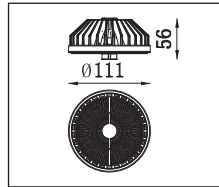

LED inbouwarmatuur. Behuizing gemaakt uit gegoten aluminium, gepoederlakt in de kleuren wit, zwart of zilver. Het armatuur is uitgevoerd met een hoogwaardig koellichaam om de lichtterugval tot een minimum te beperken.

Toepassingsgebieden: Musea, beursstands, tentoonstellingen, winkels, representatieve ruimtes, etc.

Recessed LED down light with die-cast aluminum body powder-coated in white, black or silver. Excellent heat sink capability to minimize the luminous degradation.

Applications: Museums, trade-fair stands, exhibitions, sales areas and promotional areas, etc.

Lichtbron (Light Source): 10W High power LED

Verlichtingshoek (Beam angle): 20°

Kleurtemperatuur (Color temperature): 3000K

Lichtstroom (Light output): 600LM

Kleurweergave index (Color rendering index): Ra ≥ 85

Bedrijfstemperatuur (Operating temperature): -30°C - +40°C

Aantal branduren (Rated life hours): 35,000 - 50,000

LED voeding (inclusief) (LED driver (included)): (CE,UJ)

Voedingsspanning (Input voltage): 100-240V AC 50/60Hz

LED-stroom (LED-current): 700mA

Opgenomen vermogen (inclusief voeding) (Power consumption (driver included)): Max 12W

42106 / .. / .. / ..

Lichtkleur
Light color

0: 3000K

Verlichtingshoek
Beam angle

1: 20°

Armatuur kleur
Fixture color

0: Wit (White)

1: Zwart (Black)

2: Zilver (Silver)

12W LED
Incl. LED Driver

CE IP20