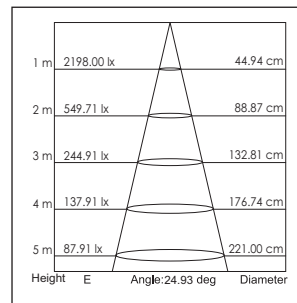

LED DOWNLIGHTS (ALGEMENE VERLICHTING) (GENERAL LIGHTING)

LED inbouwarmatuur. Behuizing gemaakt uit gegoten aluminium, gepoederlakt in de kleuren wit, zwart of zilver. Verkrijgbaar in meerdere verlichtingshoeken. Voorzien van hoogglans spiegel. Het armatuur is uitgevoerd met een hoogwaardig koellichaam om de lichtterugval tot een minimum te beperken. De voeding wordt separaat meegeleverd.

Toepassingsgebieden: Musea, beursstands, tentoonstellingen, winkels, representatieve ruimtes, etc.

Recessed LED downlight with die-cast aluminum body, powder-coated in white, silver or black. Multiple beam angle options. High purity anodized silver aluminum reflector. Excellent heat sink capability to minimize the luminous degradation. Remote LED driver is included.

Applications: Museums, trade-fair stands, exhibitions, sales areas and promotional areas, etc.

Lichtbron (Light Source): Max 12.8W High power LED
Verlichtingshoek (Beam angle): 25°/40°
Kleurtemperatuur (Color temperature): 2700K/3000K/4100K/5600K
Lichtstroom (Light output): 828LM/850LM/920LM/1200LM
Kleurweergave index (Color rendering index): Ra ≥ 85/82/80/65
Bedrijfstemperatuur (Operating temperature): -30°C - +80°C
Aantal branduren (Rated life hours): 35,000 - 50,000
LED voeding (inclusief) (LED driver (included)): (CE,UL)
Voedingsspanning (Input voltage): 100-240V AC 50/60Hz
LED-stroom (LED-current): 1050mA
Opgenomen vermogen (inclusief voeding) (Power consumption (driver included)): Max 16W

42102 / .. / .. / ..

Lichtkleur
Light color

- 0: 3000K
- 1: 4100K
- 2: 5600K
- 3: 2700K

Verlichtingshoek
Beam angle

- 1: 25°
- 2: 40°

Armatuur kleur
Fixture color

- 0: Wit (White)
- 1: Zwart (Black)
- 2: Zilver (Silver)

16W LED
Incl. separate LED Driver