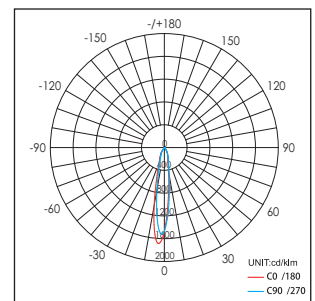

LED OPBOUWARMATUREN (LED SURFACE MOUNTED LIGHTS)

LED opbouwarmatuur. Behuizing gemaakt uit geëxtrudeerd aluminium, gepoederlakt in de kleuren wit, zwart of zilver. Verkrijgbaar in meerdere verlichtingshoeken. Voorzien van koud gewalst spiegeloptiek en verdiepte LED module om hinderlijke verblinding tegen te gaan. Het armatuur is uitgevoerd met een hoogwaardig koellichaam om de lichtterugval tot een minimum te beperken. Wordt compleet geleverd met geïntegreerde voeding.

Toepassingsgebieden: Musea, tentoonstellingen, beursstands, winkels, representatieve ruimtes, etc.

Surface mounted LED downlight with extruded aluminum body, powder-coated in white, black or silver. Multiple beam angle options. Equipped with deep cone for anti-glare. Excellent heat sink capability to minimize the luminous degradation. Integral LED driver is included.

Applications: Museums, exhibitions, trade-fair stands, sales areas and promotional areas, etc.

Lichtbron (Light Source): Max 12.8W High power LED
Verlichtingshoek (Beam angle): 20°/40°
Kleurtemperatuur (Color temperature): 2700K/3000K/4100K/5600K
Lichtstroom (Light output): 828LM/850LM/920LM/1200LM
Kleurweergave index (Color rendering index): Ra ≥ 85/82/80/65
Bedrijfstemperatuur (Operating temperature): -30°C - +40°C
Aantal branduren (Rated life hours): 35,000 - 50,000
LED voeding (inclusief) (LED driver (included)): (CE,UL)
Voedingsspanning (Input voltage): 100-240V AC 50/60Hz
LED-stroom (LED-current): 1050mA
Opgenomen vermogen (inclusief voeding) (Power consumption (driver included)): Max 16W