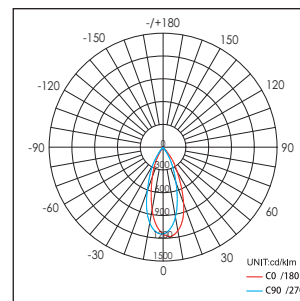

LED OPBOUWARMATUREN (LED SURFACE MOUNTED LIGHTS)

LED opbouwarmatuur. Behuizing gemaakt uit koud gewalst staal, gepoederlakt in de kleuren wit, zwart of zilver. Het armatuur is in meerdere verlichtingshoeken instelbaar. Voorzien van koud gewalst spiegeloptiek en verdiepte LED module om hinderlijke verblinding tegen te gaan. Het armatuur is uitgevoerd met een hoogwaardig koellichaam om de lichtterugval tot een minimum te beperken. Wordt compleet geleverd met geïntegreerde voeding.

Toepassingsgebieden: Musea, tentoonstellingen, beursstands, winkels, representatieve ruimtes, etc.

Surface mounted LED downlight with quality cold rolled steel body, powder-coated in white, black or silver. Multiple beam angle options. Equipped with deep cone for anti-glare. Excellent heat sink capability to minimize the luminous degradation. Integral LED driver is included.

Applications: Museums, exhibitions, trade-fair stands, sales areas and promotional areas, etc.

Lichtbron (Light Source): Max 2x12.8W High power LED
Verlichtingshoek (Beam angle): 25°/40°
Kleurtemperatuur (Color temperature): 2700K/3000K/4100K/5600K
Lichtstroom (Light output): 1656LM/1700LM/1840LM/2400LM
Kleurweergave index (Color rendering index): Ra ≥ 85/82/80/65
Bedrijfstemperatuur (Operating temperature): -30°C - +40°C
Aantal branduren (Rated life hours): 35,000 - 50,000
LED voeding (inclusief) (LED driver (included)): (CE,UL)
Voedingsspanning (Input voltage): 100-240V AC 50/60Hz
LED-stroom (LED-current): 1050mA
Opgenomen vermogen (inclusief voeding) (Power consumption (driver included)): Max 2x16W