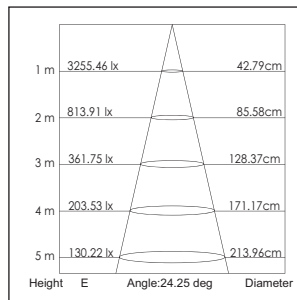

LED SPOTS (LED SPOTLIGHTS)

Verstelbaar LED armatuur voor trackmontage. Behuizing gemaakt uit geëxtrudeerd aluminium, gepoederlakt in de kleuren wit, zwart of zilver. Voorzien van koud gewalst spiegeloptiek en verdiepte LED module om hinderlijke verblinding tegen te gaan. Het armatuur is 350° roteer- en 180° kantelbaar. Het armatuur is uitgevoerd met een hoogwaardig koellichaam om de lichterugval tot een minimum te beperken. Wordt compleet geleverd met geïntegreerde voeding.

Toepassingsgebieden: Musea, tentoonstellingen, kunstgalerieën, hotels, restaurants, winkels, representatieve ruimtes, etc.

Adjustable track mounted LED spotlight with extruded aluminum body, powder-coated in white, black or silver. Equipped with a cold rolled steel deep cone for anti-glare. 350° rotation and 180° tilting for multi-direction adjustment. Excellent heat sink capability to minimize the luminous degradation. Integral LED driver is included.

Applications: Museums, exhibitions, art galleries, hotel, restaurants, sales areas and promotional areas, etc.

Lichtbron (Light Source): Max 18.2W High power LED
Verlichtingshoek (Beam angle): 15°/ 25°
Kleurtemperatuur (Color temperature): 2700K/3000K/4100K
Lichtstroom (Light output): 1230LM/1370LM/1530LM
Kleurweergave index (Color rendering index): Ra ≥ 85/82/80
Bedrijfstemperatuur (Operating temperature): -30° C - +40° C
Aantal branduren (Rated life hours): 35,000 - 50,000
LED voeding (inclusief) (LED driver (included)): (CE,UL)
Voedingsspanning (Input voltage): 100-240V AC 50/60Hz
LED-stroom (LED-current): 1050mA
Opgenomen vermogen (inclusief voeding) (Power consumption (driver included)): Max 21W