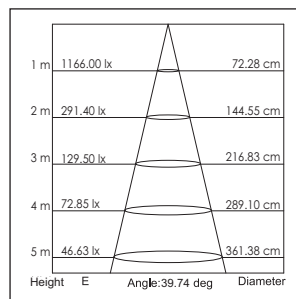

LED DOWNLIGHTS (ALGEMENE VERLICHTING) (GENERAL LIGHTING)

Verstelbaar LED inbouwarmatuur. Behuizing gemaakt uit gegoten aluminium, gepoederlakt in de kleuren wit, zwart of zilver. Verkrijgbaar in meerdere verlichtingshoeken. Voorzien van hoogglans spiegel. Het armatuur is 350° roteer- en 30° kantelbaar. Het armatuur is uitgevoerd met een hoogwaardig koellichaam om de lichtterugval tot een minimum te beperken. De voeding wordt separaat meegeleverd.

Toepassingsgebieden: Musea, beursstands, tentoonstellingen, winkels, representatieve ruimtes, etc.

Adjustable recessed LED downlight with die-cast aluminum body, powder-coated in white, silver or black. Multiple beam angle options. High purity anodized silver aluminum reflector. Excellent heat sink capability to minimize the luminous degradation, 350° rotation and 30° tilting. Remote LED driver is included.

Applications: Museums, trade-fair stands, exhibitions, sales areas and promotional areas, etc.

Lichtbron (Light Source): Max 12.8W High power LED
Verlichtingshoek (Beam angle): 25°/40°
Kleurtemperatuur (Color temperature): 2700K/3000K/4100K/5600K
Lichtstroom (Light output): 828LM/850LM/920LM/1200LM
Kleurweergave index (Color rendering index): Ra ≥ 85/82/80/65
Bedrijfstemperatuur (Operating temperature): -30°C - +80°C
Aantal branduren (Rated life hours): 35,000 - 50,000
LED voeding (inclusief) (LED driver (included)): (CE,UL)
Voedingsspanning (Input voltage): 100-240V AC 50/60Hz
LED-stroom (LED-current): 1050mA
Opgenomen vermogen (inclusief voeding) (Power consumption (driver included)): Max 16W

42101 / .. / .. / ..

Lichtkleur
Light color

- 0: 3000K
- 1: 4100K
- 2: 5600K
- 3: 2700K

Verlichtingshoek
Beam angle

- 1: 25°
- 2: 40°

Armatuur kleur
Fixture color