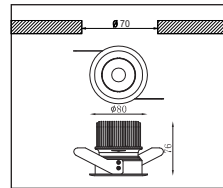

LED inbouwarmatuur. Behuizing gemaakt uit gegoten aluminium, gepoederlakt in de kleuren wit, zwart of zilver. Verkrijgbaar in meerdere verlichtingshoeken. Voorzien van koud gewalst spiegeloptiek en verdiepte LED module om hinderlijke verblinding tegen te gaan. Het armatuur is uitgevoerd met een hoogwaardig koellichaam om de lichtterugval tot een minimum te beperken. De voeding wordt separaat meegeleverd.

Toepassingsgebieden: Hotels, musea, tentoonstellingen, restaurants, cafés, beurstands, winkels, representatieve ruimtes, etc.

Recessed LED downlight with die-cast aluminum body, powder-coated in white, silver or black. Multiple beam angle options. Cold rolled steel deep cone for anti-glare. Excellent heat sink capability to minimize the luminous degradation. Remote LED driver is included.

Applications: Hotels, museums, exhibitions, restaurants, cafes, trade fair stands, sales areas and promotional areas, etc.

Lichtbron (Light Source): Max 12.8W High power LED
Verlichtingshoek (Beam angle): 25°/40°

Kleurtemperatuur (Color temperature): 2700K/3000K/4100K/5600K

Lichtstroom (Light output): 828LM/850LM/920LM/1200LM

Kleurweergave index (Color rendering index): Ra ≥ 85/82/80/65

Bedrijfstemperatuur (Operating temperature): -30°C - +40°C

Aantal branduren (Rated life hours): 35,000 - 50,000

LED voeding (inclusief) (LED driver (included)): (CE,UL)

Voedingsspanning (Input voltage): 100-240V AC 50/60Hz

LED-stroom (LED-current): 1050mA

Opgenomen vermogen (inclusief voeding) (Power consumption (driver included)): Max 16W

42018 / .. / .. / ..

Lichtkleur
Light color

0: 3000K

1: 4100K

2: 5600K

3: 2700K

Verlichtingshoek
Beam angle

1: 25°

2: 40°

Armatuur kleur
Fixture color

0: Wit (White)

1: Zwart (Black)

2: Zilver (Silver)

16W LED
Incl. separate LED Driver