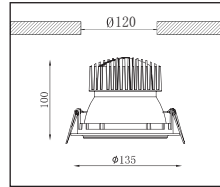

LED DOWNLIGHTS (ALGEMENE VERLICHTING) (GENERAL LIGHTING)