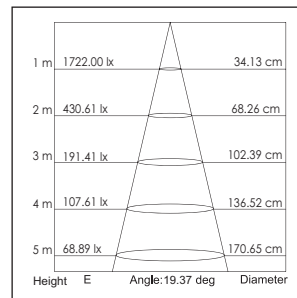

LED SPOTS (LED SPOTLIGHTS)

Verstelbaar LED armatuur voor trackmontage. Behuizing gemaakt uit geëxtrudeerd aluminium, gepoederlakt in de kleuren wit, zwart of zilver. Voorzien van koud gewalst spiegeloptiek en verdiepte LED module om hinderlijke verblinding tegen te gaan. Het armatuur is 350° roteer- en 180° kantelbaar. Het armatuur is uitgevoerd met een hoogwaardig koellichaam om de lichtterugval tot een minimum te beperken. Wordt compleet geleverd met geïntegreerde voeding.

Toepassingsgebieden: Musea, tentoonstellingen, kunstgalerieën, hotels, restaurants, winkels, representatieve ruimtes, etc.

Adjustable track mounted LED spotlight with extruded aluminum body, powder-coated in white, black or silver. Equipped with a cold rolled steel deep cone for anti-glare. 350° rotation and 180° tilting for multi-direction adjustment. Excellent heat sink capability to minimize the luminous degradation. Integral LED driver is included.

Applications: Museums, exhibitions, art galleries, hotel, restaurants, sales areas and promotional areas, etc.

Lichtbron (Light Source): Max 6.3W High power LED
Verlichtingshoek (Beam angle): 20°/40°
Kleurtemperatuur (Color temperature): 2700K/3000K/4100K/5600K
Lichtstroom (Light output): 378LM/420LM/450LM/560LM
Kleurweergave index (Color rendering index): Ra ≥ 83/82/80/65
Bedrijfstemperatuur (Operating temperature): -30°C - +40°C
Aantal branduren (Rated life hours): 35,000 - 50,000
LED voeding (inclusief) (LED driver (included)): (CE,UL)
Voedingsspanning (Input voltage): 100-240V AC 50/60Hz
LED-stroom (LED-current): 700mA
Opgenomen vermogen (inclusief voeding) (Power consumption (driver included)): Max 9W

42007 / .. / .. / ..

Lichtkleur
Light color