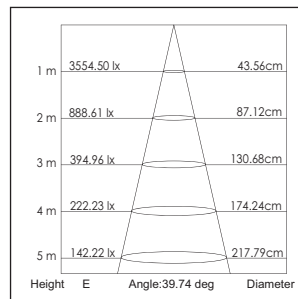

Verstelbaar LED inbouwarmatuur. Behuizing gemaakt uit geëxtrudeerd aluminium, gepoederlakt in de kleuren wit, zwart of zilver. Voorzien van koud gewalst zilver spiegeloptiek en verdiepte LED module om hinderlijke verblinding tegen te gaan. Het armatuur is 60° kantelbaar en is uitgevoerd met een hoogwaardig koellichaam om de lichtterugval tot een minimum te beperken. De voeding wordt separaat meegeleverd.

Toepassingsgebieden: Musea, tentoonstellingen, kunstgalerieën, hotels, restaurants, winkels, representatieve ruimtes, etc.

Adjustable recessed LED spotlight with extruded aluminum body, powder-coated in white, silver or black. Equipped with a cold rolled silver steel deep cone for anti-glare. 60° tilting for multi-direction adjustment. Excellent heat sink capability to minimize the luminous degradation. Remote LED driver is included.

Applications: Museums, exhibitions, art galleries, hotel, restaurants, sales areas and promotional areas, etc.

Lichtbron (Light Source): 25.2W High power LED
Verlichtingshoek (Beam angle): 15°/ 25°
Kleurtemperatuur (Color temperature): 2700K/3000K/4100K/5600K
Lichtstroom (Light output): 1800LM/2000LM/2200LM/2800LM
Kleurweergave index (Color rendering index): Ra ≥ 82/80/65
Bedrijfstemperatuur (Operating temperature): -30°C- +40°C
Aantal branduren (Rated life hours): 35,000 - 50,000
LED voeding (inclusief) (LED driver (included)): (CE,UL)
Voedingsspanning (Input voltage): 100-240V AC 50/60Hz
LED-stroom (LED-current): 700mA
Opgenomen vermogen (inclusief voeding) (Power consumption (driver included)): Max 28W

42148/ .. / .. / ..

Lichtkleur
Light color

- 0: 3000K
- 1: 4100K
- 2: 5600K
- 3: 2700K

Verlichtingshoek
Beam angle

- 1: 15°
- 2: 25°

Armatuur kleur
Fixture color