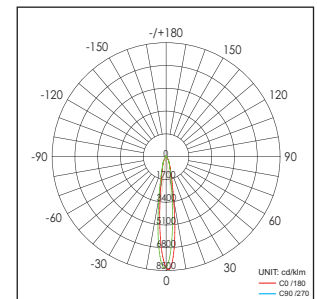

Verstelbaar LED inbouwarmatuur. Behuizing gemaakt uit geëxtrudeerd aluminium, gepoederlakt in de kleuren wit, zwart of zilver. Voorzien van koud gewalst zilver spiegeloptiek en verdiepte LED module om hinderlijke verblinding tegen te gaan. Het armatuur is 60° kantelbaar en is uitgevoerd met een hoogwaardig koellichaam om de lichtterugval tot een minimum te beperken. De voeding wordt separaat meegeleverd.

Toepassingsgebieden: Musea, tentoonstellingen, kunstgalerieën, hotels, restaurants, winkels, representatieve ruimtes, etc.

Adjustable recessed LED spotlight with extruded aluminum body, powder-coated in white, silver or black. Equipped with a cold rolled silver steel deep cone for anti-glare. 60° tilting for multi-direction adjustment. Excellent heat sink capability to minimize the luminous degradation. Remote LED driver is included.

Applications: Museums, exhibitions, art galleries, hotel, restaurants, sales areas and promotional areas, etc.

Lichtbron (Light Source): 25.2W High power LED
Verlichtingshoek (Beam angle): 15°/ 25°
Kleurtemperatuur (Color temperature): 2700K/3000K/4100K/5600K
Lichtstroom (Light output): 1800LM/2000LM/2200LM/2800LM
Kleurweergave index (Color rendering index): Ra ≥ 82/80/65
Bedrijfstemperatuur (Operating temperature): -30°C- +40°C
Aantal branduren (Rated life hours): 35,000 - 50,000
LED voeding (inclusief) (LED driver (included)): (CE,UL)
Voedingsspanning (Input voltage): 100-240V AC 50/60Hz
LED-stroom (LED-current): 700mA
Opgenomen vermogen (inclusief voeding) (Power consumption (driver included)): Max 28W

42148/ .. / .. / ..

Lichtkleur
Light color

- 0: 3000K
- 1: 4100K
- 2: 5600K
- 3: 2700K

Verlichtingshoek
Beam angle

- 1: 15°
- 2: 25°

Armatuur kleur
Fixture color