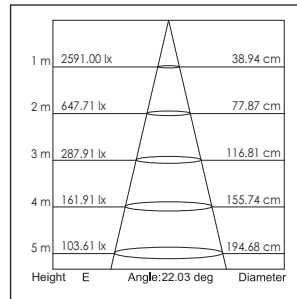

Verstelbaar LED inbouwarmatuur. Behuizing gemaakt uit gegoten aluminium, gepoederlakt in de kleuren wit, zwart of zilver. Verkrijgbaar in meerdere verlichtingshoeken. Voorzien van koud gewalst spiegeloptiek en verdiepte LED module om hinderlijke verblinding tegen te gaan. Het armatuur is 30° kantelbaar. Het armatuur is uitgevoerd met een hoogwaardig koellichaam om de lichtterugval tot een minimum te beperken. De voeding wordt separaat meegeleverd.

Toepassingsgebieden: Hotels, musea, tentoonstellingen, restaurants, cafés, beursstands, winkels, representatieve ruimtes, etc.

Adjustable recessed LED downlight with die-cast aluminum body, powder-coated in white, silver or black. Multiple beam angle options. Cold rolled steel deep cone for anti-glare, 30° fitting. Excellent heat sink capability to minimize the luminous degradation. Remote LED driver is included.

Applications: Hotels, museums, exhibitions, restaurants, cafes, trade fair stands, sales areas and promotional areas, etc.

Lichtbron (Light Source): Max 12.8W High power LED
Verlichtingshoek (Beam angle): 25°/40°
Kleurtemperatuur (Color temperature): 2700K/3000K/4100K/5600K
Lichtstroom (Light output): 828LM/850LM/920LM/1200LM
Kleurweergave index (Color rendering index): Ra ≥ 85/82/80/65
Bedrijfstemperatuur (Operating temperature): -30°C- +40°C
Aantal branduren (Rated life hours): 35,000 - 50,000
LED voeding (inclusief) (LED driver (included)): (CE,UL)
Voedingsspanning (Input voltage): 100-240V AC 50/60Hz
LED-stroom (LED-current): 1050mA
Opgenomen vermogen (inclusief voeding) (Power consumption (driver included)): Max 16W

42016 / .. / .. / ..

Lichtkleur
Light color

- 0: 3000K
- 1: 4100K
- 2: 5600K
- 3: 2700K

Verlichtingshoek
Beam angle