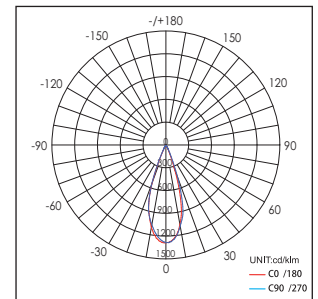

LED inbouwarmatuur. Behuizing gemaakt uit gegoten aluminium, gepoederlakt in de kleuren wit, zwart of zilver. Verkrijgbaar in meerdere verlichtingshoeken. Voorzien van hoogglans spiegel. Het armatuur is uitgevoerd met een hoogwaardig koellichaam om de lichtterugval tot een minimum te beperken. De voeding wordt separaat meegeleverd.

Toepassingsgebieden: Musea, beursstands, tentoonstellingen, winkels, representatieve ruimtes, etc.

Recessed LED downlight with die-cast aluminum body, powder-coated in white, silver or black. Multiple beam angle options. High purity anodized silver aluminum reflector. Excellent heat sink capability to minimize the luminous degradation. Remote LED driver is included.

Applications: Museums, trade-fair stands, exhibitions, sales areas and promotional areas, etc.

Lichtbron (Light Source): Max 12.8W High power LED
Verlichtingshoek (Beam angle): 25°/40°
Kleurtemperatuur (Color temperature): 2700K/3000K/4100K/5600K
Lichtstroom (Light output): 828LM/850LM/920LM/1200LM
Kleurweergave index (Color rendering index): Ra ≥ 85/82/80/65
Bedrijfstemperatuur (Operating temperature): -30°C- +80°C
Aantal branduren (Rated life hours): 35,000 - 50,000
LED voeding (inclusief) (LED driver (included)): (CE,UL)
Voedingsspanning (Input voltage): 100-240V AC 50/60Hz
LED-stroom (LED-current): 1050mA
Opgenomen vermogen (inclusief voeding) (Power consumption (driver included)): Max 16W

1. 42103 / .. / .. / ..
2. Lichtkleur
     Light color
   - 0: 3000K
   - 1: 4100K
   - 2: 5600K
   - 3: 2700K
   - Verlichtingshoek
     Beam angle
   - 1: 25°
   - 2: 40°
   - Armatuur kleur
     Fixture color
   - 0: Wit (White)
   - 1: Zwart (Black)
   - 2: Zilver (Silver)

16W LED
Incl. separate LED Driver