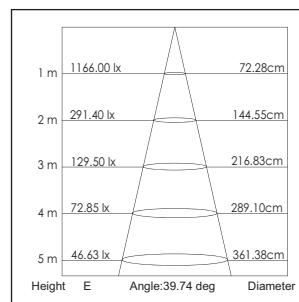

LED DOWNLIGHTS (ACCENTVERLICHTING) (ACCENT LIGHTING)

Verstelbaar LED inbouwarmatuur. Behuizing gemaakt uit geëxtrudeerd aluminium, gepoederlakt in de kleuren wit, zwart of zilver. Voorzien van koud gewalst zilver spiegeloptiek en verdiepte LED module om hinderlijke verblinding tegen te gaan. Het armatuur is 60° kantelbaar en is uitgevoerd met een hoogwaardig koellichaam om de lichtterugval tot een minimum te beperken. De voeding wordt separaat meegeleverd.

Toepassingsgebieden: Musea, tentoonstellingen, kunstgalerieën, hotels, restaurants, winkels, representatieve ruimtes, etc.

Adjustable recessed LED spotlight with extruded aluminum body, powder-coated in white, silver or black. Equipped with a cold rolled silver steel deep cone for anti-glare. 60° tilting for multi-direction adjustment. Excellent heat sink capability to minimize the luminous degradation. Remote LED driver is included.

Applications: Museums, exhibitions, art galleries, hotel, restaurants, sales areas and promotional areas, etc.

Lichtbron (Light Source): 12.8W High power LED
Verlichtingshoek (Beam angle): 25°/ 40°
Kleurtemperatuur (Color temperature): 2700K/3000K/4100K/5600K
Lichtstroom (Light output): 828LM/850LM/920LM/1200LM
Kleurweergave index (Color rendering index): Ra ≥ 85/82/80/65
Bedrijfstemperatuur (Operating temperature): -30°C - +40°C
Aantal branduren (Rated life hours): 35,000 - 50,000
LED voeding (inclusief) (LED driver (included)): (CE,UL)
Voedingsspanning (Input voltage): 100-240V AC 50/60Hz
LED-stroom (LED-current): 1050mA
Opgenomen vermogen (inclusief voeding) (Power consumption (driver included)): Max 16W

42147/.../.../...

Lichtkleur
Light color

- 0: 3000K
- 1: 4100K
- 2: 5600K
- 3: 2700K