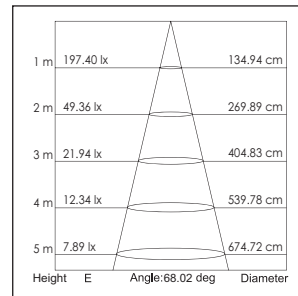

Recessed LED downlight with die-cast aluminum body, powder-coated in white, silver or black. Frosted high purity aluminium reflector. Frosted acrylic diffuser of high transmittance. Excellent heat sink capability to minimize the luminous degradation. Remote LED driver is included.

Applications: Museums, trade-fair stands, exhibitions, sales areas and promotional areas, etc.

Lichtbron (Light Source): Max SMD LED 3528 8.4W

Verlichtingshoek (Beam angle): 80°

Kleurtemperatuur (Color temperature): 3000K/4000K/6000K

Lichtstroom (Light output): 672LM/739LM/840LM

Kleurweergave index (Color rendering index): Ra ≥ 80/75/70

Bedrijfstemperatuur (Operating temperature): -30°C- +40°C

Aantal branduren (Rated life hours): 35,000 - 50,000

LED voeding (inclusief) (LED driver (included)): (CE,UL)

Voedingsspanning (Input voltage): 100-240V AC 50/60Hz

LED-stroom (LED-current): 700mA

Opgenomen vermogen (inclusief voeding) (Power consumption (driver included)): Max 9W

1. 42108 / ... / ... / ...
2. Lichtkleur
     Light color
   - 0: 3000K
   - 1: 4000K
   - 2: 6000K
   - Verlichtingshoek
     Beam angle
   - 1: 80°
   - Armatuur kleur
     Fixture color
   - 0: Wit (White)
   - 1: Zwart (Black)
   - 2: Zilver (Silver)

9W LED
Incl. LED Driver

(Accessoires: verkrijgbaar met 42110006, 42110007, 42110008, 42110009, 421100010, zie pagina 101)

(Accessories: available with 42110006, 42110007, 42110008, 42110009, 421100010, see page 101)