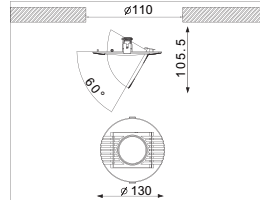

LED DOWNLIGHTS (ACCENTVERLICHTING) (ACCENT LIGHTING)

Verstelbaar LED inbouwarmatuur. Behuizing gemaakt uit geëxtrudeerd aluminium, gepoederlakt in de kleuren wit, zwart of zilver. Voorzien van koud gewalst zilver spiegeloptiek en verdiepte LED module om hinderlijke verblinding tegen te gaan. Het armatuur is 60° kantelbaar en is uitgevoerd met een hoogwaardig koellichaam om de lichtterugval tot een minimum te beperken. De voeding wordt separaat meegeleverd.

Toepassingsgebieden: Musea, tentoonstellingen, kunstgalerieën, hotels, restaurants, winkels, representatieve ruimtes, etc.

Adjustable recessed LED spotlight with extruded aluminum body, powder-coated in white, silver or black. Equipped with a cold rolled silver steel deep cone for anti-glare. 60° tilting for multi-direction adjustment. Excellent heat sink capability to minimize the luminous degradation. Remote LED driver is included.

Applications: Museums, exhibitions, art galleries, hotel, restaurants, sales areas and promotional areas, etc.

Lichtbron (Light Source): 12.8W High power LED
Verlichtingshoek (Beam angle): 25°/ 40°
Kleurtemperatuur (Color temperature): 2700K/3000K/4100K/5600K
Lichtstroom (Light output): 828LM/850LM/920LM/1200LM
Kleurweergave index (Color rendering index): Ra ≥ 85/82/80/65
Bedrijfstemperatuur (Operating temperature): -30°C - +40°C
Aantal branduren (Rated life hours): 35,000 - 50,000
LED voeding (inclusief) (LED driver (included)): (CE,UL)
Voedingsspanning (Input voltage): 100-240V AC 50/60Hz
LED-stroom (LED-current): 1050mA
Opgenomen vermogen (inclusief voeding) (Power consumption (driver included)): Max 16W

42147/.../.../...

Lichtkleur
Light color

- 0: 3000K
- 1: 4100K
- 2: 5600K
- 3: 2700K

Verlichtingshoek
Beam angle

- 1: 25°
- 2: 40°

Armatuur kleur
Fixture color

- 0: Wit (White)
- 1: Zwart (Black)
- 2: Zilver (Silver)

16W LED
Incl. LED Driver