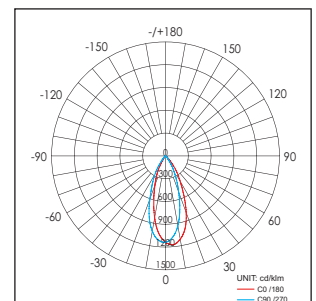

LED SPOTS (LED SPOTLIGHTS)

Verstelbaar LED armatuur voor trackmontage. Behuizing gemaakt uit geëxtrudeerd aluminium, gepoederlakt in de kleuren wit, zwart of zilver. Voorzien van koud gewalst spiegeloptiek en verdiepte LED module om hinderlijke verblinding tegen te gaan. Het armatuur is 350° roteer- en 136° kantelbaar. Het armatuur is uitgevoerd met een hoogwaardig koellichaam om de lichtterugval tot een minimum te beperken. Wordt compleet geleverd met geïntegreerde voeding.

Toepassingsgebieden: Musea, tentoonstellingen, kunstgalerieën, hotels, restaurants, winkels, representatieve ruimtes, etc.

Adjustable track mounted LED spotlight with extruded aluminum body, powder-coated in white, black or silver. Equipped with a cold rolled steel deep cone for anti-glare. 350° rotation and 136° tilting for multi-direction adjustment. Excellent heat sink capability to minimize the luminous degradation. Integral LED driver is included.

Applications: Museums, exhibitions, art galleries, hotel, restaurants, sales areas and promotional areas, etc.

Lichtbron (Light Source): Max 12.8W High power LED
Verlichtingshoek (Beam angle): 25°/ 40°
Kleurtemperatuur (Color temperature): 2700K/3000K/4100K/5600K
Lichtstroom (Light output): 765LM/850LM/920LM/1200LM
Kleurweergave index (Color rendering index): Ra ≥ 85/82/80/65
Bedrijfstemperatuur (Operating temperature): -30°C- +40°C
Aantal branduren (Rated life hours): 35,000 - 50,000
LED voeding (inclusief) (LED driver (included)): (CE,UL)
Voedingsspanning (Input voltage): 100-240V AC 50/60Hz
LED-stroom (LED-current): 1050mA
Opgenomen vermogen (inclusief voeding) (Power consumption (driver included)): Max 16W

42156/ .. / .. / ..

Lichtkleur
Light color