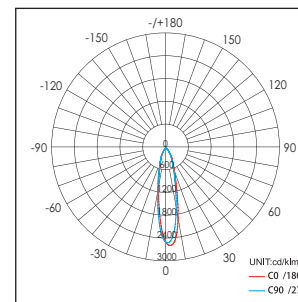

LED SPOTS (LED SPOTLIGHTS)

Verstelbaar LED opbouwarmatuur. Behuizing gemaakt uit geëxtrudeerd aluminium, gepoederlakt in de kleuren wit, zwart of zilver. Voorzien van koud gewalst spiegeloptiek en verdiepte LED module om hinderlijke verblinding tegen te gaan. Het armatuur is 350° roteer- en 180° kantelbaar. Het armatuur is uitgevoerd met een hoogwaardig koellichaam om de lichtterugval tot een minimum te beperken. Wordt compleet geleverd met geïntegreerde voeding.

Toepassingsgebieden: Musea, tentoonstellingen, kunstgalerieën, hotels, restaurants, winkels, representatieve ruimtes, etc.

Adjustable surface mounted LED spotlight with extruded aluminum body, powder-coated in white, black or silver. Equipped with a cold rolled steel deep cone for anti-glare. 350° rotation and 180° tilting for multi-direction adjustment. Excellent heat sink capability to minimize the luminous degradation. Integral LED driver is included.

Applications: Museums, exhibitions, art galleries, hotel, restaurants, sales areas and promotional areas, etc.

Lichtbron (Light Source): Max 2x12.8W High power LED
Verlichtingshoek (Beam angle): 25°/40°
Kleurtemperatuur (Color temperature): 2700K/3000K/4100K/5600K
Lichtstroom (Light output): 1530LM/1700LM/1840LM/2400LM
Kleurweergave index (Color rendering index): Ra ≥ 85/82/80/65
Bedrijfstemperatuur (Operating temperature): -30° C - +40° C
Aantal branduren (Rated life hours): 35,000 - 50,000
LED voeding (inclusief) (LED driver (included)): (CE,UL)
Voedingsspanning (Input voltage): 100-240V AC 50/60Hz
LED-stroom (LED-current): 1050mA
Opgenomen vermogen (inclusief voeding) (Power consumption (driver included)): Max 2x16W