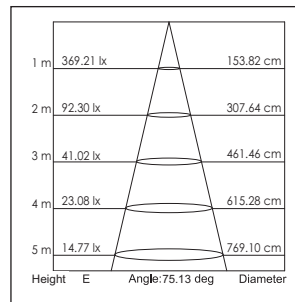

LED DOWNLIGHTS (ALGEMENE VERLICHTING) (GENERAL LIGHTING)

LED inbouwarmatuur. Behuizing gemaakt uit gegoten aluminium, gepoederlakt in de kleuren wit, zwart of zilver. Voorzien van matte aluminium reflector en een matte hoge transmissie acrylaat diffusor. Het armatuur is uitgevoerd met een hoogwaardig koellichaam om de lichtterugval tot een minimum te beperken. De voeding wordt separaat meegeleverd.

Toepassingsgebieden: Musea, beursstands, tentoonstellingen, winkels, representatieve ruimtes, etc.

Recessed LED downlight with die-cast aluminum body, powder-coated in white, silver or black. Frosted high purity aluminium reflector. Frosted acrylic diffuser of high transmittance. Excellent heat sink capability to minimize the luminous degradation. Remote LED driver is included.

Applications: Museums, trade-fair stands, exhibitions, sales areas and promotional areas, etc.

Lichtbron (Light Source): Max SMD LED 3020 9.12W
Verlichtingshoek (Beam angle): 100°
Kleurtemperatuur (Color temperature): 3000K/4000K/6000K
Lichtstroom (Light output): 730LM/803LM/912LM
Kleurweergave index (Color rendering index): Ra ≥ 80/75/70
Bedrijfstemperatuur (Operating temperature): -30°C - +40°C
Aantal branduren (Rated life hours): 35,000 - 50,000
LED voeding (inclusief) (LED driver (included)): (CE,UL)
Voedingsspanning (Input voltage): 100-240V AC 50/60Hz
LED-stroom (LED-current): 350mA
Opgenomen vermogen (inclusief voeding) (Power consumption (driver included)): Max 11W

1. 42113 / .. / .. / ..
2. Lichtkleur
     Light color
     - 0: 3000K
     - 1: 4000K
     - 2: 6000K
   - Verlichtingshoek
     Beam angle
     - 1: 100°
   - Armatuur kleur
     Fixture color
     - 0: Wit (White)
     - 1: Zwart (Black)
     - 2: Zilver (Silver)

11W LED
Incl. LED Driver