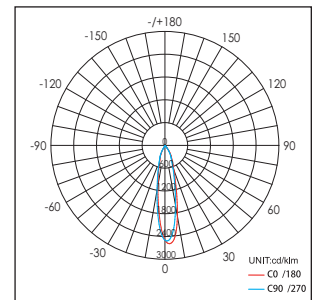

Verstelbaar LED inbouwarmatuur. Behuizing gemaakt uit gegoten aluminium, gepoederlakt in de kleuren wit, zwart of zilver. Verkrijgbaar in meerdere verlichtingshoeken. Voorzien van koud gewalst spiegeloptiek en verdiepte LED module om hinderlijke verblinding tegen te gaan. Het armatuur is 350° roteer- en 30° kantelbaar. Het armatuur is uitgevoerd met een hoogwaardig koellichaam om de lichtterugval tot een minimum te beperken. De voeding wordt separaat meegeleverd.

Toepassingsgebieden: Hotels, musea, tentoonstellingen, restaurants, cafés, winkels, representatieve ruimtes, etc.

Recessed LED downlight with die-cast aluminum body, powder-coated in white, silver or black. Multiple beam angle options. Equipped with deep cone for anti-glare, 350° rotation and 30° tilting. Excellent heat sink capability to minimize the luminous degradation. Remote LED driver is included.

Applications: Hotels, museums, exhibitions, restaurants, cafes, sales areas and promotional areas, etc.

Lichtbron (Light Source): Max 12.8W High power LED
Verlichtingshoek (Beam angle): 25°/40°
Kleurtemperatuur (Color temperature): 2700K/3000K/4100K/5600K
Lichtstroom (Light output): 828LM/850LM/920LM/1200LM
Kleurweergave index (Color rendering index): Ra ≥ 85/82/80/65
Bedrijfstemperatuur (Operating temperature): -30°C - +40°C
Aantal branduren (Rated life hours): 35,000 - 50,000
LED voeding (inclusief) (LED driver (included)): (CE,UL)
Voedingsspanning (Input voltage): 100-240V AC 50/60Hz
LED-stroom (LED-current): 1050mA
Opgenomen vermogen (inclusief voeding) (Power consumption (driver included)): Max 16W