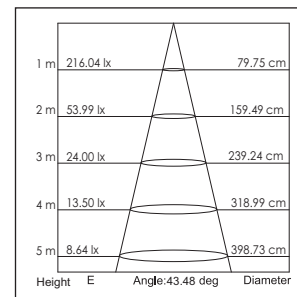

Toepassingsgebieden: Hotels, musea, tentoonstellingen, restaurants, cafés, winkels, representatieve ruimtes, etc.

Adjustable recessed LED downlight with die-cast aluminum body, powder-coated in white, silver or black. Multiple beam angle options. Equipped with deep cone for anti-glare. Excellent heat sink capability to minimize the luminous degradation, 350° rotation and 30° tilting. Remote LED driver is included.

Applications: Hotels, museums, exhibitions, restaurants, cafes, sales areas and promotional areas, etc.

42030 / .. / .. / ..

Lichtkleur
Light color

- 0: 3000K
- 1: 4100K
- 2: 5600K
- 3: 2700K

Verlichtingshoek
Beam angle

- 1: 20°
- 2: 40°

Armatuur kleur
Fixture color

- 0: Wit (White)
- 1: Zwart (Black)
- 2: Zilver (Silver)

9W LED
Incl. separate LED Driver

Lichtbron (Light Source): Max 6.3W High power LED

Verlichtingshoek (Beam angle): 20°/40°

Kleurtemperatuur (Color temperature): 2700K/3000K/4100K/5600K

Lichtstroom (Light output): 378LM/420LM/450LM/560LM

Kleurweergave index (Color rendering index): Ra ≥ 83/82/80/65

Bedrijfstemperatuur (Operating temperature): -30°C- +40°C

Aantal branduren (Rated life hours): 35,000 - 50,000

LED voeding (inclusief) (LED driver (included)): (CE,UL)

Voedingsspanning (Input voltage): 100-240V AC 50/60Hz

LED-stroom (LED-current): 700mA

Opgenomen vermogen (inclusief voeding) (Power consumption (driver included)): Max 12W