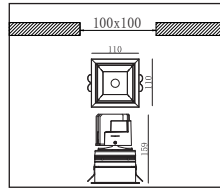

LED inbouwarmatuur. Behuizing gemaakt uit gegoten aluminium, gepoederlakt in de kleuren wit, zwart of zilver. Verkrijgbaar in meerdere verlichtingshoeken. Voorzien van hoogglans spiegel. Het armatuur is uitgevoerd met een hoogwaardig koellichaam om de lichtterugval tot een minimum te beperken. De voeding wordt separaat meegeleverd.

Toepassingsgebieden: Musea, beursstands, tentoonstellingen, winkels, representatieve ruimtes, etc.

Recessed LED downlight with die-cast aluminum body, powder-coated in white, silver or black. Multiple beam angle options. High purity anodized silver aluminum reflector. Excellent heat sink capability to minimize the luminous degradation. Remote LED driver is included.

Applications: Museums, trade-fair stands, exhibitions, sales areas and promotional areas, etc.

Lichtbron (Light Source): Max 12.8W High power LED
Verlichtingshoek (Beam angle): 25°/40°
Kleurtemperatuur (Color temperature): 2700K/3000K/4100K/5600K
Lichtstroom (Light output): 828LM/850LM/920LM/1200LM
Kleurweergave index (Color rendering index): Ra ≥ 85/82/80/65
Bedrijfstemperatuur (Operating temperature): -30°C- +80°C
Aantal branduren (Rated life hours): 35,000 - 50,000
LED voeding (inclusief) (LED driver (included)): (CE,UL)
Voedingsspanning (Input voltage): 100-240V AC 50/60Hz
LED-stroom (LED-current): 1050mA
Opgenomen vermogen (inclusief voeding) (Power consumption (driver included)): Max 16W

1. 42103 / .. / .. / ..
2. Lichtkleur
     Light color
   - 0: 3000K
   - 1: 4100K
   - 2: 5600K
   - 3: 2700K
   - Verlichtingshoek
     Beam angle
   - 1: 25°
   - 2: 40°
   - Armatuur kleur
     Fixture color
   - 0: Wit (White)
   - 1: Zwart (Black)
   - 2: Zilver (Silver)

16W LED
Incl. separate LED Driver