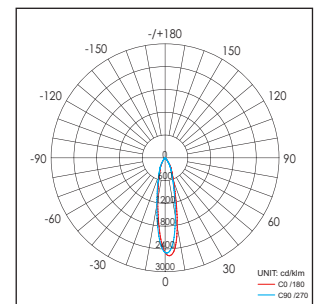

LED DOWNLIGHTS (ACCENTVERLICHTING) (ACCENT LIGHTING)

Verstelbaar LED inbouwarmatuur. Behuizing gemaakt uit geëxtrudeerd aluminium, gepoederlakt in de kleuren wit, zwart of zilver. Voorzien van koud gewalst zilver spiegeloptiek en verdiepte LED module om hinderlijke verblinding tegen te gaan. Het armatuur is 60° kantelbaar en is uitgevoerd met een hoogwaardig koellichaam om de lichtterugval tot een minimum te beperken. De voeding wordt separaat meegeleverd.

Toepassingsgebieden: Musea, tentoonstellingen, kunstgalerieën, hotels, restaurants, winkels, representatieve ruimtes, etc.

Adjustable recessed LED spotlight with extruded aluminum body, powder-coated in white, silver or black. Equipped with a cold rolled silver steel deep cone for anti-glare. 60° tilting for multi-direction adjustment. Excellent heat sink capability to minimize the luminous degradation. Remote LED driver is included.

Applications: Museums, exhibitions, art galleries, hotel, restaurants, sales areas and promotional areas, etc.

Lichtbron (Light Source): 12.8W High power LED
Verlichtingshoek (Beam angle): 25°/ 40°
Kleurtemperatuur (Color temperature): 2700K/3000K/4100K/5600K
Lichtstroom (Light output): 828LM/850LM/920LM/1200LM
Kleurweergave index (Color rendering index): Ra ≥ 85/82/80/65
Bedrijfstemperatuur (Operating temperature): -30°C - +40°C
Aantal branduren (Rated life hours): 35,000 - 50,000
LED voeding (inclusief) (LED driver (included)): (CE,UL)
Voedingsspanning (Input voltage): 100-240V AC 50/60Hz
LED-stroom (LED-current): 1050mA
Opgenomen vermogen (inclusief voeding) (Power consumption (driver included)): Max 16W

42147/.../.../...

Lichtkleur
Light color

- 0: 3000K
- 1: 4100K
- 2: 5600K
- 3: 2700K