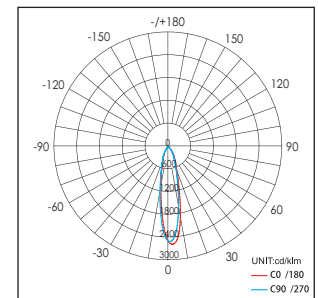

Verstelbaar LED armatuur voor trackmontage. Behuizing gemaakt uit geëxtrudeerd aluminium, gepoederlakt in de kleuren wit, zwart of zilver. Voorzien van koud gewalst spiegeloptiek en verdiepte LED module om hinderlijke verblinding tegen te gaan. Het armatuur is 350° roteer- en 180° kantelbaar. Het armatuur is uitgevoerd met een hoogwaardig koellichaam om de lichtterugval tot een minimum te beperken. Wordt compleet geleverd met geïntegreerde voeding.

Toepassingsgebieden: Musea, tentoonstellingen, kunstgalerieën, hotels, restaurants, winkels, representatieve ruimtes, etc.

Adjustable track mounted LED spotlight with extruded aluminum body, powder-coated in white, black or silver. Equipped with a cold rolled steel deep cone for anti-glare. 350° rotation and 180° tilting for multi-direction adjustment. Excellent heat sink capability to minimize the luminous degradation. Integral LED driver is included.

Applications: Museums, exhibitions, art galleries, hotel, restaurants, sales areas and promotional areas, etc.

Lichtbron (Light Source): Max 12.8W High power LED
Verlichtingshoek (Beam angle): 25° /40°
Kleurtemperatuur (Color temperature): 2700K/3000K/4100K/5600K
Lichtstroom (Light output): 765LM/850LM/920LM/1200LM
Kleurweergave index (Color rendering index): Ra ≥ 85/82/80/65
Bedrijfstemperatuur (Operating temperature): -30° C - +40° C
Aantal branduren (Rated life hours): 35,000 - 50,000
LED voeding (inclusief) (LED driver (included)): (CE,UL)
Voedingsspanning (Input voltage): 100-240V AC 50/60Hz
LED-stroom (LED-current): 1050mA
Opgenomen vermogen (inclusief voeding) (Power consumption (driver included)): Max 16W

42003 / .. / .. / ..

Lichtkleur
Light color

- 0: 3000K
- 1: 4100K
- 2: 5600K
- 3: 2700K