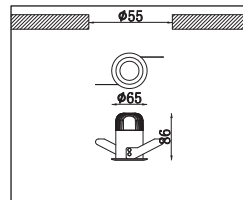

LED inbouwarmatuur. Behuizing gemaakt uit gegoten aluminium, gepoederlakt in de kleuren wit, zwart of zilver. Voorzien van koud gewalst spiegeloptiek en verdiepte LED module om hinderlijke verblinding tegen te gaan. Het armatuur is uitgevoerd met een hoogwaardig koellichaam om de lichtterugval tot een minimum te beperken. De voeding wordt separaat meegeleverd.

Toepassingsgebieden: Hotels, musea, tentoonstellingen, restaurants, cafés, winkels, representatieve ruimtes, etc.

Recessed LED downlight with die-cast aluminum body, powder-coated in white, silver or black. Equipped with deep cone for anti-glare. Excellent heat sink capability to minimize the luminous degradation. Remote LED driver is included.

Applications: Hotels, museums, exhibitions, restaurants, cafes, sales areas and promotional areas, etc.

Lichtbron (Light Source): Max 4.6W High power LED
Verlichtingshoek (Beam angle): 20°
Kleurtemperatuur (Color temperature): 2700K/3000K/4100K/5600K
Lichtstroom (Light output): 234LM/265LM/280LM/360LM
Kleurweergave index (Color rendering index): Ra ≥ 83/82/80/65
Bedrijfstemperatuur (Operating temperature): -30°C- +40°C
Aantal branduren (Rated life hours): 35,000 - 50,000
LED voeding (inclusief) (LED driver (included)): (CE,UL)
Voedingsspanning (Input voltage): 100-240V AC 50/60Hz
LED-stroom (LED-current): 350mA
Opgenomen vermogen (inclusief voeding) (Power consumption (driver included)): Max 6W

42040 / .. / .. / ..

Lichtkleur
Light color

- 0: 3000K
- 1: 4100K
- 2: 5600K
- 3: 2700K

Verlichtingshoek
Beam angle

- 1: 20°

Armatuur kleur
Fixture color

- 0: Wit (White)
- 1: Zwart (Black)
- 2: Zilver (Silver)

6W LED
Incl. separate LED Driver