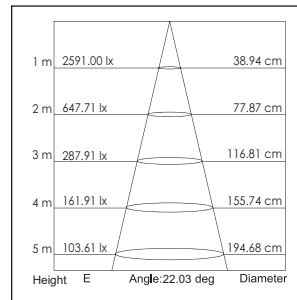

Verstelbaar LED opbouwarmatuur. Behuizing gemaakt uit geëxtrudeerd aluminium, gepoederlakt in de kleuren wit, zwart of zilver. Voorzien van koud gewalst spiegeloptiek en verdiepte LED module om hinderlijke verblinding tegen te gaan. Het armatuur is 350° roteer- en 180° kantelbaar. Het armatuur is uitgevoerd met een hoogwaardig koellichaam om de lichtterugval tot een minimum te beperken. Wordt compleet geleverd met geïntegreerde voeding.

Toepassingsgebieden: Musea, tentoonstellingen, kunstgalerieën, hotels, restaurants, winkels, representatieve ruimtes, etc.

Adjustable surface mounted LED spotlight with extruded aluminum body, powder-coated in white, black or silver. Equipped with a cold rolled steel deep cone for anti-glare. 350° rotation and 180° tilting for multi-direction adjustment. Excellent heat sink capability to minimize the luminous degradation. Integral LED driver is included.

Applications: Museums, exhibitions, art galleries, hotel, restaurants, sales areas and promotional areas, etc.

Lichtbron (Light Source): Max 12.8W High power LED
Verlichtingshoek (Beam angle): 25° /40°
Kleurtemperatuur (Color temperature): 2700K/3000K/4100K/5600K
Lichtstroom (Light output): 765LM/850LM/920LM/1200LM
Kleurweergave index (Color rendering index): Ra ≥ 85/82/80/65
Bedrijfstemperatuur (Operating temperature): -30° C - +40° C
Aantal branduren (Rated life hours): 35,000 - 50,000
LED voeding (inclusief) (LED driver (included)): (CE,JUL)
Voedingsspanning (Input voltage): 100-240V AC 50/60Hz
LED-stroom (LED-current): 1050mA
Opgenomen vermogen (inclusief voeding) (Power consumption (driver included)): Max 16W

42001 / .. / .. / ..

Lichtkleur
Light color

- 0: 3000K
- 1: 4100K
- 2: 5600K
- 3: 2700K