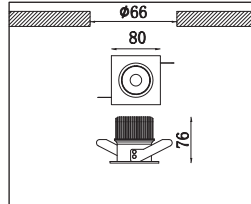

LED DOWNLIGHTS (ACCENTVERLICHTING) (ACCENT LIGHTING)

LED inbouwarmatuur. Behuizing gemaakt uit gegoten aluminium, gepoederlakt in de kleuren wit, zwart of zilver. Verkrijgbaar in meerdere verlichtingshoeken. Voorzien van koud gewalst spiegeloptiek en verdiepte LED module om hinderlijke verblinding tegen te gaan. Het armatuur is uitgevoerd met een hoogwaardig koellichaam om de lichtterugval tot een minimum te beperken. De voeding wordt separaat meegeleverd.

Toepassingsgebieden: Hotels, musea, tentoonstellingen, restaurants, cafés, beursstands, winkels, representatieve ruimtes, etc.

Recessed LED down light with die-cast aluminum body in powder-coated in white, silver or black. Multiple beam angle options. Equipped with deep cone for anti-glare. Excellent heat sink capability to minimize the luminous degradation. Remote LED driver is included.

Applications: Hotels, museums, exhibitions, restaurants, cafes, trade fair stands, sales areas and promotional areas, etc.

Lichtbron (Light Source): Max 12.8W High power LED
Verlichtingshoek (Beam angle): 25°/40°
Kleurtemperatuur (Color temperature): 2700K/3000K/4100K/5600K
Lichtstroom (Light output): 828LM/850LM/920LM/1200LM
Kleurweergave index (Color rendering index): Ra ≥ 85/82/80/65
Bedrijfstemperatuur (Operating temperature): -30°C- +40°C
Aantal branduren (Rated life hours): 35,000 - 50,000
LED voeding (inclusief) (LED driver (included)): (CE,UL)
Voedingsspanning (Input voltage): 100-240V AC 50/60Hz
LED-stroom (LED-current): 1050mA
Opgenomen vermogen (inclusief voeding) (Power consumption (driver included)): Max 16W

42025 / .. / .. / ..

Lichtkleur
Light color

- 0: 3000K
- 1: 4100K
- 2: 5600K
- 3: 2700K

Verlichtingshoek
Beam angle

- 1: 25°
- 2: 40°

Armatuur kleur
Fixture color

- 0: Wit (White)
- 1: Zwart (Black)
- 2: Zilver (Silver)

16W LED
Incl. separate LED Driver