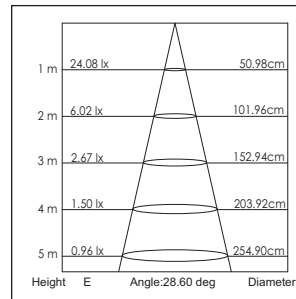

LED OPBOUWARMATUREN (LED SURFACE MOUNTED LIGHTS)

LED hanglamp. Gefabriceerd uit geanodiseerd aluminium. Het koellichaam en de aanraakschakelaar maken onderdeel uit van het eigentijdse ontwerp. Wordt compleet geleverd met geïntegreerde voeding.

Toepassingsgebieden: Hotels, musea, tentoonstellingen, beursstands, winkels, etc.

Surface mounted LED pendant light with extruded aluminum body. The heat sink and the touch switch are part of the contemporary design. Integral LED driver is included.

Applications: Hotels, museums, exhibitions, trade-fair stands, sales areas, etc.

Lichtbron (Light Source): Max 1W High power LED
Verlichtingshoek (Beam angle): 10°/25°
Kleurtemperatuur (Color temperature): 3000K/4000K/6000K
Lichtstroom (Light output): 80LM/90LM/98LM
Kleurweergave index (Color rendering index): Ra ≥ 80/75/72
Bedrijfstemperatuur (Operating temperature): -30°C- +40°C
Aantal branduren (Rated life hours): 35,000 - 50,000
LED voeding (inclusief) (LED driver (included)): (CE,UL)
Voedingsspanning (Input voltage): 100-240V AC 50/60Hz
LED-stroom (LED-current): 350mA
Opgenomen vermogen (inclusief voeding) (Power consumption (driver included)): Max 1W

42154 / .. / .. / ..

Lichtkleur
Light color

0: 3000K

1: 4000K

2: 6000K

Verlichtingshoek
Beam angle

1: 10°

2: 25°

Armatuur kleur
Fixture color

0: Geanodiseerd (anodized)

1W LED
Incl. LED Driver