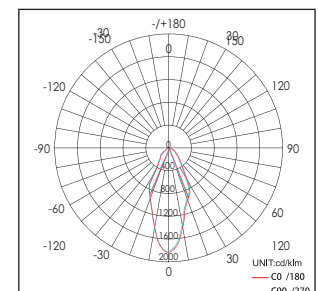

LED SPOTS (LED SPOTLIGHTS)

Verstelbaar LED armatuur voor trackmontage. Behuizing gemaakt uit geëxtrudeerd aluminium, gepoederlakt in de kleuren wit, zwart of zilver. Voorzien van koud gewalst spiegeloptiek en verdiepte LED module om hinderlijke verblinding tegen te gaan. Het armatuur is 350° roteer- en 180° kantelbaar. Het armatuur is uitgevoerd met een hoogwaardig koellichaam om de lichtterugval tot een minimum te beperken. Wordt compleet geleverd met geïntegreerde voeding.

Toepassingsgebieden: Musea, tentoonstellingen, kunstgalerieën, hotels, restaurants, winkels, representatieve ruimtes, etc.

Adjustable track mounted LED spotlight with extruded aluminum body, powder-coated in white, black or silver. Equipped with a cold rolled steel deep cone for anti-glare. 350° rotation and 180° tilting for multi-direction adjustment. Excellent heat sink capability to minimize the luminous degradation. Integral LED driver is included.

Applications: Museums, exhibitions, art galleries, hotel, restaurants, sales areas and promotional areas, etc.

Lichtbron (Light Source): Max 6.3W High power LED
Verlichtingshoek (Beam angle): 20°/40°
Kleurtemperatuur (Color temperature): 2700K/3000K/4100K/5600K
Lichtstroom (Light output): 378LM/420LM/450LM/560LM
Kleurweergave index (Color rendering index): Ra ≥ 83/82/80/65
Bedrijfstemperatuur (Operating temperature): -30°C - +40°C
Aantal branduren (Rated life hours): 35,000 - 50,000
LED voeding (inclusief) (LED driver (included)): (CE,UL)
Voedingsspanning (Input voltage): 100-240V AC 50/60Hz
LED-stroom (LED-current): 700mA
Opgenomen vermogen (inclusief voeding) (Power consumption (driver included)): Max 9W

42007 / .. / .. / ..

Lichtkleur
Light color