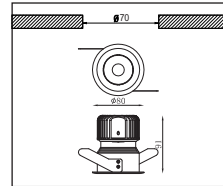

LED DOWNLIGHTS (ACCENTVERLICHTING) (ACCENT LIGHTING)

LED inbouwarmatuur. Behuizing gemaakt uit gegoten aluminium, gepoederlakt in de kleuren wit, zwart of zilver. Verkrijgbaar in meerdere verlichtingshoeken. Voorzien van koud gewalst spiegeloptiek en verdiepte LED module om hinderlijke verblinding tegen te gaan. Het armatuur is uitgevoerd met een hoogwaardig koellichaam om de lichtterugval tot een minimum te beperken. De voeding wordt separaat meegeleverd.

Toepassingsgebieden: Hotels, musea, tentoonstellingen, restaurants, cafés, beursstands, winkels, representatieve ruimtes, etc.

Recessed LED downlight with die-cast aluminum body, powder-coated in white, silver or black. Multiple beam angle options. Cold rolled steel deep cone for anti-glare. Excellent heat sink capability to minimize the luminous degradation. Remote LED driver is included.

Applications: Hotels, museums, exhibitions, restaurants, cafes, trade fair stands, sales areas and promotional areas, etc.

Lichtbron (Light Source): Max 12.8W High power LED
Verlichtingshoek (Beam angle): 25°/40°
Kleurtemperatuur (Color temperature): 2700K/3000K/4100K/5600K
Lichtstroom (Light output): 828LM/850LM/920LM/1200LM
Kleurweergave index (Color rendering index): Ra ≥ 85/82/80/65
Bedrijfstemperatuur (Operating temperature): -30°C- +40°C
Aantal branduren (Rated life hours): 35,000 - 50,000
LED voeding (inclusief) (LED driver (included)): (CE,UL)
Voedingsspanning (Input voltage): 100-240V AC 50/60Hz
LED-stroom (LED-current): 1050mA
Opgenomen vermogen (inclusief voeding) (Power consumption (driver included)): Max 16W

42017 / .. / .. / ..

Lichtkleur
Light color

- 0: 3000K
- 1: 4100K
- 2: 5600K
- 3: 2700K

Verlichtingshoek
Beam angle

- 1: 25°
- 2: 40°

Armatuur kleur
Fixture color

- 0: Wit (White)
- 1: Zwart (Black)
- 2: Zilver (Silver)

16W LED
Incl. separate LED Driver