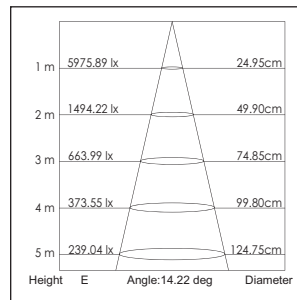

LED SPOTS (LED SPOTLIGHTS)

Verstelbaar LED armatuur voor trackmontage. Behuizing gemaakt uit geëxtrudeerd aluminium, gepoederlakt in de kleuren wit, zwart of zilver. Voorzien van koud gewalst spiegeloptiek en verdiepte LED module om hinderlijke verblinding tegen te gaan. Het armatuur is 350° roteer- en 180° kantelbaar. Het armatuur is uitgevoerd met een hoogwaardig koellichaam om de lichterugval tot een minimum te beperken. Wordt compleet geleverd met geïntegreerde voeding.

Toepassingsgebieden: Musea, tentoonstellingen, kunstgalerieën, hotels, restaurants, winkels, representatieve ruimtes, etc.

Adjustable track mounted LED spotlight with extruded aluminum body, powder-coated in white, black or silver. Equipped with a cold rolled steel deep cone for anti-glare. 350° rotation and 180° tilting for multi-direction adjustment. Excellent heat sink capability to minimize the luminous degradation. Integral LED driver is included.

Applications: Museums, exhibitions, art galleries, hotel, restaurants, sales areas and promotional areas, etc.

Lichtbron (Light Source): Max 18.2W High power LED
Verlichtingshoek (Beam angle): 15°/ 25°
Kleurtemperatuur (Color temperature): 2700K/3000K/4100K
Lichtstroom (Light output): 1230LM/1370LM/1530LM
Kleurweergave index (Color rendering index): Ra ≥ 85/82/80
Bedrijfstemperatuur (Operating temperature): -30° C - +40° C
Aantal branduren (Rated life hours): 35,000 - 50,000
LED voeding (inclusief) (LED driver (included)): (CE,UL)
Voedingsspanning (Input voltage): 100-240V AC 50/60Hz
LED-stroom (LED-current): 1050mA
Opgenomen vermogen (inclusief voeding) (Power consumption (driver included)): Max 21W