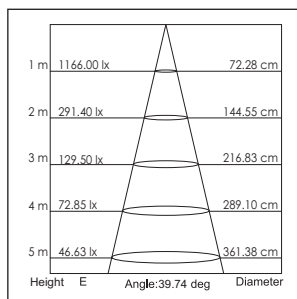

LED DOWNLIGHTS (ACCENTVERLICHTING) (ACCENT LIGHTING)

Verstelbaar randloos LED inbouwarmatuur. Behuizing gemaakt uit gegoten aluminium, gepoederlakt in de kleuren wit, zwart of zilver. Verkrijgbaar in meerdere verlichtingshoeken. Voorzien van koud gewalst spiegeloptiek en verdiepte LED module om hinderlijke verblinding tegen te gaan. Het armatuur is 350° roteer- en 30° kantelbaar. Het armatuur is uitgevoerd met een hoogwaardig koellichaam om de lichtterugval tot een minimum te beperken. De voeding wordt separaat meegeleverd.

Toepassingsgebieden: Hotels, musea, tentoonstellingen, restaurants, cafés, winkels, representatieve ruimtes, etc.

Recessed trimless LED downlight with die-cast aluminum body, powder-coated in white, black or silver. Multiple beam angle options. Equipped with deep cone for anti-glare, 350° rotation and 30° tilting. Excellent heat sink capability to minimize the luminous degradation. Remote LED driver is included.

Applications: Hotels, museums, exhibitions, restaurants, cafes, sales areas and promotional areas, etc.

Lichtbron (Light Source): Max 2x12.8W High power LED
Verlichtingshoek (Beam angle): 25°/40°
Kleurtemperatuur (Color temperature): 2700K/3000K/4100K/5600K
Lichtstroom (Light output): 1656LM/1700LM/1840LM/2400LM
Kleurweergave index (Color rendering index): Ra ≥ 85/82/80/65
Bedrijfstemperatuur (Operating temperature): -30°C- +40°C
Aantal branduren (Rated life hours): 35,000 - 50,000
LED voeding (inclusief) (LED driver (included)): (CE,UL)
Voedingsspanning (Input voltage): 100-240V AC 50/60Hz
LED-stroom (LED-current): 1050mA
Opgenomen vermogen (inclusief voeding) (Power consumption (driver included)): Max 2x16W

42121 / .. / .. / ..

Lichtkleur
Light color