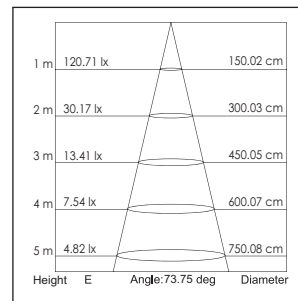

Recessed LED downlight with die-cast aluminum body, powder-coated in white, silver or black. Frosted high purity aluminium reflector. Frosted acrylic diffuser of high transmittance. Excellent heat sink capability to minimize the luminous degradation. Remote LED driver is included.

Applications: Museums, trade-fair stands, exhibitions, sales areas and promotional areas, etc.

Lichtbron (Light Source): Max SMD LED 3020 3.6W
Verlichtingshoek (Beam angle): 80°
Kleurtemperatuur (Color temperature): 3000K/4000K/6000K
Lichtstroom (Light output): 288LM/317LM/360LM
Kleurweergave index (Color rendering index): Ra ≥ 80/75/70
Bedrijfstemperatuur (Operating temperature): -30°C - +40°C
Aantal branduren (Rated life hours): 35,000 - 50,000
LED voeding (inclusief) (LED driver (included)): (CE,UL)
Voedingsspanning (Input voltage): 100-240V AC 50/60Hz
LED-stroom (LED-current): 350mA
Opgenomen vermogen (inclusief voeding) (Power consumption (driver included)): Max 5W

1. 42107 / .. / .. / ..
2. Lichtkleur
     Light color
   - 0: 3000K
   - 1: 4000K
   - 2: 6000K
   - Verlichtingshoek
     Beam angle
   - 1: 80°
   - Armatuur kleur
     Fixture color
   - 0: Wit (White)
   - 1: Zwart (Black)
   - 2: Zilver (Silver)

5W LED
Incl. LED Driver

(Accessoires: verkrijgbaar met 42110001, 42110002, 42110003, 42110004, 42110005, zie pagina 101)

(Accessories: available with 42110001, 42110002, 42110003, 42110004, 42110005, see page 101)