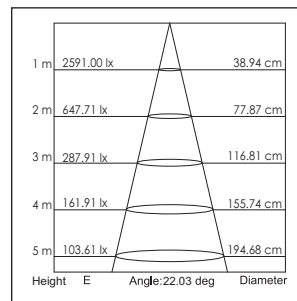

LED OPBOUWARMATUREN (LED SURFACE MOUNTED LIGHTS)

LED hanglamp. Behuizing gemaakt uit geëxtrudeerd aluminium, gepoederlakt in de kleuren wit, zwart of zilver. Het armatuur is in meerdere verlichtingshoeken instelbaar. Voorzien van koud gewalst spiegeloptiek en verdiepte LED module om hinderlijke verblinding tegen te gaan. Het armatuur is uitgevoerd met een hoogwaardig koellichaam om de lichtterugval tot een minimum te beperken. Wordt compleet geleverd met geïntegreerde voeding.

Toepassingsgebieden: Musea, tentoonstellingen, recepties, beurstands, winkels, representatieve ruimtes, etc.

Surface mounted LED pendant light with extruded aluminum body, powder-coated in white, black or silver. Multiple beam angle options. Cold rolled steel deep cone for anti-glare. Excellent heat sink capability to minimize the luminous degradation. Integral LED driver is included.

Applications: Museums, exhibitions, trade-fair stands, receptions, sales areas and promotional areas, etc.

Lichtbron (Light Source): Max 12.8W High power LED
Verlichtingshoek (Beam angle): 25°/40°
Kleurtemperatuur (Color temperature): 2700K/3000K/4100K/5600K
Lichtstroom (Light output): 828LM/850LM/920LM/1200LM
Kleurweergave index (Color rendering index): Ra ≥ 85/82/80/65
Bedrijfstemperatuur (Operating temperature): -30°C- +40°C
Aantal branduren (Rated life hours): 35,000 - 50,000
LED voeding (inclusief) (LED driver (included)): (CE,UL)
Voedingsspanning (Input voltage): 100-240V AC 50/60Hz
LED-stroom (LED-current): 1050mA
Opgenomen vermogen (inclusief voeding) (Power consumption (driver included)): Max 16W

42155 / .. / .. / ..

Lichtkleur
Light color

- 0: 3000K
- 1: 4100K
- 2: 5600K
- 3: 2700K

Verlichtingshoek
Beam angle

- 1: 25°
- 2: 40°