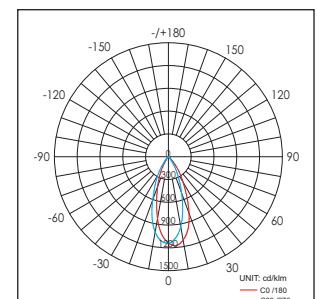

LED OPBOUWARMATUREN (LED SURFACE MOUNTED LIGHTS)

LED hanglamp. Behuizing gemaakt uit geëxtrudeerd aluminium, gepoederlakt in de kleuren wit, zwart of zilver. Het armatuur is in meerdere verlichtingshoeken instelbaar. Voorzien van koud gewalst spiegeloptiek en verdiepte LED module om hinderlijke verblinding tegen te gaan. Het armatuur is uitgevoerd met een hoogwaardig koellichaam om de lichtterugval tot een minimum te beperken. Wordt compleet geleverd met geïntegreerde voeding.

Toepassingsgebieden: Musea, tentoonstellingen, recepties, beurstands, winkels, representatieve ruimtes, etc.

Surface mounted LED pendant light with extruded aluminum body, powder-coated in white, black or silver. Multiple beam angle options. Cold rolled steel deep cone for anti-glare. Excellent heat sink capability to minimize the luminous degradation. Integral LED driver is included.

Applications: Museums, exhibitions, trade-fair stands, receptions, sales areas and promotional areas, etc.

Lichtbron (Light Source): Max 12.8W High power LED
Verlichtingshoek (Beam angle): 25°/40°
Kleurtemperatuur (Color temperature): 2700K/3000K/4100K/5600K
Lichtstroom (Light output): 828LM/850LM/920LM/1200LM
Kleurweergave index (Color rendering index): Ra ≥ 85/82/80/65
Bedrijfstemperatuur (Operating temperature): -30°C- +40°C
Aantal branduren (Rated life hours): 35,000 - 50,000
LED voeding (inclusief) (LED driver (included)): (CE,UL)
Voedingsspanning (Input voltage): 100-240V AC 50/60Hz
LED-stroom (LED-current): 1050mA
Opgenomen vermogen (inclusief voeding) (Power consumption (driver included)): Max 16W

42155 / .. / .. / ..

Lichtkleur
Light color

- 0: 3000K
- 1: 4100K
- 2: 5600K
- 3: 2700K

Verlichtingshoek
Beam angle

- 1: 25°
- 2: 40°