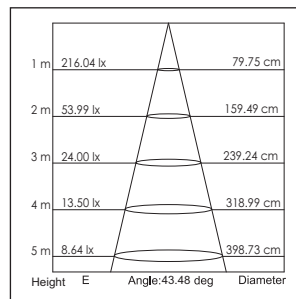

LED DOWNLIGHTS (ACCENTVERLICHTING) (ACCENT LIGHTING)

LED inbouwarmatuur. Behuizing gemaakt uit gegoten aluminium, gepoederlakt in de kleuren wit, zwart of zilver. Verkrijgbaar in meerdere verlichtingshoeken. Voorzien van koud gewalst spiegeloptiek en verdiepte LED module om hinderlijke verblinding tegen te gaan. Het armatuur is uitgevoerd met een hoogwaardig koellichaam om de lichtterugval tot een minimum te beperken. De voeding wordt separaat meegeleverd.

Toepassingsgebieden: Hotels, musea, tentoonstellingen, restaurants, cafés, winkels, representatieve ruimtes, etc.

Recessed LED downlight with die-cast aluminum body, powder-coated in white, silver or black. Multiple beam angle options. Equipped with deep cone for anti-glare. Excellent heat sink capability to minimize the luminous degradation. Remote LED driver is included.

Applications: Hotels, museums, exhibitions, restaurants, cafes, sales areas and promotional areas, etc.

Lichtbron (Light Source): Max 6.3W High power LED
Verlichtingshoek (Beam angle): 20°/40°
Kleurtemperatuur (Color temperature): 2700K/3000K/4100K/5600K
Lichtstroom (Light output): 378LM/420LM/450LM/560LM
Kleurweergave index (Color rendering index): Ra ≥ 83/82/80/65
Bedrijfstemperatuur (Operating temperature): -30°C- +40°C
Aantal branduren (Rated life hours): 35,000 - 50,000
LED voeding (inclusief) (LED driver (included)): (CE,UL)
Voedingsspanning (Input voltage): 100-240V AC 50/60Hz
LED-stroom (LED-current): 700mA
Opgenomen vermogen (inclusief voeding) (Power consumption (driver included)): Max 9W

42036 / .. / .. / ..