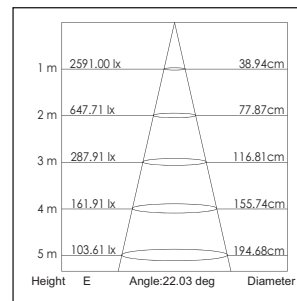

Verstelbaar LED armatuur voor trackmontage. Behuizing gemaakt uit geëxtrudeerd aluminium, gepoederlakt in de kleuren wit, zwart of zilver. Voorzien van koud gewalst spiegeloptiek en verdiepte LED module om hinderlijke verblinding tegen te gaan. Het armatuur is 350° roteer- en 180° kantelbaar. Het armatuur is uitgevoerd met een hoogwaardig koellichaam om de lichtterugval tot een minimum te beperken. Wordt compleet geleverd met geïntegreerde voeding.

Toepassingsgebieden: Musea, tentoonstellingen, kunstgalerieën, hotels, restaurants, winkels, representatieve ruimtes, etc.

Adjustable track mounted LED spotlight with extruded aluminum body, powder-coated in white, black or silver. Equipped with a cold rolled steel deep cone for anti-glare. 350° rotation and 180° tilting for multi-direction adjustment. Excellent heat sink capability to minimize the luminous degradation. Integral LED driver is included.

Applications: Museums, exhibitions, art galleries, hotel, restaurants, sales areas and promotional areas, etc.

Lichtbron (Light Source): Max 12.8W High power LED
Verlichtingshoek (Beam angle): 25° / 40°
Kleurtemperatuur (Color temperature): 2700K/3000K/4100K/5600K
Lichtstroom (Light output): 765LM/850LM/920LM/1200LM
Kleurweergave index (Color rendering index): Ra ≥ 85/82/80/65
Bedrijfstemperatuur (Operating temperature): -30° C - +40° C
Aantal branduren (Rated life hours): 35,000 - 50,000
LED voeding (inclusief) (LED driver (included)): (CE,UL)
Voedingsspanning (Input voltage): 100-240V AC 50/60Hz
LED-stroom (LED-current): 1050mA
Opgenomen vermogen (inclusief voeding) (Power consumption (driver included)): Max 16W

42157/ .. / .. / ..

Lichtkleur
Light color

- 0: 3000K
- 1: 4100K
- 2: 5600K
- 3: 2700K