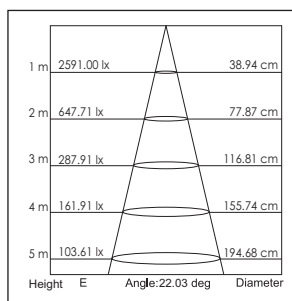

LED OPBOUWARMATUREN (LED SURFACE MOUNTED LIGHTS)

LED opbouwarmatuur. Behuizing gemaakt uit koud gewalst staal, gepoederlakt in de kleuren wit, zwart of zilver. Verkrijgbaar in meerdere verlichtingshoeken. Voorzien van koud gewalst spiegeloptiek en verdiepte LED module om hinderlijke verblinding tegen te gaan. Het armatuur is uitgevoerd met een hoogwaardig koellichaam om de lichtterugval tot een minimum te beperken. Wordt compleet geleverd met geïntegreerde voeding.

Toepassingsgebieden: Musea, tentoonstellingen, beursstands, winkels, representatieve ruimtes, etc.

Surface mounted LED downlight with quality cold rolled steel body, powder-coated in white, black or silver. Multiple beam angle options. Equipped with deep cone for anti-glare. Excellent heat sink capability to minimize the luminous degradation. Integral LED driver is included.

Applications: Museums, exhibitions, trade-fair stands, sales areas and promotional areas, etc.

Lichtbron (Light Source): Max 12.8W High power LED
Verlichtingshoek (Beam angle): 25°/40°
Kleurtemperatuur (Color temperature): 2700K/3000K/4100K/5600K
Lichtstroom (Light output): 828LM/850LM/920LM/1200LM
Kleurweergave index (Color rendering index): Ra ≥ 85/82/80/65
Bedrijfstemperatuur (Operating temperature): -30°C - +40°C
Aantal branduren (Rated life hours): 35,000 - 50,000
LED voeding (inclusief) (LED driver (included)): (CE,UL)
Voedingsspanning (Input voltage): 100-240V AC 50/60Hz
LED-stroom (LED-current): 1050mA
Opgenomen vermogen (inclusief voeding) (Power consumption (driver included)): Max 16W

42129 / .. / .. / ..