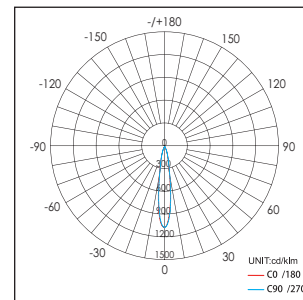

LED SPOTS (LED SPOTLIGHTS)

Verstelbaar LED opbouwarmatuur. Behuizing gemaakt uit geëxtrudeerd aluminium, gepoederlakt in de kleuren wit, zwart of zilver. Voorzien van koud gewalst spiegeloptiek en verdiepte LED module om hinderlijke verblinding tegen te gaan. Het armatuur is 350° roteer- en 180° kantelbaar. Het armatuur is uitgevoerd met een hoogwaardig koellichaam om de lichtterugval tot een minimum te beperken. Wordt compleet geleverd met geïntegreerde voeding.

Toepassingsgebieden: Musea, tentoonstellingen, kunstgalerieën, hotels, restaurants, winkels, representatieve ruimtes, etc.

Adjustable surface mounted LED spotlight with extruded aluminum body, powder-coated in white, black or silver. Equipped with a cold rolled steel deep cone for anti-glare. 350° rotation and 180° tilting for multi-direction adjustment. Excellent heat sink capability to minimize the luminous degradation. Integral LED driver is included.

Applications: Museums, exhibitions, art galleries, hotel, restaurants, sales areas and promotional areas, etc.

Lichtbron (Light Source): Max 4.6W High power LED
Verlichtingshoek (Beam angle): 20°/40°
Kleur temperatuur (Color temperature): 2700K/3000K/5600K
Lichtstroom (Light output): 234LM/265LM/360LM
Kleurweergave index (Color rendering index): Ra ≥ 83/82/65
Bedrijfstemperatuur (Operating temperature): -30° C - +40° C
Aantal branduren (Rated life hours): 35,000 - 50,000
LED voeding (inclusief) (LED driver (included)): (CE,UL)
Voedingsspanning (Input voltage): 100-240V AC 50/60Hz
LED-stroom (LED-current): 350mA
Opgenomen vermogen (inclusief voeding) (Power consumption (driver included)): Max 6W

42009 / .. / .. / ..

Lichtkleur
Light color

- 0: 3000K
- 1: 5600K
- 2: 2700K