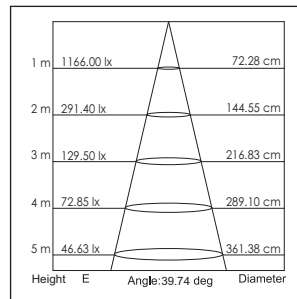

Verstelbaar LED inbouwarmatuur. Behuizing gemaakt uit gegoten aluminium, gepoederlakt in de kleuren wit, zwart of zilver. Verkrijgbaar in meerdere verlichtingshoeken. Voorzien van koud gewalst spiegeloptiek en verdiepte LED module om hinderlijke verblinding tegen te gaan. Het armatuur is 30° kantelbaar. Het armatuur is uitgevoerd met een hoogwaardig koellichaam om de lichtterugval tot een minimum te beperken. De voeding wordt separaat meegeleverd.

Toepassingsgebieden: Hotels, musea, tentoonstellingen, restaurants, cafés, beursstands, winkels, representatieve ruimtes, etc.

Adjustable recessed LED downlight with die-cast aluminum body, powder-coated in white, silver or black. Multiple beam angle options. Cold rolled steel deep cone for anti-glare, 30° fitting. Excellent heat sink capability to minimize the luminous degradation. Remote LED driver is included.

Applications: Hotels, museums, exhibitions, restaurants, cafes, trade fair stands, sales areas and promotional areas, etc.

Lichtbron (Light Source): Max 12.8W High power LED
Verlichtingshoek (Beam angle): 25°/40°
Kleurtemperatuur (Color temperature): 2700K/3000K/4100K/5600K
Lichtstroom (Light output): 828LM/850LM/920LM/1200LM
Kleurweergave index (Color rendering index): Ra ≥ 85/82/80/65
Bedrijfstemperatuur (Operating temperature): -30°C- +40°C
Aantal branduren (Rated life hours): 35,000 - 50,000
LED voeding (inclusief) (LED driver (included)): (CE,UL)
Voedingsspanning (Input voltage): 100-240V AC 50/60Hz
LED-stroom (LED-current): 1050mA
Opgenomen vermogen (inclusief voeding) (Power consumption (driver included)): Max 16W

42016 / .. / .. / ..

Lichtkleur
Light color

- 0: 3000K
- 1: 4100K
- 2: 5600K
- 3: 2700K

Verlichtingshoek
Beam angle