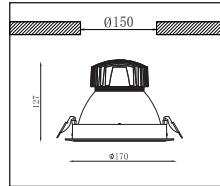

LED inbouwarmatuur. Behuizing gemaakt uit gegoten aluminium, gepoederlakt in de kleuren wit, zwart of zilver. Voorzien van matte aluminium reflector en een matte hoge transmissie acrylaat diffusor. Het armatuur is uitgevoerd met een hoogwaardig koellichaam om de lichtterugval tot een minimum te beperken. De voeding wordt separaat meegeleverd.

Toepassingsgebieden: Musea, beursstands, tentoonstellingen, winkels, representatieve ruimtes, etc.

Recessed LED downlight with die-cast aluminium body in powder-coated in white, silver or black. Frosted high purity aluminium reflector. Frosted acrylic diffuser of high transmittance. Excellent heat sink capability to minimize the luminous degradation. Remote LED driver is included.

Applications: Museums, trade-fair stands, exhibitions, sales areas and promotional areas, etc.

Lichtbron (Light Source): Max SMD LED 3020 11.4W
Verlichtingshoek (Beam angle): 70°
Kleurtemperatuur (Color temperature): 3000K/4000K/6000K
Lichtstroom (Light output): 912LM/1003LM/1140LM
Kleurweergave index (Color rendering index): Ra ≥ 80/75/70
Bedrijfstemperatuur (Operating temperature): -30°C - +40°C
Aantal branduren (Rated life hours): 35,000 - 50,000
LED voeding (inclusief) (LED driver (included)): (CE,UL)
Voedingsspanning (Input voltage): 100-240V AC 50/60Hz
LED-stroom (LED-current): 350mA
Opgenomen vermogen (inclusief voeding) (Power consumption (driver included)): Max 12W

1. 42114 / .. / .. / ..
2. Lichtkleur
     Light color
     - 0: 3000K
     - 1: 4000K
     - 2: 6000K
   - Verlichtingshoek
     Beam angle
     - 1: 70°
   - Armatuur kleur
     Fixture color
     - 0: Wit (White)
     - 1: Zwart (Black)
     - 1: Zilver (Silver)

12W LED
Incl. LED Driver