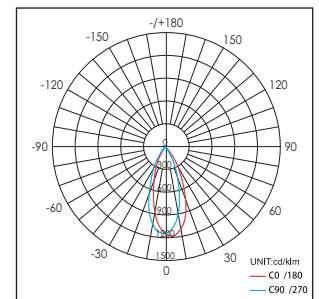

LED DOWNLIGHTS (ACCENTVERLICHTING) (ACCENT LIGHTING)

Verstelbaar LED inbouwarmatuur. Behuizing gemaakt uit gegoten aluminium, gepoederlakt in de kleuren wit, zwart of zilver. Verkrijgbaar in meerdere verlichtingshoeken. Voorzien van koud gewalst spiegeloptiek en verdiepte LED module om hinderlijke verblinding tegen te gaan. Het armatuur is 30° kantelbaar. Het armatuur is uitgevoerd met een hoogwaardig koellichaam om de lichtterugval tot een minimum te beperken. De voeding wordt separaat meegeleverd.

Toepassingsgebieden: Hotels, musea, tentoonstellingen, restaurants, cafés, beursstands, winkels, representatieve ruimtes, etc.

Adjustable recessed LED down light with die-cast aluminum body in powder-coated in white, silver or black. Multiple beam angle options. Equipped with deep cone for anti-glare. Excellent heat sink capability to minimize the luminous degradation, 30° tilting. Remote LED driver is included.

Applications: Hotels, museums, exhibitions, restaurants, cafes, trade fair stands, sales areas and promotional areas, etc.

Lichtbron (Light Source): Max 12.8W High power LED
Verlichtingshoek (Beam angle): 25°/40°
Kleurtemperatuur (Color temperature): 2700K/3000K/4100K/5600K
Lichtstroom (Light output): 828LM/850LM/920LM/1200LM
Kleurweergave index (Color rendering index): Ra ≥ 85/82/80/65
Bedrijfstemperatuur (Operating temperature): -30°C - +40°C
Aantal branduren (Rated life hours): 35,000 - 50,000
LED voeding (inclusief) (LED driver (included)): (CE,UL)
Voedingsspanning (Input voltage): 100-240V AC 50/60Hz
LED-stroom (LED-current): 1050mA
Opgenomen vermogen (inclusief voeding) (Power consumption (driver included)): Max 16W

42021 / .. / .. / ..