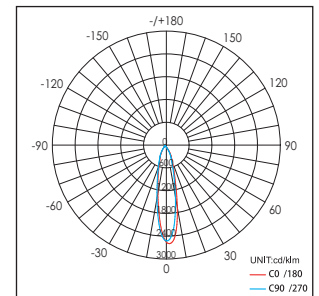

LED DOWNLIGHTS (ACCENTVERLICHTING) (ACCENT LIGHTING)

Verstelbaar LED inbouwarmatuur. Behuizing gemaakt uit gegoten aluminium, gepoederlakt in de kleuren wit, zwart of zilver. Verkrijgbaar in meerdere verlichtingshoeken. Voorzien van koud gewalst spiegeloptiek en verdiepte LED module om hinderlijke verblinding tegen te gaan. Het armatuur is 350° roteer- en 30° kantelbaar. Het armatuur is uitgevoerd met een hoogwaardig koellichaam om de lichtterugval tot een minimum te beperken. De voeding wordt separaat meegeleverd.

Toepassingsgebieden: Hotels, musea, tentoonstellingen, restaurants, cafés, beursstands, winkels, representatieve ruimtes, etc.

Adjustable recessed LED downlight with die-cast aluminum body, powder-coated in white, silver or black. Multiple beam angle options. Equipped with deep cone for anti-glare. Excellent heat sink capability to minimize the luminous degradation, 350° rotation and 30° tilting. Remote LED driver is included.

Applications: Hotels, museums, exhibitions, restaurants, cafes, trade fair stands, sales areas and promotional areas, etc.

Lichtbron (Light Source): Max 2x12.8W High power LED
Verlichtingshoek (Beam angle): 25°/40°
Kleurtemperatuur (Color temperature): 2700K/3000K/4100K/5600K
Lichtstroom (Light output): 1656LM/1700LM/1840LM/2400LM
Kleurweergave index (Color rendering index): Ra ≥ 85/82/80/65
Bedrijfstemperatuur (Operating temperature): -30°C- +40°C
Aantal branduren (Rated life hours): 35,000 - 50,000
LED voeding (inclusief) (LED driver (included)): (CE,UL)
Voedingsspanning (Input voltage): 100-240V AC 50/60Hz
LED-stroom (LED-current): 1050mA
Opgenomen vermogen (inclusief voeding) (Power consumption (driver included)): Max 2x16W

42027 / .. / .. / ..