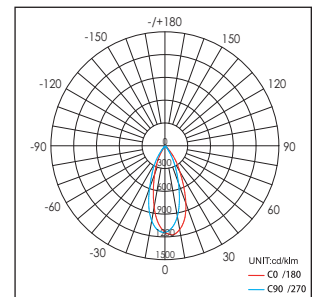

Verstelbaar LED inbouwarmatuur. Behuizing gemaakt uit gegoten aluminium, gepoederlakt in de kleuren wit, zwart of zilver. Verkrijgbaar in meerdere verlichtingshoeken. Voorzien van koud gewalst spiegeloptiek en verdiepte LED module om hinderlijke verblinding tegen te gaan. Het armatuur is 350° roteer- en 30° kantelbaar. Het armatuur is uitgevoerd met een hoogwaardig koellichaam om de lichtterugval tot een minimum te beperken. De voeding wordt separaat meegeleverd.

Toepassingsgebieden: Hotels, musea, tentoonstellingen, restaurants, cafés, winkels, representatieve ruimtes, etc.

Recessed LED downlight with die-cast aluminum body, powder-coated in white, silver or black. Multiple beam angle options. Equipped with deep cone for anti-glare, 350° rotation and 30° tilting. Excellent heat sink capability to minimize the luminous degradation. Remote LED driver is included.

Applications: Hotels, museums, exhibitions, restaurants, cafes, sales areas and promotional areas, etc.

Lichtbron (Light Source): Max 12.8W High power LED
Verlichtingshoek (Beam angle): 25°/40°
Kleurtemperatuur (Color temperature): 2700K/3000K/4100K/5600K
Lichtstroom (Light output): 828LM/850LM/920LM/1200LM
Kleurweergave index (Color rendering index): Ra ≥ 85/82/80/65
Bedrijfstemperatuur (Operating temperature): -30°C - +40°C
Aantal branduren (Rated life hours): 35,000 - 50,000
LED voeding (inclusief) (LED driver (included)): (CE,UL)
Voedingsspanning (Input voltage): 100-240V AC 50/60Hz
LED-stroom (LED-current): 1050mA
Opgenomen vermogen (inclusief voeding) (Power consumption (driver included)): Max 16W