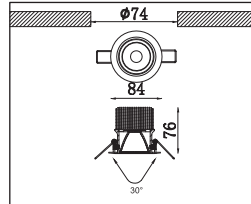

LED DOWNLIGHTS (ACCENTVERLICHTING) (ACCENT LIGHTING)

Verstelbaar LED inbouwarmatuur. Behuizing gemaakt uit gegoten aluminium, gepoederlakt in de kleuren wit, zwart of zilver. Verkrijgbaar in meerdere verlichtingshoeken. Voorzien van koud gewalst spiegeloptiek en verdiepte LED module om hinderlijke verblinding tegen te gaan. Het armatuur is 30° kantelbaar. Het armatuur is uitgevoerd met een hoogwaardig koellichaam om de lichtterugval tot een minimum te beperken. De voeding wordt separaat meegeleverd.

Toepassingsgebieden: Hotels, musea, tentoonstellingen, restaurants, cafés, beursstands, winkels, representatieve ruimtes, etc.

Adjustable recessed LED down light with die-cast aluminum body in powder-coated in white, silver or black. Multiple beam angle options. Equipped with deep cone for anti-glare. Excellent heat sink capability to minimize the luminous degradation, 30° tilting. Remote LED driver is included.

Applications: Hotels, museums, exhibitions, restaurants, cafes, trade fair stands, sales areas and promotional areas, etc.

Lichtbron (Light Source): Max 12.8W High power LED
Verlichtingshoek (Beam angle): 25°/40°
Kleurtemperatuur (Color temperature): 2700K/3000K/4100K/5600K
Lichtstroom (Light output): 828LM/850LM/920LM/1200LM
Kleurweergave index (Color rendering index): Ra ≥ 85/82/80/65
Bedrijfstemperatuur (Operating temperature): -30°C - +40°C
Aantal branduren (Rated life hours): 35,000 - 50,000
LED voeding (inclusief) (LED driver (included)): (CE,UL)
Voedingsspanning (Input voltage): 100-240V AC 50/60Hz
LED-stroom (LED-current): 1050mA
Opgenomen vermogen (inclusief voeding) (Power consumption (driver included)): Max 16W

42021 / .. / .. / ..

- Lichtkleur
  Light color
- 0: 3000K
- 1: 4100K
- 2: 5600K
- 3: 2700K
- Verlichtingshoek
  Beam angle
- 1: 25°
- 2: 40°
- Armatuur kleur
  Fixture color
- 0: Wit (White)
- 1: Zwart (Black)
- 2: Zilver (Silver)

16W LED
Incl. separate LED Driver