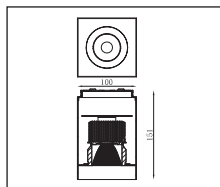

LED OPBOUWARMATUREN (LED SURFACE MOUNTED LIGHTS)

LED opbouwarmatuur. Behuizing gemaakt uit koud gewalst staal, gepoederlakt in de kleuren wit, zwart of zilver. Verkrijgbaar in meerdere verlichtingshoeken. Voorzien van koud gewalst spiegeloptiek en verdiepte LED module om hinderlijke verblinding tegen te gaan. Het armatuur is uitgevoerd met een hoogwaardig koellichaam om de lichtterugval tot een minimum te beperken. Wordt compleet geleverd met geïntegreerde voeding.

Toepassingsgebieden: Musea, tentoonstellingen, beursstands, winkels, representatieve ruimtes, etc.

Surface mounted LED downlight with quality cold rolled steel body, powder-coated in white, black or silver. Multiple beam angle options. Equipped with deep cone for anti-glare. Excellent heat sink capability to minimize the luminous degradation. Integral LED driver is included.

Applications: Museums, exhibitions, trade-fair stands, sales areas and promotional areas, etc.

Lichtbron (Light Source): Max 12.8W High power LED
Verlichtingshoek (Beam angle): 25°/40°
Kleurtemperatuur (Color temperature): 2700K/3000K/4100K/5600K
Lichtstroom (Light output): 828LM/850LM/920LM/1200LM
Kleurweergave index (Color rendering index): Ra ≥ 85/82/80/65
Bedrijfstemperatuur (Operating temperature): -30°C - +40°C
Aantal branduren (Rated life hours): 35,000 - 50,000
LED voeding (inclusief) (LED driver (included)): (CE,UL)
Voedingsspanning (Input voltage): 100-240V AC 50/60Hz
LED-stroom (LED-current): 1050mA
Opgenomen vermogen (inclusief voeding) (Power consumption (driver included)): Max 16W

42129 / .. / .. / ..

- Lichtkleur
  Light color
- 0: 3000K
- 1: 4100K
- 2: 5600K
- 3: 2700K
- Verlichtingshoek
  Beam angle
- 1: 25°
- 2: 40°
- Armatuur kleur
  Fixture color
- 0: Wit (White)
- 1: Zwart (Black)
- 2: Zilver (Silver)

16W LED
Incl. LED Driver