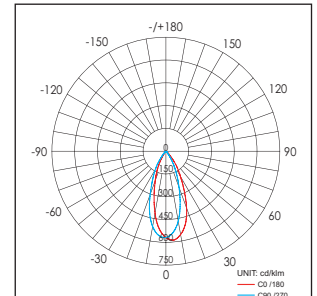

2: 40°

Armatuur kleur
Fixture color

0: Wit (White)

1: Zwart (Black)

2: Zilver (Silver)

12W LED
Incl. LED Driver

LED
10W 25°

LED
10W 40°