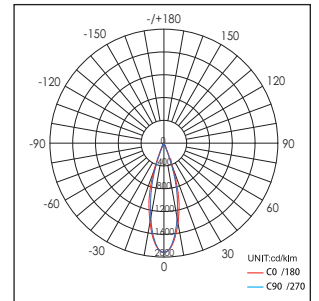

LED DOWNLIGHTS (ALGEMENE VERLICHTING) (GENERAL LIGHTING)

LED inbouwarmatuur. Behuizing gemaakt uit gegoten aluminium, gepoederlakt in de kleuren wit, zwart of zilver. Verkrijgbaar in meerdere verlichtingshoeken. Voorzien van hoogglans spiegel. Het armatuur is uitgevoerd met een hoogwaardig koellichaam om de lichtterugval tot een minimum te beperken. De voeding wordt separaat meegeleverd.

Toepassingsgebieden: Musea, beursstands, tentoonstellingen, winkels, representatieve ruimtes, etc.

Recessed LED downlight with die-cast aluminum body, powder-coated in white, silver or black. Multiple beam angle options. High purity anodized silver aluminum reflector. Excellent heat sink capability to minimize the luminous degradation. Remote LED driver is included.

Applications: museums, trade-fair stands, exhibitions, sales areas and promotional areas, etc.

Lichtbron (Light Source): Max 2x12.8W High power LED
Verlichtingshoek (Beam angle): 25°/40°
Kleurtemperatuur (Color temperature): 2700K/3000K/4100K/5600K
Lichtstroom (Light output): 1656LM/1700LM/18420LM/2400LM
Kleurweergave index (Color rendering index): Ra ≥ 85/82/80/65
Bedrijfstemperatuur (Operating temperature): -30°C- +80°C
Aantal branduren (Rated life hours): 35,000 - 50,000
LED voeding (inclusief) (LED driver (included)): (CE,UL)
Voedingsspanning (Input voltage): 100-240V AC 50/60Hz
LED-stroom (LED-current): 1050mA
Opgenomen vermogen (inclusief voeding) (Power consumption (driver included)): Max 2x16W

42104 / .. / .. / ..

- Lichtkleur
  Light color
- 0: 3000K
- 1: 4100K
- 2: 5600K
- 3: 2700K
- Verlichtingshoek
  Beam angle
- 1: 25°
- 2: 40°
- Armatuur kleur
  Fixture color
- 0: Wit (White)
- 1: Zwart (Black)
- 2: Zilver (Silver)

2 x 16W LED
2 x Incl. separate LED Driver