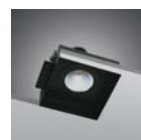

42119...
054