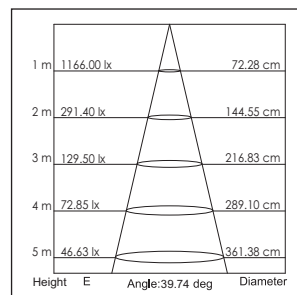

LED DOWNLIGHTS (ACCENTVERLICHTING) (ACCENT LIGHTING)

Verstelbaar LED inbouwarmatuur. Behuizing gemaakt uit gegoten aluminium, gepoederlakt in de kleuren wit, zwart of zilver. Verkrijgbaar in meerdere verlichtingshoeken. Voorzien van koud gewalst spiegeloptiek en verdiepte LED module om hinderlijke verblinding tegen te gaan. Het armatuur is 350° roteer- en 30° kantelbaar. Het armatuur is uitgevoerd met een hoogwaardig koellichaam om de lichtterugval tot een minimum te beperken. De voeding wordt separaat meegeleverd.

Toepassingsgebieden: Hotels, musea, tentoonstellingen, restaurants, cafés, beursstands, winkels, representatieve ruimtes, etc.

Adjustable recessed LED downlight with die-cast aluminum body, powder-coated in white, silver or black. Multiple beam angle options. Equipped with deep cone for anti-glare. Excellent heat sink capability to minimize the luminous degradation, 350° rotation and 30° tilting. Remote LED driver is included.

Applications: Hotels, museums, exhibitions, restaurants, cafes, trade fair stands, sales areas and promotional areas, etc.

Lichtbron (Light Source): Max 2x12.8W High power LED
Verlichtingshoek (Beam angle): 25°/40°
Kleurtemperatuur (Color temperature): 2700K/3000K/4100K/5600K
Lichtstroom (Light output): 1656LM/1700LM/1840LM/2400LM
Kleurweergave index (Color rendering index): Ra ≥ 85/82/80/65
Bedrijfstemperatuur (Operating temperature): -30°C- +40°C
Aantal branduren (Rated life hours): 35,000 - 50,000
LED voeding (inclusief) (LED driver (included)): (CE,UL)
Voedingsspanning (Input voltage): 100-240V AC 50/60Hz
LED-stroom (LED-current): 1050mA
Opgenomen vermogen (inclusief voeding) (Power consumption (driver included)): Max 2x16W

42027 / .. / .. / ..