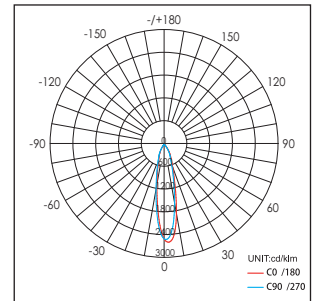

LED inbouwarmatuur. Behuizing gemaakt uit gegoten aluminium, gepoederlakt in de kleuren wit, zwart of zilver. Verkrijgbaar in meerdere verlichtingshoeken. Voorzien van koud gewalst spiegeloptiek en verdiepte LED module om hinderlijke verblinding tegen te gaan. Het armatuur is uitgevoerd met een hoogwaardig koellichaam om de lichtterugval tot een minimum te beperken. De voeding wordt separaat meegeleverd.

Toepassingsgebieden: Hotels, musea, tentoonstellingen, restaurants, cafés, winkels, representatieve ruimtes, etc.

Recessed LED downlight with die-cast aluminum body, powder-coated in white, silver or black. Multiple beam angle options. Equipped with deep cone for anti-glare. Excellent heat sink capability to minimize the luminous degradation. Remote LED driver is included.

Applications: Hotels, museums, exhibitions, restaurants, cafes, sales areas and promotional areas, etc.

Lichtbron (Light Source): Max 12.8W High power LED
Verlichtingshoek (Beam angle): 25°/40°
Kleurtemperatuur (Color temperature): 2700K/3000K/4100K/5600K
Lichtstroom (Light output): 828LM/850LM/920LM/1200LM
Kleurweergave index (Color rendering index): Ra ≥ 85/82/80/65
Bedrijfstemperatuur (Operating temperature): -30°C - +40°C
Aantal branduren (Rated life hours): 35,000 - 50,000
LED voeding (inclusief) (LED driver (included)): (CE,UL)
Voedingsspanning (Input voltage): 100-240V AC 50/60Hz
LED-stroom (LED-current): 1050mA
Opgenomen vermogen (inclusief voeding) (Power consumption (driver included)): Max 16W

42117 / .. / .. / ..

- Lichtkleur
  Light color
- 0: 3000K
- 1: 4100K
- 2: 5600K
- 3: 2700K
- Verlichtingshoek
  Beam angle
- 1: 25°
- 2: 40°
- Armatuur kleur
  Fixture color
- 0: Wit (White)
- 1: Zwart (Black)
- 2: Zilver (Silver)

16W LED
Incl. LED Driver