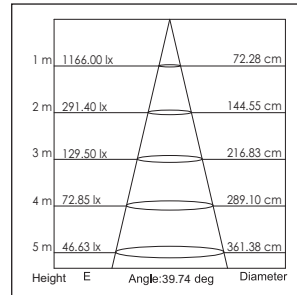

LED DOWNLIGHTS (ACCENTVERLICHTING) (ACCENT LIGHTING)

Randloos LED inbouwarmatuur. Behuizing gemaakt uit gegoten aluminium, gepoederlakt in de kleuren wit, zwart of zilver. Verkrijgbaar in meerdere verlichtingshoeken. Voorzien van koud gewalst spiegeloptiek en verdiepte LED module om hinderlijke verblinding tegen te gaan. Het armatuur is uitgevoerd met een hoogwaardig koellichaam om de lichtterugval tot een minimum te beperken. De voeding wordt separaat meegeleverd.

Toepassingsgebieden: Hotels, musea, tentoonstellingen, restaurants, cafés, winkels, representatieve ruimtes, etc.

Recessed trimless LED downlight with die-cast aluminum body, powder-coated in white, silver or black. Multiple beam angle options. Equipped with deep cone for anti-glare. Excellent heat sink capability to minimize the luminous degradation. Remote LED driver is included.

Applications: Hotels, museums, exhibitions, restaurants, cafes, sales areas and promotional areas, etc.

Lichtbron (Light Source): Max 12.8W High power LED
Verlichtingshoek (Beam angle): 25°/40°
Kleurtemperatuur (Color temperature): 2700K/3000K/4100K/5600K
Lichtstroom (Light output): 828LM/850LM/920LM/1200LM
Kleurweergave index (Color rendering index): Ra ≥ 85/82/80/65
Bedrijfstemperatuur (Operating temperature): -30°C - +40°C
Aantal branduren (Rated life hours): 35,000 - 50,000
LED voeding (inclusief) (LED driver (included)): (CE,UL)
Voedingsspanning (Input voltage): 100-240V AC 50/60Hz
LED-stroom (LED-current): 1050mA
Opgenomen vermogen (inclusief voeding) (Power consumption (driver included)): Max 16W

42119 / .. / .. / ..

Lichtkleur
Light color

- 0: 3000K
- 1: 4100K
- 2: 5600K
- 3: 2700K

Verlichtingshoek
Beam angle

- 1: 25°
- 2: 40°