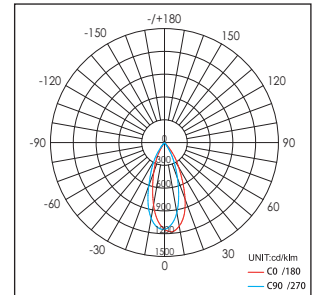

LED DOWNLIGHTS (ACCENTVERLICHTING) (ACCENT LIGHTING)

Randloos LED inbouwarmatuur. Behuizing gemaakt uit gegoten aluminium, gepoederlakt in de kleuren wit, zwart of zilver. Verkrijgbaar in meerdere verlichtingshoeken. Voorzien van koud gewalst spiegeloptiek en verdiepte LED module om hinderlijke verblinding tegen te gaan. Het armatuur is uitgevoerd met een hoogwaardig koellichaam om de lichtterugval tot een minimum te beperken. De voeding wordt separaat meegeleverd.

Toepassingsgebieden: Hotels, musea, tentoonstellingen, restaurants, cafés, winkels, representatieve ruimtes, etc.

Recessed trimless LED downlight with die-cast aluminum body, powder-coated in white, silver or black. Multiple beam angle options. Equipped with deep cone for anti-glare. Excellent heat sink capability to minimize the luminous degradation. Remote LED driver is included.

Applications: Hotels, museums, exhibitions, restaurants, cafes, sales areas and promotional areas, etc.

Lichtbron (Light Source): Max 12.8W High power LED
Verlichtingshoek (Beam angle): 25°/40°
Kleurtemperatuur (Color temperature): 2700K/3000K/4100K/5600K
Lichtstroom (Light output): 828LM/850LM/920LM/1200LM
Kleurweergave index (Color rendering index): Ra ≥ 85/82/80/65
Bedrijfstemperatuur (Operating temperature): -30°C - +40°C
Aantal branduren (Rated life hours): 35,000 - 50,000
LED voeding (inclusief) (LED driver (included)): (CE,UL)
Voedingsspanning (Input voltage): 100-240V AC 50/60Hz
LED-stroom (LED-current): 1050mA
Opgenomen vermogen (inclusief voeding) (Power consumption (driver included)): Max 16W

42119 / .. / .. / ..

Lichtkleur
Light color

- 0: 3000K
- 1: 4100K
- 2: 5600K
- 3: 2700K

Verlichtingshoek
Beam angle

- 1: 25°
- 2: 40°