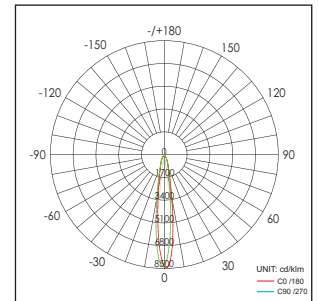

LED DOWNLIGHTS (ACCENTVERLICHTING) (ACCENT LIGHTING)

Verstelbaar LED inbouwarmatuur. Behuizing gemaakt uit geëxtrudeerd aluminium, gepoederlakt in de kleuren wit, zwart of zilver. Voorzien van koud gewalst zilver spiegeloppoetiek en verdiepte LED module om hinderlijke verblinding tegen te gaan. Het armatuur is 350° roteer- en 35° kantelbaar. Het armatuur is uitgevoerd met een hoogwaardig koellichaam om de lichtterugval tot een minimum te beperken. De voeding wordt separaat meegeleverd.

Toepassingsgebieden: Musea, tentoonstellingen, kunstgalerieën, hotels, restaurants, winkels, representatieve ruimtes, etc.

Adjustable recessed LED spotlight with extruded aluminum body, powder-coated in white, silver or black. Equipped with a cold rolled steel deep silver cone for anti-glare. 350° rotation and 35° tilting for multi-direction adjustment. Excellent heat sink capability to minimize the luminous degradation. Remote LED driver is included.

Applications: Museums, exhibitions, art galleries, hotels, restaurants, sales areas and promotional areas, etc.

Lichtbron (Light Source): 25.2W High power LED
Verlichtingshoek (Beam angle): 15°/25°
Kleurtemperatuur (Color temperature): 2700K/3000K/4100K/5600K
Lichtstroom (Light output): 1800LM/2000LM/2200LM/2800LM
Kleurweergave index (Color rendering index): Ra ≥ 82/80/65
Bedrijfstemperatuur (Operating temperature): -30°C- +40°C
Aantal branduren (Rated life hours): 35,000 - 50,000
LED voeding (inclusief) (LED driver (included)): (CE,UL)
Voedingsspanning (Input voltage): 100-240V AC 50/60Hz
LED-stroom (LED-current): 700mA
Opgenomen vermogen (inclusief voeding) (Power consumption (driver included)): Max 28W

42151/.../.../...

Lichtkleur
Light color