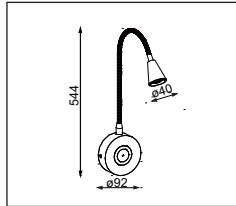

LED OPBOUWARMATUREN (LED SURFACE MOUNTED LIGHTS)

LED hanglamp. Gefabriceerd uit geanodiseerd aluminium. Het koellichaam en de aanraakschakelaar maken onderdeel uit van het eigentijdse ontwerp. Wordt compleet geleverd met geïntegreerde voeding.

Toepassingsgebieden: Hotels, musea, tentoonstellingen, beursstands, winkels, etc.

Surface mounted LED pendant light with extruded aluminum body. The heat sink and the touch switch are part of the contemporary design. Integral LED driver is included.

Applications: Hotels, museums, exhibitions, trade-fair stands, sales areas, etc.

Lichtbron (Light Source): Max 1W High power LED
Verlichtingshoek (Beam angle): 10°/25°
Kleurtemperatuur (Color temperature): 3000K/4000K/6000K
Lichtstroom (Light output): 80LM/90LM/98LM
Kleurweergave index (Color rendering index): Ra ≥ 80/75/72
Bedrijfstemperatuur (Operating temperature): -30°C- +40°C
Aantal branduren (Rated life hours): 35,000 - 50,000
LED voeding (inclusief) (LED driver (included)): (CE,UL)
Voedingsspanning (Input voltage): 100-240V AC 50/60Hz
LED-stroom (LED-current): 350mA
Opgenomen vermogen (inclusief voeding) (Power consumption (driver included)): Max 1W

42154 / .. / .. / ..

Lichtkleur
Light color

0: 3000K

1: 4000K

2: 6000K

Verlichtingshoek
Beam angle

1: 10°

2: 25°

Armatuur kleur
Fixture color

0: Geanodiseerd (anodized)

1W LED
Incl. LED Driver