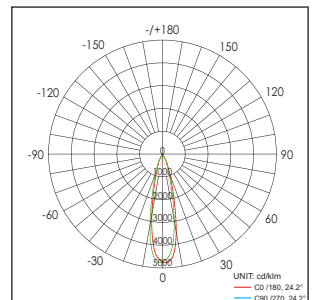

LED SPOTS (LED SPOTLIGHTS)

Verstelbaar LED armatuur voor trackmontage. Behuizing gemaakt uit geëxtrudeerd aluminium, gepoederlakt in de kleuren wit, zwart of zilver. Voorzien van koud gewalst spiegeloptiek en verdiepte LED module om hinderlijke verblinding tegen te gaan. Het armatuur is 350° roteer- en 180° kantelbaar. Het armatuur is uitgevoerd met een hoogwaardig koellichaam om de lichterugval tot een minimum te beperken. Wordt compleet geleverd met geïntegreerde voeding.

Toepassingsgebieden: Musea, tentoonstellingen, kunstgalerieën, hotels, restaurants, winkels, representatieve ruimtes, etc.

Adjustable track mounted LED spotlight with extruded aluminum body, powder-coated in white, black or silver. Equipped with a cold rolled steel deep cone for anti-glare. 350° rotation and 180° tilting for multi-direction adjustment. Excellent heat sink capability to minimize the luminous degradation. Integral LED driver is included.

Applications: Museums, exhibitions, art galleries, hotel, restaurants, sales areas and promotional areas, etc.

Lichtbron (Light Source): Max 18.2W High power LED
Verlichtingshoek (Beam angle): 15°/ 25°
Kleurtemperatuur (Color temperature): 2700K/3000K/4100K
Lichtstroom (Light output): 1230LM/1370LM/1530LM
Kleurweergave index (Color rendering index): Ra ≥ 85/82/80
Bedrijfstemperatuur (Operating temperature): -30° C - +40° C
Aantal branduren (Rated life hours): 35,000 - 50,000
LED voeding (inclusief) (LED driver (included)): (CE,UL)
Voedingsspanning (Input voltage): 100-240V AC 50/60Hz
LED-stroom (LED-current): 1050mA
Opgenomen vermogen (inclusief voeding) (Power consumption (driver included)): Max 21W