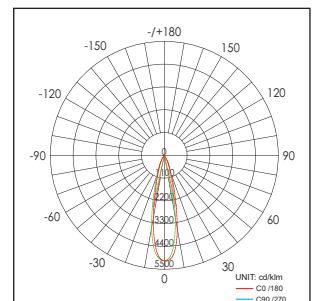

LED DOWNLIGHTS (ACCENTVERLICHTING) (ACCENT LIGHTING)

Verstelbaar LED inbouwarmatuur. Behuizing gemaakt uit geëxtrudeerd aluminium, gepoederlakt in de kleuren wit, zwart of zilver. Voorzien van koud gewalst zilver spiegeloppoetiek en verdiepte LED module om hinderlijke verblinding tegen te gaan. Het armatuur is 350° roteer- en 35° kantelbaar. Het armatuur is uitgevoerd met een hoogwaardig koellichaam om de lichtterugval tot een minimum te beperken. De voeding wordt separaat meegeleverd.

Toepassingsgebieden: Musea, tentoonstellingen, kunstgalerieën, hotels, restaurants, winkels, representatieve ruimtes, etc.

Adjustable recessed LED spotlight with extruded aluminum body, powder-coated in white, silver or black. Equipped with a cold rolled steel deep silver cone for anti-glare. 350° rotation and 35° tilting for multi-direction adjustment. Excellent heat sink capability to minimize the luminous degradation. Remote LED driver is included.

Applications: Museums, exhibitions, art galleries, hotels, restaurants, sales areas and promotional areas, etc.

Lichtbron (Light Source): 25.2W High power LED
Verlichtingshoek (Beam angle): 15°/25°
Kleurtemperatuur (Color temperature): 2700K/3000K/4100K/5600K
Lichtstroom (Light output): 1800LM/2000LM/2200LM/2800LM
Kleurweergave index (Color rendering index): Ra ≥ 82/80/65
Bedrijfstemperatuur (Operating temperature): -30°C- +40°C
Aantal branduren (Rated life hours): 35,000 - 50,000
LED voeding (inclusief) (LED driver (included)): (CE,UL)
Voedingsspanning (Input voltage): 100-240V AC 50/60Hz
LED-stroom (LED-current): 700mA
Opgenomen vermogen (inclusief voeding) (Power consumption (driver included)): Max 28W

42151/.../.../...

Lichtkleur
Light color