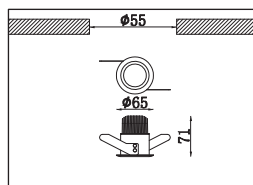

LED DOWNLIGHTS (ACCENTVERLICHTING) (ACCENT LIGHTING)

LED inbouwarmatuur. Behuizing gemaakt uit gegoten aluminium, gepoederlakt in de kleuren wit, zwart of zilver. Verkrijgbaar in meerdere verlichtingshoeken. Voorzien van koud gewalst spiegeloptiek en verdiepte LED module om hinderlijke verblinding tegen te gaan. Het armatuur is uitgevoerd met een hoogwaardig koellichaam om de lichtterugval tot een minimum te beperken. De voeding wordt separaat meegeleverd.

Toepassingsgebieden: Hotels, musea, tentoonstellingen, restaurants, cafés, winkels, representatieve ruimtes, etc.

Recessed LED downlight with die-cast aluminum body, powder-coated in white, silver or black. Multiple beam angle options. Equipped with deep cone for anti-glare. Excellent heat sink capability to minimize the luminous degradation. Remote LED driver is included.

Applications: Hotels, museums, exhibitions, restaurants, cafes, sales areas and promotional areas, etc.

Lichtbron (Light Source): Max 6.3W High power LED
Verlichtingshoek (Beam angle): 20°/40°
Kleurtemperatuur (Color temperature): 2700K/3000K/4100K/5600K
Lichtstroom (Light output): 378LM/420LM/450LM/560LM
Kleurweergave index (Color rendering index): Ra ≥ 83/82/80/65
Bedrijfstemperatuur (Operating temperature): -30°C - +40°C
Aantal branduren (Rated life hours): 35,000 - 50,000
LED voeding (inclusief) (LED driver (included)): (CE,UL)
Voedingsspanning (Input voltage): 100-240V AC 50/60Hz
LED-stroom (LED-current): 700mA
Opgenomen vermogen (inclusief voeding) (Power consumption (driver included)): Max 9W

42034 / .. / .. / ..

- Lichtkleur
  Light color
- 0: 3000K
- 1: 4100K
- 2: 5600K
- 3: 2700K
- Verlichtingshoek
  Beam angle
- 1: 20°
- 2: 40°
- Armatuur kleur
  Fixture color
- 0: Wit (White)
- 1: Zwart (Black)
- 2: Zilver (Silver)

9W LED
Incl. separate LED Driver