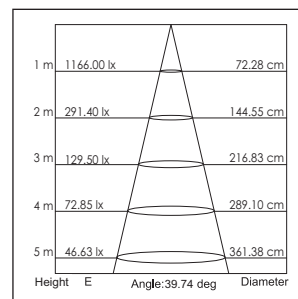

LED
12.8W 40°