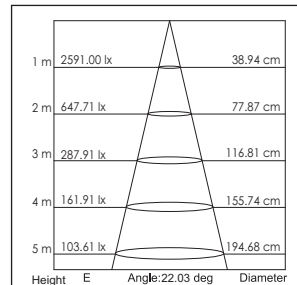

LED DOWNLIGHTS (ACCENTVERLICHTING) (ACCENT LIGHTING)

Verstelbaar LED inbouwarmatuur. Behuizing gemaakt uit gegoten aluminium, gepoederlakt in de kleuren wit, zwart of zilver. Verkrijgbaar in meerdere verlichtingshoeken. Voorzien van koud gewalst spiegeloptiek en verdiepte LED module om hinderlijke verblinding tegen te gaan. Het armatuur is 350° roteer- en 30° kantelbaar. Het armatuur is uitgevoerd met een hoogwaardig koellichaam om de lichtterugval tot een minimum te beperken. De voeding wordt separaat meegeleverd.

Toepassingsgebieden: Hotels, musea, tentoonstellingen, restaurants, cafés, beursstands, winkels, representatieve ruimtes, etc.

Adjustable recessed LED downlight with die-cast aluminum body in body, powder-coated in white, silver or black. Multiple beam angle options. Equipped with deep cone for anti-glare. Excellent heat sink capability to minimize the luminous degradation, 350° rotation and 30° tilting. Remote LED driver is included.

Applications: Hotels, museums, exhibitions, restaurants, cafes, trade fair stands, sales areas and promotional areas, etc.

Lichtbron (Light Source): Max 2x12.8W High power LED
Verlichtingshoek (Beam angle): 25°/40°
Kleurtemperatuur (Color temperature): 2700K/3000K/4100K/5600K
Lichtstroom (Light output): 1656LM/1700LM/1840LM/2400LM
Kleurweergave index (Color rendering index): Ra ≥ 85/82/50/65
Bedrijfstemperatuur (Operating temperature): -30°C - +40°C
Aantal branduren (Rated life hours): 35,000 - 50,000
LED voeding (inclusief) (LED driver (included)): (CE,UL)
Voedingsspanning (Input voltage): 100-240V AC 50/60Hz
LED-stroom (LED-current): 1050mA
Opgenomen vermogen (inclusief voeding) (Power consumption (driver included)): Max 2x16W