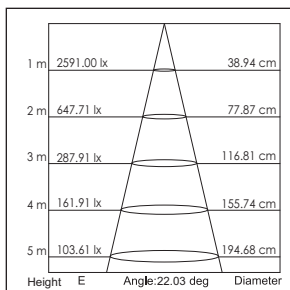

LED OPBOUWARMATUREN (LED SURFACE MOUNTED LIGHTS)

LED opbouwarmatuur. Behuizing gemaakt uit koud gewalst staal, gepoederlakt in de kleuren wit, zwart of zilver. Het armatuur is in meerdere verlichtingshoeken instelbaar. Voorzien van koud gewalst spiegeloptiek en verdiepte LED module om hinderlijke verblinding tegen te gaan. Het armatuur is uitgevoerd met een hoogwaardig koellichaam om de lichtterugval tot een minimum te beperken. Wordt compleet geleverd met geïntegreerde voeding.

Toepassingsgebieden: Musea, tentoonstellingen, beursstands, winkels, representatieve ruimtes, etc.

Surface mounted LED downlight with quality cold rolled steel body, powder-coated in white, black or silver. Multiple beam angle options. Equipped with deep cone for anti-glare. Excellent heat sink capability to minimize the luminous degradation. Integral LED driver is included.

Applications: Museums, exhibitions, trade-fair stands, sales areas and promotional areas, etc.

Lichtbron (Light Source): Max 2x12.8W High power LED
Verlichtingshoek (Beam angle): 25°/40°
Kleurtemperatuur (Color temperature): 2700K/3000K/4100K/5600K
Lichtstroom (Light output): 1656LM/1700LM/1840LM/2400LM
Kleurweergave index (Color rendering index): Ra ≥ 85/82/80/65
Bedrijfstemperatuur (Operating temperature): -30°C - +40°C
Aantal branduren (Rated life hours): 35,000 - 50,000
LED voeding (inclusief) (LED driver (included)): (CE,UL)
Voedingsspanning (Input voltage): 100-240V AC 50/60Hz
LED-stroom (LED-current): 1050mA
Opgenomen vermogen (inclusief voeding) (Power consumption (driver included)): Max 2x16W