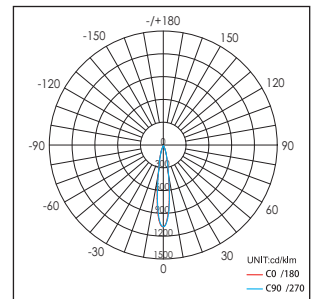

LED hanglamp opbouwarmatuur. Behuizing gemaakt uit geëxtrudeerd aluminium, gepoederlakt in de kleuren wit, zwart of zilver. Voorzien van koud gewalst spiegeloptiek en verdiepte LED module om hinderlijke verblinding tegen te gaan. Het armatuur is uitgevoerd met een hoogwaardig koellichaam om de lichtterugval tot een minimum te beperken. Wordt compleet geleverd met geïntegreerde voeding.

Toepassingsgebieden: Musea, tentoonstellingen, beursstands, winkels, representatieve ruimtes, etc.

Surface mounted LED pendant light with extruded aluminum body, powder-coated in white, black or silver. Equipped with deep cone for anti-glare. Excellent heat sink capability to minimize the luminous degradation. Integral LED driver is included.

Applications: Museums, exhibitions, trade-fair stands, sales areas and promotional areas, etc.

Lichtbron (Light Source): Max 4.6W High power LED
Verlichtingshoek (Beam angle): 20°/40°
Kleurtemperatuur (Color temperature): 2700K/3000K/4100/5600K
Lichtstroom (Light output): 234LM/265LM/310LM/360LM
Kleurweergave index (Color rendering index): Ra ≥ 83/82/74/65
Bedrijfstemperatuur (Operating temperature): -30°C - +40°C
Aantal branduren (Rated life hours): 35,000 - 50,000
LED voeding (inclusief) (LED driver (included)): (CE,UL)
Voedingsspanning (Input voltage): 100-240V AC 50/60Hz
LED-stroom (LED-current): 350mA
Opgenomen vermogen (inclusief voeding) (Power consumption (driver included)): Max 6W

42136 / .. / .. / ..

Lichtkleur
Light color

- 0: 3000K
- 1: 4100K
- 2: 5600K
- 3: 2700K

Verlichtingshoek
Beam angle

- 1: 20°
- 2: 40°

Armatuur kleur
Fixture color

- 0: Wit (White)
- 1: Zwart (Black)
- 2: Zilver (Silver)

6W LED
Incl. LED Driver