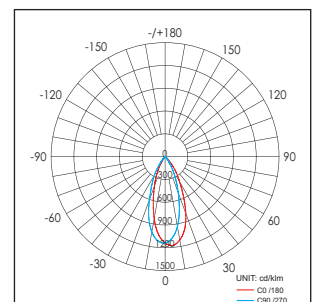

LED DOWNLIGHTS (ACCENTVERLICHTING) (ACCENT LIGHTING)

Verstelbaar LED inbouwarmatuur. Behuizing gemaakt uit geëxtrudeerd aluminium, gepoederlakt in de kleuren wit, zwart of zilver. Voorzien van koud gewalst zilver spiegeloptiek en verdiepte LED module om hinderlijke verblinding tegen te gaan. Het armatuur is 60° kantelbaar en is uitgevoerd met een hoogwaardig koellichaam om de lichtterugval tot een minimum te beperken. De voeding wordt separaat meegeleverd.

Toepassingsgebieden: Musea, tentoonstellingen, kunstgalerieën, hotels, restaurants, winkels, representatieve ruimtes, etc.

Adjustable recessed LED spotlight with extruded aluminum body, powder-coated in white, silver or black. Equipped with a cold rolled silver steel deep cone for anti-glare. 60° tilting for multi-direction adjustment. Excellent heat sink capability to minimize the luminous degradation. Remote LED driver is included.

Applications: Museums, exhibitions, art galleries, hotel, restaurants, sales areas and promotional areas, etc.

Lichtbron (Light Source): 12.8W High power LED
Verlichtingshoek (Beam angle): 25°/ 40°
Kleurtemperatuur (Color temperature): 2700K/3000K/4100K/5600K
Lichtstroom (Light output): 828LM/850LM/920LM/1200LM
Kleurweergave index (Color rendering index): Ra ≥ 85/82/80/65
Bedrijfstemperatuur (Operating temperature): -30°C - +40°C
Aantal branduren (Rated life hours): 35,000 - 50,000
LED voeding (inclusief) (LED driver (included)): (CE,UL)
Voedingsspanning (Input voltage): 100-240V AC 50/60Hz
LED-stroom (LED-current): 1050mA
Opgenomen vermogen (inclusief voeding) (Power consumption (driver included)): Max 16W

42147/.../.../...

Lichtkleur
Light color

- 0: 3000K
- 1: 4100K
- 2: 5600K
- 3: 2700K