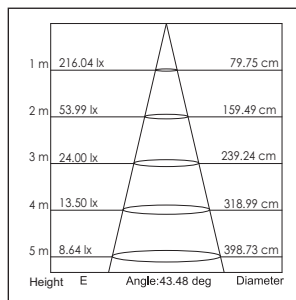

LED DOWNLIGHTS (ACCENTVERLICHTING) (ACCENT LIGHTING)

LED inbouwarmatuur. Behuizing gemaakt uit gegoten aluminium, gepoederlakt in de kleuren wit, zwart of zilver. Verkrijgbaar in meerdere verlichtingshoeken. Voorzien van koud gewalst spiegeloptiek en verdiepte LED module om hinderlijke verblinding tegen te gaan. Het armatuur is uitgevoerd met een hoogwaardig koellichaam om de lichtterugval tot een minimum te beperken. De voeding wordt separaat meegeleverd.

Toepassingsgebieden: Hotels, musea, tentoonstellingen, restaurants, cafés, winkels, representatieve ruimtes, etc.

Recessed LED downlight with die-cast aluminum body, powder-coated in white, silver or black. Multiple beam angle options. Equipped with deep cone for anti-glare. Excellent heat sink capability to minimize the luminous degradation. Remote LED driver is included.

Applications: Hotels, museums, exhibitions, restaurants, cafes, sales areas and promotional areas, etc.

Lichtbron (Light Source): Max 6.3W High power LED
Verlichtingshoek (Beam angle): 20°/40°
Kleurtemperatuur (Color temperature): 2700K/3000K/4100K/5600K
Lichtstroom (Light output): 378LM/420LM/450LM/560LM
Kleurweergave index (Color rendering index): Ra ≥ 83/82/80/65
Bedrijfstemperatuur (Operating temperature): -30°C - +40°C
Aantal branduren (Rated life hours): 35,000 - 50,000
LED voeding (inclusief) (LED driver (included)): (CE,UL)
Voedingsspanning (Input voltage): 100-240V AC 50/60Hz
LED-stroom (LED-current): 700mA
Opgenomen vermogen (inclusief voeding) (Power consumption (driver included)): Max 9W

42034 / .. / .. / ..