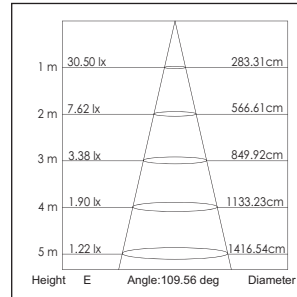

LED DOWNLIGHTS (ALGEMENE VERLICHTING) (GENERAL LIGHTING)

LED inbouwarmatuur. De speciaal ontwikkelde behuizing met lage inbouwdiepte is gemaakt uit geëxtrudeerd aluminium, gepoederlakt in de kleuren wit, zilver of zwart. Voorzien van matte acrylaat lens. Het armatuur is uitgevoerd met een hoogwaardig koellichaam om de lichtterugval tot een minimum te beperken. Wordt compleet geleverd met voeding.

Toepassingsgebieden: Hotels, musea, tentoonstellingen, winkels, representatieve ruimtes, (vitrine) kasten, toiletten, woonhuizen, etc.

Recessed LED spotlight. Specially made housing with low mounting depth. Made of extruded aluminum, powder coated in white, silver or black. Equipped with frosted acrylic diffuser. Excellent heat sink capability to minimize the luminous degradation. Remote LED driver is included.

Applications: Hotels, museums, exhibitions, sales areas and promotional areas, showcases, toilets, private homes, etc.

Lichtbron (Light Source): SMD LED 3528 5W

Verlichtingshoek (Beam angle): 110°

Kleurtemperatuur (Color temperature): 3000K/4000K/6000K

Lichtstroom (Light output): 480LM/505LM/580LM

Kleurweergave index (Color rendering index): Ra ≥ 82/70/65

Bedrijfstemperatuur (Operating temperature): -30°C- +40°C

Aantal branduren (Rated life hours): 35,000 - 50,000

LED voeding (inclusief) (LED driver (included)): (CE,UL)

Voedingsspanning (Input voltage): 100-240V AC 50/60Hz

LED-stroom (LED-current): 560mA

Opgenomen vermogen (inclusief voeding) (Power consumption (driver included)): Max 7.6W

42145/ .. / .. / ..

Lichtkleur
Light color

0: 3000K

1: 4000K

2: 6000K

Verlichtingshoek
Beam angle

0: 110°

Armatuur kleur
Fixture color

0: Wit (White)

1: Zwart (Black)

2: Zilver (Silver)