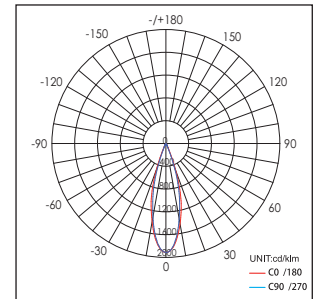

LED inbouwarmatuur. Behuizing gemaakt uit gegoten aluminium, gepoederlakt in de kleuren wit, zwart of zilver. Verkrijgbaar in meerdere verlichtingshoeken. Voorzien van hoogglans spiegel. Het armatuur is uitgevoerd met een hoogwaardig koellichaam om de lichtterugval tot een minimum te beperken. De voeding wordt separaat meegeleverd.

Toepassingsgebieden: Musea, beursstands, tentoonstellingen, winkels, representatieve ruimtes, etc.

Recessed LED downlight with die-cast aluminum body, powder-coated in white, silver or black. Multiple beam angle options. High purity anodized silver aluminum reflector. Excellent heat sink capability to minimize the luminous degradation. Remote LED driver is included.

Applications: Museums, trade-fair stands, exhibitions, sales areas and promotional areas, etc.

Lichtbron (Light Source): Max 12.8W High power LED
Verlichtingshoek (Beam angle): 25°/40°
Kleurtemperatuur (Color temperature): 2700K/3000K/4100K/5600K
Lichtstroom (Light output): 828LM/850LM/920LM/1200LM
Kleurweergave index (Color rendering index): Ra ≥ 85/82/80/65
Bedrijfstemperatuur (Operating temperature): -30°C- +80°C
Aantal branduren (Rated life hours): 35,000 - 50,000
LED voeding (inclusief) (LED driver (included)): (CE,UL)
Voedingsspanning (Input voltage): 100-240V AC 50/60Hz
LED-stroom (LED-current): 1050mA
Opgenomen vermogen (inclusief voeding) (Power consumption (driver included)): Max 16W

1. 42103 / .. / .. / ..
2. Lichtkleur
     Light color
   - 0: 3000K
   - 1: 4100K
   - 2: 5600K
   - 3: 2700K
   - Verlichtingshoek
     Beam angle
   - 1: 25°
   - 2: 40°
   - Armatuur kleur
     Fixture color
   - 0: Wit (White)
   - 1: Zwart (Black)
   - 2: Zilver (Silver)

16W LED
Incl. separate LED Driver