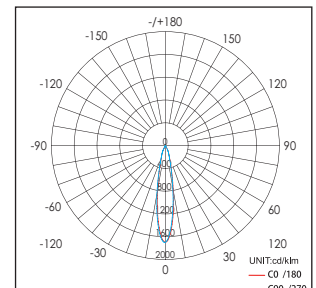

Verstelbaar LED opbouwarmatuur. Behuizing gemaakt uit geëxtrudeerd aluminium, gepoederlakt in de kleuren wit, zwart of zilver. Voorzien van koud gewalst spiegeloptiek en verdiepte LED module om hinderlijke verblinding tegen te gaan. Het armatuur is 350° roteer- en 180° kantelbaar. Het armatuur is uitgevoerd met een hoogwaardig koellichaam om de lichtterugval tot een minimum te beperken. Wordt compleet geleverd met geïntegreerde voeding.

Toepassingsgebieden: Musea, tentoonstellingen, kunstgalerieën, hotels, restaurants, winkels, representatieve ruimtes, etc.

Adjustable surface mounted LED spotlight with extruded aluminum body, powder-coated in white, black or silver. Equipped with a cold rolled steel deep cone for anti-glare. 350° rotation and 180° tilting for multi-direction adjustment. Excellent heat sink capability to minimize the luminous degradation. Integral LED driver is included.

Applications: Museums, exhibitions, art galleries, hotel, restaurants, sales areas and promotional areas, etc.

Lichtbron (Light Source): Max 2x6.3W High power LED
Verlichtingshoek (Beam angle): 20° / 40°
Kleurtemperatuur (Color temperature): 2700K/3000K/4100K/5600K
Lichtstroom (Light output): 756LM/840LM/900LM/1120LM
Kleurweergave index (Color rendering index): Ra ≥ 83/82/80/65
Bedrijfstemperatuur (Operating temperature): -30°C - +40°C
Aantal branduren (Rated life hours): 35,000 - 50,000
LED voeding (inclusief) (LED driver (included)): (CE,UL)
Voedingsspanning (Input voltage): 100-240V AC 50/60Hz
LED-stroom (LED-current): 700mA
Opgenomen vermogen (inclusief voeding) (Power consumption (driver included)): Max 2x9W

42004 / .. / .. / ..

Lichtkleur
Light color

- 0: 3000K
- 1: 4100K
- 2: 5600K
- 3: 2700K