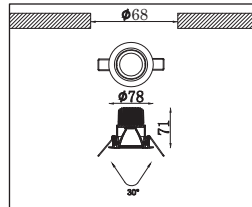

LED DOWNLIGHTS (ACCENTVERLICHTING) (ACCENT LIGHTING)