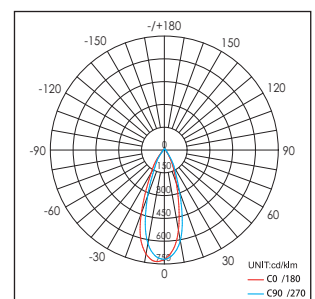

LED OPBOUWARMATUREN (LED SURFACE MOUNTED LIGHTS)

LED opbouwarmatuur. Behuizing gemaakt uit geëxtrudeerd aluminium, gepoederlakt in de kleuren wit, zwart of zilver. Verkrijgbaar in meerdere verlichtingshoeken. Voorzien van koud gewalst spiegeloptiek en verdiepte LED module om hinderlijke verblinding tegen te gaan. Het armatuur is uitgevoerd met een hoogwaardig koellichaam om de lichtterugval tot een minimum te beperken. Wordt compleet geleverd met geïntegreerde voeding.

Toepassingsgebieden: Musea, tentoonstellingen, beursstands, winkels, representatieve ruimtes, etc.

Surface mounted LED downlight with extruded aluminum body, powder-coated in white, black or silver. Multiple beam angle options. Equipped with deep cone for anti-glare. Excellent heat sink capability to minimize the luminous degradation. Integral LED driver is included.

Applications: Museums, exhibitions, trade-fair stands, sales areas and promotional areas, etc.

Lichtbron (Light Source): Max 12.8W High power LED
Verlichtingshoek (Beam angle): 20°/40°
Kleurtemperatuur (Color temperature): 2700K/3000K/4100K/5600K
Lichtstroom (Light output): 828LM/850LM/920LM/1200LM
Kleurweergave index (Color rendering index): Ra ≥ 85/82/80/65
Bedrijfstemperatuur (Operating temperature): -30°C - +40°C
Aantal branduren (Rated life hours): 35,000 - 50,000
LED voeding (inclusief) (LED driver (included)): (CE,UL)
Voedingsspanning (Input voltage): 100-240V AC 50/60Hz
LED-stroom (LED-current): 1050mA
Opgenomen vermogen (inclusief voeding) (Power consumption (driver included)): Max 16W