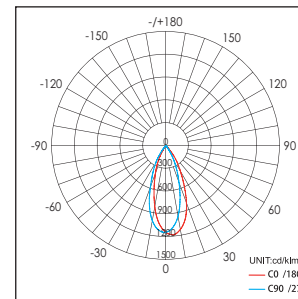

LED SPOTS (LED SPOTLIGHTS)

Verstelbaar LED opbouwarmatuur. Behuizing gemaakt uit geëxtrudeerd aluminium, gepoederlakt in de kleuren wit, zwart of zilver. Voorzien van koud gewalst spiegeloptiek en verdiepte LED module om hinderlijke verblinding tegen te gaan. Het armatuur is 350° roteer- en 180° kantelbaar. Het armatuur is uitgevoerd met een hoogwaardig koellichaam om de lichtterugval tot een minimum te beperken. Wordt compleet geleverd met geïntegreerde voeding.

Toepassingsgebieden: Musea, tentoonstellingen, kunstgalerieën, hotels, restaurants, winkels, representatieve ruimtes, etc.

Adjustable surface mounted LED spotlight with extruded aluminum body, powder-coated in white, black or silver. Equipped with a cold rolled steel deep cone for anti-glare. 350° rotation and 180° tilting for multi-direction adjustment. Excellent heat sink capability to minimize the luminous degradation. Integral LED driver is included.

Applications: Museums, exhibitions, art galleries, hotel, restaurants, sales areas and promotional areas, etc.

Lichtbron (Light Source): Max 2x12.8W High power LED
Verlichtingshoek (Beam angle): 25°/40°
Kleurtemperatuur (Color temperature): 2700K/3000K/4100K/5600K
Lichtstroom (Light output): 1530LM/1700LM/1840LM/2400LM
Kleurweergave index (Color rendering index): Ra ≥ 85/82/80/65
Bedrijfstemperatuur (Operating temperature): -30° C - +40° C
Aantal branduren (Rated life hours): 35,000 - 50,000
LED voeding (inclusief) (LED driver (included)): (CE,UL)
Voedingsspanning (Input voltage): 100-240V AC 50/60Hz
LED-stroom (LED-current): 1050mA
Opgenomen vermogen (inclusief voeding) (Power consumption (driver included)): Max 2x16W