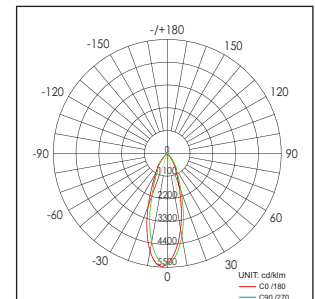

Verstelbaar LED inbouwarmatuur. Behuizing gemaakt uit geëxtrudeerd aluminium, gepoederlakt in de kleuren wit, zwart of zilver. Voorzien van koud gewalst zilver spiegeloptiek en verdiepte LED module om hinderlijke verblinding tegen te gaan. Het armatuur is 350° roteer- en 30° kantelbaar. Het armatuur is uitgevoerd met een hoogwaardig koellichaam om de lichtterugval tot een minimum te beperken. De voeding wordt separaat meegeleverd.

Toepassingsgebieden: Musea, tentoonstellingen, kunstgalerieën, hotels, restaurants, winkels, representatieve ruimtes, etc.

Adjustable recessed LED spotlight with extruded aluminum body, powder-coated in white, silver or black. Equipped with a cold rolled steel deep silver cone for anti-glare. 350° rotation and 30° tilting for multi-direction adjustment. Excellent heat sink capability to minimize the luminous degradation. Remote LED driver is included.

Applications: Museums, exhibitions, art galleries, hotels, restaurants, sales areas and promotional areas, etc.

Lichtbron (Light Source): 41W High power LED
Verlichtingshoek (Beam angle): 20°/40°/60°
Kleurtemperatuur (Color temperature): 3000K/4000K/6000K
Lichtstroom (Light output): 4100LM/4400LM/5070LM
Kleurweergave index (Color rendering index): Ra ≥ 80/80/65
Bedrijfstemperatuur (Operating temperature): -30°C- +40°C
Aantal branduren (Rated life hours): 35,000 - 50,000
LED voeding (inclusief) (LED driver (included)): (CE,UL)
Voedingsspanning (Input voltage): 100-240V AC 50/60Hz
LED-stroom (LED-current): 1100mA
Opgenomen vermogen (inclusief voeding) (Power consumption (driver included)): Max 49W

42149/ .. / .. / ..

Lichtkleur
Light color

0: 3000K

1: 4000K

2: 6000K

Verlichtingshoek
Beam angle

1: 20°

2: 40°

3: 60°