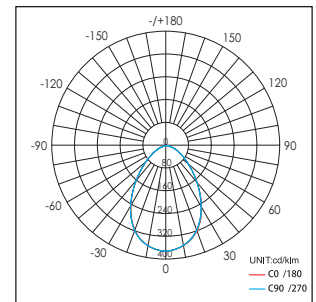

LED DOWNLIGHTS (ALGEMENE VERLICHTING) (GENERAL LIGHTING)

LED inbouwarmatuur. Behuizing gemaakt uit gegoten aluminium, gepoederlakt in de kleuren wit, zwart of zilver. Voorzien van matte aluminium reflector en een matte hoge transmissie acrylaat diffusor. Het armatuur is uitgevoerd met een hoogwaardig koellichaam om de lichtterugval tot een minimum te beperken. De voeding wordt separaat meegeleverd.

Toepassingsgebieden: Musea, beursstands, tentoonstellingen, winkels, representatieve ruimtes, etc.

Recessed LED downlight with die-cast aluminum body, powder-coated in white, silver or black. Frosted high purity aluminium reflector. Frosted acrylic diffuser of high transmittance. Excellent heat sink capability to minimize the luminous degradation. Remote LED driver is included.

Applications: Museums, trade-fair stands, exhibitions, sales areas and promotional areas, etc.

Lichtbron (Light Source): Max SMD LED 3020 9.12W
Verlichtingshoek (Beam angle): 100°
Kleurtemperatuur (Color temperature): 3000K/4000K/6000K
Lichtstroom (Light output): 730LM/803LM/912LM
Kleurweergave index (Color rendering index): Ra ≥ 80/75/70
Bedrijfstemperatuur (Operating temperature): -30°C - +40°C
Aantal branduren (Rated life hours): 35,000 - 50,000
LED voeding (inclusief) (LED driver (included)): (CE,UL)
Voedingsspanning (Input voltage): 100-240V AC 50/60Hz
LED-stroom (LED-current): 350mA
Opgenomen vermogen (inclusief voeding) (Power consumption (driver included)): Max 11W

1. 42113 / .. / .. / ..
2. Lichtkleur
     Light color
     - 0: 3000K
     - 1: 4000K
     - 2: 6000K
   - Verlichtingshoek
     Beam angle
     - 1: 100°
   - Armatuur kleur
     Fixture color
     - 0: Wit (White)
     - 1: Zwart (Black)
     - 2: Zilver (Silver)

11W LED
Incl. LED Driver