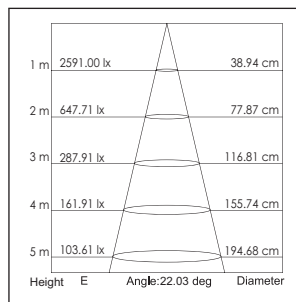

LED SPOTS (LED SPOTLIGHTS)

Verstelbaar LED opbouwarmatuur. Behuizing gemaakt uit geëxtrudeerd aluminium, gepoederlakt in de kleuren wit, zwart of zilver. Voorzien van koud gewalst spiegeloptiek en verdiepte LED module om hinderlijke verblinding tegen te gaan. Het armatuur is 350° roteer- en 180° kantelbaar. Het armatuur is uitgevoerd met een hoogwaardig koellichaam om de lichtterugval tot een minimum te beperken. Wordt compleet geleverd met geïntegreerde voeding.

Toepassingsgebieden: Musea, tentoonstellingen, kunstgalerieën, hotels, restaurants, winkels, representatieve ruimtes, etc.

Adjustable surface mounted LED spotlight with extruded aluminum body, powder-coated in white, black or silver. Equipped with a cold rolled steel deep cone for anti-glare. 350° rotation and 180° tilting for multi-direction adjustment. Excellent heat sink capability to minimize the luminous degradation. Integral LED driver is included.

Applications: Museums, exhibitions, art galleries, hotel, restaurants, sales areas and promotional areas, etc.

Lichtbron (Light Source): Max 2x12.8W High power LED
Verlichtingshoek (Beam angle): 25°/40°
Kleurtemperatuur (Color temperature): 2700K/3000K/4100K/5600K
Lichtstroom (Light output): 1530LM/1700LM/1840LM/2400LM
Kleurweergave index (Color rendering index): Ra ≥ 85/82/80/65
Bedrijfstemperatuur (Operating temperature): -30° C - +40° C
Aantal branduren (Rated life hours): 35,000 - 50,000
LED voeding (inclusief) (LED driver (included)): (CE,UL)
Voedingsspanning (Input voltage): 100-240V AC 50/60Hz
LED-stroom (LED-current): 1050mA
Opgenomen vermogen (inclusief voeding) (Power consumption (driver included)): Max 2x16W