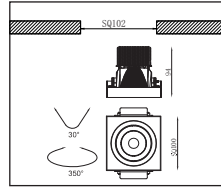

LED DOWNLIGHTS (ACCENTVERLICHTING) (ACCENT LIGHTING)