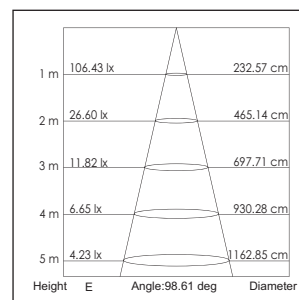

Toepassingsgebieden: Kantoren, winkels, representatieve ruimtes, musea, tentoonstellingen, kunstgalerieën, hotels, restaurants, toiletten, etc.

Recessed LED spotlight. Specially made housing with low mounting depth. Made of extruded aluminum, powder-coated in white, silver or black. Equipped with frosted acrylic diffuser. Excellent heat sink capability to minimize the luminous degradation. Remote LED driver is included.

Applications: Offices, sales areas, promotional areas, museums, exhibitions, art galleries, hotels, restaurants, toilets, etc.

Lichtbron (Light Source): SMD LED 3014 16.8W

Verlichtingshoek (Beam angle): 100°

Kleurtemperatuur (Color temperature): 3000K/4000K/6000K

Lichtstroom (Light output): 1200LM/1280LM/1300LM

Kleurweergave index (Color rendering index): Ra ≥ 82/70/65

Bedrijfstemperatuur (Operating temperature): -30°C- +40°C

Aantal branduren (Rated life hours): 35,000 - 50,000

LED voeding (inclusief) (LED driver (included)): (CE,UL)

Voedingsspanning (Input voltage): 100-240V AC 50/60Hz

LED-stroom (LED-current): 700mA

Opgenomen vermogen (inclusief voeding) (Power consumption (driver included)): Max 19W

42143/.../.../...

Lichtkleur
Light color

0: 3000K

1: 4000K

2: 6000K

Verlichtingshoek
Beam angle

1: 100°

Armatuur kleur
Fixture color

0: Wit (White)

1: Zwart (Black)

2: Zilver (Silver)

19W LED
Incl. LED Driver

LED
16.8W 100°