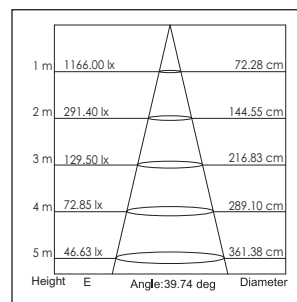

LED DOWNLIGHTS (ALGEMENE VERLICHTING) (GENERAL LIGHTING)

LED inbouwarmatuur. Behuizing gemaakt uit gegoten aluminium, gepoederlakt in de kleuren wit, zwart of zilver. Verkrijgbaar in meerdere verlichtingshoeken. Voorzien van hoogglans spiegel. Het armatuur is uitgevoerd met een hoogwaardig koellichaam om de lichtterugval tot een minimum te beperken. De voeding wordt separaat meegeleverd.

Toepassingsgebieden: Musea, beursstands, tentoonstellingen, winkels, representatieve ruimtes, etc.

Recessed LED downlight with die-cast aluminum body, powder-coated in white, silver or black. Multiple beam angle options. High purity anodized silver aluminum reflector. Excellent heat sink capability to minimize the luminous degradation. Remote LED driver is included.

Applications: Museums, trade-fair stands, exhibitions, sales areas and promotional areas, etc.

Lichtbron (Light Source): Max 12.8W High power LED
Verlichtingshoek (Beam angle): 25°/40°
Kleurtemperatuur (Color temperature): 2700K/3000K/4100K/5600K
Lichtstroom (Light output): 828LM/850LM/920LM/1200LM
Kleurweergave index (Color rendering index): Ra ≥ 85/82/80/65
Bedrijfstemperatuur (Operating temperature): -30°C - +80°C
Aantal branduren (Rated life hours): 35,000 - 50,000
LED voeding (inclusief) (LED driver (included)): (CE,UL)
Voedingsspanning (Input voltage): 100-240V AC 50/60Hz
LED-stroom (LED-current): 1050mA
Opgenomen vermogen (inclusief voeding) (Power consumption (driver included)): Max 16W

42102 / .. / .. / ..

Lichtkleur
Light color

- 0: 3000K
- 1: 4100K
- 2: 5600K
- 3: 2700K

Verlichtingshoek
Beam angle

- 1: 25°
- 2: 40°

Armatuur kleur
Fixture color

- 0: Wit (White)
- 1: Zwart (Black)
- 2: Zilver (Silver)

16W LED
Incl. separate LED Driver