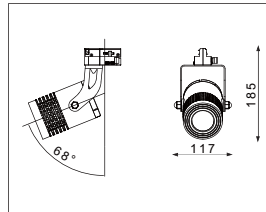

LED SPOTS (LED SPOTLIGHTS)

Verstelbaar LED armatuur voor trackmontage. Behuizing gemaakt uit geëxtrudeerd aluminium, gepoederlakt in de kleuren wit, zwart of zilver. Voorzien van koud gewalst spiegeloptiek en verdiepte LED module om hinderlijke verblinding tegen te gaan. Het armatuur is 350° roteer- en 136° kantelbaar. Het armatuur is uitgevoerd met een hoogwaardig koellichaam om de lichtterugval tot een minimum te beperken. Wordt compleet geleverd met geïntegreerde voeding.

Toepassingsgebieden: Musea, tentoonstellingen, kunstgalerieën, hotels, restaurants, winkels, representatieve ruimtes, etc.

Adjustable track mounted LED spotlight with extruded aluminum body, powder-coated in white, black or silver. Equipped with a cold rolled steel deep cone for anti-glare. 350° rotation and 136° tilting for multi-direction adjustment. Excellent heat sink capability to minimize the luminous degradation. Integral LED driver is included.

Applications: Museums, exhibitions, art galleries, hotel, restaurants, sales areas and promotional areas, etc.

Lichtbron (Light Source): Max 12.8W High power LED
Verlichtingshoek (Beam angle): 25°/ 40°
Kleurtemperatuur (Color temperature): 2700K/3000K/4100K/5600K
Lichtstroom (Light output): 765LM/850LM/920LM/1200LM
Kleurweergave index (Color rendering index): Ra ≥ 85/82/80/65
Bedrijfstemperatuur (Operating temperature): -30°C- +40°C
Aantal branduren (Rated life hours): 35,000 - 50,000
LED voeding (inclusief) (LED driver (included)): (CE,UL)
Voedingsspanning (Input voltage): 100-240V AC 50/60Hz
LED-stroom (LED-current): 1050mA
Opgenomen vermogen (inclusief voeding) (Power consumption (driver included)): Max 16W

42156/ .. / .. / ..

Lichtkleur
Light color

- 0: 3000K
- 1: 4100K
- 2: 5600K
- 3: 2700K

Verlichtingshoek
Beam angle

- 1: 25°
- 2: 40°

Armatuur kleur
Fixture color

- 0: Wit (White)
- 1: Zwart (Black)
- 2: Zilver (Silver)

16W LED
Incl. LED Driver