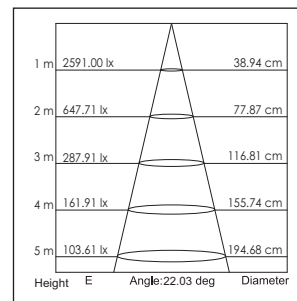

LED DOWNLIGHTS (ACCENTVERLICHTING) (ACCENT LIGHTING)

LED inbouwarmatuur. Behuizing gemaakt uit gegoten aluminium, gepoederlakt in de kleuren wit, zwart of zilver. Verkrijgbaar in meerdere verlichtingshoeken. Voorzien van koud gewalst spiegeloptiek en verdiepte LED module om hinderlijke verblinding tegen te gaan. Het armatuur is uitgevoerd met een hoogwaardig koellichaam om de lichtterugval tot een minimum te beperken. De voeding wordt separaat meegeleverd.

Toepassingsgebieden: Hotels, musea, tentoonstellingen, restaurants, cafés, beursstands, winkels, representatieve ruimtes, etc.

Recessed LED downlight with die-cast aluminum body, powder-coated in white, silver or black. Multiple beam angle options. Cold rolled steel deep cone for anti-glare. Excellent heat sink capability to minimize the luminous degradation. Remote LED driver is included.

Applications: Hotels, museums, exhibitions, restaurants, cafes, trade fair stands, sales areas and promotional areas, etc.

Lichtbron (Light Source): Max 12.8W High power LED
Verlichtingshoek (Beam angle): 25°/40°
Kleurtemperatuur (Color temperature): 2700K/3000K/4100K/5600K
Lichtstroom (Light output): 828LM/850LM/920LM/1200LM
Kleurweergave index (Color rendering index): Ra ≥ 85/82/80/65
Bedrijfstemperatuur (Operating temperature): -30°C- +40°C
Aantal branduren (Rated life hours): 35,000 - 50,000
LED voeding (inclusief) (LED driver (included)): (CE,UL)
Voedingsspanning (Input voltage): 100-240V AC 50/60Hz
LED-stroom (LED-current): 1050mA
Opgenomen vermogen (inclusief voeding) (Power consumption (driver included)): Max 16W

42017 / .. / .. / ..

Lichtkleur
Light color

- 0: 3000K
- 1: 4100K
- 2: 5600K
- 3: 2700K

Verlichtingshoek
Beam angle

- 1: 25°
- 2: 40°