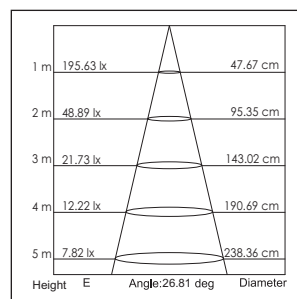

LED hanglamp opbouwarmatuur. Behuizing gemaakt uit geëxtrudeerd aluminium, gepoederlakt in de kleuren wit, zwart of zilver. Voorzien van koud gewalst spiegeloptiek en verdiepte LED module om hinderlijke verblinding tegen te gaan. Het armatuur is uitgevoerd met een hoogwaardig koellichaam om de lichtterugval tot een minimum te beperken. Wordt compleet geleverd met geïntegreerde voeding.

Toepassingsgebieden: Musea, tentoonstellingen, beursstands, winkels, representatieve ruimtes, etc.

Surface mounted LED pendant light with extruded aluminum body, powder-coated in white, black or silver. Equipped with deep cone for anti-glare. Excellent heat sink capability to minimize the luminous degradation. Integral LED driver is included.

Applications: Museums, exhibitions, trade-fair stands, sales areas and promotional areas, etc.

Lichtbron (Light Source): Max 4.6W High power LED
Verlichtingshoek (Beam angle): 20°/40°
Kleurtemperatuur (Color temperature): 2700K/3000K/4100/5600K
Lichtstroom (Light output): 234LM/265LM/310LM/360LM
Kleurweergave index (Color rendering index): Ra ≥ 83/82/74/65
Bedrijfstemperatuur (Operating temperature): -30°C - +40°C
Aantal branduren (Rated life hours): 35,000 - 50,000
LED voeding (inclusief) (LED driver (included)): (CE,UL)
Voedingsspanning (Input voltage): 100-240V AC 50/60Hz
LED-stroom (LED-current): 350mA
Opgenomen vermogen (inclusief voeding) (Power consumption (driver included)): Max 6W

42136 / .. / .. / ..

Lichtkleur
Light color

- 0: 3000K
- 1: 4100K
- 2: 5600K
- 3: 2700K

Verlichtingshoek
Beam angle

- 1: 20°
- 2: 40°

Armatuur kleur
Fixture color

- 0: Wit (White)
- 1: Zwart (Black)
- 2: Zilver (Silver)

6W LED
Incl. LED Driver