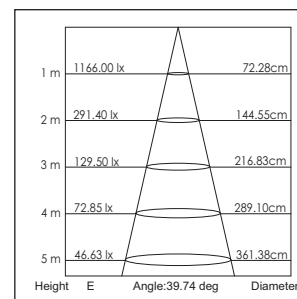

LED OPBOUWARMATUREN (LED SURFACE MOUNTED LIGHTS)

LED hanglamp. Behuizing gemaakt uit geëxtrudeerd aluminium, gepoederlakt in de kleuren wit, zwart of zilver. Het armatuur is in meerdere verlichtingshoeken instelbaar. Voorzien van koud gewalst spiegeloptiek en verdiepte LED module om hinderlijke verblinding tegen te gaan. Het armatuur is uitgevoerd met een hoogwaardig koellichaam om de lichtterugval tot een minimum te beperken. Wordt compleet geleverd met geïntegreerde voeding.

Toepassingsgebieden: Musea, tentoonstellingen, recepties, beurstands, winkels, representatieve ruimtes, etc.

Surface mounted LED pendant light with extruded aluminum body, powder-coated in white, black or silver. Multiple beam angle options. Cold rolled steel deep cone for anti-glare. Excellent heat sink capability to minimize the luminous degradation. Integral LED driver is included.

Applications: Museums, exhibitions, trade-fair stands, receptions, sales areas and promotional areas, etc.

Lichtbron (Light Source): Max 12.8W High power LED
Verlichtingshoek (Beam angle): 25°/40°
Kleurtemperatuur (Color temperature): 2700K/3000K/4100K/5600K
Lichtstroom (Light output): 828LM/850LM/920LM/1200LM
Kleurweergave index (Color rendering index): Ra ≥ 85/82/80/65
Bedrijfstemperatuur (Operating temperature): -30°C- +40°C
Aantal branduren (Rated life hours): 35,000 - 50,000
LED voeding (inclusief) (LED driver (included)): (CE,UL)
Voedingsspanning (Input voltage): 100-240V AC 50/60Hz
LED-stroom (LED-current): 1050mA
Opgenomen vermogen (inclusief voeding) (Power consumption (driver included)): Max 16W

42155 / .. / .. / ..

Lichtkleur
Light color

- 0: 3000K
- 1: 4100K
- 2: 5600K
- 3: 2700K

Verlichtingshoek
Beam angle

- 1: 25°
- 2: 40°