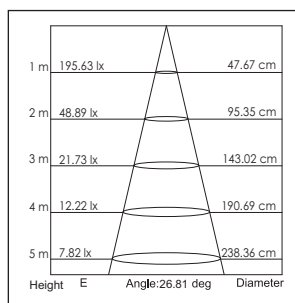

LED OPBOUWARMATUREN (LED SURFACE MOUNTED LIGHTS)

LED opbouwarmatuur. Behuizing gemaakt uit geëxtrudeerd aluminium, gepoederlakt in de kleuren wit, zwart of zilver. Voorzien van koud gewalst spiegeloptiek en verdiepte LED module om hinderlijke verblinding tegen te gaan. Het armatuur is uitgevoerd met een hoogwaardig koellichaam om de lichtterugval tot een minimum te beperken. Wordt compleet geleverd met geïntegreerde voeding.

Toepassingsgebieden: Musea, tentoonstellingen, beursstands, winkels, representatieve ruimtes, etc.

Surface mounted LED pendant light with extruded aluminum body, powder-coated in white, black or silver. Equipped with deep cone for anti-glare. Excellent heat sink capability to minimize the luminous degradation. Integral LED driver is included.

Applications: Museums, exhibitions, trade-fair stands, sales areas and promotional areas, etc.

Lichtbron (Light Source): Max 4.6W High power LED
Verlichtingshoek (Beam angle): 20°/40°
Kleurtemperatuur (Color temperature): 2700K/3000K/4100K/5600K
Lichtstroom (Light output): 234LM/265LM/310LM/360LM
Kleurweergave index (Color rendering index): Ra ≥ 83/82/74/65
Bedrijfstemperatuur (Operating temperature): -30°C - +40°C
Aantal branduren (Rated life hours): 35,000 - 50,000
LED voeding (inclusief) (LED driver (included)): (CE,UL)
Voedingsspanning (Input voltage): 100-240V AC 50/60Hz
LED-stroom (LED-current): 350mA
Opgenomen vermogen (inclusief voeding) (Power consumption (driver included)): Max 6W

1. 42135 / .. / .. / ..
2. Lichtkleur
     Light color
   - 0: 3000K
   - 1: 4100K
   - 2: 5600K
   - 3: 2700K
   - Verlichtingshoek
     Beam angle
   - 1: 20°
   - 2: 40°
   - Armatuur kleur
     Fixture color
   - 0: Wit (White)
   - 1: Zwart (Black)
   - 2: Zilver (Silver)

6W LED
Incl. LED Driver