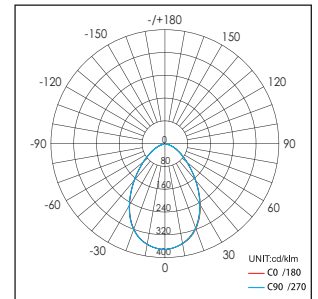

Recessed LED downlight with die-cast aluminum body, powder-coated in white, silver or black. Frosted high purity aluminium reflector. Frosted acrylic diffuser of high transmittance. Excellent heat sink capability to minimize the luminous degradation. Remote LED driver is included.

Applications: Museums, trade-fair stands, exhibitions, sales areas and promotional areas, etc.

Lichtbron (Light Source): Max SMD LED 3020 9.1W
Verlichtingshoek (Beam angle): 80°
Kleurtemperatuur (Color temperature): 3000K/4000K/6000K
Lichtstroom (Light output): 730LM/803LM/912LM
Kleurweergave index (Color rendering index): Ra ≥ 80/75/70
Bedrijfstemperatuur (Operating temperature): -30°C - +40°C
Aantal branduren (Rated life hours): 35,000 - 50,000
LED voeding (inclusief) (LED driver (included)): (CE,UL)
Voedingsspanning (Input voltage): 100-240V AC 50/60Hz
LED-stroom (LED-current): 350mA
Opgenomen vermogen (inclusief voeding) (Power consumption (driver included)): Max 11W

42109 / .. / .. / ..

Lichtkleur
Light color

- 0: 3000K
- 1: 4000K
- 2: 6000K

Verlichtingshoek
Beam angle

- 1: 80°

Armatuur kleur
Fixture color

- 0: Wit (White)
- 1: Zwart (Black)
- 2: Zilver (Silver)

11W LED
Incl. LED Driver

(Accessoires: verkrijgbaar met 421100011, 421100012, 421100013, 421100014, 421100015, zie pagina 101)

(Accessories: available with 421100011, 421100012, 421100013, 421100014, 421100015, see page 101)