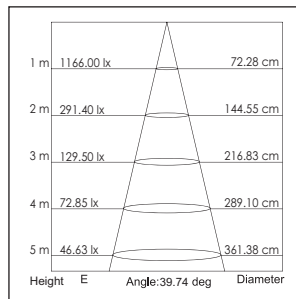

LED SPOTS (LED SPOTLIGHTS)

Verstelbaar LED opbouwarmatuur. Behuizing gemaakt uit geëxtrudeerd aluminium, gepoederlakt in de kleuren wit, zwart of zilver. Voorzien van koud gewalst spiegeloptiek en verdiepte LED module om hinderlijke verblinding tegen te gaan. Het armatuur is 350° roteer- en 180° kantelbaar. Het armatuur is uitgevoerd met een hoogwaardig koellichaam om de lichtterugval tot een minimum te beperken. Wordt compleet geleverd met geïntegreerde voeding.

Toepassingsgebieden: Musea, tentoonstellingen, kunstgalerieën, hotels, restaurants, winkels, representatieve ruimtes, etc.

Adjustable surface mounted LED spotlight with extruded aluminum body, powder-coated in white, black or silver. Equipped with a cold rolled steel deep cone for anti-glare. 350° rotation and 180° tilting for multi-direction adjustment. Excellent heat sink capability to minimize the luminous degradation. Integral LED driver is included.

Applications: Museums, exhibitions, art galleries, hotel, restaurants, sales areas and promotional areas, etc.

Lichtbron (Light Source): Max 2x12.8W High power LED
Verlichtingshoek (Beam angle): 25°/40°
Kleurtemperatuur (Color temperature): 2700K/3000K/4100K/5600K
Lichtstroom (Light output): 1530LM/1700LM/1840LM/2400LM
Kleurweergave index (Color rendering index): Ra ≥ 85/82/80/65
Bedrijfstemperatuur (Operating temperature): -30° C - +40° C
Aantal branduren (Rated life hours): 35,000 - 50,000
LED voeding (inclusief) (LED driver (included)): (CE,UL)
Voedingsspanning (Input voltage): 100-240V AC 50/60Hz
LED-stroom (LED-current): 1050mA
Opgenomen vermogen (inclusief voeding) (Power consumption (driver included)): Max 2x16W