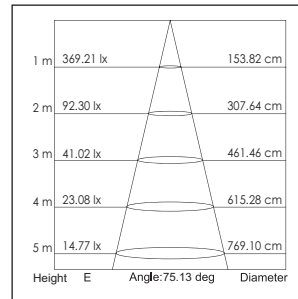

Recessed LED downlight with die-cast aluminum body, powder-coated in white, silver or black. Frosted high purity aluminium reflector. Frosted acrylic diffuser of high transmittance. Excellent heat sink capability to minimize the luminous degradation. Remote LED driver is included.

Applications: Museums, trade-fair stands, exhibitions, sales areas and promotional areas, etc.

Lichtbron (Light Source): Max SMD LED 3020 9.1W
Verlichtingshoek (Beam angle): 80°
Kleurtemperatuur (Color temperature): 3000K/4000K/6000K
Lichtstroom (Light output): 730LM/803LM/912LM
Kleurweergave index (Color rendering index): Ra ≥ 80/75/70
Bedrijfstemperatuur (Operating temperature): -30°C - +40°C
Aantal branduren (Rated life hours): 35,000 - 50,000
LED voeding (inclusief) (LED driver (included)): (CE,UL)
Voedingsspanning (Input voltage): 100-240V AC 50/60Hz
LED-stroom (LED-current): 350mA
Opgenomen vermogen (inclusief voeding) (Power consumption (driver included)): Max 11W

42109 / .. / .. / ..

Lichtkleur
Light color

- 0: 3000K
- 1: 4000K
- 2: 6000K

Verlichtingshoek
Beam angle

- 1: 80°

Armatuur kleur
Fixture color

- 0: Wit (White)
- 1: Zwart (Black)
- 2: Zilver (Silver)

11W LED
Incl. LED Driver

(Accessoires: verkrijgbaar met 421100011, 421100012, 421100013, 421100014, 421100015, zie pagina 101)

(Accessories: available with 421100011, 421100012, 421100013, 421100014, 421100015, see page 101)