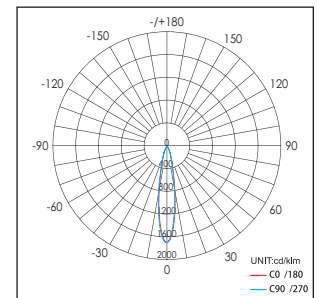

LED SPOTS (LED SPOTLIGHTS)

Verstelbaar LED armatuur voor trackmontage. Behuizing gemaakt uit geëxtrudeerd aluminium, gepoederlakt in de kleuren wit, zwart of zilver. Voorzien van koud gewalst spiegeloptiek en verdiepte LED module om hinderlijke verblinding tegen te gaan. Het armatuur is 350° roteer- en 180° kantelbaar. Het armatuur is uitgevoerd met een hoogwaardig koellichaam om de lichtterugval tot een minimum te beperken. Wordt compleet geleverd met geïntegreerde voeding.

Toepassingsgebieden: Musea, tentoonstellingen, kunstgalerieën, hotels, restaurants, winkels, representatieve ruimtes, etc.

Adjustable track mounted LED spotlight with extruded aluminum body, powder-coated in white, black or silver. Equipped with a cold rolled steel deep cone for anti-glare. 350° rotation and 180° tilting for multi-direction adjustment. Excellent heat sink capability to minimize the luminous degradation. Integral LED driver is included.

Applications: Museums, exhibitions, art galleries, hotel, restaurants, sales areas and promotional areas, etc.

Lichtbron (Light Source): Max 6.3W High power LED
Verlichtingshoek (Beam angle): 20°/40°
Kleurtemperatuur (Color temperature): 2700K/3000K/4100K/5600K
Lichtstroom (Light output): 378LM/420LM/450LM/560LM
Kleurweergave index (Color rendering index): Ra ≥ 83/82/80/65
Bedrijfstemperatuur (Operating temperature): -30°C - +40°C
Aantal branduren (Rated life hours): 35,000 - 50,000
LED voeding (inclusief) (LED driver (included)): (CE,UL)
Voedingsspanning (Input voltage): 100-240V AC 50/60Hz
LED-stroom (LED-current): 700mA
Opgenomen vermogen (inclusief voeding) (Power consumption (driver included)): Max 9W

42007 / .. / .. / ..

Lichtkleur
Light color