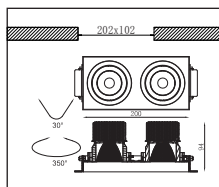

LED DOWNLIGHTS (ACCENTVERLICHTING) (ACCENT LIGHTING)

Verstelbaar randloos LED inbouwarmatuur. Behuizing gemaakt uit gegoten aluminium, gepoederlakt in de kleuren wit, zwart of zilver. Verkrijgbaar in meerdere verlichtingshoeken. Voorzien van koud gewalst spiegeloptiek en verdiepte LED module om hinderlijke verblinding tegen te gaan. Het armatuur is 350° roteer- en 30° kantelbaar. Het armatuur is uitgevoerd met een hoogwaardig koellichaam om de lichtterugval tot een minimum te beperken. De voeding wordt separaat meegeleverd.

Toepassingsgebieden: Hotels, musea, tentoonstellingen, restaurants, cafés, winkels, representatieve ruimtes, etc.

Recessed trimless LED downlight with die-cast aluminum body, powder-coated in white, black or silver. Multiple beam angle options. Equipped with deep cone for anti-glare, 350° rotation and 30° tilting. Excellent heat sink capability to minimize the luminous degradation. Remote LED driver is included.

Applications: Hotels, museums, exhibitions, restaurants, cafes, sales areas and promotional areas, etc.

Lichtbron (Light Source): Max 2x12.8W High power LED
Verlichtingshoek (Beam angle): 25°/40°
Kleurtemperatuur (Color temperature): 2700K/3000K/4100K/5600K
Lichtstroom (Light output): 1656LM/1700LM/1840LM/2400LM
Kleurweergave index (Color rendering index): Ra ≥ 85/82/80/65
Bedrijfstemperatuur (Operating temperature): -30°C- +40°C
Aantal branduren (Rated life hours): 35,000 - 50,000
LED voeding (inclusief) (LED driver (included)): (CE,UL)
Voedingsspanning (Input voltage): 100-240V AC 50/60Hz
LED-stroom (LED-current): 1050mA
Opgenomen vermogen (inclusief voeding) (Power consumption (driver included)): Max 2x16W

42121 / .. / .. / ..

Lichtkleur
Light color

- 0: 3000K
- 1: 4100K
- 2: 5600K
- 3: 2700K

Verlichtingshoek
Beam angle

- 1: 25°
- 2: 40°

Armatuur kleur
Fixture color

- 0: Wit (White)
- 1: Zwart (Black)
- 2: Zilver (Silver)

2 x 16W LED
2 x Incl. LED Driver