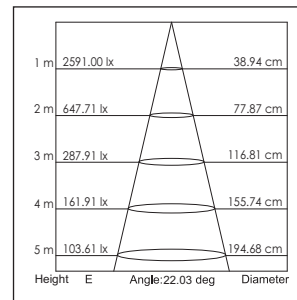

LED DOWNLIGHTS (ACCENTVERLICHTING) (ACCENT LIGHTING)

Verstelbaar LED inbouwarmatuur. Behuizing gemaakt uit gegoten aluminium, gepoederlakt in de kleuren wit, zwart of zilver. Verkrijgbaar in meerdere verlichtingshoeken. Voorzien van koud gewalst spiegeloptiek en verdiepte LED module om hinderlijke verblinding tegen te gaan. Het armatuur is 350° roteer- en 30° kantelbaar. Het armatuur is uitgevoerd met een hoogwaardig koellichaam om de lichtterugval tot een minimum te beperken. De voeding wordt separaat meegeleverd.

Toepassingsgebieden: Hotels, musea, tentoonstellingen, restaurants, cafés, beursstands, winkels, representatieve ruimtes, etc.

Adjustable recessed LED downlight with die-cast aluminum body, powder-coated in white, silver or black. Multiple beam angle options. Equipped with deep cone for anti-glare, excellent heat sink capability to minimize the luminous degradation, 350° rotation and 30° tilting. Remote LED driver is included.

Applications: Hotels, museums, exhibitions, restaurants, cafes, trade fair stands, sales areas and promotional areas, etc.

Lichtbron (Light Source): Max 12.8W High power LED
Verlichtingshoek (Beam angle): 25°/40°
Kleurtemperatuur (Color temperature): 2700K/3000K/4100K/5600K
Lichtstroom (Light output): 828LM/850LM/920LM/1200LM
Kleurweergave index (Color rendering index): Ra ≥ 85/82/80/65
Bedrijfstemperatuur (Operating temperature): -30°C- +40°C
Aantal branduren (Rated life hours): 35,000 - 50,000
LED voeding (inclusief) (LED driver (included)): (CE,UL)
Voedingsspanning (Input voltage): 100-240V AC 50/60Hz
LED-stroom (LED-current): 1050mA
Opgenomen vermogen (inclusief voeding) (Power consumption (driver included)): Max 16W

42019 / .. / .. / ..