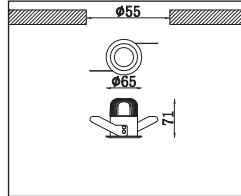

LED DOWNLIGHTS (ACCENTVERLICHTING) (ACCENT LIGHTING)

LED inbouwarmatuur. Behuizing gemaakt uit gegoten aluminium, gepoederlakt in de kleuren wit, zwart of zilver. Voorzien van koud gewalst spiegeloptiek en verdiepte LED module om hinderlijke verblinding tegen te gaan. Het armatuur is uitgevoerd met een hoogwaardig koellichaam om de lichtterugval tot een minimum te beperken. De voeding wordt separaat meegeleverd.

Toepassingsgebieden: Hotels, musea, tentoonstellingen, restaurants, cafés, winkels, representatieve ruimtes, etc.

Recessed LED downlight with die-cast aluminum body, powder-coated in white, silver or black. Equipped with deep cone for anti-glare. Excellent heat sink capability to minimize the luminous degradation. Remote LED driver is included.

Applications: Hotels, museums, exhibitions, restaurants, cafes, sales areas and promotional areas, etc.

Lichtbron (Light Source): Max 4.6W High power LED

Verlichtingshoek (Beam angle): 20°

Kleurtemperatuur (Color temperature): 2700K/3000K/4100K/5600K

Lichtstroom (Light output): 234LM/265LM/280LM/360LM

Kleurweergave index (Color rendering index): Ra ≥ 83/82/80/65

Bedrijfstemperatuur (Operating temperature): -30°C - +40°C

Aantal branduren (Rated life hours): 35,000 - 50,000

LED voeding (inclusief) (LED driver (included)): (CE,UL)

Voedingsspanning (Input voltage): 100-240V AC 50/60Hz

LED-stroom (LED-current): 350mA

Opgenomen vermogen (inclusief voeding) (Power consumption (driver included)): Max 6W

42043 / .. / .. / ..

Lichtkleur
Light color

0: 3000K

1: 4100K

2: 5600K

3: 2700K

Verlichtingshoek
Beam angle

1: 20°

Armatuur kleur
Fixture color

0: Wit (White)

1: Zwart (Black)

2: Zilver (Silver)

6W LED
Incl. separate LED Driver