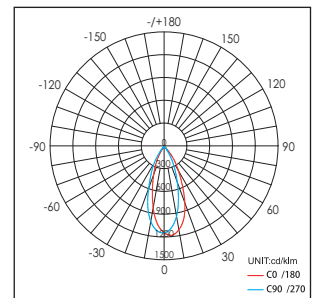

LED inbouwarmatuur. Behuizing gemaakt uit gegoten aluminium, gepoederlakt in de kleuren wit, zwart of zilver. Verkrijgbaar in meerdere verlichtingshoeken. Voorzien van koud gewalst spiegeloptiek en verdiepte LED module om hinderlijke verblinding tegen te gaan. Het armatuur is uitgevoerd met een hoogwaardig koellichaam om de lichtterugval tot een minimum te beperken. De voeding wordt separaat meegeleverd.

Toepassingsgebieden: Hotels, musea, tentoonstellingen, restaurants, cafés, winkels, representatieve ruimtes, etc.

Recessed LED downlight with die-cast aluminum body, powder-coated in white, silver or black. Multiple beam angle options. Equipped with deep cone for anti-glare. Excellent heat sink capability to minimize the luminous degradation. Remote LED driver is included.

Applications: Hotels, museums, exhibitions, restaurants, cafes, sales areas and promotional areas, etc.

Lichtbron (Light Source): Max 12.8W High power LED
Verlichtingshoek (Beam angle): 25°/40°
Kleurtemperatuur (Color temperature): 2700K/3000K/4100K/5600K
Lichtstroom (Light output): 828LM/850LM/920LM/1200LM
Kleurweergave index (Color rendering index): Ra ≥ 85/82/80/65
Bedrijfstemperatuur (Operating temperature): -30°C - +40°C
Aantal branduren (Rated life hours): 35,000 - 50,000
LED voeding (inclusief) (LED driver (included)): (CE,UL)
Voedingsspanning (Input voltage): 100-240V AC 50/60Hz
LED-stroom (LED-current): 1050mA
Opgenomen vermogen (inclusief voeding) (Power consumption (driver included)): Max 16W

42117 / .. / .. / ..

- Lichtkleur
  Light color
- 0: 3000K
- 1: 4100K
- 2: 5600K
- 3: 2700K
- Verlichtingshoek
  Beam angle
- 1: 25°
- 2: 40°
- Armatuur kleur
  Fixture color
- 0: Wit (White)
- 1: Zwart (Black)
- 2: Zilver (Silver)

16W LED
Incl. LED Driver