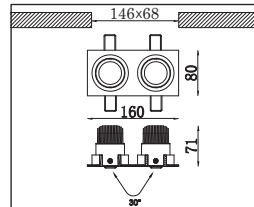

Verstelbaar LED inbouwarmatuur. Behuizing gemaakt uit gegoten aluminium, gepoederlakt in de kleuren wit, zwart of zilver. Verkrijgbaar in meerdere verlichtingshoeken. Voorzien van koud gewalst spiegeloptiek en verdiepte LED module om hinderlijke verblinding tegen te gaan. Het armatuur is uitgevoerd met een hoogwaardig koellichaam om de lichtterugval tot een minimum te beperken. Het armatuur is 30° kantelbaar. De voeding wordt separaat meegeleverd.

Toepassingsgebieden: Hotels, musea, tentoonstellingen, restaurants, cafés, winkels, representatieve ruimtes, etc.

Adjustable recessed LED downlight with die-cast aluminum body, powder-coated in white, silver or black. Multiple beam angle options. Equipped with deep cone for anti-glare. Excellent heat sink capability to minimize the luminous degradation, 30° tilting. Remote LED driver is included.

Applications: Hotels, museums, exhibitions, restaurants, cafes, sales areas and promotional areas, etc.

Lichtbron (Light Source): Max 2x6.3W High power LED

Verlichtingshoek (Beam angle): 20°/40°

Kleurtemperatuur (Color temperature): 2700K/3000K/4100K/5600K

Lichtstroom (Light output): 756LM/840LM/900LM/1120LM

Kleurweergave index (Color rendering index): Ra ≥ 83/82/80/65

Bedrijfstemperatuur (Operating temperature): -30°C- +40°C

Aantal branduren (Rated life hours): 35,000 - 50,000

LED voeding (inclusief) (LED driver (included)): (CE,UL)

Voedingsspanning (Input voltage): 100-240V AC 50/60Hz

LED-stroom (LED-current): 700mA

Opgenomen vermogen (inclusief voeding) (Power consumption (driver included)): Max 2x9W

42037 / .. / .. / ..

Lichtkleur
Light color

0: 3000K

1: 4100K

2: 5600K

3: 2700K

Verlichtingshoek
Beam angle

1: 20°

2: 40°

Armatuur kleur
Fixture color

0: Wit (White)

1: Zwart (Black)

2: Zilver (Silver)

2 x 9W LED
2 x Incl. separate LED Driver

VF CE IP40