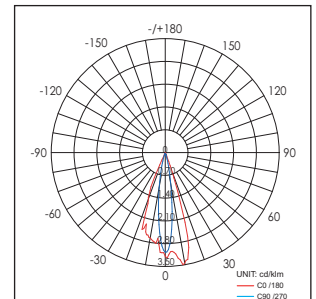

LED OPBOUWARMATUREN (LED SURFACE MOUNTED LIGHTS)

LED hanglamp. Gefabriceerd uit geanodiseerd aluminium. Het koellichaam en de aanraakschakelaar maken onderdeel uit van het eigentijdse ontwerp. Wordt compleet geleverd met geïntegreerde voeding.

Toepassingsgebieden: Hotels, musea, tentoonstellingen, beursstands, winkels, etc.

Surface mounted LED pendant light with extruded aluminum body. The heat sink and the touch switch are part of the contemporary design. Integral LED driver is included.

Applications: Hotels, museums, exhibitions, trade-fair stands, sales areas, etc.

Lichtbron (Light Source): Max 1W High power LED
Verlichtingshoek (Beam angle): 10°/25°
Kleurtemperatuur (Color temperature): 3000K/4000K/6000K
Lichtstroom (Light output): 80LM/90LM/98LM
Kleurweergave index (Color rendering index): Ra ≥ 80/75/72
Bedrijfstemperatuur (Operating temperature): -30°C- +40°C
Aantal branduren (Rated life hours): 35,000 - 50,000
LED voeding (inclusief) (LED driver (included)): (CE,UL)
Voedingsspanning (Input voltage): 100-240V AC 50/60Hz
LED-stroom (LED-current): 350mA
Opgenomen vermogen (inclusief voeding) (Power consumption (driver included)): Max 1W

42154 / .. / .. / ..

Lichtkleur
Light color

0: 3000K

1: 4000K

2: 6000K

Verlichtingshoek
Beam angle

1: 10°

2: 25°

Armatuur kleur
Fixture color

0: Geanodiseerd (anodized)

1W LED
Incl. LED Driver