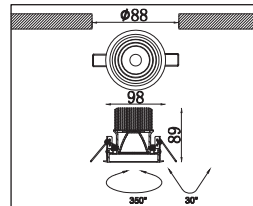

LED DOWNLIGHTS (ACCENTVERLICHTING) (ACCENT LIGHTING)

Verstelbaar LED inbouwarmatuur. Behuizing gemaakt uit gegoten aluminium, gepoederlakt in de kleuren wit, zwart of zilver. Verkrijgbaar in meerdere verlichtingshoeken. Voorzien van koud gewalst spiegeloptiek en verdiepte LED module om hinderlijke verblinding tegen te gaan. Het armatuur is 350° roteer- en 30° kantelbaar. Het armatuur is uitgevoerd met een hoogwaardig koellichaam om de lichtterugval tot een minimum te beperken. De voeding wordt separaat meegeleverd.

Toepassingsgebieden: Hotels, musea, tentoonstellingen, restaurants, cafés, beursstands, winkels, representatieve ruimtes, etc.

Adjustable recessed LED downlight with die-cast aluminum body, powder-coated in white, silver or black. Multiple beam angle options. Equipped with deep cone for anti-glare, excellent heat sink capability to minimize the luminous degradation, 350° rotation and 30° tilting. Remote LED driver is included.

Applications: Hotels, museums, exhibitions, restaurants, cafes, trade fair stands, sales areas and promotional areas, etc.

Lichtbron (Light Source): Max 12.8W High power LED
Verlichtingshoek (Beam angle): 25°/40°
Kleurtemperatuur (Color temperature): 2700K/3000K/4100K/5600K
Lichtstroom (Light output): 828LM/850LM/920LM/1200LM
Kleurweergave index (Color rendering index): Ra ≥ 85/82/80/65
Bedrijfstemperatuur (Operating temperature): -30°C- +40°C
Aantal branduren (Rated life hours): 35,000 - 50,000
LED voeding (inclusief) (LED driver (included)): (CE,UL)
Voedingsspanning (Input voltage): 100-240V AC 50/60Hz
LED-stroom (LED-current): 1050mA
Opgenomen vermogen (inclusief voeding) (Power consumption (driver included)): Max 16W

42019 / .. / .. / ..

Lichtkleur
Light color

- 0: 3000K
- 1: 4100K
- 2: 5600K
- 3: 2700K

Verlichtingshoek
Beam angle

- 1: 25°
- 2: 40°

Armatuur kleur
Fixture color

- 0: Wit (White)
- 1: Zwart (Black)
- 2: Zilver (Silver)

16W LED
Incl. separate LED Driver