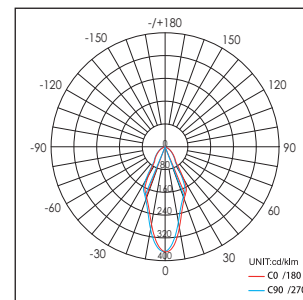

LED DOWNLIGHTS (ACCENTVERLICHTING) (ACCENT LIGHTING)

LED inbouwarmatuur. Behuizing gemaakt uit gegoten aluminium, gepoederlakt in de kleuren wit, zwart of zilver. Verkrijgbaar in meerdere verlichtingshoeken. Voorzien van koud gewalst spiegeloptiek en verdiepte LED module om hinderlijke verblinding tegen te gaan. Het armatuur is uitgevoerd met een hoogwaardig koellichaam om de lichtterugval tot een minimum te beperken. De voeding wordt separaat meegeleverd.

Toepassingsgebieden: Hotels, musea, tentoonstellingen, restaurants, cafés, winkels, representatieve ruimtes, etc.

Recessed LED downlight with die-cast aluminum body, powder-coated in white, silver or black. Multiple beam angle options. Equipped with deep cone for anti-glare. Excellent heat sink capability to minimize the luminous degradation. Remote LED driver is included.

Applications: Hotels, museums, exhibitions, restaurants, cafes, sales areas and promotional areas, etc.

Lichtbron (Light Source): Max 6.3W High power LED
Verlichtingshoek (Beam angle): 20°/40°
Kleurtemperatuur (Color temperature): 2700K/3000K/4100K/5600K
Lichtstroom (Light output): 378LM/420LM/450LM/560LM
Kleurweergave index (Color rendering index): Ra ≥ 83/82/80/65
Bedrijfstemperatuur (Operating temperature): -30°C - +40°C
Aantal branduren (Rated life hours): 35,000 - 50,000
LED voeding (inclusief) (LED driver (included)): (CE,UL)
Voedingsspanning (Input voltage): 100-240V AC 50/60Hz
LED-stroom (LED-current): 700mA
Opgenomen vermogen (inclusief voeding) (Power consumption (driver included)): Max 9W

42034 / .. / .. / ..