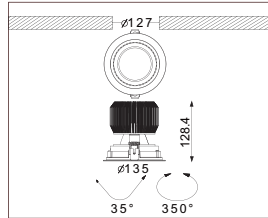

LED DOWNLIGHTS (ACCENTVERLICHTING) (ACCENT LIGHTING)

Verstelbaar LED inbouwarmatuur. Behuizing gemaakt uit geëxtrudeerd aluminium, gepoederlakt in de kleuren wit, zwart of zilver. Voorzien van koud gewalst zilver spiegeloppoetiek en verdiepte LED module om hinderlijke verblinding tegen te gaan. Het armatuur is 350° roteer- en 35° kantelbaar. Het armatuur is uitgevoerd met een hoogwaardig koellichaam om de lichtterugval tot een minimum te beperken. De voeding wordt separaat meegeleverd.

Toepassingsgebieden: Musea, tentoonstellingen, kunstgalerieën, hotels, restaurants, winkels, representatieve ruimtes, etc.

Adjustable recessed LED spotlight with extruded aluminum body, powder-coated in white, silver or black. Equipped with a cold rolled steel deep silver cone for anti-glare. 350° rotation and 35° tilting for multi-direction adjustment. Excellent heat sink capability to minimize the luminous degradation. Remote LED driver is included.

Applications: Museums, exhibitions, art galleries, hotels, restaurants, sales areas and promotional areas, etc.

Lichtbron (Light Source): 25.2W High power LED
Verlichtingshoek (Beam angle): 15°/25°
Kleurtemperatuur (Color temperature): 2700K/3000K/4100K/5600K
Lichtstroom (Light output): 1800LM/2000LM/2200LM/2800LM
Kleurweergave index (Color rendering index): Ra ≥ 82/80/65
Bedrijfstemperatuur (Operating temperature): -30°C- +40°C
Aantal branduren (Rated life hours): 35,000 - 50,000
LED voeding (inclusief) (LED driver (included)): (CE,UL)
Voedingsspanning (Input voltage): 100-240V AC 50/60Hz
LED-stroom (LED-current): 700mA
Opgenomen vermogen (inclusief voeding) (Power consumption (driver included)): Max 28W

42151/.../.../...

Lichtkleur
Light color

- 0: 3000K
- 1: 4100K
- 2: 5600K
- 3: 2700K

Verlichtingshoek
Beam angle

- 1: 15°
- 2: 25°

Armatuur kleur
Fixture color

- 0: Wit (White)
- 1: Zwart (Black)
- 2: Zilver (Silver)

28W LED
Incl. LED Driver