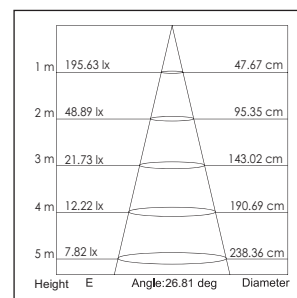

Verstelbaar LED armatuur voor trackmontage. Behuizing gemaakt uit geëxtrudeerd aluminium, gepoederlakt in de kleuren wit, zwart of zilver. Voorzien van koud gewalst spiegeloptiek en verdiepte LED module om hinderlijke verblinding tegen te gaan. Het armatuur is 350° roteer- en 180° kantelbaar. Het armatuur is uitgevoerd met een hoogwaardig koellichaam om de lichtterugval tot een minimum te beperken. Wordt compleet geleverd met geïntegreerde voeding.

Toepassingsgebieden: Musea, tentoonstellingen, kunstgalerieën, hotels, restaurants, winkels, representatieve ruimtes, etc.

Adjustable track mounted LED spotlight with extruded aluminum body, powder-coated in white, black or silver. Equipped with a cold rolled steel deep cone for anti-glare. 350° rotation and 180° tilting for multi-direction adjustment. Excellent heat sink capability to minimize the luminous degradation. Integral LED driver is included.

Applications: Museums, exhibitions, art galleries, hotel, restaurants, sales areas and promotional areas, etc.

Lichtbron (Light Source): Max 1x4.6W High power LED
Verlichtingshoek (Beam angle): 20°/40°
Kleur temperatuur (Color temperature): 2700K/3000K/4000K/6000K
Lichtstroom (Light output): 234LM/320LM/360LM/392LM
Kleurweergave index (Color rendering index): Ra ≥ 83/80/75/72
Bedrijfstemperatuur (Operating temperature): -30°C- +40°C
Aantal branduren (Rated life hours): 35,000 - 50,000
LED voeding (inclusief) (LED driver (included)): (CE,UL)
Voedingsspanning (Input voltage): 100-240V AC 50/60Hz
LED-stroom (LED-current): 350mA
Opgenomen vermogen (inclusief voeding) (Power consumption (driver included)): Max 6W

42011 / .. / .. / ..

Lichtkleur
Light color

- 0: 3000K
- 1: 4000K
- 2: 6000K
- 3: 2700K