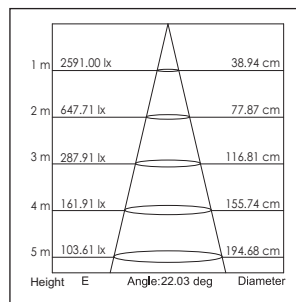

LED DOWNLIGHTS (ACCENTVERLICHTING) (ACCENT LIGHTING)

Verstelbaar LED inbouwarmatuur. Behuizing gemaakt uit gegoten aluminium, gepoederlakt in de kleuren wit, zwart of zilver. Verkrijgbaar in meerdere verlichtingshoeken. Voorzien van koud gewalst spiegeloptiek en verdiepte LED module om hinderlijke verblinding tegen te gaan. Het armatuur is 350° roteer- en 30° kantelbaar. Het armatuur is uitgevoerd met een hoogwaardig koellichaam om de lichtterugval tot een minimum te beperken. De voeding wordt separaat meegeleverd.

Toepassingsgebieden: Hotels, musea, tentoonstellingen, restaurants, cafés, winkels, representatieve ruimtes, etc.

Adjustable recessed LED downlight with die-cast aluminum body, powder-coated in white, black or silver. Multiple beam angle options. Equipped with deep cone for anti-glare, 350° rotation and 30° tilting. Excellent heat sink capability to minimize the luminous degradation. Remote LED driver is included.

Applications: Hotels, museums, exhibitions, restaurants, cafes, sales areas and promotional areas, etc.

Lichtbron (Light Source): Max 2x12.8W High power LED
Verlichtingshoek (Beam angle): 25°/40°
Kleurtemperatuur (Color temperature): 2700K/3000K/4100K/5600K
Lichtstroom (Light output): 1656LM/1700LM/1840LM/2400LM
Kleurweergave index (Color rendering index): Ra ≥ 85/82/80/65
Bedrijfstemperatuur (Operating temperature): -30°C - +40°C
Aantal branduren (Rated life hours): 35,000 - 50,000
LED voeding (inclusief) (LED driver (included)): (CE,UL)
Voedingsspanning (Input voltage): 100-240V AC 50/60Hz
LED-stroom (LED-current): 1050mA
Opgenomen vermogen (inclusief voeding) (Power consumption (driver included)): Max 2x16W

42122 / .. / .. / ..

Lichtkleur
Light color