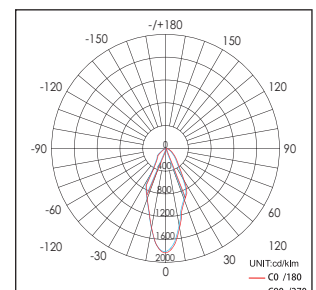

Verstelbaar LED opbouwarmatuur. Behuizing gemaakt uit geëxtrudeerd aluminium, gepoederlakt in de kleuren wit, zwart of zilver. Voorzien van koud gewalst spiegeloptiek en verdiepte LED module om hinderlijke verblinding tegen te gaan. Het armatuur is 350° roteer- en 180° kantelbaar. Het armatuur is uitgevoerd met een hoogwaardig koellichaam om de lichtterugval tot een minimum te beperken. Wordt compleet geleverd met geïntegreerde voeding.

Toepassingsgebieden: Musea, tentoonstellingen, kunstgalerieën, hotels, restaurants, winkels, representatieve ruimtes, etc.

Adjustable surface mounted LED spotlight with extruded aluminum body, powder-coated in white, black or silver. Equipped with a cold rolled steel deep cone for anti-glare. 350° rotation and 180° tilting for multi-direction adjustment. Excellent heat sink capability to minimize the luminous degradation. Integral LED driver is included.

Applications: Museums, exhibitions, art galleries, hotel, restaurants, sales areas and promotional areas, etc.

Lichtbron (Light Source): Max 2x6.3W High power LED
Verlichtingshoek (Beam angle): 20° / 40°
Kleurtemperatuur (Color temperature): 2700K/3000K/4100K/5600K
Lichtstroom (Light output): 756LM/840LM/900LM/1120LM
Kleurweergave index (Color rendering index): Ra ≥ 83/82/80/65
Bedrijfstemperatuur (Operating temperature): -30°C - +40°C
Aantal branduren (Rated life hours): 35,000 - 50,000
LED voeding (inclusief) (LED driver (included)): (CE,UL)
Voedingsspanning (Input voltage): 100-240V AC 50/60Hz
LED-stroom (LED-current): 700mA
Opgenomen vermogen (inclusief voeding) (Power consumption (driver included)): Max 2x9W

42004 / .. / .. / ..

Lichtkleur
Light color

- 0: 3000K
- 1: 4100K
- 2: 5600K
- 3: 2700K