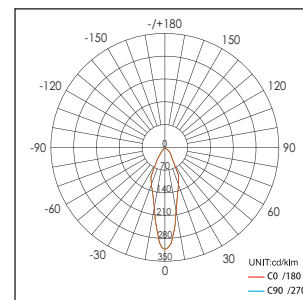

LED SPOTS (LED SPOTLIGHTS)

Verstelbaar LED opbouwarmatuur. Behuizing gemaakt uit geëxtrudeerd aluminium, gepoederlakt in de kleuren wit, zwart of zilver. Voorzien van koud gewalst spiegeloptiek en verdiepte LED module om hinderlijke verblinding tegen te gaan. Het armatuur is 350° roteer- en 180° kantelbaar. Het armatuur is uitgevoerd met een hoogwaardig koellichaam om de lichtterugval tot een minimum te beperken. Wordt compleet geleverd met geïntegreerde voeding.

Toepassingsgebieden: Musea, tentoonstellingen, kunstgalerieën, hotels, restaurants, winkels, representatieve ruimtes, etc.

Adjustable surface mounted LED spotlight with extruded aluminum body, powder-coated in white, black or silver. Equipped with a cold rolled steel deep cone for anti-glare. 350° rotation and 180° tilting for multi-direction adjustment. Excellent heat sink capability to minimize the luminous degradation. Integral LED driver is included.

Applications: Museums, exhibitions, art galleries, hotel, restaurants, sales areas and promotional areas, etc.

Lichtbron (Light Source): Max 4.6W High power LED
Verlichtingshoek (Beam angle): 20°/40°
Kleur temperatuur (Color temperature): 2700K/3000K/5600K
Lichtstroom (Light output): 234LM/265LM/360LM
Kleurweergave index (Color rendering index): Ra ≥ 83/82/65
Bedrijfstemperatuur (Operating temperature): -30° C - +40° C
Aantal branduren (Rated life hours): 35,000 - 50,000
LED voeding (inclusief) (LED driver (included)): (CE,UL)
Voedingsspanning (Input voltage): 100-240V AC 50/60Hz
LED-stroom (LED-current): 350mA
Opgenomen vermogen (inclusief voeding) (Power consumption (driver included)): Max 6W

42009 / .. / .. / ..

Lichtkleur
Light color

- 0: 3000K
- 1: 5600K
- 2: 2700K