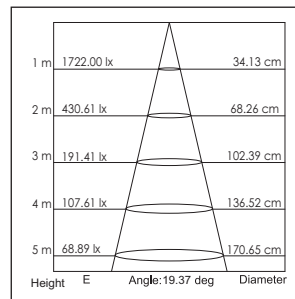

Verstelbaar LED inbouwarmatuur. Behuizing gemaakt uit gegoten aluminium, gepoederlakt in de kleuren wit, zwart of zilver. Verkrijgbaar in meerdere verlichtingshoeken. Voorzien van koud gewalst spiegeloptiek en verdiepte LED module om hinderlijke verblinding tegen te gaan. Het armatuur is uitgevoerd met een hoogwaardig koellichaam om de lichtterugval tot een minimum te beperken. Het armatuur is 30° kantelbaar. De voeding wordt separaat meegeleverd.

Toepassingsgebieden: Hotels, musea, tentoonstellingen, restaurants, cafés, winkels, representatieve ruimtes, etc.

Adjustable recessed LED downlight with die-cast aluminum body, powder-coated in white, silver or black. Multiple beam angle options. Equipped with deep cone for anti-glare. Excellent heat sink capability to minimize the luminous degradation, 30° tilting. Remote LED driver is included.

Applications: Hotels, museums, exhibitions, restaurants, cafes, sales areas and promotional areas, etc.

Lichtbron (Light Source): Max 6.3W High power LED

Verlichtingshoek (Beam angle): 20°/40°

Kleurtemperatuur (Color temperature): 2700K/3000K/4100K/5600K

Lichtstroom (Light output): 378LM/420LM/450LM/560LM

Kleurweergave index (Color rendering index): Ra ≥ 83/82/80/65

Bedrijfstemperatuur (Operating temperature): -30°C - +40°C

Aantal branduren (Rated life hours): 35,000 - 50,000

LED voeding (inclusief) (LED driver (included)): (CE,UL)

Voedingsspanning (Input voltage): 100-240V AC 50/60Hz

LED-stroom (LED-current): 700mA

Opgenomen vermogen (inclusief voeding) (Power consumption (driver included)): Max 9W

42035 / .. / .. / ..

Lichtkleur
Light color

0: 3000K

1: 4100K

2: 5600K

3: 2700K

Verlichtingshoek
Beam angle

1: 20°

2: 40°

Armatuur kleur
Fixture color