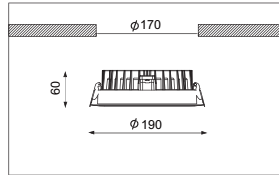

LED inbouwarmatuur. De speciaal ontwikkelde behuizing met lage inbouwdiepte is gemaakt uit geëxtrudeerd aluminium, gepoederlakt in de kleuren wit, zilver of zwart. Voorzien van matte acrylaat lens. Het armatuur is uitgevoerd met een hoogwaardig koellichaam om de lichtterugval tot een minimum te beperken. Wordt compleet geleverd met voeding.

Toepassingsgebieden: Kantoren, winkels, representatieve ruimtes, musea, tentoonstellingen, kunstgalerieën, hotels, restaurants, toiletten, etc.

Recessed LED spotlight. Specially made housing with low mounting depth. Made of extruded aluminum, powder-coated in white, silver or black. Equipped with frosted acrylic diffuser. Excellent heat sink capability to minimize the luminous degradation. Remote LED driver is included.

Applications: Offices, sales areas, promotional areas, museums, exhibitions, art galleries, hotels, restaurants, toilets, etc.

Lichtbron (Light Source): SMD LED 3014 16.8W

Verlichtingshoek (Beam angle): 100°

Kleurtemperatuur (Color temperature): 3000K/4000K/6000K

Lichtstroom (Light output): 1200LM/1280LM/1300LM

Kleurweergave index (Color rendering index): Ra ≥ 82/70/65

Bedrijfstemperatuur (Operating temperature): -30°C- +40°C

Aantal branduren (Rated life hours): 35,000 - 50,000

LED voeding (inclusief) (LED driver (included)): (CE,UL)

Voedingsspanning (Input voltage): 100-240V AC 50/60Hz

LED-stroom (LED-current): 700mA

Opgenomen vermogen (inclusief voeding) (Power consumption (driver included)): Max 19W

42143/.../.../...

Lichtkleur
Light color

0: 3000K

1: 4000K

2: 6000K

Verlichtingshoek
Beam angle

1: 100°

Armatuur kleur
Fixture color

0: Wit (White)

1: Zwart (Black)

2: Zilver (Silver)

19W LED
Incl. LED Driver

LED
16.8W 100°