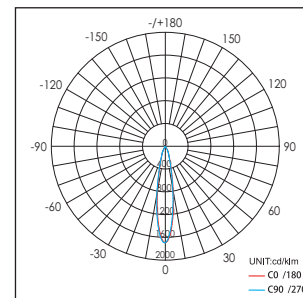

LED DOWNLIGHTS (ACCENTVERLICHTING) (ACCENT LIGHTING)

LED inbouwarmatuur. Behuizing gemaakt uit gegoten aluminium, gepoederlakt in de kleuren wit, zwart of zilver. Verkrijgbaar in meerdere verlichtingshoeken. Voorzien van koud gewalst spiegeloptiek en verdiepte LED module om hinderlijke verblinding tegen te gaan. Het armatuur is uitgevoerd met een hoogwaardig koellichaam om de lichtterugval tot een minimum te beperken. De voeding wordt separaat meegeleverd.

Toepassingsgebieden: Hotels, musea, tentoonstellingen, restaurants, cafés, winkels, representatieve ruimtes, etc.

Recessed LED downlight with die-cast aluminum body, powder-coated in white, silver or black. Multiple beam angle options. Equipped with deep cone for anti-glare. Excellent heat sink capability to minimize the luminous degradation. Remote LED driver is included.

Applications: Hotels, museums, exhibitions, restaurants, cafes, sales areas and promotional areas, etc.

Lichtbron (Light Source): Max 6.3W High power LED
Verlichtingshoek (Beam angle): 20°/40°
Kleurtemperatuur (Color temperature): 2700K/3000K/4100K/5600K
Lichtstroom (Light output): 378LM/420LM/450LM/560LM
Kleurweergave index (Color rendering index): Ra ≥ 83/82/80/65
Bedrijfstemperatuur (Operating temperature): -30°C- +40°C
Aantal branduren (Rated life hours): 35,000 - 50,000
LED voeding (inclusief) (LED driver (included)): (CE,UL)
Voedingsspanning (Input voltage): 100-240V AC 50/60Hz
LED-stroom (LED-current): 700mA
Opgenomen vermogen (inclusief voeding) (Power consumption (driver included)): Max 9W

42036 / .. / .. / ..