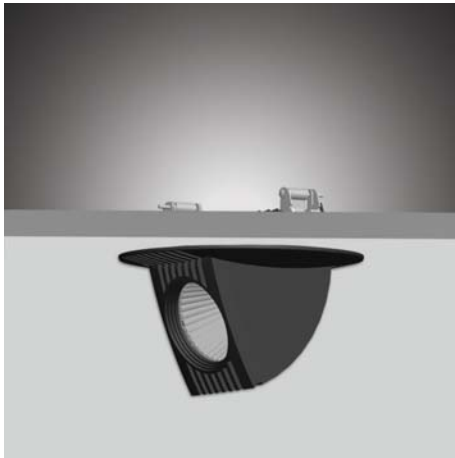

LED DOWNLIGHTS (ACCENTVERLICHTING) (ACCENT LIGHTING)