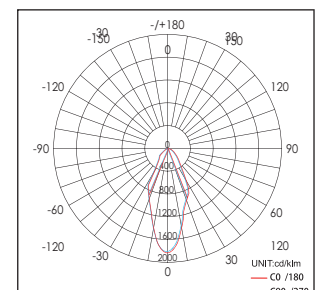

LED SPOTS (LED SPOTLIGHTS)

Verstelbaar LED opbouwarmatuur. Behuizing gemaakt uit geëxtrudeerd aluminium, gepoederlakt in de kleuren wit, zwart of zilver. Voorzien van koud gewalst spiegeloptiek en verdiepte LED module om hinderlijke verblinding tegen te gaan. Het armatuur is 350° roteer- en 180° kantelbaar. Het armatuur is uitgevoerd met een hoogwaardig koellichaam om de lichtterugval tot een minimum te beperken. Wordt compleet geleverd met geïntegreerde voeding.

Toepassingsgebieden: Musea, tentoonstellingen, kunstgalerieën, hotels, restaurants, winkels, representatieve ruimtes, etc.

Adjustable surface mounted LED spotlight with extruded aluminum body, powder-coated in white, black or silver. Equipped with a cold rolled steel deep cone for anti-glare. 350° rotation and 180° tilting for multi-direction adjustment. Excellent heat sink capability to minimize the luminous degradation. Integral LED driver is included.

Applications: Museums, exhibitions, art galleries, hotel, restaurants, sales areas and promotional areas, etc.

Lichtbron (Light Source): Max 6.3W High power LED
Verlichtingshoek (Beam angle): 20°/40°
Kleurtemperatuur (Color temperature): 2700K/3000K/4100K/5600K
Lichtstroom (Light output): 378LM/420LM/450LM/560LM
Kleurweergave index (Color rendering index): Ra ≥ 83/82/80/65
Bedrijfstemperatuur (Operating temperature): -30°C - +40°C
Aantal branduren (Rated life hours): 35,000 - 50,000
LED voeding (inclusief) (LED driver (included)): (CE,UL)
Voedingsspanning (Input voltage): 100-240V AC 50/60Hz
LED-stroom (LED-current): 700mA
Opgenomen vermogen (inclusief voeding) (Power consumption (driver included)): Max 9W

42005 / .. / .. / ..

Lichtkleur
Light color