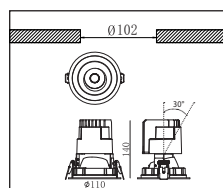

LED DOWNLIGHTS (ALGEMENE VERLICHTING) (GENERAL LIGHTING)

Verstelbaar LED inbouwarmatuur. Behuizing gemaakt uit gegoten aluminium, gepoederlakt in de kleuren wit, zwart of zilver. Verkrijgbaar in meerdere verlichtingshoeken. Voorzien van hoogglans spiegel. Het armatuur is 350° roteer- en 30° kantelbaar. Het armatuur is uitgevoerd met een hoogwaardig koellichaam om de lichtterugval tot een minimum te beperken. De voeding wordt separaat meegeleverd.

Toepassingsgebieden: Musea, beursstands, tentoonstellingen, winkels, representatieve ruimtes, etc.

Adjustable recessed LED downlight with die-cast aluminum body, powder-coated in white, silver or black. Multiple beam angle options. High purity anodized silver aluminum reflector. Excellent heat sink capability to minimize the luminous degradation, 350° rotation and 30° tilting. Remote LED driver is included.

Applications: Museums, trade-fair stands, exhibitions, sales areas and promotional areas, etc.

Lichtbron (Light Source): Max 12.8W High power LED
Verlichtingshoek (Beam angle): 25°/40°
Kleurtemperatuur (Color temperature): 2700K/3000K/4100K/5600K
Lichtstroom (Light output): 828LM/850LM/920LM/1200LM
Kleurweergave index (Color rendering index): Ra ≥ 85/82/80/65
Bedrijfstemperatuur (Operating temperature): -30°C - +80°C
Aantal branduren (Rated life hours): 35,000 - 50,000
LED voeding (inclusief) (LED driver (included)): (CE,UL)
Voedingsspanning (Input voltage): 100-240V AC 50/60Hz
LED-stroom (LED-current): 1050mA
Opgenomen vermogen (inclusief voeding) (Power consumption (driver included)): Max 16W

42101 / .. / .. / ..

Lichtkleur
Light color

- 0: 3000K
- 1: 4100K
- 2: 5600K
- 3: 2700K

Verlichtingshoek
Beam angle

- 1: 25°
- 2: 40°

Armatuur kleur
Fixture color

- 0: Wit (White)
- 1: Zwart (Black)
- 2: Zilver (Silver)

16W LED
Incl. separate LED Driver