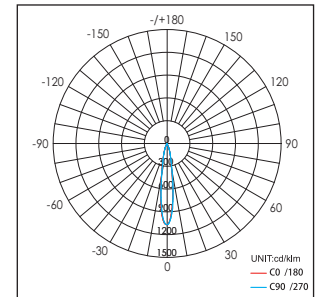

Toepassingsgebieden: Hotels, musea, tentoonstellingen, restaurants, cafés, winkels, representatieve ruimtes, etc.

Adjustable recessed LED downlight with die-cast aluminum body, powder-coated in white, silver or black. Equipped with deep cone for anti-glare. Excellent heat sink capability to minimize the luminous degradation, 350° rotation and 30° tilting. Remote LED driver is included.

Applications: Hotels, museums, exhibitions, restaurants, cafes, sales areas and promotional areas, etc.

42044 / .. / .. / ..

Lichtkleur
Light color

- 0: 3000K
- 1: 4100K
- 2: 5600K
- 3: 2700K

Verlichtingshoek
Beam angle

- 1: 20°

Armatuur kleur
Fixture color

- 0: Wit (White)
- 1: Zwart (Black)
- 2: Zilver (Silver)

6W LED
Incl. separate LED Driver

Lichtbron (Light Source): Max 4.6W High power LED

Verlichtingshoek (Beam angle): 20°

Kleurtemperatuur (Color temperature): 2700K/3000K/4100K/5600K

Lichtstroom (Light output): 234LM/265LM/280LM/360LM

Kleurweergave index (Color rendering index): Ra ≥ 83/82/80/65

Bedrijfstemperatuur (Operating temperature): -30°C- +40°C

Aantal branduren (Rated life hours): 35,000 - 50,000

LED voeding (inclusief) (LED driver (included)): (CE,UL)

Voedingsspanning (Input voltage): 100-240V AC 50/60Hz

LED-stroom (LED-current): 350mA

Opgenomen vermogen (inclusief voeding) (Power consumption (driver included)): Max 6W