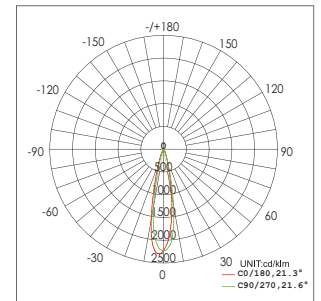

LED DOWNLIGHTS (ACCENTVERLICHTING) (ACCENT LIGHTING)

Verstelbaar LED inbouwarmatuur. Behuizing gemaakt uit geëxtrudeerd aluminium, gepoederlakt in de kleuren wit, zwart of zilver. Het armatuur is uitgevoerd met een AR111 lichtbron welke hinderlijke verblinding tegen gaat. Voorzien van een hoogwaardig koellichaam om de lichtterugval tot een minimum te beperken. Armatuur kan direct worden aangesloten op 220V-230V. AR111 lichtbron is vervangbaar.

Toepassingsgebieden: Kantoren, winkels, representatieve ruimtes, musea, tentoonstellingen, kunstgalerieën, hotels, restaurants, toiletten, etc.

Recessed adjustable LED downlight with die-cast aluminum body powder-coated in white, silver or black. Equipped with a reflecting LED-AR111 light source for anti-glare. Excellent heat sink capability to minimize the luminous degradation. Can be connected to 220V-230V power directly. AR111 light source is replaceable.

Applications: Offices, sales areas, promotional areas, museums, exhibitions, art galleries, hotels, restaurants, toilets, etc.

Lichtbron (Light Source): 10W High power LED
Verlichtingshoek (Beam angle): 20°
Kleurtemperatuur (Color temperature): 3000K/4100K/5600K
Lichtstroom (Light output): 800LM/850LM/930LM
Kleurweergave index (Color rendering index): Ra ≥ 82/80/65
Bedrijfstemperatuur (Operating temperature): -30°C - +40°C
Aantal branduren (Rated life hours): 35,000 - 50,000
LED voeding (inclusief) (LED driver (included)): (CE,JUL)
Voedingsspanning (Input voltage): 100-240V AC 50/60Hz
LED-stroom (LED-current): 350mA
Opgenomen vermogen (inclusief voeding) (Power consumption (driver included)): Max 12W