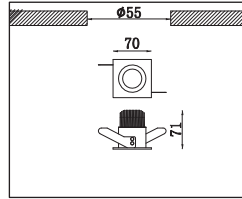

LED inbouwarmatuur. Behuizing gemaakt uit gegoten aluminium, gepoederlakt in de kleuren wit, zwart of zilver. Voorzien van koud gewalst spiegeloptiek en verdiepte LED module om hinderlijke verblinding tegen te gaan. Het armatuur is uitgevoerd met een hoogwaardig koellichaam om de lichtterugval tot een minimum te beperken. De voeding wordt separaat meegeleverd.

Toepassingsgebieden: Hotels, musea, tentoonstellingen, restaurants, cafés, winkels, representatieve ruimtes, etc.

Recessed LED downlight with die-cast aluminum body, powder-coated in white, silver or black. Equipped with deep cone for anti-glare. Excellent heat sink capability to minimize the luminous degradation. Remote LED driver is included.

Applications: Hotels, museums, exhibitions, restaurants, cafes, sales areas and promotional areas, etc.

Lichtbron (Light Source): Max 4.6W High power LED

Verlichtingshoek (Beam angle): 20°

Kleurtemperatuur (Color temperature): 2700K/3000K/4100K/5600K

Lichtstroom (Light output): 234LM/265LM/280LM/360LM

Kleurweergave index (Color rendering index): Ra ≥ 83/82/80/65

Bedrijfstemperatuur (Operating temperature): -30°C - +40°C

Aantal branduren (Rated life hours): 35,000 - 50,000

LED voeding (inclusief) (LED driver (included)): (CE,UL)

Voedingsspanning (Input voltage): 100-240V AC 50/60Hz

LED-stroom (LED-current): 350mA

Opgenomen vermogen (inclusief voeding) (Power consumption (driver included)): Max 6W

42042 / .. / .. / ..

Lichtkleur
Light color

0: 3000K

1: 4100K

2: 5600K

3: 2700K

Verlichtingshoek
Beam angle

1: 20°

Armatuur kleur
Fixture color

0: Wit (White)

1: Zwart (Black)

2: Zilver (Silver)

6W LED
Incl. separate LED Driver