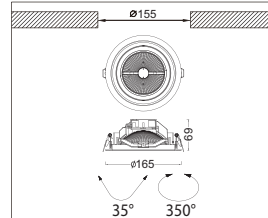

LED DOWNLIGHTS (ACCENTVERLICHTING) (ACCENT LIGHTING)

Verstelbaar LED inbouwarmatuur. Behuizing gemaakt uit geëxtrudeerd aluminium, gepoederlakt in de kleuren wit, zwart of zilver. Het armatuur is uitgevoerd met een AR111 lichtbron welke hinderlijke verblinding tegen gaat. Voorzien van een hoogwaardig koellichaam om de lichtterugval tot een minimum te beperken. Armatuur kan direct worden aangesloten op 220V-230V. AR111 lichtbron is vervangbaar.

Toepassingsgebieden: Kantoren, winkels, representatieve ruimtes, musea, tentoonstellingen, kunstgalerieën, hotels, restaurants, toiletten, etc.

Recessed adjustable LED downlight with die-cast aluminum body powder-coated in white, silver or black. Equipped with a reflecting LED-AR111 light source for anti-glare. Excellent heat sink capability to minimize the luminous degradation. Can be connected to 220V-230V power directly. AR111 light source is replaceable.

Applications: Offices, sales areas, promotional areas, museums, exhibitions, art galleries, hotels, restaurants, toilets, etc.

Lichtbron (Light Source): 10W High power LED
Verlichtingshoek (Beam angle): 20°
Kleurtemperatuur (Color temperature): 3000K/4100K/5600K
Lichtstroom (Light output): 800LM/850LM/930LM
Kleurweergave index (Color rendering index): Ra ≥ 82/80/65
Bedrijfstemperatuur (Operating temperature): -30°C - +40°C
Aantal branduren (Rated life hours): 35,000 - 50,000
LED voeding (inclusief) (LED driver (included)): (CE,JUL)
Voedingsspanning (Input voltage): 100-240V AC 50/60Hz
LED-stroom (LED-current): 350mA
Opgenomen vermogen (inclusief voeding) (Power consumption (driver included)): Max 12W

1. 42150/ .. / .. / ..
2. Lichtkleur
     Light color
   - 0: 3000K
   - 1: 4100K
   - 2: 5600K
   - Verlichtingshoek
     Beam angle
   - 1: 20°
   - Armatuur kleur
     Fixture color
   - 0: Wit (White)
   - 1: Zwart (Black)
   - 2: Zilver (Silver)

12W LED
Incl. LED Driver