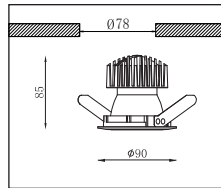

LED inbouwarmatuur. Behuizing gemaakt uit gegoten aluminium, gepoederlakt in de kleuren wit, zwart of zilver. Voorzien van matte aluminium reflector en een matte hoge transmissie acrylaat diffusor. Het armatuur is uitgevoerd met een hoogwaardig koellichaam om de lichtterugval tot een minimum te beperken. De voeding wordt separaat meegeleverd.

Toepassingsgebieden: Musea, beursstands, tentoonstellingen, winkels, representatieve ruimtes, etc.

Recessed LED downlight with die-cast aluminum body, powder-coated in white, silver or black. Frosted high purity aluminum reflector. Frosted acrylic diffuser of high transmittance. Excellent heat sink capability to minimize the luminous degradation. Remote LED driver is included.

Applications: Museums, trade-fair stands, exhibitions, sales areas and promotional areas, etc.

Lichtbron (Light Source): Max SMD LED 3020 3.6W
Verlichtingshoek (Beam angle): 80°
Kleurtemperatuur (Color temperature): 3000K/4000K/6000K
Lichtstroom (Light output): 288LM/317LM/360LM
Kleurweergave index (Color rendering index): Ra ≥ 80/75/70
Bedrijfstemperatuur (Operating temperature): -30°C - +40°C
Aantal branduren (Rated life hours): 35,000 - 50,000
LED voeding (inclusief) (LED driver (included)): (CE,UL)
Voedingsspanning (Input voltage): 100-240V AC 50/60Hz
LED-stroom (LED-current): 350mA
Opgenomen vermogen (inclusief voeding) (Power consumption (driver included)): Max 5W

1. 42111 / .. / .. / ..
2. Lichtkleur
     Light color
     - 0: 3000K
     - 1: 4000K
     - 2: 6000K
   - Verlichtingshoek
     Beam angle
     - 1: 80°
   - Armatuur kleur
     Fixture color
     - 0: Wit (White)
     - 1: Zwart (Black)
     - 2: Zilver (Silver)

5W LED
Incl. LED Driver