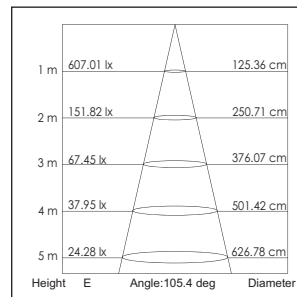

LED DOWNLIGHTS (ALGEMENE VERLICHTING) (GENERAL LIGHTING)

LED inbouwarmatuur. De speciaal ontwikkelde behuizing met lage inbouwdiepte is gemaakt uit geëxtrudeerd aluminium, gepoederlakt in de kleuren wit, zilver of zwart. Voorzien van matte acrylaat lens. Het armatuur is uitgevoerd met een hoogwaardig koellichaam om de lichtterugval tot een minimum te beperken. Wordt compleet geleverd met voeding.

Toepassingsgebieden: Kantoren, winkels, representatieve ruimtes, musea, tentoonstellingen, kunstgalerieën, hotels, restaurants, toiletten, etc.

Recessed LED spotlight. Specially made housing with low mounting depth. Made of extruded aluminum, powder-coated in white, silver or black. Equipped with frosted acrylic diffuser. Excellent heat sink capability to minimize the luminous degradation. Remote LED driver is included.

Applications: Offices, sales areas, promotional areas, museums, exhibitions, art galleries, hotels, restaurants, toilets, etc.

Lichtbron (Light Source): SMD LED 3014 21.6W
Verlichtingshoek (Beam angle): 100°
Kleurtemperatuur (Color temperature): 3000K/4000K/6000K
Lichtstroom (Light output): 1500LM/1580LM/1600LM
Kleurweergave index (Color rendering index): Ra ≥ 82/70/65
Bedrijfstemperatuur (Operating temperature): -30°C- +40°C
Aantal branduren (Rated life hours): 35,000 - 50,000
LED voeding (inclusief) (LED driver (included)): (CE,UL)
Voedingsspanning (Input voltage): 100-240V AC 50/60Hz
LED-stroom (LED-current): 700mA
Opgenomen vermogen (inclusief voeding) (Power consumption (driver included)): Max 24W

42144/ .. / .. / ..

Lichtkleur
Light color
0: 3000K
1: 4000K
2: 6000K

Verlichtingshoek
Beam angle
1: 100°