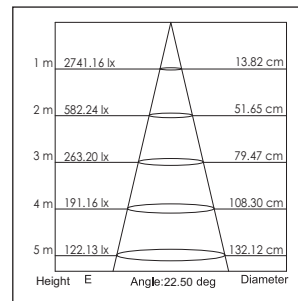

LED inbouwarmatuur. Behuizing gemaakt uit gegoten aluminium, gepoederlakt in de kleuren wit, zwart of zilver. Het armatuur is uitgevoerd met een hoogwaardig koellichaam om de lichtterugval tot een minimum te beperken.

Toepassingsgebieden: Musea, beursstands, tentoonstellingen, winkels, representatieve ruimtes, etc.

Recessed LED down light with die-cast aluminum body powder-coated in white, black or silver. Excellent heat sink capability to minimize the luminous degradation.

Applications: Museums, trade-fair stands, exhibitions, sales areas and promotional areas, etc.

Lichtbron (Light Source): 10W High power LED

Verlichtingshoek (Beam angle): 20°

Kleurtemperatuur (Color temperature): 3000K

Lichtstroom (Light output): 600LM

Kleurweergave index (Color rendering index): Ra ≥ 85

Bedrijfstemperatuur (Operating temperature): -30°C - +40°C

Aantal branduren (Rated life hours): 35,000 - 50,000

LED voeding (inclusief) (LED driver (included)): (CE,UJ)

Voedingsspanning (Input voltage): 100-240V AC 50/60Hz

LED-stroom (LED-current): 700mA

Opgenomen vermogen (inclusief voeding) (Power consumption (driver included)): Max 12W

42106 / .. / .. / ..

Lichtkleur
Light color

0: 3000K

Verlichtingshoek
Beam angle

1: 20°

Armatuur kleur
Fixture color

0: Wit (White)

1: Zwart (Black)

2: Zilver (Silver)

12W LED
Incl. LED Driver

CE IP20