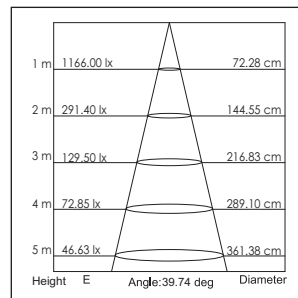

LED inbouwarmatuur. Behuizing gemaakt uit gegoten aluminium, gepoederlakt in de kleuren wit, zwart of zilver. Verkrijgbaar in meerdere verlichtingshoeken. Voorzien van koud gewalst spiegeloptiek en verdiepte LED module om hinderlijke verblinding tegen te gaan. Het armatuur is uitgevoerd met een hoogwaardig koellichaam om de lichtterugval tot een minimum te beperken. De voeding wordt separaat meegeleverd.

Toepassingsgebieden: Hotels, musea, tentoonstellingen, restaurants, cafés, winkels, representatieve ruimtes, etc.

Recessed LED downlight with die-cast aluminum body, powder-coated in white, silver or black. Multiple beam angle options. Equipped with deep cone for anti-glare. Excellent heat sink capability to minimize the luminous degradation. Remote LED driver is included.

Applications: Hotels, museums, exhibitions, restaurants, cafes, sales areas and promotional areas, etc.

Lichtbron (Light Source): Max 12.8W High power LED
Verlichtingshoek (Beam angle): 25°/40°
Kleurtemperatuur (Color temperature): 2700K/3000K/4100K/5600K
Lichtstroom (Light output): 828LM/850LM/920LM/1200LM
Kleurweergave index (Color rendering index): Ra ≥ 85/82/80/65
Bedrijfstemperatuur (Operating temperature): -30°C - +40°C
Aantal branduren (Rated life hours): 35,000 - 50,000
LED voeding (inclusief) (LED driver (included)): (CE,UL)
Voedingsspanning (Input voltage): 100-240V AC 50/60Hz
LED-stroom (LED-current): 1050mA
Opgenomen vermogen (inclusief voeding) (Power consumption (driver included)): Max 16W

42117 / .. / .. / ..

- Lichtkleur
  Light color
- 0: 3000K
- 1: 4100K
- 2: 5600K
- 3: 2700K
- Verlichtingshoek
  Beam angle
- 1: 25°
- 2: 40°
- Armatuur kleur
  Fixture color
- 0: Wit (White)
- 1: Zwart (Black)
- 2: Zilver (Silver)

16W LED
Incl. LED Driver