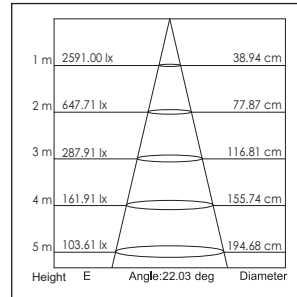

LED DOWNLIGHTS (ACCENTVERLICHTING) (ACCENT LIGHTING)

Randloos LED inbouwarmatuur. Behuizing gemaakt uit gegoten aluminium, gepoederlakt in de kleuren wit, zwart of zilver. Verkrijgbaar in meerdere verlichtingshoeken. Voorzien van koud gewalst spiegeloptiek en verdiepte LED module om hinderlijke verblinding tegen te gaan. Het armatuur is uitgevoerd met een hoogwaardig koellichaam om de lichtterugval tot een minimum te beperken. De voeding wordt separaat meegeleverd.

Toepassingsgebieden: Hotels, musea, tentoonstellingen, restaurants, cafés, winkels, representatieve ruimtes, etc.

Recessed trimless LED downlight with die-cast aluminum body, powder-coated in white, silver or black. Multiple beam angle options. Equipped with deep cone for anti-glare. Excellent heat sink capability to minimize the luminous degradation. Remote LED driver is included.

Applications: Hotels, museums, exhibitions, restaurants, cafes, sales areas and promotional areas, etc.

Lichtbron (Light Source): Max 12.8W High power LED
Verlichtingshoek (Beam angle): 25°/40°
Kleurtemperatuur (Color temperature): 2700K/3000K/4100K/5600K
Lichtstroom (Light output): 828LM/850LM/920LM/1200LM
Kleurweergave index (Color rendering index): Ra ≥ 85/82/80/65
Bedrijfstemperatuur (Operating temperature): -30°C - +40°C
Aantal branduren (Rated life hours): 35,000 - 50,000
LED voeding (inclusief) (LED driver (included)): (CE,UL)
Voedingsspanning (Input voltage): 100-240V AC 50/60Hz
LED-stroom (LED-current): 1050mA
Opgenomen vermogen (inclusief voeding) (Power consumption (driver included)): Max 16W

42119 / .. / .. / ..

Lichtkleur
Light color

- 0: 3000K
- 1: 4100K
- 2: 5600K
- 3: 2700K

Verlichtingshoek
Beam angle

- 1: 25°
- 2: 40°