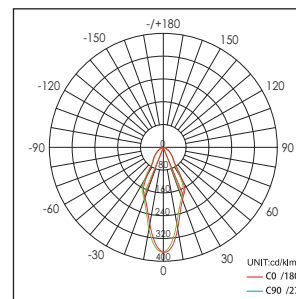

LED OPBOUWARMATUREN (LED SURFACE MOUNTED LIGHTS)

LED opbouwarmatuur. Behuizing gemaakt uit geëxtrudeerd aluminium, gepoederlakt in de kleuren wit, zwart of zilver. Verkrijgbaar in meerdere verlichtingshoeken. Voorzien van koud gewalst spiegeloptiek en verdiepte LED module om hinderlijke verblinding tegen te gaan. Het armatuur is uitgevoerd met een hoogwaardig koellichaam om de lichtterugval tot een minimum te beperken. Wordt compleet geleverd met geïntegreerde voeding.

Toepassingsgebieden: Musea, tentoonstellingen, beursstands, winkels, representatieve ruimtes, etc.

Surface mounted LED downlight with extruded aluminum body, powder-coated in white, black or silver. Multiple beam angle options. Equipped with deep cone for anti-glare. Excellent heat sink capability to minimize the luminous degradation. Integral LED driver is included.

Applications: Museums, exhibitions, trade-fair stands, sales areas and promotional areas, etc.

Lichtbron (Light Source): Max 6.8W High power LED
Verlichtingshoek (Beam angle): 20°/40°
Kleurtemperatuur (Color temperature): 2700K/3000K/4100K/5600K
Lichtstroom (Light output): 378LM/420LM/450LM/560LM
Kleurweergave index (Color rendering index): Ra ≥ 85/82/80/65
Bedrijfstemperatuur (Operating temperature): -30°C- +40°C
Aantal branduren (Rated life hours): 35,000 - 50,000
LED voeding (inclusief) (LED driver (included)): (CE,UL)
Voedingsspanning (Input voltage): 100-240V AC 50/60Hz
LED-stroom (LED-current): 700mA
Opgenomen vermogen (inclusief voeding) (Power consumption (driver included)): Max 9W

42133 / .. / .. / ..

Lichtkleur
Light color

- 0: 3000K
- 1: 4100K
- 2: 5600K
- 3: 2700K

Verlichtingshoek
Beam angle

- 1: 20°
- 2: 40°

Armatuur kleur
Fixture color