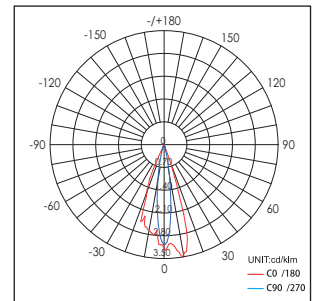

LED OPBOUWARMATUREN (LED SURFACE MOUNTED LIGHTS)

LED leeslamp, gefabriceerd uit geanodiseerd aluminium, gepoederlakt in de kleuren wit, zwart of zilver. Verkrijgbaar in meerdere verlichtingshoeken. Voorzien van een hoge transmissie matte acrylaat diffusor. Het armatuur is uitgevoerd met een hoogwaardig koellichaam om de lichtterugval tot een minimum te beperken. De voeding wordt separaat meegeleverd.

Toepassingsgebieden: Onder een kast, gastenverblijven, woonkamers, winkels, etc.

Recessed LED reading light with anodized aluminium body in powder-coated in white, black or silver. Multiple beam angle options. Frosted acrylic diffuser of high transmittance. Excellent heat sink capability to minimize the luminous degradation. remote LED driver is included.

Applications: Under cabinet, guest room, living room, shops, etc.

1. 42142 / .. / .. / ..
2. Lichtkleur
     Light color
     - 0: 3000K
     - 1: 4000K
     - 2: 6000K
   - Verlichtingshoek
     Beam angle
     - 1: 25°
     - 2: 40°
     - 3: 60°
   - Armatuur kleur
     Fixture color
     - 0: Wit (White)
     - 1: Zwart (Black)
     - 2: Zilver (Silver)

Lichtbron (Light Source): Max 1W High power LED
Verlichtingshoek (Beam angle): 25°/40° /60°
Kleurtemperatuur (Color temperature): 3000K/4000K/6000K
Lichtstroom (Light output): 80LM/90LM/98LM
Kleurweergave index (Color rendering index): Ra ≥ 80/75/72
Bedrijfstemperatuur (Operating temperature): -30°C- +40°C
Aantal branduren (Rated life hours): 35,000 - 50,000
LED voeding (inclusief) (LED driver (included)): (CE,UL)
Voedingsspanning (Input voltage): 100-240V AC 50/60Hz
LED-stroom (LED-current): 350mA
Opgenomen vermogen (inclusief voeding) (Power consumption (driver included)): Max 1W

1W LED
Incl. LED Driver