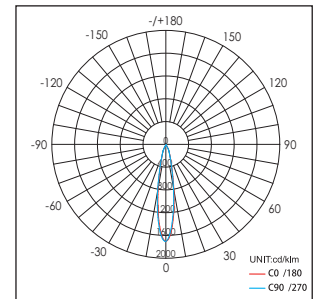

Toepassingsgebieden: Hotels, musea, tentoonstellingen, restaurants, cafés, winkels, representatieve ruimtes, etc.

Adjustable recessed LED downlight with die-cast aluminum body, powder-coated in white, silver or black. Multiple beam angle options. Equipped with deep cone for anti-glare. Excellent heat sink capability to minimize the luminous degradation, 350° rotation and 30° tilting. Remote LED driver is included.

Applications: Hotels, museums, exhibitions, restaurants, cafes, sales areas and promotional areas, etc.

42030 / .. / .. / ..

Lichtkleur
Light color

- 0: 3000K
- 1: 4100K
- 2: 5600K
- 3: 2700K

Verlichtingshoek
Beam angle

- 1: 20°
- 2: 40°

Armatuur kleur
Fixture color

- 0: Wit (White)
- 1: Zwart (Black)
- 2: Zilver (Silver)

9W LED
Incl. separate LED Driver

Lichtbron (Light Source): Max 6.3W High power LED

Verlichtingshoek (Beam angle): 20°/40°

Kleurtemperatuur (Color temperature): 2700K/3000K/4100K/5600K

Lichtstroom (Light output): 378LM/420LM/450LM/560LM

Kleurweergave index (Color rendering index): Ra ≥ 83/82/80/65

Bedrijfstemperatuur (Operating temperature): -30°C- +40°C

Aantal branduren (Rated life hours): 35,000 - 50,000

LED voeding (inclusief) (LED driver (included)): (CE,UL)

Voedingsspanning (Input voltage): 100-240V AC 50/60Hz

LED-stroom (LED-current): 700mA

Opgenomen vermogen (inclusief voeding) (Power consumption (driver included)): Max 12W