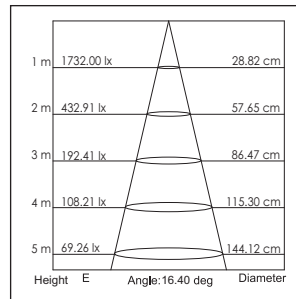

LED hanglamp. Behuizing gemaakt uit geëxtrudeerd aluminium, gepoederlakt in de kleuren wit, zwart of zilver. Verkrijgbaar in meerdere verlichtingshoeken. Voorzien van koud gewalst spiegeloptiek en verdiepte LED module om hinderlijke verblinding tegen te gaan. Het armatuur is uitgevoerd met een hoogwaardig koellichaam om de lichtterugval tot een minimum te beperken. Wordt compleet geleverd met geïntegreerde voeding.

Toepassingsgebieden: Musea, tentoonstellingen, beursstands, winkels, representatieve ruimtes, etc.

Surface mounted LED downlight with extruded aluminum body, powder-coated in white, black or silver. Multiple beam angle options. Equipped with deep cone for anti-glare. Excellent heat sink capability to minimize the luminous degradation. Integral LED driver is included.

Applications: Museums, exhibitions, trade-fair stands, sales areas and promotional areas, etc.

Lichtbron (Light Source): Max 12.8W High power LED
Verlichtingshoek (Beam angle): 20°/40°
Kleurtemperatuur (Color temperature): 2700K/3000K/4100K/5600K
Lichtstroom (Light output): 828LM/850LM/920LM/1200LM
Kleurweergave index (Color rendering index): Ra ≥ 85/82/80/65
Bedrijfstemperatuur (Operating temperature): -30°C- +40°C
Aantal branduren (Rated life hours): 35,000 - 50,000
LED voeding (inclusief) (LED driver (included)): (CE,UL)
Voedingsspanning (Input voltage): 100-240V AC 50/60Hz
LED-stroom (LED-current): 1050mA
Opgenomen vermogen (inclusief voeding) (Power consumption (driver included)): Max 16W

1. 42132 / .. / .. / ..
2. Lichtkleur
     Light color
   - 0: 3000K
   - 1: 4100K
   - 2: 5600K
   - 3: 2700K
   - Verlichtingshoek
     Beam angle
   - 1: 20°
   - 2: 40°
   - Armatuur kleur
     Fixture color
   - 0: Wit (White)
   - 1: Zwart (Black)
   - 2: Zilver (Silver)

16W LED
Incl. LED Driver