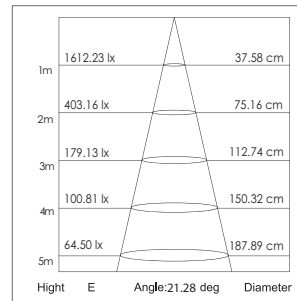

LED DOWNLIGHTS (ACCENTVERLICHTING) (ACCENT LIGHTING)

Verstelbaar LED inbouwarmatuur. Behuizing gemaakt uit geëxtrudeerd aluminium, gepoederlakt in de kleuren wit, zwart of zilver. Het armatuur is uitgevoerd met een AR111 lichtbron welke hinderlijke verblinding tegen gaat. Voorzien van een hoogwaardig koellichaam om de lichtterugval tot een minimum te beperken. Armatuur kan direct worden aangesloten op 220V-230V. AR111 lichtbron is vervangbaar.

Toepassingsgebieden: Kantoren, winkels, representatieve ruimtes, musea, tentoonstellingen, kunstgalerieën, hotels, restaurants, toiletten, etc.

Recessed adjustable LED downlight with die-cast aluminum body powder-coated in white, silver or black. Equipped with a reflecting LED-AR111 light source for anti-glare. Excellent heat sink capability to minimize the luminous degradation. Can be connected to 220V-230V power directly. AR111 light source is replaceable.

Applications: Offices, sales areas, promotional areas, museums, exhibitions, art galleries, hotels, restaurants, toilets, etc.

Lichtbron (Light Source): 10W High power LED
Verlichtingshoek (Beam angle): 20°
Kleurtemperatuur (Color temperature): 3000K/4100K/5600K
Lichtstroom (Light output): 800LM/850LM/930LM
Kleurweergave index (Color rendering index): Ra ≥ 82/80/65
Bedrijfstemperatuur (Operating temperature): -30°C - +40°C
Aantal branduren (Rated life hours): 35,000 - 50,000
LED voeding (inclusief) (LED driver (included)): (CE,JUL)
Voedingsspanning (Input voltage): 100-240V AC 50/60Hz
LED-stroom (LED-current): 350mA
Opgenomen vermogen (inclusief voeding) (Power consumption (driver included)): Max 12W