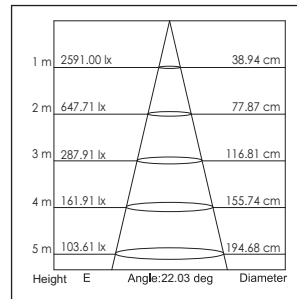

LED DOWNLIGHTS (ACCENTVERLICHTING) (ACCENT LIGHTING)

Verstelbaar LED inbouwarmatuur. Behuizing gemaakt uit gegoten aluminium, gepoederlakt in de kleuren wit, zwart of zilver. Verkrijgbaar in meerdere verlichtingshoeken. Voorzien van koud gewalst spiegeloptiek en verdiepte LED module om hinderlijke verblinding tegen te gaan. Het armatuur is 30° kantelbaar. Het armatuur is uitgevoerd met een hoogwaardig koellichaam om de lichtterugval tot een minimum te beperken. De voeding wordt separaat meegeleverd.

Toepassingsgebieden: Hotels, musea, tentoonstellingen, restaurants, cafés, beursstands, winkels, representatieve ruimtes, etc.

Adjustable recessed LED down light with die-cast aluminum body in powder-coated in white, silver or black. Multiple beam angle options. Equipped with deep cone for anti-glare. Excellent heat sink capability to minimize the luminous degradation, 30° tilting. Remote LED driver is included.

Applications: Hotels, museums, exhibitions, restaurants, cafes, trade fair stands, sales areas and promotional areas, etc.

Lichtbron (Light Source): Max 12.8W High power LED
Verlichtingshoek (Beam angle): 25°/40°
Kleurtemperatuur (Color temperature): 2700K/3000K/4100K/5600K
Lichtstroom (Light output): 828LM/850LM/920LM/1200LM
Kleurweergave index (Color rendering index): Ra ≥ 85/82/80/65
Bedrijfstemperatuur (Operating temperature): -30°C - +40°C
Aantal branduren (Rated life hours): 35,000 - 50,000
LED voeding (inclusief) (LED driver (included)): (CE,UL)
Voedingsspanning (Input voltage): 100-240V AC 50/60Hz
LED-stroom (LED-current): 1050mA
Opgenomen vermogen (inclusief voeding) (Power consumption (driver included)): Max 16W

42021 / .. / .. / ..