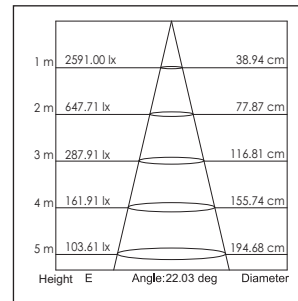

Verstelbaar LED inbouwarmatuur. Behuizing gemaakt uit gegoten aluminium, gepoederlakt in de kleuren wit, zwart of zilver. Verkrijgbaar in meerdere verlichtingshoeken. Voorzien van koud gewalst spiegeloptiek en verdiepte LED module om hinderlijke verblinding tegen te gaan. Het armatuur is 30° kantelbaar. Het armatuur is uitgevoerd met een hoogwaardig koellichaam om de lichterugval tot een minimum te beperken. De voeding wordt separaat meegeleverd.

Toepassingsgebieden: Hotels, musea, tentoonstellingen, restaurants, cafés, beursstands, winkels, representatieve ruimtes, etc.

Adjustable recessed LED downlight with die-cast aluminum body in powder-coated in white, silver or black. Multiple beam angle options. Equipped with deep cone for anti-glare. Excellent heat sink capability to minimize the luminous degradation, 30° tilting. Remote LED driver is included.

Applications: Hotels, museums, exhibitions, restaurants, cafes, trade fair stands, sales areas and promotional areas, etc.

Lichtbron (Light Source): Max 12.8W High power LED
Verlichtingshoek (Beam angle): 25°/40°
Kleurtemperatuur (Color temperature): 2700K/3000K/4100K/5600K
Lichtstroom (Light output): 828LM/850LM/920LM/1200LM
Kleurweergave index (Color rendering index): Ra ≥ 85/82/80/65
Bedrijfstemperatuur (Operating temperature): -30°C- +40°C
Aantal branduren (Rated life hours): 35,000 - 50,000
LED voeding (inclusief) (LED driver (included)): (CE,UL)
Voedingsspanning (Input voltage): 100-240V AC 50/60Hz
LED-stroom (LED-current): 1050mA
Opgenomen vermogen (inclusief voeding) (Power consumption (driver included)): Max 16W