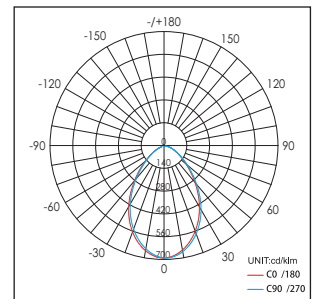

LED inbouwarmatuur. Behuizing gemaakt uit gegoten aluminium, gepoederlakt in de kleuren wit, zwart of zilver. Voorzien van matte aluminium reflector en een matte hoge transmissie acrylaat diffusor. Het armatuur is uitgevoerd met een hoogwaardig koellichaam om de lichtterugval tot een minimum te beperken. De voeding wordt separaat meegeleverd.

Toepassingsgebieden: Musea, beursstands, tentoonstellingen, winkels, representatieve ruimtes, etc.

Recessed LED downlight with die-cast aluminium body in powder-coated in white, silver or black. Frosted high purity aluminium reflector. Frosted acrylic diffuser of high transmittance. Excellent heat sink capability to minimize the luminous degradation. Remote LED driver is included.

Applications: Museums, trade-fair stands, exhibitions, sales areas and promotional areas, etc.

Lichtbron (Light Source): Max SMD LED 3020 11.4W
Verlichtingshoek (Beam angle): 70°
Kleurtemperatuur (Color temperature): 3000K/4000K/6000K
Lichtstroom (Light output): 912LM/1003LM/1140LM
Kleurweergave index (Color rendering index): Ra ≥ 80/75/70
Bedrijfstemperatuur (Operating temperature): -30°C - +40°C
Aantal branduren (Rated life hours): 35,000 - 50,000
LED voeding (inclusief) (LED driver (included)): (CE,UL)
Voedingsspanning (Input voltage): 100-240V AC 50/60Hz
LED-stroom (LED-current): 350mA
Opgenomen vermogen (inclusief voeding) (Power consumption (driver included)): Max 12W

1. 42114 / .. / .. / ..
2. Lichtkleur
     Light color
     - 0: 3000K
     - 1: 4000K
     - 2: 6000K
   - Verlichtingshoek
     Beam angle
     - 1: 70°
   - Armatuur kleur
     Fixture color
     - 0: Wit (White)
     - 1: Zwart (Black)
     - 1: Zilver (Silver)

12W LED
Incl. LED Driver