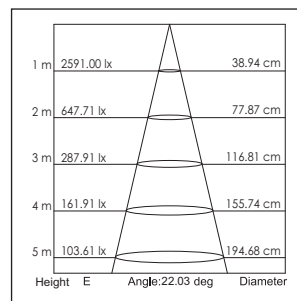

LED DOWNLIGHTS (ACCENTVERLICHTING) (ACCENT LIGHTING)

LED inbouwarmatuur. Behuizing gemaakt uit gegoten aluminium, gepoederlakt in de kleuren wit, zwart of zilver. Verkrijgbaar in meerdere verlichtingshoeken. Voorzien van koud gewalst spiegeloptiek en verdiepte LED module om hinderlijke verblinding tegen te gaan. Het armatuur is uitgevoerd met een hoogwaardig koellichaam om de lichtterugval tot een minimum te beperken. De voeding wordt separaat meegeleverd.

Toepassingsgebieden: Hotels, musea, tentoonstellingen, restaurants, cafés, beursstands, winkels, representatieve ruimtes, etc.

Recessed LED down light with die-cast aluminum body in powder-coated in white, silver or black. Multiple beam angle options. Equipped with deep cone for anti-glare. Excellent heat sink capability to minimize the luminous degradation. Remote LED driver is included.

Applications: Hotels, museums, exhibitions, restaurants, cafes, trade fair stands, sales areas and promotional areas, etc.

Lichtbron (Light Source): Max 12.8W High power LED
Verlichtingshoek (Beam angle): 25°/40°
Kleurtemperatuur (Color temperature): 2700K/3000K/4100K/5600K
Lichtstroom (Light output): 828LM/850LM/920LM/1200LM
Kleurweergave index (Color rendering index): Ra ≥ 85/82/80/65
Bedrijfstemperatuur (Operating temperature): -30°C- +40°C
Aantal branduren (Rated life hours): 35,000 - 50,000
LED voeding (inclusief) (LED driver (included)): (CE,UL)
Voedingsspanning (Input voltage): 100-240V AC 50/60Hz
LED-stroom (LED-current): 1050mA
Opgenomen vermogen (inclusief voeding) (Power consumption (driver included)): Max 16W

42025 / .. / .. / ..

Lichtkleur
Light color

- 0: 3000K
- 1: 4100K
- 2: 5600K
- 3: 2700K

Verlichtingshoek
Beam angle

- 1: 25°
- 2: 40°