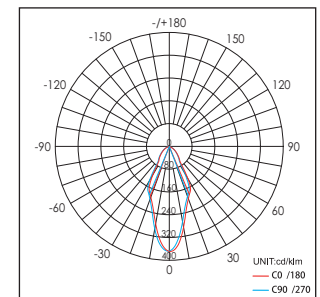

Toepassingsgebieden: Hotels, musea, tentoonstellingen, restaurants, cafés, winkels, representatieve ruimtes, etc.

Adjustable recessed LED downlight with die-cast aluminum body, powder-coated in white, silver or black. Multiple beam angle options. Equipped with deep cone for anti-glare. Excellent heat sink capability to minimize the luminous degradation, 350° rotation and 30° tilting. Remote LED driver is included.

Applications: Hotels, museums, exhibitions, restaurants, cafes, sales areas and promotional areas, etc.

42030 / .. / .. / ..

Lichtkleur
Light color

- 0: 3000K
- 1: 4100K
- 2: 5600K
- 3: 2700K

Verlichtingshoek
Beam angle

- 1: 20°
- 2: 40°

Armatuur kleur
Fixture color

- 0: Wit (White)
- 1: Zwart (Black)
- 2: Zilver (Silver)

9W LED
Incl. separate LED Driver

Lichtbron (Light Source): Max 6.3W High power LED

Verlichtingshoek (Beam angle): 20°/40°

Kleurtemperatuur (Color temperature): 2700K/3000K/4100K/5600K

Lichtstroom (Light output): 378LM/420LM/450LM/560LM

Kleurweergave index (Color rendering index): Ra ≥ 83/82/80/65

Bedrijfstemperatuur (Operating temperature): -30°C- +40°C

Aantal branduren (Rated life hours): 35,000 - 50,000

LED voeding (inclusief) (LED driver (included)): (CE,UL)

Voedingsspanning (Input voltage): 100-240V AC 50/60Hz

LED-stroom (LED-current): 700mA

Opgenomen vermogen (inclusief voeding) (Power consumption (driver included)): Max 12W