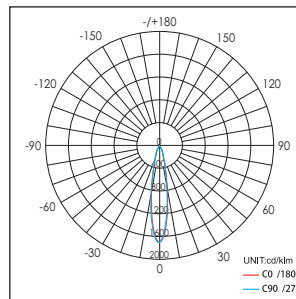

LED OPBOUWARMATUREN (LED SURFACE MOUNTED LIGHTS)

LED opbouwarmatuur. Behuizing gemaakt uit geëxtrudeerd aluminium, gepoederlakt in de kleuren wit, zwart of zilver. Verkrijgbaar in meerdere verlichtingshoeken. Voorzien van koud gewalst spiegeloptiek en verdiepte LED module om hinderlijke verblinding tegen te gaan. Het armatuur is uitgevoerd met een hoogwaardig koellichaam om de lichtterugval tot een minimum te beperken. Wordt compleet geleverd met geïntegreerde voeding.

Toepassingsgebieden: Musea, tentoonstellingen, beursstands, winkels, representatieve ruimtes, etc.

Surface mounted LED downlight with extruded aluminum body, powder-coated in white, black or silver. Multiple beam angle options. Equipped with deep cone for anti-glare. Excellent heat sink capability to minimize the luminous degradation. Integral LED driver is included.

Applications: Museums, exhibitions, trade-fair stands, sales areas and promotional areas, etc.

Lichtbron (Light Source): Max 6.8W High power LED
Verlichtingshoek (Beam angle): 20°/40°
Kleurtemperatuur (Color temperature): 2700K/3000K/4100K/5600K
Lichtstroom (Light output): 378LM/420LM/450LM/560LM
Kleurweergave index (Color rendering index): Ra ≥ 85/82/80/65
Bedrijfstemperatuur (Operating temperature): -30°C- +40°C
Aantal branduren (Rated life hours): 35,000 - 50,000
LED voeding (inclusief) (LED driver (included)): (CE,UL)
Voedingsspanning (Input voltage): 100-240V AC 50/60Hz
LED-stroom (LED-current): 700mA
Opgenomen vermogen (inclusief voeding) (Power consumption (driver included)): Max 9W

42133 / .. / .. / ..

Lichtkleur
Light color

- 0: 3000K
- 1: 4100K
- 2: 5600K
- 3: 2700K

Verlichtingshoek
Beam angle

- 1: 20°
- 2: 40°

Armatuur kleur
Fixture color