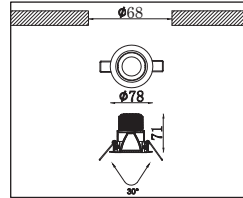

LED DOWNLIGHTS (ACCENTVERLICHTING) (ACCENT LIGHTING)

Verstelbaar LED inbouwarmatuur. Behuizing gemaakt uit gegoten aluminium, gepoederlakt in de kleuren wit, zwart of zilver. Voorzien van koud gewalst spiegeloptiek en verdiepte LED module om hinderlijke verblinding tegen te gaan. Het armatuur is uitgevoerd met een hoogwaardig koellichaam om de lichtterugval tot een minimum te beperken. Het armatuur is 30° kantelbaar. De voeding wordt separaat meegeleverd.

Toepassingsgebieden: Hotels, musea, tentoonstellingen, restaurants, cafés, winkels, representatieve ruimtes, etc.

Adjustable recessed LED downlight with die-cast aluminum body, powder-coated in white, silver or black. Equipped with deep cone for anti-glare. Excellent heat sink capability to minimize the luminous degradation, 30° tilting. Remote LED driver is included.

Applications: Hotels, museums, exhibitions, restaurants, cafes, sales areas and promotional areas, etc.

Lichtbron (Light Source): Max 4.6W High power LED
Verlichtingshoek (Beam angle): 20°
Kleurtemperatuur (Color temperature): 2700K/3000K/4100K/5600K
Lichtstroom (Light output): 234LM/265LM/280LM/360LM
Kleurweergave index (Color rendering index): Ra ≥ 83/82/80/65
Bedrijfstemperatuur (Operating temperature): -30°C- +40°C
Aantal branduren (Rated life hours): 35,000 - 50,000
LED voeding (inclusief) (LED driver (included)): (CE,UL)
Voedingsspanning (Input voltage): 100-240V AC 50/60Hz
LED-stroom (LED-current): 350mA
Opgenomen vermogen (inclusief voeding) (Power consumption (driver included)): Max 6W

42039 / .. / .. / ..

Lichtkleur
Light color

- 0: 3000K
- 1: 4100K
- 2: 5600K
- 3: 2700K

Verlichtingshoek
Beam angle

- 1: 20°

Armatuur kleur
Fixture color

- 0: Wit (White)
- 1: Zwart (Black)
- 2: Zilver (Silver)

6W LED
Incl. separate LED Driver