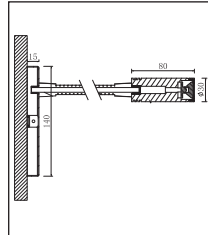

LED OPBOUWARMATUREN (LED SURFACE MOUNTED LIGHTS)

LED leeslamp, gefabriceerd uit geanodiseerd aluminium, gepoederlakt in de kleuren wit, zwart of zilver. Verkrijgbaar in meerdere verlichtingshoeken. Voorzien van een hoge transmissie matte acrylaat diffusor. Het armatuur is uitgevoerd met een hoogwaardig koellichaam om de lichtterugval tot een minimum te beperken. De voeding wordt separaat meegeleverd.

Toepassingsgebieden: Onder een kast, gastenverblijven, woonkamers, winkels, etc.

Recessed LED reading light with anodized aluminium body in powder-coated in white, black or silver. Multiple beam angle options. Frosted acrylic diffuser of high transmittance. Excellent heat sink capability to minimize the luminous degradation. remote LED driver is included.

Applications: Under cabinet, guest room, living room, shops, etc.

1. 42142 / .. / .. / ..
2. Lichtkleur
     Light color
     - 0: 3000K
     - 1: 4000K
     - 2: 6000K
   - Verlichtingshoek
     Beam angle
     - 1: 25°
     - 2: 40°
     - 3: 60°
   - Armatuur kleur
     Fixture color
     - 0: Wit (White)
     - 1: Zwart (Black)
     - 2: Zilver (Silver)

Lichtbron (Light Source): Max 1W High power LED
Verlichtingshoek (Beam angle): 25°/40° /60°
Kleurtemperatuur (Color temperature): 3000K/4000K/6000K
Lichtstroom (Light output): 80LM/90LM/98LM
Kleurweergave index (Color rendering index): Ra ≥ 80/75/72
Bedrijfstemperatuur (Operating temperature): -30°C- +40°C
Aantal branduren (Rated life hours): 35,000 - 50,000
LED voeding (inclusief) (LED driver (included)): (CE,UL)
Voedingsspanning (Input voltage): 100-240V AC 50/60Hz
LED-stroom (LED-current): 350mA
Opgenomen vermogen (inclusief voeding) (Power consumption (driver included)): Max 1W

1W LED
Incl. LED Driver