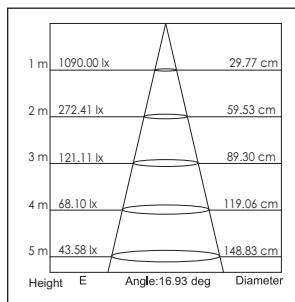

LED OPBOUWARMATUREN (LED SURFACE MOUNTED LIGHTS)

LED opbouwarmatuur. Behuizing gemaakt uit geëxtrudeerd aluminium, gepoederlakt in de kleuren wit, zwart of zilver. Voorzien van koud gewalst spiegeloptiek en verdiepte LED module om hinderlijke verblinding tegen te gaan. Het armatuur is uitgevoerd met een hoogwaardig koellichaam om de lichtterugval tot een minimum te beperken. Wordt compleet geleverd met geïntegreerde voeding.

Toepassingsgebieden: Musea, tentoonstellingen, beursstands, winkels, representatieve ruimtes, etc.

Surface mounted LED pendant light with extruded aluminum body, powder-coated in white, black or silver. Equipped with deep cone for anti-glare. Excellent heat sink capability to minimize the luminous degradation. Integral LED driver is included.

Applications: Museums, exhibitions, trade-fair stands, sales areas and promotional areas, etc.

Lichtbron (Light Source): Max 4.6W High power LED
Verlichtingshoek (Beam angle): 20°/40°
Kleurtemperatuur (Color temperature): 2700K/3000K/4100K/5600K
Lichtstroom (Light output): 234LM/265LM/310LM/360LM
Kleurweergave index (Color rendering index): Ra ≥ 83/82/74/65
Bedrijfstemperatuur (Operating temperature): -30°C - +40°C
Aantal branduren (Rated life hours): 35,000 - 50,000
LED voeding (inclusief) (LED driver (included)): (CE,UL)
Voedingsspanning (Input voltage): 100-240V AC 50/60Hz
LED-stroom (LED-current): 350mA
Opgenomen vermogen (inclusief voeding) (Power consumption (driver included)): Max 6W

1. 42135 / .. / .. / ..
2. Lichtkleur
     Light color
   - 0: 3000K
   - 1: 4100K
   - 2: 5600K
   - 3: 2700K
   - Verlichtingshoek
     Beam angle
   - 1: 20°
   - 2: 40°
   - Armatuur kleur
     Fixture color
   - 0: Wit (White)
   - 1: Zwart (Black)
   - 2: Zilver (Silver)

6W LED
Incl. LED Driver