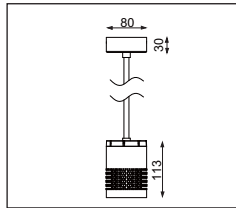

LED OPBOUWARMATUREN (LED SURFACE MOUNTED LIGHTS)

LED hanglamp. Behuizing gemaakt uit geëxtrudeerd aluminium, gepoederlakt in de kleuren wit, zwart of zilver. Het armatuur is in meerdere verlichtingshoeken instelbaar. Voorzien van koud gewalst spiegeloptiek en verdiepte LED module om hinderlijke verblinding tegen te gaan. Het armatuur is uitgevoerd met een hoogwaardig koellichaam om de lichtterugval tot een minimum te beperken. Wordt compleet geleverd met geïntegreerde voeding.

Toepassingsgebieden: Musea, tentoonstellingen, recepties, beurstands, winkels, representatieve ruimtes, etc.

Surface mounted LED pendant light with extruded aluminum body, powder-coated in white, black or silver. Multiple beam angle options. Cold rolled steel deep cone for anti-glare. Excellent heat sink capability to minimize the luminous degradation. Integral LED driver is included.

Applications: Museums, exhibitions, trade-fair stands, receptions, sales areas and promotional areas, etc.

Lichtbron (Light Source): Max 12.8W High power LED
Verlichtingshoek (Beam angle): 25°/40°
Kleurtemperatuur (Color temperature): 2700K/3000K/4100K/5600K
Lichtstroom (Light output): 828LM/850LM/920LM/1200LM
Kleurweergave index (Color rendering index): Ra ≥ 85/82/80/65
Bedrijfstemperatuur (Operating temperature): -30°C- +40°C
Aantal branduren (Rated life hours): 35,000 - 50,000
LED voeding (inclusief) (LED driver (included)): (CE,UL)
Voedingsspanning (Input voltage): 100-240V AC 50/60Hz
LED-stroom (LED-current): 1050mA
Opgenomen vermogen (inclusief voeding) (Power consumption (driver included)): Max 16W

42155 / .. / .. / ..

Lichtkleur
Light color

- 0: 3000K
- 1: 4100K
- 2: 5600K
- 3: 2700K

Verlichtingshoek
Beam angle

- 1: 25°
- 2: 40°

Armatuur kleur
Fixture color

- 0: Wit (White)
- 1: Zwart (Black)
- 2: Zilver (Silver)

16W LED
Incl. LED Driver