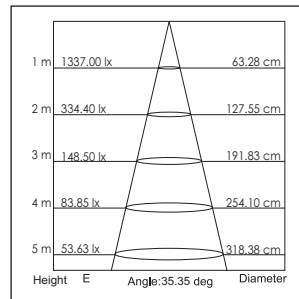

LED DOWNLIGHTS (ALGEMENE VERLICHTING) (GENERAL LIGHTING)

LED inbouwarmatuur. Behuizing gemaakt uit gegoten aluminium, gepoederlakt in de kleuren wit, zwart of zilver. Verkrijgbaar in meerdere verlichtingshoeken. Voorzien van hoogglans spiegel. Het armatuur is uitgevoerd met een hoogwaardig koellichaam om de lichtterugval tot een minimum te beperken. De voeding wordt separaat meegeleverd.

Toepassingsgebieden: Musea, beursstands, tentoonstellingen, winkels, representatieve ruimtes, etc.

Recessed LED downlight with die-cast aluminum body, powder-coated in white, silver or black. Multiple beam angle options. High purity anodized silver aluminum reflector. Excellent heat sink capability to minimize the luminous degradation. Remote LED driver is included.

Applications: museums, trade-fair stands, exhibitions, sales areas and promotional areas, etc.

Lichtbron (Light Source): Max 2x12.8W High power LED
Verlichtingshoek (Beam angle): 25°/40°
Kleurtemperatuur (Color temperature): 2700K/3000K/4100K/5600K
Lichtstroom (Light output): 1656LM/1700LM/18420LM/2400LM
Kleurweergave index (Color rendering index): Ra ≥ 85/82/80/65
Bedrijfstemperatuur (Operating temperature): -30°C- +80°C
Aantal branduren (Rated life hours): 35,000 - 50,000
LED voeding (inclusief) (LED driver (included)): (CE,UL)
Voedingsspanning (Input voltage): 100-240V AC 50/60Hz
LED-stroom (LED-current): 1050mA
Opgenomen vermogen (inclusief voeding) (Power consumption (driver included)): Max 2x16W

42104 / .. / .. / ..

- Lichtkleur
  Light color
- 0: 3000K
- 1: 4100K
- 2: 5600K
- 3: 2700K
- Verlichtingshoek
  Beam angle
- 1: 25°
- 2: 40°
- Armatuur kleur
  Fixture color
- 0: Wit (White)
- 1: Zwart (Black)
- 2: Zilver (Silver)

2 x 16W LED
2 x Incl. separate LED Driver