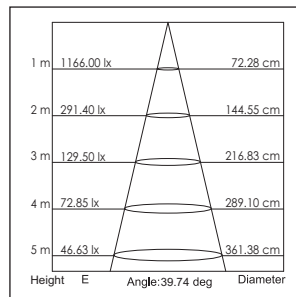

LED DOWNLIGHTS (ACCENTVERLICHTING) (ACCENT LIGHTING)

Verstelbaar LED inbouwarmatuur. Behuizing gemaakt uit gegoten aluminium, gepoederlakt in de kleuren wit, zwart of zilver. Verkrijgbaar in meerdere verlichtingshoeken. Voorzien van koud gewalst spiegeloptiek en verdiepte LED module om hinderlijke verblinding tegen te gaan. Het armatuur is 350° roteer- en 30° kantelbaar. Het armatuur is uitgevoerd met een hoogwaardig koellichaam om de lichtterugval tot een minimum te beperken. De voeding wordt separaat meegeleverd.

Toepassingsgebieden: Hotels, musea, tentoonstellingen, restaurants, cafés, winkels, representatieve ruimtes, etc.

Adjustable recessed LED downlight with die-cast aluminum body, powder-coated in white, black or silver. Multiple beam angle options. Equipped with deep cone for anti-glare, 350° rotation and 30° tilting. Excellent heat sink capability to minimize the luminous degradation. Remote LED driver is included.

Applications: Hotels, museums, exhibitions, restaurants, cafes, sales areas and promotional areas, etc.

Lichtbron (Light Source): Max 2x12.8W High power LED
Verlichtingshoek (Beam angle): 25°/40°
Kleurtemperatuur (Color temperature): 2700K/3000K/4100K/5600K
Lichtstroom (Light output): 1656LM/1700LM/1840LM/2400LM
Kleurweergave index (Color rendering index): Ra ≥ 85/82/80/65
Bedrijfstemperatuur (Operating temperature): -30°C - +40°C
Aantal branduren (Rated life hours): 35,000 - 50,000
LED voeding (inclusief) (LED driver (included)): (CE,UL)
Voedingsspanning (Input voltage): 100-240V AC 50/60Hz
LED-stroom (LED-current): 1050mA
Opgenomen vermogen (inclusief voeding) (Power consumption (driver included)): Max 2x16W

42122 / .. / .. / ..

Lichtkleur
Light color