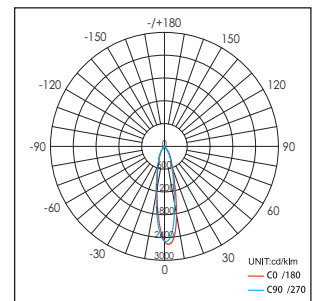

LED OPBOUWARMATUREN (LED SURFACE MOUNTED LIGHTS)

LED hanglamp. Behuizing gemaakt uit geëxtrudeerd aluminium, gepoederlakt in de kleuren wit, zwart of zilver. Het armatuur is in meerdere verlichtingshoeken instelbaar. Voorzien van koud gewalst spiegeloptiek en verdiepte LED module om hinderlijke verblinding tegen te gaan. Het armatuur is uitgevoerd met een hoogwaardig koellichaam om de lichtterugval tot een minimum te beperken. Wordt compleet geleverd met geïntegreerde voeding.

Toepassingsgebieden: Musea, tentoonstellingen, recepties, beurstands, winkels, representatieve ruimtes, etc.

Surface mounted LED pendant light with extruded aluminum body, powder-coated in white, black or silver. Multiple beam angle options. Cold rolled steel deep cone for anti-glare. Excellent heat sink capability to minimize the luminous degradation. Integral LED driver is included.

Applications: Museums, exhibitions, trade-fair stands, receptions, sales areas and promotional areas, etc.

Lichtbron (Light Source): Max 12.8W High power LED
Verlichtingshoek (Beam angle): 25°/40°
Kleurtemperatuur (Color temperature): 2700K/3000K/4100K/5600K
Lichtstroom (Light output): 828LM/850LM/920LM/1200LM
Kleurweergave index (Color rendering index): Ra ≥ 85/82/80/65
Bedrijfstemperatuur (Operating temperature): -30°C- +40°C
Aantal branduren (Rated life hours): 35,000 - 50,000
LED voeding (inclusief) (LED driver (included)): (CE,UL)
Voedingsspanning (Input voltage): 100-240V AC 50/60Hz
LED-stroom (LED-current): 1050mA
Opgenomen vermogen (inclusief voeding) (Power consumption (driver included)): Max 16W

42155 / .. / .. / ..

Lichtkleur
Light color

- 0: 3000K
- 1: 4100K
- 2: 5600K
- 3: 2700K

Verlichtingshoek
Beam angle

- 1: 25°
- 2: 40°