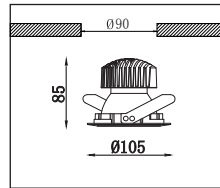

LED inbouwarmatuur. Behuizing gemaakt uit gegoten aluminium, gepoederlakt in de kleuren wit, zwart of zilver. Voorzien van matte aluminium reflector en een matte hoge transmissie acrylaat diffusor. Het armatuur is uitgevoerd met een hoogwaardig koellichaam om de lichtterugval tot een minimum te beperken. De voeding wordt separaat meegeleverd.

Toepassingsgebieden: Musea, beursstands, tentoonstellingen, winkels, representatieve ruimtes, etc.

Recessed LED downlight with die-cast aluminum body, powder-coated in white, silver or black. Frosted high purity aluminium reflector. Frosted acrylic diffuser of high transmittance. Excellent heat sink capability to minimize the luminous degradation. Remote LED driver is included.

Applications: Museums, trade-fair stands, exhibitions, sales areas and promotional areas, etc.

Lichtbron (Light Source): Max SMD LED 3528 8.4W
Verlichtingshoek (Beam angle): 100°
Kleurtemperatuur (Color temperature): 3000K/4000K/6000K
Lichtstroom (Light output): 672LM/739LM/840LM
Kleurweergave index (Color rendering index): Ra ≥ 80/75/70
Bedrijfstemperatuur (Operating temperature): -30°C - +40°C
Aantal branduren (Rated life hours): 35,000 - 50,000
LED voeding (inclusief) (LED driver (included)): (CE,UL)
Voedingsspanning (Input voltage): 100-240V AC 50/60Hz
LED-stroom (LED-current): 700mA
Opgenomen vermogen (inclusief voeding) (Power consumption (driver included)): Max 9W

1. 42112 / .. / .. / ..
2. Lichtkleur
     Light color
     - 0: 3000K
     - 1: 4000K
     - 2: 6000K
   - Verlichtingshoek
     Beam angle
     - 1: 100°
   - Armatuur kleur
     Fixture color
     - 0: Wit (White)
     - 1: Zwart (Black)
     - 2: Zilver (Silver)

9W LED
Incl. LED Driver