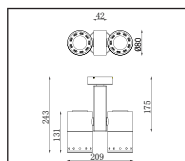

LED SPOTS LED SPOTLIGHTS

42000 / .. / .. / ..

- Lichtkleur
  Light color
- 0: 3000K
- 1: 4100K
- 2: 5600K
- 3: 2700K
- Verlichtingshoek
  Beam angle
- 1: 25°
- 2: 40°
- Armatuur kleur
  Fixture color
- 0: Wit (White)
- 1: Zwart (Black)
- 2: Zilver (Silver)

16W LED
Incl. LED Driver

Verstelbaar LED opbouwarmatuur. Behuizing gemaakt uit geëxtrudeerd aluminium, gepoederlakt in de kleuren wit, zwart of zilver. Voorzien van koud gewalst spiegeloptiek en verdiepte LED module om hinderlijke verblinding tegen te gaan. Het armatuur is 350° roteer- en 180° kantelbaar. Het armatuur is uitgevoerd met een hoogwaardig koellichaam om de lichtterugval tot een minimum te beperken. Wordt compleet geleverd met geïntegreerde voeding.

Toepassingsgebieden: Musea, tentoonstellingen, kunstgalerieën, hotels, restaurants, winkels, representatieve ruimtes etc.

Applications: Museums, exhibitions, art galleries, hotel, restaurants, sales areas and promotional areas, etc.

Lichtbron (Light Source): Max 2x12.8W High power LED
Verlichtingshoek (Beam angle): 25°/40°
Kleurtemperatuur (Color temperature): 2700K/3000K/4100K/5600K
Lichtstroom (Light output): 1530LM/1700LM/1840LM/2400LM
Kleurweergave index (Color rendering index): Ra ≥ 85/82/80/65
Bedrijfstemperatuur (Operating temperature): -30°C - +40°C
Aantal branduren (Rated life hours): 35,000 - 50,000
LED voeding (inclusief) (LED driver (included)): (CE,UL)
Voedingsspanning (Input voltage): 100-240V AC 50/60Hz
LED-stroom (LED-current): 1050mA
Opgenomen vermogen (inclusief voeding) (Power consumption (driver included)): Max 2x16W

TOELICHTING

EXPLANATORY

1. 1 PRODUCTGROEP
   PRODUCT SERIES
2. 2 PRODUCTFOTO
   PRODUCT PHOTO
3. 3 GOEDKEURINGEN EN KLASSEGRAAD
   APPROVAL AND CLASS GRADE
4. 4 TYPE LAMP
   LAMP TYPE
5. 5 TYPE UITSTRALING
   BEAM TYPE
6. 6 LAMPTEKENING
   LAMP DRAWING
7. 7 PRODUCTINTRODUCTIE
   PRODUCTS INTRODUCTION
8. 8 LED SPECIFICATIE
   LED SPECIFICATION