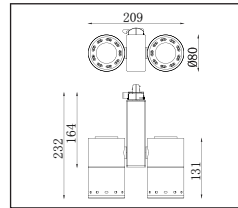

Verstelbaar LED armatuur voor trackmontage. Behuizing gemaakt uit geëxtrudeerd aluminium, gepoederlakt in de kleuren wit, zwart of zilver. Voorzien van koud gewalst spiegeloptiek en verdiepte LED module om hinderlijke verblinding tegen te gaan. Het armatuur is 350° roteer- en 180° kantelbaar. Het armatuur is uitgevoerd met een hoogwaardig koellichaam om de lichtterugval tot een minimum te beperken. Wordt compleet geleverd met geïntegreerde voeding.

Toepassingsgebieden: Musea, tentoonstellingen, kunstgalerieën, hotels, restaurants, winkels, representatieve ruimtes, etc.

Adjustable track mounted LED spotlight with extruded aluminum body, powder-coated in white, black or silver. Equipped with a cold rolled steel deep cone for anti-glare. 350° rotation and 180° tilting for multi-direction adjustment. Excellent heat sink capability to minimize the luminous degradation. Integral LED driver is included.

Applications: Museums, exhibitions, art galleries, hotel, restaurants, sales areas and promotional areas, etc.

Lichtbron (Light Source): Max 2x6.3W High power LED
Verlichtingshoek (Beam angle): 20°/40°
Kleurtemperatuur (Color temperature): 2700K/3000K/4100K/5600K
Lichtstroom (Light output): 756LM/840LM/900LM/1120LM
Kleurweergave index (Color rendering index): Ra ≥ 83/82/80/65
Bedrijfstemperatuur (Operating temperature): -30°C - +40°C
Aantal branduren (Rated life hours): 35,000 - 50,000
LED voeding (inclusief) (LED driver (included)): (CE,UL)
Voedingsspanning (Input voltage): 100-240V AC 50/60Hz
LED-stroom (LED-current): 700mA
Opgenomen vermogen (inclusief voeding) (Power consumption (driver included)): Max 2x9W

42006 / .. / .. / ..

Lichtkleur
Light color

- 0: 3000K
- 1: 4100K
- 2: 5600K
- 3: 2700K

Verlichtingshoek
Beam angle

- 1: 20°
- 2: 40°

Armatuur kleur
Fixture color

- 0: Wit (White)
- 1: Zwart (Black)
- 2: Zilver (Silver)

2 x 9W LED
Incl. LED Driver