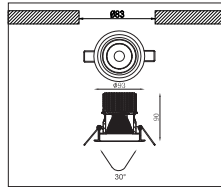

Verstelbaar LED inbouwarmatuur. Behuizing gemaakt uit gegoten aluminium, gepoederlakt in de kleuren wit, zwart of zilver. Verkrijgbaar in meerdere verlichtingshoeken. Voorzien van koud gewalst spiegeloptiek en verdiepte LED module om hinderlijke verblinding tegen te gaan. Het armatuur is 30° kantelbaar. Het armatuur is uitgevoerd met een hoogwaardig koellichaam om de lichtterugval tot een minimum te beperken. De voeding wordt separaat meegeleverd.

Toepassingsgebieden: Hotels, musea, tentoonstellingen, restaurants, cafés, beursstands, winkels, representatieve ruimtes, etc.

Adjustable recessed LED downlight with die-cast aluminum body, powder-coated in white, silver or black. Multiple beam angle options. Cold rolled steel deep cone for anti-glare, 30° fitting. Excellent heat sink capability to minimize the luminous degradation. Remote LED driver is included.

Applications: Hotels, museums, exhibitions, restaurants, cafes, trade fair stands, sales areas and promotional areas, etc.

Lichtbron (Light Source): Max 12.8W High power LED
Verlichtingshoek (Beam angle): 25°/40°
Kleurtemperatuur (Color temperature): 2700K/3000K/4100K/5600K
Lichtstroom (Light output): 828LM/850LM/920LM/1200LM
Kleurweergave index (Color rendering index): Ra ≥ 85/82/80/65
Bedrijfstemperatuur (Operating temperature): -30°C- +40°C
Aantal branduren (Rated life hours): 35,000 - 50,000
LED voeding (inclusief) (LED driver (included)): (CE,UL)
Voedingsspanning (Input voltage): 100-240V AC 50/60Hz
LED-stroom (LED-current): 1050mA
Opgenomen vermogen (inclusief voeding) (Power consumption (driver included)): Max 16W

42016 / .. / .. / ..

Lichtkleur
Light color

- 0: 3000K
- 1: 4100K
- 2: 5600K
- 3: 2700K

Verlichtingshoek
Beam angle

- 1: 25°
- 2: 40°

Armatuur kleur
Fixture color

- 0: Wit (White)
- 1: Zwart (Black)
- 2: Zilver (Silver)

16W LED
Incl. separate LED Driver