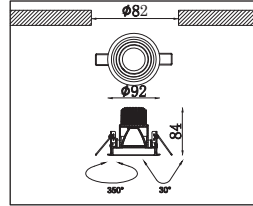

LED DOWNLIGHTS (ACCENTVERLICHTING) (ACCENT LIGHTING)