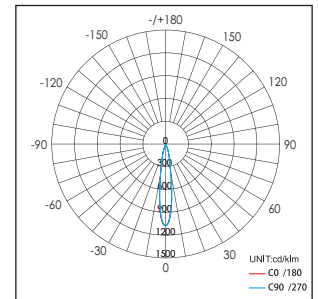

Verstelbaar LED armatuur voor trackmontage. Behuizing gemaakt uit geëxtrudeerd aluminium, gepoederlakt in de kleuren wit, zwart of zilver. Voorzien van koud gewalst spiegeloptiek en verdiepte LED module om hinderlijke verblinding tegen te gaan. Het armatuur is 350° roter- en 180° kantelbaar. Het armatuur is uitgevoerd met een hoogwaardig koellichaam om de lichtterugval tot een minimum te beperken. Wordt compleet geleverd met geïntegreerde voeding.

Toepassingsgebieden: Musea, tentoonstellingen, kunstgalerieën, hotels, restaurants, winkels, representatieve ruimtes, etc.

Adjustable track mounted LED spotlight with extruded aluminum body, powder-coated in white, black or silver. Equipped with a cold rolled steel deep cone for anti-glare. 350° rotation and 180° tilting for multi-direction adjustment. Excellent heat sink capability to minimize the luminous degradation. Integral LED driver is included.

Applications: Museums, exhibitions, art galleries, hotel, restaurants, sales areas and promotional areas, etc.

Lichtbron (Light Source): Max 2x4.6W High power LED
Verlichtingshoek (Beam angle): 20°/40°
Kleurtemperatuur (Color temperature): 2700K/3000K/5600K
Lichtstroom (Light output): 468LM/530LM/720LM
Kleurweergave index (Color rendering index): Ra ≥ 83/82/65
Bedrijfstemperatuur (Operating temperature): -30°C - +40°C
Aantal branduren (Rated life hours): 35,000 - 50,000
LED voeding (inclusief) (LED driver (included)): (CE,UL)
Voedingsspanning (Input voltage): 100-240V AC 50/60Hz
LED-stroom (LED-current): 350mA
Opgenomen vermogen (inclusief voeding) (Power consumption (driver included)): Max 2x6W

42010 / .. / .. / ..

Lichtkleur
Light color

- 0: 3000K
- 1: 5600K
- 3: 2700K

Verlichtingshoek
Beam angle