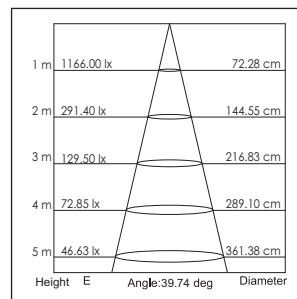

LED DOWNLIGHTS (ACCENTVERLICHTING) (ACCENT LIGHTING)

LED inbouwarmatuur. Behuizing gemaakt uit gegoten aluminium, gepoederlakt in de kleuren wit, zwart of zilver. Verkrijgbaar in meerdere verlichtingshoeken. Voorzien van koud gewalst spiegeloptiek en verdiepte LED module om hinderlijke verblinding tegen te gaan. Het armatuur is uitgevoerd met een hoogwaardig koellichaam om de lichtterugval tot een minimum te beperken. De voeding wordt separaat meegeleverd.

Toepassingsgebieden: Hotels, musea, tentoonstellingen, restaurants, cafés, beursstands, winkels, representatieve ruimtes, etc.

Recessed LED down light with die-cast aluminum body in powder-coated in white, silver or black. Multiple beam angle options. Equipped with deep cone for anti-glare. Excellent heat sink capability to minimize the luminous degradation. Remote LED driver is included.

Applications: Hotels, museums, exhibitions, restaurants, cafes, trade fair stands, sales areas and promotional areas, etc.

Lichtbron (Light Source): Max 12.8W High power LED
Verlichtingshoek (Beam angle): 25°/40°
Kleurtemperatuur (Color temperature): 2700K/3000K/4100K/5600K
Lichtstroom (Light output): 828LM/850LM/920LM/1200LM
Kleurweergave index (Color rendering index): Ra ≥ 85/82/80/65
Bedrijfstemperatuur (Operating temperature): -30°C- +40°C
Aantal branduren (Rated life hours): 35,000 - 50,000
LED voeding (inclusief) (LED driver (included)): (CE,UL)
Voedingsspanning (Input voltage): 100-240V AC 50/60Hz
LED-stroom (LED-current): 1050mA
Opgenomen vermogen (inclusief voeding) (Power consumption (driver included)): Max 16W

42025 / .. / .. / ..

Lichtkleur
Light color

- 0: 3000K
- 1: 4100K
- 2: 5600K
- 3: 2700K

Verlichtingshoek
Beam angle

- 1: 25°
- 2: 40°