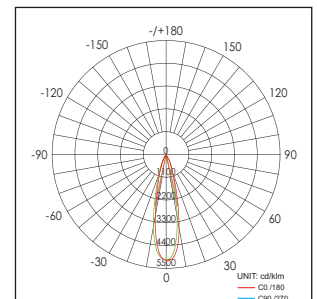

Verstelbaar LED inbouwarmatuur. Behuizing gemaakt uit geëxtrudeerd aluminium, gepoederlakt in de kleuren wit, zwart of zilver. Voorzien van koud gewalst zilver spiegeloptiek en verdiepte LED module om hinderlijke verblinding tegen te gaan. Het armatuur is 60° kantelbaar en is uitgevoerd met een hoogwaardig koellichaam om de lichtterugval tot een minimum te beperken. De voeding wordt separaat meegeleverd.

Toepassingsgebieden: Musea, tentoonstellingen, kunstgalerieën, hotels, restaurants, winkels, representatieve ruimtes, etc.

Adjustable recessed LED spotlight with extruded aluminum body, powder-coated in white, silver or black. Equipped with a cold rolled silver steel deep cone for anti-glare. 60° tilting for multi-direction adjustment. Excellent heat sink capability to minimize the luminous degradation. Remote LED driver is included.

Applications: Museums, exhibitions, art galleries, hotel, restaurants, sales areas and promotional areas, etc.

Lichtbron (Light Source): 25.2W High power LED
Verlichtingshoek (Beam angle): 15°/ 25°
Kleurtemperatuur (Color temperature): 2700K/3000K/4100K/5600K
Lichtstroom (Light output): 1800LM/2000LM/2200LM/2800LM
Kleurweergave index (Color rendering index): Ra ≥ 82/80/65
Bedrijfstemperatuur (Operating temperature): -30°C- +40°C
Aantal branduren (Rated life hours): 35,000 - 50,000
LED voeding (inclusief) (LED driver (included)): (CE,UL)
Voedingsspanning (Input voltage): 100-240V AC 50/60Hz
LED-stroom (LED-current): 700mA
Opgenomen vermogen (inclusief voeding) (Power consumption (driver included)): Max 28W

42148/ .. / .. / ..

Lichtkleur
Light color

- 0: 3000K
- 1: 4100K
- 2: 5600K
- 3: 2700K

Verlichtingshoek
Beam angle

- 1: 15°
- 2: 25°

Armatuur kleur
Fixture color