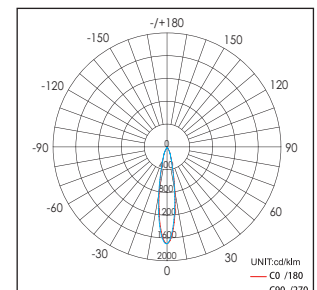

LED SPOTS (LED SPOTLIGHTS)

Verstelbaar LED opbouwarmatuur. Behuizing gemaakt uit geëxtrudeerd aluminium, gepoederlakt in de kleuren wit, zwart of zilver. Voorzien van koud gewalst spiegeloptiek en verdiepte LED module om hinderlijke verblinding tegen te gaan. Het armatuur is 350° roteer- en 180° kantelbaar. Het armatuur is uitgevoerd met een hoogwaardig koellichaam om de lichtterugval tot een minimum te beperken. Wordt compleet geleverd met geïntegreerde voeding.

Toepassingsgebieden: Musea, tentoonstellingen, kunstgalerieën, hotels, restaurants, winkels, representatieve ruimtes, etc.

Adjustable surface mounted LED spotlight with extruded aluminum body, powder-coated in white, black or silver. Equipped with a cold rolled steel deep cone for anti-glare. 350° rotation and 180° tilting for multi-direction adjustment. Excellent heat sink capability to minimize the luminous degradation. Integral LED driver is included.

Applications: Museums, exhibitions, art galleries, hotel, restaurants, sales areas and promotional areas, etc.

Lichtbron (Light Source): Max 6.3W High power LED
Verlichtingshoek (Beam angle): 20°/40°
Kleurtemperatuur (Color temperature): 2700K/3000K/4100K/5600K
Lichtstroom (Light output): 378LM/420LM/450LM/560LM
Kleurweergave index (Color rendering index): Ra ≥ 83/82/80/65
Bedrijfstemperatuur (Operating temperature): -30°C - +40°C
Aantal branduren (Rated life hours): 35,000 - 50,000
LED voeding (inclusief) (LED driver (included)): (CE,UL)
Voedingsspanning (Input voltage): 100-240V AC 50/60Hz
LED-stroom (LED-current): 700mA
Opgenomen vermogen (inclusief voeding) (Power consumption (driver included)): Max 9W

42005 / .. / .. / ..

Lichtkleur
Light color