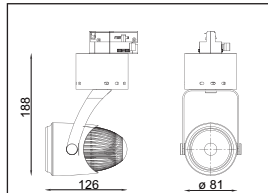

LED SPOTS (LED SPOTLIGHTS)

Verstelbaar LED armatuur voor trackmontage. Behuizing gemaakt uit geëxtrudeerd aluminium, gepoederlakt in de kleuren wit, zwart of zilver. Voorzien van koud gewalst spiegeloptiek en verdiepte LED module om hinderlijke verblinding tegen te gaan. Het armatuur is 350° roteer- en 180° kantelbaar. Het armatuur is uitgevoerd met een hoogwaardig koellichaam om de lichtterugval tot een minimum te beperken. Wordt compleet geleverd met geïntegreerde voeding.

Toepassingsgebieden: Musea, tentoonstellingen, kunstgalerieën, hotels, restaurants, winkels, representatieve ruimtes, etc.

Adjustable track mounted LED spotlight with extruded aluminum body, powder-coated in white, black or silver. Equipped with a cold rolled steel deep cone for anti-glare. 350° rotation and 180° tilting for multi-direction adjustment. Excellent heat sink capability to minimize the luminous degradation. Integral LED driver is included.

Applications: Museums, exhibitions, art galleries, hotels, restaurants, sales areas and promotional areas, etc.

Lichtbron (Light Source): Max 12.8W High power LED
Verlichtingshoek (Beam angle): 17°
Kleurtemperatuur (Color temperature): 2700K/3000K/4100K/5600K
Lichtstroom (Light output): 765LM/850LM/920LM/1200LM
Kleurweergave index (Color rendering index): Ra ≥ 85/82/80/65
Bedrijfstemperatuur (Operating temperature): -30° C - +40° C
Aantal branduren (Rated life hours): 35,000 - 50,000
LED voeding (inclusief) (LED driver (included)): (CE,UL)
Voedingsspanning (Input voltage): 100-240V AC 50/60Hz
LED-stroom (LED-current): 1050mA
Opgenomen vermogen (inclusief voeding) (Power consumption (driver included)): Max 16W

42158/ .. / .. / ..

Lichtkleur
Light color

0: 3000K

1: 4100K

2: 5600K

3: 2700K

Verlichtingshoek
Beam angle

1: 17°

Armatuur kleur
Fixture color

0: Wit (White)

1: Zwart (Black)

2: Zilver (Silver)

16W LED
Incl. LED Driver