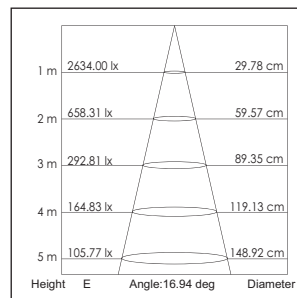

Verstelbaar LED armatuur voor trackmontage. Behuizing gemaakt uit geëxtrudeerd aluminium, gepoederlakt in de kleuren wit, zwart of zilver. Voorzien van koud gewalst spiegeloptiek en verdiepte LED module om hinderlijke verblinding tegen te gaan. Het armatuur is 350° roteer- en 200° kantelbaar. Het armatuur is uitgevoerd met een hoogwaardig koellichaam om de lichtterugval tot een minimum te beperken. Wordt compleet geleverd met geïntegreerde voeding.

Toepassingsgebieden: Musea, tentoonstellingen, kunstgalerieën, hotels, restaurants, winkels, representatieve ruimtes, etc.

Adjustable track mounted LED spotlight with extruded aluminum body, powder-coated in white, silver or black. Equipped with a cold rolled steel deep cone for anti-glare. 350° rotation and 200° tilting for multi-direction adjustment. Excellent heat sink capability to minimize the luminous degradation. Integral LED driver is included.

Applications: Museums, exhibitions, art galleries, hotels, restaurants, sales areas and promotional areas, etc.

Lichtbron (Light Source): Max 12.8W High power LED
Verlichtingshoek (Beam angle): 17°
Kleurtemperatuur (Color temperature): 2700K/3000K/4100K/5600K
Lichtstroom (Light output): 765LM/850LM/920LM/1200LM
Kleurweergave index (Color rendering index): Ra ≥ 85/82/80/65
Bedrijfstemperatuur (Operating temperature): -30°C - +40°C
Aantal branduren (Rated life hours): 35,000 - 50,000
LED voeding (inclusief) (LED driver (included)): (CE,UL)
Voedingsspanning (Input voltage): 100-240V AC 50/60Hz
LED-stroom (LED-current): 1050mA
Opgenomen vermogen (inclusief voeding) (Power consumption (driver included)): Max 16W

42159/ .. / .. / ..