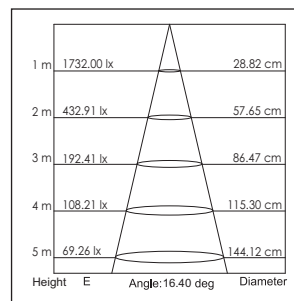

LED OPBOUWARMATUREN (LED SURFACE MOUNTED LIGHTS)

LED opbouwarmatuur. Behuizing gemaakt uit geëxtrudeerd aluminium, gepoederlakt in de kleuren wit, zwart of zilver. Verkrijgbaar in meerdere verlichtingshoeken. Voorzien van koud gewalst spiegeloptiek en verdiepte LED module om hinderlijke verblinding tegen te gaan. Het armatuur is uitgevoerd met een hoogwaardig koellichaam om de lichtterugval tot een minimum te beperken. Wordt compleet geleverd met geïntegreerde voeding.

Toepassingsgebieden: Musea, tentoonstellingen, beursstands, winkels, representatieve ruimtes, etc.

Surface mounted LED downlight with extruded aluminum body, powder-coated in white, black or silver. Multiple beam angle options. Equipped with deep cone for anti-glare. Excellent heat sink capability to minimize the luminous degradation. Integral LED driver is included.

Applications: Museums, exhibitions, trade-fair stands, sales areas and promotional areas, etc.

Lichtbron (Light Source): Max 12.8W High power LED
Verlichtingshoek (Beam angle): 20°/40°
Kleurtemperatuur (Color temperature): 2700K/3000K/4100K/5600K
Lichtstroom (Light output): 828LM/850LM/920LM/1200LM
Kleurweergave index (Color rendering index): Ra ≥ 85/82/80/65
Bedrijfstemperatuur (Operating temperature): -30°C - +40°C
Aantal branduren (Rated life hours): 35,000 - 50,000
LED voeding (inclusief) (LED driver (included)): (CE,UL)
Voedingsspanning (Input voltage): 100-240V AC 50/60Hz
LED-stroom (LED-current): 1050mA
Opgenomen vermogen (inclusief voeding) (Power consumption (driver included)): Max 16W