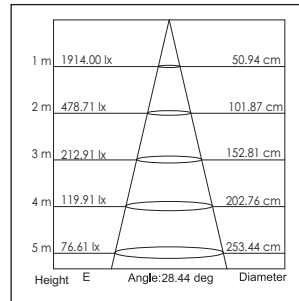

LED DOWNLIGHTS (ALGEMENE VERLICHTING) (GENERAL LIGHTING)

LED inbouwarmatuur. Behuizing gemaakt uit gegoten aluminium, gepoederlakt in de kleuren wit, zwart of zilver. Verkrijgbaar in meerdere verlichtingshoeken. Voorzien van hoogglans spiegel. Het armatuur is uitgevoerd met een hoogwaardig koellichaam om de lichtterugval tot een minimum te beperken. De voeding wordt separaat meegeleverd.

Toepassingsgebieden: Musea, beursstands, tentoonstellingen, winkels, representatieve ruimtes, etc.

Recessed LED downlight with die-cast aluminum body, powder-coated in white, silver or black. Multiple beam angle options. High purity anodized silver aluminum reflector. Excellent heat sink capability to minimize the luminous degradation. Remote LED driver is included.

Applications: museums, trade-fair stands, exhibitions, sales areas and promotional areas, etc.

Lichtbron (Light Source): Max 2x12.8W High power LED
Verlichtingshoek (Beam angle): 25°/40°
Kleurtemperatuur (Color temperature): 2700K/3000K/4100K/5600K
Lichtstroom (Light output): 1656LM/1700LM/18420LM/2400LM
Kleurweergave index (Color rendering index): Ra ≥ 85/82/80/65
Bedrijfstemperatuur (Operating temperature): -30°C- +80°C
Aantal branduren (Rated life hours): 35,000 - 50,000
LED voeding (inclusief) (LED driver (included)): (CE,UL)
Voedingsspanning (Input voltage): 100-240V AC 50/60Hz
LED-stroom (LED-current): 1050mA
Opgenomen vermogen (inclusief voeding) (Power consumption (driver included)): Max 2x16W

42104 / .. / .. / ..

- Lichtkleur
  Light color
- 0: 3000K
- 1: 4100K
- 2: 5600K
- 3: 2700K
- Verlichtingshoek
  Beam angle
- 1: 25°
- 2: 40°
- Armatuur kleur
  Fixture color
- 0: Wit (White)
- 1: Zwart (Black)
- 2: Zilver (Silver)

2 x 16W LED
2 x Incl. separate LED Driver