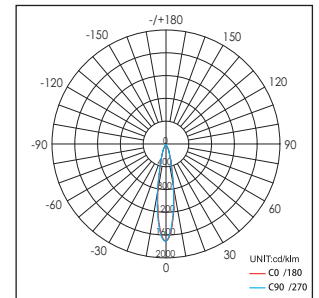

Toepassingsgebieden: Hotels, musea, tentoonstellingen, restaurants, cafés, winkels, representatieve ruimtes, etc.

Adjustable recessed LED downlight with die-cast aluminum body, powder-coated in white, silver or black. Multiple beam angle options. Equipped with deep cone for anti-glare. Excellent heat sink capability to minimize the luminous degradation, 30° tilting. Remote LED driver is included.

Applications: Hotels, museums, exhibitions, restaurants, cafes, sales areas and promotional areas, etc.

42032 / .. / .. / ..

Lichtkleur
Light color

- 0: 3000K
- 1: 4100K
- 2: 5600K
- 3: 2700K

Verlichtingshoek
Beam angle

- 1: 20°
- 2: 40°

Armatuur kleur
Fixture color

- 0: Wit (White)
- 1: Zwart (Black)
- 2: Zilver (Silver)

9W LED
Incl. separate LED Driver

Lichtbron (Light Source): Max 6.3W High power LED

Verlichtingshoek (Beam angle): 20°/40°

Kleurtemperatuur (Color temperature): 2700K/3000K/4100K/5600K

Lichtstroom (Light output): 378LM/420LM/450LM/560LM

Kleurweergave index (Color rendering index): Ra ≥ 83/82/80/65

Bedrijfstemperatuur (Operating temperature): -30°C - +40°C

Aantal branduren (Rated life hours): 35,000 - 50,000

LED voeding (inclusief) (LED driver (included)): (CE,UL)

Voedingsspanning (Input voltage): 100-240V AC 50/60Hz

LED-stroom (LED-current): 700mA

Opgenomen vermogen (inclusief voeding) (Power consumption (driver included)): Max 9W

LED
6.3W 20°