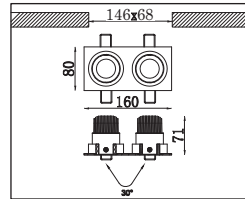

Verstelbaar LED inbouwarmatuur. Behuizing gemaakt uit gegoten aluminium, gepoederlakt in de kleuren wit, zwart of zilver. Voorzien van koud gewalst spiegeloptiek en verdiepte LED module om hinderlijke verblinding tegen te gaan. Het armatuur is uitgevoerd met een hoogwaardig koellichaam om de lichtterugval tot een minimum te beperken. Het armatuur is 30° kantelbaar. De voeding wordt separaat meegeleverd.

Toepassingsgebieden: Hotels, musea, tentoonstellingen, restaurants, cafés, winkels, representatieve ruimtes, etc.

Adjustable recessed LED downlight with die-cast aluminum body, powder-coated in white, silver or black. Equipped with deep cone for anti-glare. Excellent heat sink capability to minimize the luminous degradation, 30° tilting. Remote LED driver is included.

Applications: Hotels, museums, exhibitions, restaurants, cafes, sales areas and promotional areas, etc.

Lichtbron (Light Source): Max 2x4.6W High power LED

Verlichtingshoek (Beam angle): 20°

Kleurtemperatuur (Color temperature): 2700K/3000K/4100K/5600K

Lichtstroom (Light output): 468LM/530LM/560LM/720LM

Kleurweergave index (Color rendering index): Ra ≥ 83/82/80/65

Bedrijfstemperatuur (Operating temperature): -30°C - +40°C

Aantal branduren (Rated life hours): 35,000 - 50,000

LED voeding (inclusief) (LED driver (included)): (CE,UL)

Voedingsspanning (Input voltage): 100-240V AC 50/60Hz

LED-stroom (LED-current): 350mA

Opgenomen vermogen (inclusief voeding) (Power consumption (driver included)): Max 2x6W

42045 / .. / .. / ..

Lichtkleur
Light color

0: 3000K

1: 4100K

2: 5600K

3: 2700K

Verlichtingshoek
Beam angle

1: 20°

Armatuur kleur
Fixture color

0: Wit (White)

1: Zwart (Black)

2: Zilver (Silver)

2 x 6W LED

2 x Incl. separate LED Driver