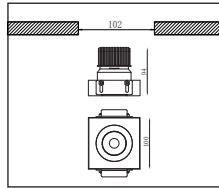

LED DOWNLIGHTS (ACCENTVERLICHTING) (ACCENT LIGHTING)

Randloos LED inbouwarmatuur. Behuizing gemaakt uit gegoten aluminium, gepoederlakt in de kleuren wit, zwart of zilver. Verkrijgbaar in meerdere verlichtingshoeken. Voorzien van koud gewalst spiegeloptiek en verdiepte LED module om hinderlijke verblinding tegen te gaan. Het armatuur is uitgevoerd met een hoogwaardig koellichaam om de lichtterugval tot een minimum te beperken. De voeding wordt separaat meegeleverd.

Toepassingsgebieden: Hotels, musea, tentoonstellingen, restaurants, cafés, winkels, representatieve ruimtes, etc.

Recessed trimless LED downlight with die-cast aluminum body, powder-coated in white, silver or black. Multiple beam angle options. Equipped with deep cone for anti-glare. Excellent heat sink capability to minimize the luminous degradation. Remote LED driver is included.

Applications: Hotels, museums, exhibitions, restaurants, cafes, sales areas and promotional areas, etc.

Lichtbron (Light Source): Max 12.8W High power LED
Verlichtingshoek (Beam angle): 25°/40°
Kleurtemperatuur (Color temperature): 2700K/3000K/4100K/5600K
Lichtstroom (Light output): 828LM/850LM/920LM/1200LM
Kleurweergave index (Color rendering index): Ra ≥ 85/82/80/65
Bedrijfstemperatuur (Operating temperature): -30°C - +40°C
Aantal branduren (Rated life hours): 35,000 - 50,000
LED voeding (inclusief) (LED driver (included)): (CE,UL)
Voedingsspanning (Input voltage): 100-240V AC 50/60Hz
LED-stroom (LED-current): 1050mA
Opgenomen vermogen (inclusief voeding) (Power consumption (driver included)): Max 16W

42119 / .. / .. / ..

Lichtkleur
Light color

- 0: 3000K
- 1: 4100K
- 2: 5600K
- 3: 2700K

Verlichtingshoek
Beam angle

- 1: 25°
- 2: 40°

Armatuur kleur
Fixture color

- 0: Wit (White)
- 1: Zwart (Black)
- 2: Zilver (Silver)

16W LED
Incl. LED Driver