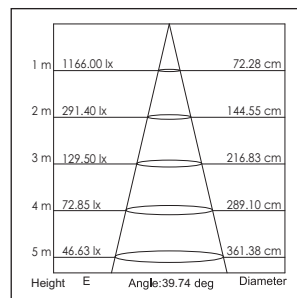

LED
12.8W 40°