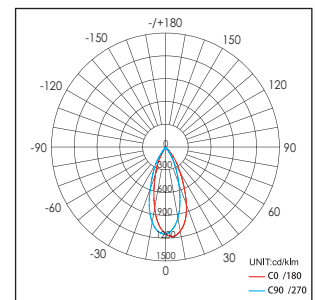

Verstelbaar LED opbouwarmatuur. Behuizing gemaakt uit geëxtrudeerd aluminium, gepoederlakt in de kleuren wit, zwart of zilver. Voorzien van koud gewalst spiegeloptiek en verdiepte LED module om hinderlijke verblinding tegen te gaan. Het armatuur is 350° roteer- en 180° kantelbaar. Het armatuur is uitgevoerd met een hoogwaardig koellichaam om de lichtterugval tot een minimum te beperken. Wordt compleet geleverd met geïntegreerde voeding.

Toepassingsgebieden: Musea, tentoonstellingen, kunstgalerieën, hotels, restaurants, winkels, representatieve ruimtes, etc.

Adjustable surface mounted LED spotlight with extruded aluminum body, powder-coated in white, black or silver. Equipped with a cold rolled steel deep cone for anti-glare. 350° rotation and 180° tilting for multi-direction adjustment. Excellent heat sink capability to minimize the luminous degradation. Integral LED driver is included.

Applications: Museums, exhibitions, art galleries, hotel, restaurants, sales areas and promotional areas, etc.

Lichtbron (Light Source): Max 12.8W High power LED
Verlichtingshoek (Beam angle): 25° /40°
Kleurtemperatuur (Color temperature): 2700K/3000K/4100K/5600K
Lichtstroom (Light output): 765LM/850LM/920LM/1200LM
Kleurweergave index (Color rendering index): Ra ≥ 85/82/80/65
Bedrijfstemperatuur (Operating temperature): -30° C - +40° C
Aantal branduren (Rated life hours): 35,000 - 50,000
LED voeding (inclusief) (LED driver (included)): (CE,JUL)
Voedingsspanning (Input voltage): 100-240V AC 50/60Hz
LED-stroom (LED-current): 1050mA
Opgenomen vermogen (inclusief voeding) (Power consumption (driver included)): Max 16W

42001 / .. / .. / ..

Lichtkleur
Light color

- 0: 3000K
- 1: 4100K
- 2: 5600K
- 3: 2700K