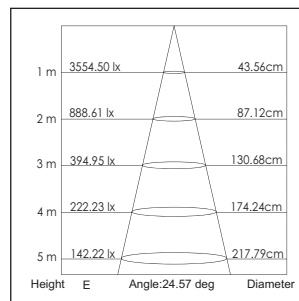

LED DOWNLIGHTS (ACCENTVERLICHTING) (ACCENT LIGHTING)

Verstelbaar LED inbouwarmatuur. Behuizing gemaakt uit geëxtrudeerd aluminium, gepoederlakt in de kleuren wit, zwart of zilver. Voorzien van koud gewalst zilver spiegeloppoetiek en verdiepte LED module om hinderlijke verblinding tegen te gaan. Het armatuur is 350° roteer- en 35° kantelbaar. Het armatuur is uitgevoerd met een hoogwaardig koellichaam om de lichtterugval tot een minimum te beperken. De voeding wordt separaat meegeleverd.

Toepassingsgebieden: Musea, tentoonstellingen, kunstgalerieën, hotels, restaurants, winkels, representatieve ruimtes, etc.

Adjustable recessed LED spotlight with extruded aluminum body, powder-coated in white, silver or black. Equipped with a cold rolled steel deep silver cone for anti-glare. 350° rotation and 35° tilting for multi-direction adjustment. Excellent heat sink capability to minimize the luminous degradation. Remote LED driver is included.

Applications: Museums, exhibitions, art galleries, hotels, restaurants, sales areas and promotional areas, etc.

Lichtbron (Light Source): 25.2W High power LED
Verlichtingshoek (Beam angle): 15°/25°
Kleurtemperatuur (Color temperature): 2700K/3000K/4100K/5600K
Lichtstroom (Light output): 1800LM/2000LM/2200LM/2800LM
Kleurweergave index (Color rendering index): Ra ≥ 82/80/65
Bedrijfstemperatuur (Operating temperature): -30°C- +40°C
Aantal branduren (Rated life hours): 35,000 - 50,000
LED voeding (inclusief) (LED driver (included)): (CE,UL)
Voedingsspanning (Input voltage): 100-240V AC 50/60Hz
LED-stroom (LED-current): 700mA
Opgenomen vermogen (inclusief voeding) (Power consumption (driver included)): Max 28W

42151/.../.../...

Lichtkleur
Light color