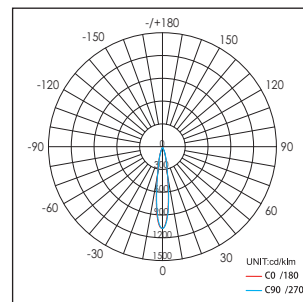

LED OPBOUWARMATUREN (LED SURFACE MOUNTED LIGHTS)

LED opbouwarmatuur. Behuizing gemaakt uit geëxtrudeerd aluminium, gepoederlakt in de kleuren wit, zwart of zilver. Voorzien van koud gewalst spiegeloptiek en verdiepte LED module om hinderlijke verblinding tegen te gaan. Het armatuur is uitgevoerd met een hoogwaardig koellichaam om de lichtterugval tot een minimum te beperken. Wordt compleet geleverd met geïntegreerde voeding.

Toepassingsgebieden: Musea, tentoonstellingen, beursstands, winkels, representatieve ruimtes, etc.

Surface mounted LED pendant light with extruded aluminum body, powder-coated in white, black or silver. Equipped with deep cone for anti-glare. Excellent heat sink capability to minimize the luminous degradation. Integral LED driver is included.

Applications: Museums, exhibitions, trade-fair stands, sales areas and promotional areas, etc.

Lichtbron (Light Source): Max 4.6W High power LED
Verlichtingshoek (Beam angle): 20°/40°
Kleurtemperatuur (Color temperature): 2700K/3000K/4100K/5600K
Lichtstroom (Light output): 234LM/265LM/310LM/360LM
Kleurweergave index (Color rendering index): Ra ≥ 83/82/74/65
Bedrijfstemperatuur (Operating temperature): -30°C - +40°C
Aantal branduren (Rated life hours): 35,000 - 50,000
LED voeding (inclusief) (LED driver (included)): (CE,UL)
Voedingsspanning (Input voltage): 100-240V AC 50/60Hz
LED-stroom (LED-current): 350mA
Opgenomen vermogen (inclusief voeding) (Power consumption (driver included)): Max 6W

1. 42135 / .. / .. / ..
2. Lichtkleur
     Light color
   - 0: 3000K
   - 1: 4100K
   - 2: 5600K
   - 3: 2700K
   - Verlichtingshoek
     Beam angle
   - 1: 20°
   - 2: 40°
   - Armatuur kleur
     Fixture color
   - 0: Wit (White)
   - 1: Zwart (Black)
   - 2: Zilver (Silver)

6W LED
Incl. LED Driver