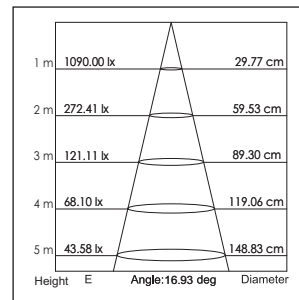

LED inbouwarmatuur. Behuizing gemaakt uit gegoten aluminium, gepoederlakt in de kleuren wit, zwart of zilver. Voorzien van koud gewalst spiegeloptiek en verdiepte LED module om hinderlijke verblinding tegen te gaan. Het armatuur is uitgevoerd met een hoogwaardig koellichaam om de lichtterugval tot een minimum te beperken. De voeding wordt separaat meegeleverd.

Toepassingsgebieden: Hotels, musea, tentoonstellingen, restaurants, cafés, winkels, representatieve ruimtes, etc.

Recessed LED downlight with die-cast aluminum body, powder-coated in white, silver or black. Equipped with deep cone for anti-glare. Excellent heat sink capability to minimize the luminous degradation. Remote LED driver is included.

Applications: Hotels, museums, exhibitions, restaurants, cafes, sales areas and promotional areas, etc.

Lichtbron (Light Source): Max 4.6W High power LED

Verlichtingshoek (Beam angle): 20°

Kleurtemperatuur (Color temperature): 2700K/3000K/4100K/5600K

Lichtstroom (Light output): 234LM/265LM/280LM/360LM

Kleurweergave index (Color rendering index): Ra ≥ 83/82/80/65

Bedrijfstemperatuur (Operating temperature): -30°C - +40°C

Aantal branduren (Rated life hours): 35,000 - 50,000

LED voeding (inclusief) (LED driver (included)): (CE,UL)

Voedingsspanning (Input voltage): 100-240V AC 50/60Hz

LED-stroom (LED-current): 350mA

Opgenomen vermogen (inclusief voeding) (Power consumption (driver included)): Max 6W

42042 / .. / .. / ..

Lichtkleur
Light color

0: 3000K

1: 4100K

2: 5600K

3: 2700K

Verlichtingshoek
Beam angle

1: 20°

Armatuur kleur
Fixture color

0: Wit (White)

1: Zwart (Black)

2: Zilver (Silver)

6W LED
Incl. separate LED Driver