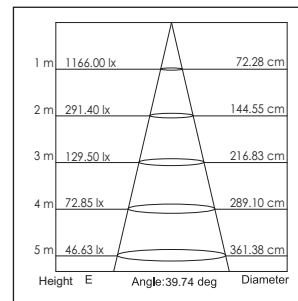

Verstelbaar LED inbouwarmatuur. Behuizing gemaakt uit gegoten aluminium, gepoederlakt in de kleuren wit, zwart of zilver. Verkrijgbaar in meerdere verlichtingshoeken. Voorzien van koud gewalst spiegeloptiek en verdiepte LED module om hinderlijke verblinding tegen te gaan. Het armatuur is 30° kantelbaar. Het armatuur is uitgevoerd met een hoogwaardig koellichaam om de lichterugval tot een minimum te beperken. De voeding wordt separaat meegeleverd.

Toepassingsgebieden: Hotels, musea, tentoonstellingen, restaurants, cafés, beursstands, winkels, representatieve ruimtes, etc.

Adjustable recessed LED downlight with die-cast aluminum body in powder-coated in white, silver or black. Multiple beam angle options. Equipped with deep cone for anti-glare. Excellent heat sink capability to minimize the luminous degradation, 30° tilting. Remote LED driver is included.

Applications: Hotels, museums, exhibitions, restaurants, cafes, trade fair stands, sales areas and promotional areas, etc.

Lichtbron (Light Source): Max 12.8W High power LED
Verlichtingshoek (Beam angle): 25°/40°
Kleurtemperatuur (Color temperature): 2700K/3000K/4100K/5600K
Lichtstroom (Light output): 828LM/850LM/920LM/1200LM
Kleurweergave index (Color rendering index): Ra ≥ 85/82/80/65
Bedrijfstemperatuur (Operating temperature): -30°C- +40°C
Aantal branduren (Rated life hours): 35,000 - 50,000
LED voeding (inclusief) (LED driver (included)): (CE,UL)
Voedingsspanning (Input voltage): 100-240V AC 50/60Hz
LED-stroom (LED-current): 1050mA
Opgenomen vermogen (inclusief voeding) (Power consumption (driver included)): Max 16W