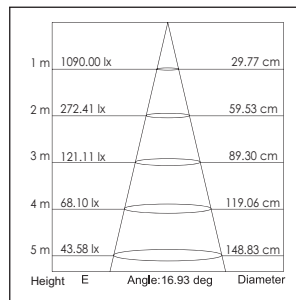

LED SPOTS (LED SPOTLIGHTS)

Verstelbaar LED opbouwarmatuur. Behuizing gemaakt uit geëxtrudeerd aluminium, gepoederlakt in de kleuren wit, zwart of zilver. Voorzien van koud gewalst spiegeloptiek en verdiepte LED module om hinderlijke verblinding tegen te gaan. Het armatuur is 350° roteer- en 180° kantelbaar. Het armatuur is uitgevoerd met een hoogwaardig koellichaam om de lichtterugval tot een minimum te beperken. Wordt compleet geleverd met geïntegreerde voeding.

Toepassingsgebieden: Musea, tentoonstellingen, kunstgalerieën, hotels, restaurants, winkels, representatieve ruimtes, etc.

Adjustable surface mounted LED spotlight with extruded aluminum body, powder-coated in white, black or silver. Equipped with a cold rolled steel deep cone for anti-glare. 350° rotation and 180° tilting for multi-direction adjustment. Excellent heat sink capability to minimize the luminous degradation. Integral LED driver is included.

Applications: Museums, exhibitions, art galleries, hotel, restaurants, sales areas and promotional areas, etc.

Lichtbron (Light Source): Max 4.6W High power LED
Verlichtingshoek (Beam angle): 20°/40°
Kleur temperatuur (Color temperature): 2700K/3000K/5600K
Lichtstroom (Light output): 234LM/265LM/360LM
Kleurweergave index (Color rendering index): Ra ≥ 83/82/65
Bedrijfstemperatuur (Operating temperature): -30° C - +40° C
Aantal branduren (Rated life hours): 35,000 - 50,000
LED voeding (inclusief) (LED driver (included)): (CE,UL)
Voedingsspanning (Input voltage): 100-240V AC 50/60Hz
LED-stroom (LED-current): 350mA
Opgenomen vermogen (inclusief voeding) (Power consumption (driver included)): Max 6W

42009 / .. / .. / ..

Lichtkleur
Light color

- 0: 3000K
- 1: 5600K
- 2: 2700K