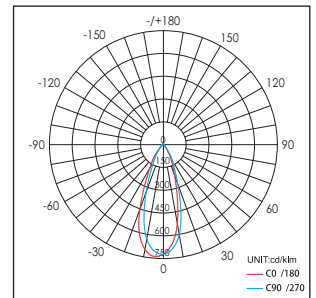

LED hanglamp. Behuizing gemaakt uit geëxtrudeerd aluminium, gepoederlakt in de kleuren wit, zwart of zilver. Verkrijgbaar in meerdere verlichtingshoeken. Voorzien van koud gewalst spiegeloptiek en verdiepte LED module om hinderlijke verblinding tegen te gaan. Het armatuur is uitgevoerd met een hoogwaardig koellichaam om de lichtterugval tot een minimum te beperken. Wordt compleet geleverd met geïntegreerde voeding.

Toepassingsgebieden: Musea, tentoonstellingen, beursstands, winkels, representatieve ruimtes, etc.

Surface mounted LED downlight with extruded aluminum body, powder-coated in white, black or silver. Multiple beam angle options. Equipped with deep cone for anti-glare. Excellent heat sink capability to minimize the luminous degradation. Integral LED driver is included.

Applications: Museums, exhibitions, trade-fair stands, sales areas and promotional areas, etc.

Lichtbron (Light Source): Max 12.8W High power LED
Verlichtingshoek (Beam angle): 20°/40°
Kleurtemperatuur (Color temperature): 2700K/3000K/4100K/5600K
Lichtstroom (Light output): 828LM/850LM/920LM/1200LM
Kleurweergave index (Color rendering index): Ra ≥ 85/82/80/65
Bedrijfstemperatuur (Operating temperature): -30°C- +40°C
Aantal branduren (Rated life hours): 35,000 - 50,000
LED voeding (inclusief) (LED driver (included)): (CE,UL)
Voedingsspanning (Input voltage): 100-240V AC 50/60Hz
LED-stroom (LED-current): 1050mA
Opgenomen vermogen (inclusief voeding) (Power consumption (driver included)): Max 16W

1. 42132 / .. / .. / ..
2. Lichtkleur
     Light color
   - 0: 3000K
   - 1: 4100K
   - 2: 5600K
   - 3: 2700K
   - Verlichtingshoek
     Beam angle
   - 1: 20°
   - 2: 40°
   - Armatuur kleur
     Fixture color
   - 0: Wit (White)
   - 1: Zwart (Black)
   - 2: Zilver (Silver)

16W LED
Incl. LED Driver