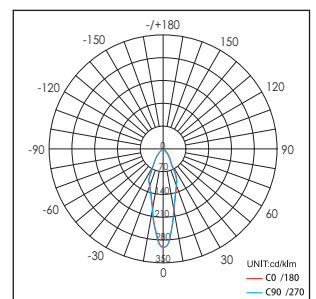

LED hanglamp opbouwarmatuur. Behuizing gemaakt uit geëxtrudeerd aluminium, gepoederlakt in de kleuren wit, zwart of zilver. Voorzien van koud gewalst spiegeloptiek en verdiepte LED module om hinderlijke verblinding tegen te gaan. Het armatuur is uitgevoerd met een hoogwaardig koellichaam om de lichtterugval tot een minimum te beperken. Wordt compleet geleverd met geïntegreerde voeding.

Toepassingsgebieden: Musea, tentoonstellingen, beursstands, winkels, representatieve ruimtes, etc.

Surface mounted LED pendant light with extruded aluminum body, powder-coated in white, black or silver. Equipped with deep cone for anti-glare. Excellent heat sink capability to minimize the luminous degradation. Integral LED driver is included.

Applications: Museums, exhibitions, trade-fair stands, sales areas and promotional areas, etc.

Lichtbron (Light Source): Max 4.6W High power LED
Verlichtingshoek (Beam angle): 20°/40°
Kleurtemperatuur (Color temperature): 2700K/3000K/4100/5600K
Lichtstroom (Light output): 234LM/265LM/310LM/360LM
Kleurweergave index (Color rendering index): Ra ≥ 83/82/74/65
Bedrijfstemperatuur (Operating temperature): -30°C - +40°C
Aantal branduren (Rated life hours): 35,000 - 50,000
LED voeding (inclusief) (LED driver (included)): (CE,UL)
Voedingsspanning (Input voltage): 100-240V AC 50/60Hz
LED-stroom (LED-current): 350mA
Opgenomen vermogen (inclusief voeding) (Power consumption (driver included)): Max 6W

42136 / .. / .. / ..

Lichtkleur
Light color

- 0: 3000K
- 1: 4100K
- 2: 5600K
- 3: 2700K

Verlichtingshoek
Beam angle

- 1: 20°
- 2: 40°

Armatuur kleur
Fixture color

- 0: Wit (White)
- 1: Zwart (Black)
- 2: Zilver (Silver)

6W LED
Incl. LED Driver