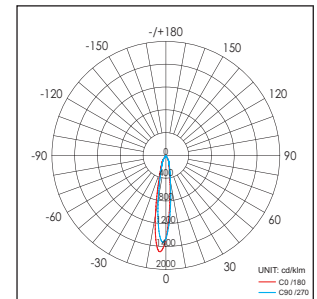

Adjustable recessed LED spotlight with extruded aluminum body, powder-coated in white, silver or black. Equipped with a cold rolled silver steel deep cone for anti-glare. 355° rotation and 60° tilting for multi-direction adjustment. Excellent heat sink capability to minimize the luminous degradation. Remote LED driver is included.

Applications: Museums, exhibitions, art galleries, hotel, restaurants, sales areas and promotional areas, etc.

Lichtbron (Light Source): 10W High power LED
Verlichtingshoek (Beam angle): 25°/ 40°
Kleurtemperatuur (Color temperature): 2700K/3000K/4100K/5600K
Lichtstroom (Light output): 567LM/630LM/720LM/880LM
Kleurweergave index (Color rendering index): Ra ≥ 85/85/80/65
Bedrijfstemperatuur (Operating temperature): -30°C - +40°C
Aantal branduren (Rated life hours): 35,000 - 50,000
LED voeding (inclusief) (LED driver (included)): (CE,UL)
Voedingsspanning (Input voltage): 100-240V AC 50/60Hz
LED-stroom (LED-current): 700mA
Opgenomen vermogen (inclusief voeding) (Power consumption (driver included)): Max 12W

42146/ .. / .. / ..

Lichtkleur
Light color

0: 3000K

1: 4100K

2: 5600K

3: 2700K

Verlichtingshoek
Beam angle

1: 25°

2: 40°

Armatuur kleur
Fixture color

0: Wit (White)

1: Zwart (Black)

2: Zilver (Silver)

12W LED
Incl. LED Driver

LED
10W 25°