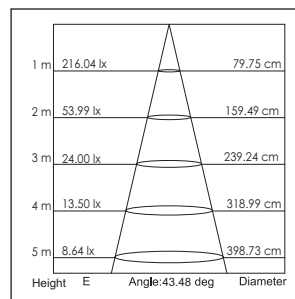

Verstelbaar LED inbouwarmatuur. Behuizing gemaakt uit gegoten aluminium, gepoederlakt in de kleuren wit, zwart of zilver. Verkrijgbaar in meerdere verlichtingshoeken. Voorzien van koud gewalst spiegeloptiek en verdiepte LED module om hinderlijke verblinding tegen te gaan. Het armatuur is uitgevoerd met een hoogwaardig koellichaam om de lichtterugval tot een minimum te beperken. Het armatuur is 30° kantelbaar. De voeding wordt separaat meegeleverd.

Toepassingsgebieden: Hotels, musea, tentoonstellingen, restaurants, cafés, winkels, representatieve ruimtes, etc.

Adjustable recessed LED downlight with die-cast aluminum body, powder-coated in white, silver or black. Multiple beam angle options. Equipped with deep cone for anti-glare. Excellent heat sink capability to minimize the luminous degradation, 30° tilting. Remote LED driver is included.

Applications: Hotels, museums, exhibitions, restaurants, cafes, sales areas and promotional areas, etc.

Lichtbron (Light Source): Max 6.3W High power LED

Verlichtingshoek (Beam angle): 20°/40°

Kleurtemperatuur (Color temperature): 2700K/3000K/4100K/5600K

Lichtstroom (Light output): 378LM/420LM/450LM/560LM

Kleurweergave index (Color rendering index): Ra ≥ 83/82/80/65

Bedrijfstemperatuur (Operating temperature): -30°C - +40°C

Aantal branduren (Rated life hours): 35,000 - 50,000

LED voeding (inclusief) (LED driver (included)): (CE,UL)

Voedingsspanning (Input voltage): 100-240V AC 50/60Hz

LED-stroom (LED-current): 700mA

Opgenomen vermogen (inclusief voeding) (Power consumption (driver included)): Max 9W

42035 / .. / .. / ..

Lichtkleur
Light color

0: 3000K

1: 4100K

2: 5600K

3: 2700K

Verlichtingshoek
Beam angle

1: 20°

2: 40°

Armatuur kleur
Fixture color