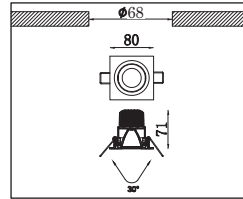

LED DOWNLIGHTS (ACCENTVERLICHTING) (ACCENT LIGHTING)