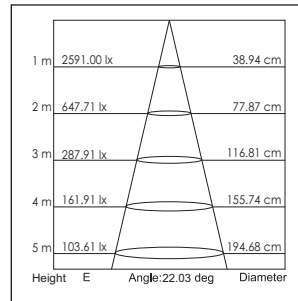

LED inbouwarmatuur. Behuizing gemaakt uit gegoten aluminium, gepoederlakt in de kleuren wit, zwart of zilver. Verkrijgbaar in meerdere verlichtingshoeken. Voorzien van koud gewalst spiegeloptiek en verdiepte LED module om hinderlijke verblinding tegen te gaan. Het armatuur is uitgevoerd met een hoogwaardig koellichaam om de lichtterugval tot een minimum te beperken. De voeding wordt separaat meegeleverd.

Toepassingsgebieden: Hotels, musea, tentoonstellingen, restaurants, cafés, winkels, representatieve ruimtes, etc.

Recessed LED downlight with die-cast aluminum body, powder-coated in white, silver or black. Multiple beam angle options. Equipped with deep cone for anti-glare. Excellent heat sink capability to minimize the luminous degradation. Remote LED driver is included.

Applications: Hotels, museums, exhibitions, restaurants, cafes, sales areas and promotional areas, etc.

Lichtbron (Light Source): Max 12.8W High power LED
Verlichtingshoek (Beam angle): 25°/40°
Kleurtemperatuur (Color temperature): 2700K/3000K/4100K/5600K
Lichtstroom (Light output): 828LM/850LM/920LM/1200LM
Kleurweergave index (Color rendering index): Ra ≥ 85/82/80/65
Bedrijfstemperatuur (Operating temperature): -30°C - +40°C
Aantal branduren (Rated life hours): 35,000 - 50,000
LED voeding (inclusief) (LED driver (included)): (CE,UL)
Voedingsspanning (Input voltage): 100-240V AC 50/60Hz
LED-stroom (LED-current): 1050mA
Opgenomen vermogen (inclusief voeding) (Power consumption (driver included)): Max 16W

42117 / .. / .. / ..

- Lichtkleur
  Light color
- 0: 3000K
- 1: 4100K
- 2: 5600K
- 3: 2700K
- Verlichtingshoek
  Beam angle
- 1: 25°
- 2: 40°
- Armatuur kleur
  Fixture color
- 0: Wit (White)
- 1: Zwart (Black)
- 2: Zilver (Silver)

16W LED
Incl. LED Driver