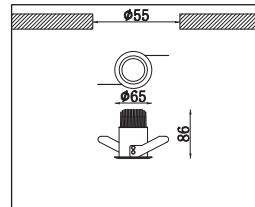

LED inbouwarmatuur. Behuizing gemaakt uit gegoten aluminium, gepoederlakt in de kleuren wit, zwart of zilver. Verkrijgbaar in meerdere verlichtingshoeken. Voorzien van koud gewalst spiegeloptiek en verdiepte LED module om hinderlijke verblinding tegen te gaan. Het armatuur is uitgevoerd met een hoogwaardig koellichaam om de lichtterugval tot een minimum te beperken. De voeding wordt separaat meegeleverd.

Toepassingsgebieden: Hotels, musea, tentoonstellingen, restaurants, cafés, winkels, representatieve ruimtes, etc.

Recessed LED downlight with die-cast aluminum body, powder-coated in white, silver or black. Multiple beam angle options. Equipped with deep cone for anti-glare. Excellent heat sink capability to minimize the luminous degradation. Remote LED driver is included.

Applications: Hotels, museums, exhibitions, restaurants, cafes, sales areas and promotional areas, etc.

Lichtbron (Light Source): Max 6.3W High power LED
Verlichtingshoek (Beam angle): 20°/40°
Kleurtemperatuur (Color temperature): 2700K/3000K/4100K/5600K
Lichtstroom (Light output): 378LM/420LM/450LM/560LM
Kleurweergave index (Color rendering index): Ra ≥ 83/82/80/65
Bedrijfstemperatuur (Operating temperature): -30°C- +40°C
Aantal branduren (Rated life hours): 35,000 - 50,000
LED voeding (inclusief) (LED driver (included)): (CE,UL)
Voedingsspanning (Input voltage): 100-240V AC 50/60Hz
LED-stroom (LED-current): 700mA
Opgenomen vermogen (inclusief voeding) (Power consumption (driver included)): Max 9W

42033 / .. / .. / ..

Lichtkleur
Light color

- 0: 3000K
- 1: 4100K
- 2: 5600K
- 3: 2700K

Verlichtingshoek
Beam angle

- 1: 20°
- 2: 40°

Armatuur kleur
Fixture color

- 0: Wit (White)
- 1: Zwart (Black)
- 2: Zilver (Silver)

9W LED
Incl. separate LED Driver