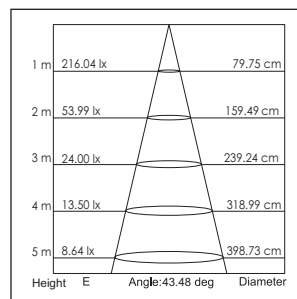

LED
6.3W 40°