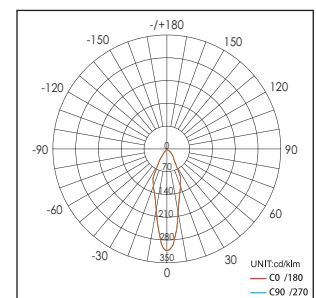

Verstelbaar LED armatuur voor trackmontage. Behuizing gemaakt uit geëxtrudeerd aluminium, gepoederlakt in de kleuren wit, zwart of zilver. Voorzien van koud gewalst spiegeloptiek en verdiepte LED module om hinderlijke verblinding tegen te gaan. Het armatuur is 350° roteer- en 180° kantelbaar. Het armatuur is uitgevoerd met een hoogwaardig koellichaam om de lichtterugval tot een minimum te beperken. Wordt compleet geleverd met geïntegreerde voeding.

Toepassingsgebieden: Musea, tentoonstellingen, kunstgalerieën, hotels, restaurants, winkels, representatieve ruimtes, etc.

Adjustable track mounted LED spotlight with extruded aluminum body, powder-coated in white, black or silver. Equipped with a cold rolled steel deep cone for anti-glare. 350° rotation and 180° tilting for multi-direction adjustment. Excellent heat sink capability to minimize the luminous degradation. Integral LED driver is included.

Applications: Museums, exhibitions, art galleries, hotel, restaurants, sales areas and promotional areas, etc.

Lichtbron (Light Source): Max 1x4.6W High power LED
Verlichtingshoek (Beam angle): 20°/40°
Kleur temperatuur (Color temperature): 2700K/3000K/4000K/6000K
Lichtstroom (Light output): 234LM/320LM/360LM/392LM
Kleurweergave index (Color rendering index): Ra ≥ 83/80/75/72
Bedrijfstemperatuur (Operating temperature): -30°C- +40°C
Aantal branduren (Rated life hours): 35,000 - 50,000
LED voeding (inclusief) (LED driver (included)): (CE,UL)
Voedingsspanning (Input voltage): 100-240V AC 50/60Hz
LED-stroom (LED-current): 350mA
Opgenomen vermogen (inclusief voeding) (Power consumption (driver included)): Max 6W

42011 / .. / .. / ..

Lichtkleur
Light color

- 0: 3000K
- 1: 4000K
- 2: 6000K
- 3: 2700K