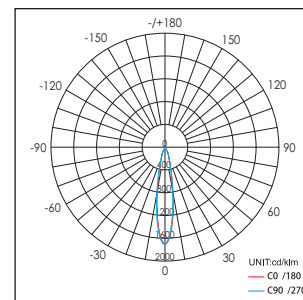

LED DOWNLIGHTS (ACCENTVERLICHTING) (ACCENT LIGHTING)

LED inbouwarmatuur. Behuizing gemaakt uit gegoten aluminium, gepoederlakt in de kleuren wit, zwart of zilver. Verkrijgbaar in meerdere verlichtingshoeken. Voorzien van koud gewalst spiegeloptiek en verdiepte LED module om hinderlijke verblinding tegen te gaan. Het armatuur is uitgevoerd met een hoogwaardig koellichaam om de lichtterugval tot een minimum te beperken. De voeding wordt separaat meegeleverd.

Toepassingsgebieden: Hotels, musea, tentoonstellingen, restaurants, cafés, winkels, representatieve ruimtes, etc.

Recessed LED downlight with die-cast aluminum body, powder-coated in white, silver or black. Multiple beam angle options. Equipped with deep cone for anti-glare. Excellent heat sink capability to minimize the luminous degradation. Remote LED driver is included.

Applications: Hotels, museums, exhibitions, restaurants, cafes, sales areas and promotional areas, etc.

Lichtbron (Light Source): Max 6.3W High power LED
Verlichtingshoek (Beam angle): 20°/40°
Kleurtemperatuur (Color temperature): 2700K/3000K/4100K/5600K
Lichtstroom (Light output): 378LM/420LM/450LM/560LM
Kleurweergave index (Color rendering index): Ra ≥ 83/82/80/65
Bedrijfstemperatuur (Operating temperature): -30°C - +40°C
Aantal branduren (Rated life hours): 35,000 - 50,000
LED voeding (inclusief) (LED driver (included)): (CE,UL)
Voedingsspanning (Input voltage): 100-240V AC 50/60Hz
LED-stroom (LED-current): 700mA
Opgenomen vermogen (inclusief voeding) (Power consumption (driver included)): Max 9W

42034 / .. / .. / ..