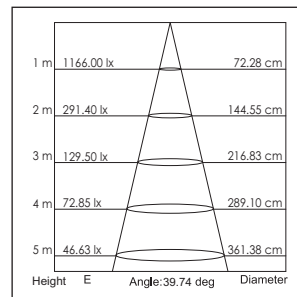

Verstelbaar LED inbouwarmatuur. Behuizing gemaakt uit gegoten aluminium, gepoederlakt in de kleuren wit, zwart of zilver. Verkrijgbaar in meerdere verlichtingshoeken. Voorzien van koud gewalst spiegeloptiek en verdiepte LED module om hinderlijke verblinding tegen te gaan. Het armatuur is 350° roteer- en 30° kantelbaar. Het armatuur is uitgevoerd met een hoogwaardig koellichaam om de lichtterugval tot een minimum te beperken. De voeding wordt separaat meegeleverd.

Toepassingsgebieden: Hotels, musea, tentoonstellingen, restaurants, cafés, winkels, representatieve ruimtes, etc.

Recessed LED downlight with die-cast aluminum body, powder-coated in white, silver or black. Multiple beam angle options. Equipped with deep cone for anti-glare, 350° rotation and 30° tilting. Excellent heat sink capability to minimize the luminous degradation. Remote LED driver is included.

Applications: Hotels, museums, exhibitions, restaurants, cafes, sales areas and promotional areas, etc.

Lichtbron (Light Source): Max 12.8W High power LED
Verlichtingshoek (Beam angle): 25°/40°
Kleurtemperatuur (Color temperature): 2700K/3000K/4100K/5600K
Lichtstroom (Light output): 828LM/850LM/920LM/1200LM
Kleurweergave index (Color rendering index): Ra ≥ 85/82/80/65
Bedrijfstemperatuur (Operating temperature): -30°C - +40°C
Aantal branduren (Rated life hours): 35,000 - 50,000
LED voeding (inclusief) (LED driver (included)): (CE,UL)
Voedingsspanning (Input voltage): 100-240V AC 50/60Hz
LED-stroom (LED-current): 1050mA
Opgenomen vermogen (inclusief voeding) (Power consumption (driver included)): Max 16W