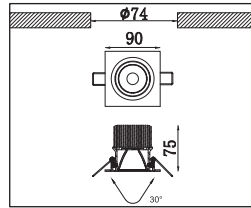

Verstelbaar LED inbouwarmatuur. Behuizing gemaakt uit gegoten aluminium, gepoederlakt in de kleuren wit, zwart of zilver. Verkrijgbaar in meerdere verlichtingshoeken. Voorzien van koud gewalst spiegeloptiek en verdiepte LED module om hinderlijke verblinding tegen te gaan. Het armatuur is 30° kantelbaar. Het armatuur is uitgevoerd met een hoogwaardig koellichaam om de lichterugval tot een minimum te beperken. De voeding wordt separaat meegeleverd.

Toepassingsgebieden: Hotels, musea, tentoonstellingen, restaurants, cafés, beursstands, winkels, representatieve ruimtes, etc.

Adjustable recessed LED downlight with die-cast aluminum body in powder-coated in white, silver or black. Multiple beam angle options. Equipped with deep cone for anti-glare. Excellent heat sink capability to minimize the luminous degradation, 30° tilting. Remote LED driver is included.

Applications: Hotels, museums, exhibitions, restaurants, cafes, trade fair stands, sales areas and promotional areas, etc.

Lichtbron (Light Source): Max 12.8W High power LED
Verlichtingshoek (Beam angle): 25°/40°
Kleurtemperatuur (Color temperature): 2700K/3000K/4100K/5600K
Lichtstroom (Light output): 828LM/850LM/920LM/1200LM
Kleurweergave index (Color rendering index): Ra ≥ 85/82/80/65
Bedrijfstemperatuur (Operating temperature): -30°C- +40°C
Aantal branduren (Rated life hours): 35,000 - 50,000
LED voeding (inclusief) (LED driver (included)): (CE,UL)
Voedingsspanning (Input voltage): 100-240V AC 50/60Hz
LED-stroom (LED-current): 1050mA
Opgenomen vermogen (inclusief voeding) (Power consumption (driver included)): Max 16W

1. 42024 / . / . / . / ..
2. Lichtkleur
     Light color
   - 0: 3000K
   - 1: 4100K
   - 2: 5600K
   - 3: 2700K
   - Verlichtingshoek
     Beam angle
   - 1: 25°
   - 2: 40°
   - Armatuur kleur
     Fixture color
   - 0: Wit (White)
   - 1: Zwart (Black)
   - 2: Zilver (Silver)

16W LED
Incl. separate LED Driver