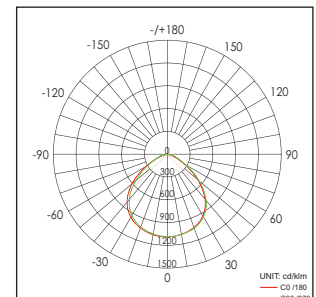

LED DOWNLIGHTS (ALGEMENE VERLICHTING) (GENERAL LIGHTING)

LED inbouwarmatuur. De speciaal ontwikkelde behuizing met lage inbouwdiepte is gemaakt uit geëxtrudeerd aluminium, gepoederlakt in de kleuren wit, zilver of zwart. Voorzien van matte acrylaat lens. Het armatuur is uitgevoerd met een hoogwaardig koellichaam om de lichtterugval tot een minimum te beperken. Wordt compleet geleverd met voeding.

Toepassingsgebieden: Kantoren, winkels, representatieve ruimtes, musea, tentoonstellingen, kunstgalerieën, hotels, restaurants, toiletten, etc.

Recessed LED spotlight. Specially made housing with low mounting depth. Made of extruded aluminum, powder-coated in white, silver or black. Equipped with frosted acrylic diffuser. Excellent heat sink capability to minimize the luminous degradation. Remote LED driver is included.

Applications: Offices, sales areas, promotional areas, museums, exhibitions, art galleries, hotels, restaurants, toilets, etc.

Lichtbron (Light Source): SMD LED 3014 21.6W
Verlichtingshoek (Beam angle): 100°
Kleurtemperatuur (Color temperature): 3000K/4000K/6000K
Lichtstroom (Light output): 1500LM/1580LM/1600LM
Kleurweergave index (Color rendering index): Ra ≥ 82/70/65
Bedrijfstemperatuur (Operating temperature): -30°C- +40°C
Aantal branduren (Rated life hours): 35,000 - 50,000
LED voeding (inclusief) (LED driver (included)): (CE,UL)
Voedingsspanning (Input voltage): 100-240V AC 50/60Hz
LED-stroom (LED-current): 700mA
Opgenomen vermogen (inclusief voeding) (Power consumption (driver included)): Max 24W

42144/ .. / .. / ..

Lichtkleur
Light color
0: 3000K
1: 4000K
2: 6000K

Verlichtingshoek
Beam angle
1: 100°