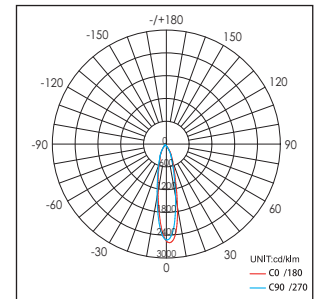

LED DOWNLIGHTS (ACCENTVERLICHTING) (ACCENT LIGHTING)

Verstelbaar LED inbouwarmatuur. Behuizing gemaakt uit gegoten aluminium, gepoederlakt in de kleuren wit, zwart of zilver. Verkrijgbaar in meerdere verlichtingshoeken. Voorzien van koud gewalst spiegeloptiek en verdiepte LED module om hinderlijke verblinding tegen te gaan. Het armatuur is 30° kantelbaar. Het armatuur is uitgevoerd met een hoogwaardig koellichaam om de lichtterugval tot een minimum te beperken. De voeding wordt separaat meegeleverd.

Toepassingsgebieden: Hotels, musea, tentoonstellingen, restaurants, cafés, beursstands, winkels, representatieve ruimtes, etc.

Adjustable recessed LED down light with die-cast aluminum body in powder-coated in white, silver or black. Multiple beam angle options. Equipped with deep cone for anti-glare. Excellent heat sink capability to minimize the luminous degradation, 30° tilting. Remote LED driver is included.

Applications: Hotels, museums, exhibitions, restaurants, cafes, trade fair stands, sales areas and promotional areas, etc.

Lichtbron (Light Source): Max 12.8W High power LED
Verlichtingshoek (Beam angle): 25°/40°
Kleurtemperatuur (Color temperature): 2700K/3000K/4100K/5600K
Lichtstroom (Light output): 828LM/850LM/920LM/1200LM
Kleurweergave index (Color rendering index): Ra ≥ 85/82/80/65
Bedrijfstemperatuur (Operating temperature): -30°C - +40°C
Aantal branduren (Rated life hours): 35,000 - 50,000
LED voeding (inclusief) (LED driver (included)): (CE,UL)
Voedingsspanning (Input voltage): 100-240V AC 50/60Hz
LED-stroom (LED-current): 1050mA
Opgenomen vermogen (inclusief voeding) (Power consumption (driver included)): Max 16W

42021 / .. / .. / ..