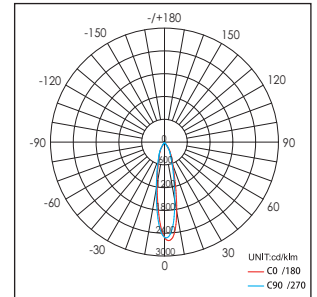

LED DOWNLIGHTS (ACCENTVERLICHTING) (ACCENT LIGHTING)

Randloos LED inbouwarmatuur. Behuizing gemaakt uit gegoten aluminium, gepoederlakt in de kleuren wit, zwart of zilver. Verkrijgbaar in meerdere verlichtingshoeken. Voorzien van koud gewalst spiegeloptiek en verdiepte LED module om hinderlijke verblinding tegen te gaan. Het armatuur is uitgevoerd met een hoogwaardig koellichaam om de lichtterugval tot een minimum te beperken. De voeding wordt separaat meegeleverd.

Toepassingsgebieden: Hotels, musea, tentoonstellingen, restaurants, cafés, winkels, representatieve ruimtes, etc.

Recessed trimless LED downlight with die-cast aluminum body, powder-coated in white, silver or black. Multiple beam angle options. Equipped with deep cone for anti-glare. Excellent heat sink capability to minimize the luminous degradation. Remote LED driver is included.

Applications: Hotels, museums, exhibitions, restaurants, cafes, sales areas and promotional areas, etc.

Lichtbron (Light Source): Max 12.8W High power LED
Verlichtingshoek (Beam angle): 25°/40°
Kleurtemperatuur (Color temperature): 2700K/3000K/4100K/5600K
Lichtstroom (Light output): 828LM/850LM/920LM/1200LM
Kleurweergave index (Color rendering index): Ra ≥ 85/82/80/65
Bedrijfstemperatuur (Operating temperature): -30°C - +40°C
Aantal branduren (Rated life hours): 35,000 - 50,000
LED voeding (inclusief) (LED driver (included)): (CE,UL)
Voedingsspanning (Input voltage): 100-240V AC 50/60Hz
LED-stroom (LED-current): 1050mA
Opgenomen vermogen (inclusief voeding) (Power consumption (driver included)): Max 16W

42119 / .. / .. / ..

Lichtkleur
Light color

- 0: 3000K
- 1: 4100K
- 2: 5600K
- 3: 2700K

Verlichtingshoek
Beam angle

- 1: 25°
- 2: 40°