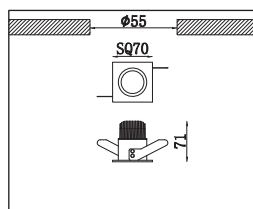

LED DOWNLIGHTS (ACCENTVERLICHTING) (ACCENT LIGHTING)

LED inbouwarmatuur. Behuizing gemaakt uit gegoten aluminium, gepoederlakt in de kleuren wit, zwart of zilver. Verkrijgbaar in meerdere verlichtingshoeken. Voorzien van koud gewalst spiegeloptiek en verdiepte LED module om hinderlijke verblinding tegen te gaan. Het armatuur is uitgevoerd met een hoogwaardig koellichaam om de lichtterugval tot een minimum te beperken. De voeding wordt separaat meegeleverd.

Toepassingsgebieden: Hotels, musea, tentoonstellingen, restaurants, cafés, winkels, representatieve ruimtes, etc.

Recessed LED downlight with die-cast aluminum body, powder-coated in white, silver or black. Multiple beam angle options. Equipped with deep cone for anti-glare. Excellent heat sink capability to minimize the luminous degradation. Remote LED driver is included.

Applications: Hotels, museums, exhibitions, restaurants, cafes, sales areas and promotional areas, etc.

Lichtbron (Light Source): Max 6.3W High power LED
Verlichtingshoek (Beam angle): 20°/40°
Kleurtemperatuur (Color temperature): 2700K/3000K/4100K/5600K
Lichtstroom (Light output): 378LM/420LM/450LM/560LM
Kleurweergave index (Color rendering index): Ra ≥ 83/82/80/65
Bedrijfstemperatuur (Operating temperature): -30°C- +40°C
Aantal branduren (Rated life hours): 35,000 - 50,000
LED voeding (inclusief) (LED driver (included)): (CE,UL)
Voedingsspanning (Input voltage): 100-240V AC 50/60Hz
LED-stroom (LED-current): 700mA
Opgenomen vermogen (inclusief voeding) (Power consumption (driver included)): Max 9W

42036 / .. / .. / ..

- Lichtkleur
  Light color
- 0: 3000K
- 1: 4100K
- 2: 5600K
- 3: 2700K
- Verlichtingshoek
  Beam angle
- 1: 20°
- 2: 40°
- Armatuur kleur
  Fixture color
- 0: Wit (White)
- 1: Zwart (Black)
- 2: Zilver (Silver)

9W LED
Incl. separate LED Driver