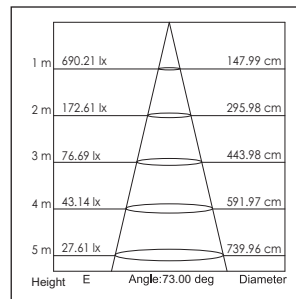

LED inbouwarmatuur. Behuizing gemaakt uit gegoten aluminium, gepoederlakt in de kleuren wit, zwart of zilver. Voorzien van matte aluminium reflector en een matte hoge transmissie acrylaat diffusor. Het armatuur is uitgevoerd met een hoogwaardig koellichaam om de lichtterugval tot een minimum te beperken. De voeding wordt separaat meegeleverd.

Toepassingsgebieden: Musea, beursstands, tentoonstellingen, winkels, representatieve ruimtes, etc.

Recessed LED downlight with die-cast aluminium body in powder-coated in white, silver or black. Frosted high purity aluminium reflector. Frosted acrylic diffuser of high transmittance. Excellent heat sink capability to minimize the luminous degradation. Remote LED driver is included.

Applications: Museums, trade-fair stands, exhibitions, sales areas and promotional areas, etc.

Lichtbron (Light Source): Max SMD LED 3020 11.4W
Verlichtingshoek (Beam angle): 70°
Kleurtemperatuur (Color temperature): 3000K/4000K/6000K
Lichtstroom (Light output): 912LM/1003LM/1140LM
Kleurweergave index (Color rendering index): Ra ≥ 80/75/70
Bedrijfstemperatuur (Operating temperature): -30°C - +40°C
Aantal branduren (Rated life hours): 35,000 - 50,000
LED voeding (inclusief) (LED driver (included)): (CE,UL)
Voedingsspanning (Input voltage): 100-240V AC 50/60Hz
LED-stroom (LED-current): 350mA
Opgenomen vermogen (inclusief voeding) (Power consumption (driver included)): Max 12W

1. 42114 / .. / .. / ..
2. Lichtkleur
     Light color
     - 0: 3000K
     - 1: 4000K
     - 2: 6000K
   - Verlichtingshoek
     Beam angle
     - 1: 70°
   - Armatuur kleur
     Fixture color
     - 0: Wit (White)
     - 1: Zwart (Black)
     - 1: Zilver (Silver)

12W LED
Incl. LED Driver