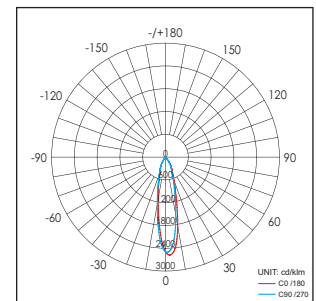

LED SPOTS (LED SPOTLIGHTS)

Verstelbaar LED armatuur voor trackmontage. Behuizing gemaakt uit geëxtrudeerd aluminium, gepoederlakt in de kleuren wit, zwart of zilver. Voorzien van koud gewalst spiegeloptiek en verdiepte LED module om hinderlijke verblinding tegen te gaan. Het armatuur is 350° roteer- en 136° kantelbaar. Het armatuur is uitgevoerd met een hoogwaardig koellichaam om de lichtterugval tot een minimum te beperken. Wordt compleet geleverd met geïntegreerde voeding.

Toepassingsgebieden: Musea, tentoonstellingen, kunstgalerieën, hotels, restaurants, winkels, representatieve ruimtes, etc.

Adjustable track mounted LED spotlight with extruded aluminum body, powder-coated in white, black or silver. Equipped with a cold rolled steel deep cone for anti-glare. 350° rotation and 136° tilting for multi-direction adjustment. Excellent heat sink capability to minimize the luminous degradation. Integral LED driver is included.

Applications: Museums, exhibitions, art galleries, hotel, restaurants, sales areas and promotional areas, etc.

Lichtbron (Light Source): Max 12.8W High power LED
Verlichtingshoek (Beam angle): 25°/ 40°
Kleurtemperatuur (Color temperature): 2700K/3000K/4100K/5600K
Lichtstroom (Light output): 765LM/850LM/920LM/1200LM
Kleurweergave index (Color rendering index): Ra ≥ 85/82/80/65
Bedrijfstemperatuur (Operating temperature): -30°C- +40°C
Aantal branduren (Rated life hours): 35,000 - 50,000
LED voeding (inclusief) (LED driver (included)): (CE,UL)
Voedingsspanning (Input voltage): 100-240V AC 50/60Hz
LED-stroom (LED-current): 1050mA
Opgenomen vermogen (inclusief voeding) (Power consumption (driver included)): Max 16W

42156/ .. / .. / ..

Lichtkleur
Light color