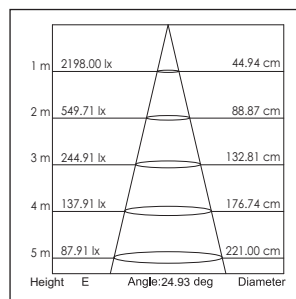

LED DOWNLIGHTS (ALGEMENE VERLICHTING) (GENERAL LIGHTING)

Verstelbaar LED inbouwarmatuur. Behuizing gemaakt uit gegoten aluminium, gepoederlakt in de kleuren wit, zwart of zilver. Verkrijgbaar in meerdere verlichtingshoeken. Voorzien van hoogglans spiegel. Het armatuur is 350° roteer- en 30° kantelbaar. Het armatuur is uitgevoerd met een hoogwaardig koellichaam om de lichtterugval tot een minimum te beperken. De voeding wordt separaat meegeleverd.

Toepassingsgebieden: Musea, beursstands, tentoonstellingen, winkels, representatieve ruimtes, etc.

Adjustable recessed LED downlight with die-cast aluminum body, powder-coated in white, silver or black. Multiple beam angle options. High purity anodized silver aluminum reflector. Excellent heat sink capability to minimize the luminous degradation, 350° rotation and 30° tilting. Remote LED driver is included.

Applications: Museums, trade-fair stands, exhibitions, sales areas and promotional areas, etc.

Lichtbron (Light Source): Max 12.8W High power LED
Verlichtingshoek (Beam angle): 25°/40°
Kleurtemperatuur (Color temperature): 2700K/3000K/4100K/5600K
Lichtstroom (Light output): 828LM/850LM/920LM/1200LM
Kleurweergave index (Color rendering index): Ra ≥ 85/82/80/65
Bedrijfstemperatuur (Operating temperature): -30°C - +80°C
Aantal branduren (Rated life hours): 35,000 - 50,000
LED voeding (inclusief) (LED driver (included)): (CE,UL)
Voedingsspanning (Input voltage): 100-240V AC 50/60Hz
LED-stroom (LED-current): 1050mA
Opgenomen vermogen (inclusief voeding) (Power consumption (driver included)): Max 16W

42101 / .. / .. / ..

Lichtkleur
Light color

- 0: 3000K
- 1: 4100K
- 2: 5600K
- 3: 2700K

Verlichtingshoek
Beam angle

- 1: 25°
- 2: 40°

Armatuur kleur
Fixture color