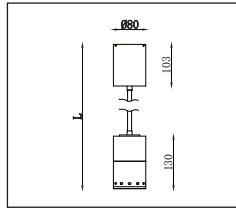

LED hanglamp. Behuizing gemaakt uit geëxtrudeerd aluminium, gepoederlakt in de kleuren wit, zwart of zilver. Verkrijgbaar in meerdere verlichtingshoeken. Voorzien van koud gewalst spiegeloptiek en verdiepte LED module om hinderlijke verblinding tegen te gaan. Het armatuur is uitgevoerd met een hoogwaardig koellichaam om de lichtterugval tot een minimum te beperken. Wordt compleet geleverd met geïntegreerde voeding.

Toepassingsgebieden: Musea, tentoonstellingen, beursstands, winkels, representatieve ruimtes, etc.

Surface mounted LED downlight with extruded aluminum body, powder-coated in white, black or silver. Multiple beam angle options. Equipped with deep cone for anti-glare. Excellent heat sink capability to minimize the luminous degradation. Integral LED driver is included.

Applications: Museums, exhibitions, trade-fair stands, sales areas and promotional areas, etc.

Lichtbron (Light Source): Max 12.8W High power LED
Verlichtingshoek (Beam angle): 20°/40°
Kleurtemperatuur (Color temperature): 2700K/3000K/4100K/5600K
Lichtstroom (Light output): 828LM/850LM/920LM/1200LM
Kleurweergave index (Color rendering index): Ra ≥ 85/82/80/65
Bedrijfstemperatuur (Operating temperature): -30°C- +40°C
Aantal branduren (Rated life hours): 35,000 - 50,000
LED voeding (inclusief) (LED driver (included)): (CE,UL)
Voedingsspanning (Input voltage): 100-240V AC 50/60Hz
LED-stroom (LED-current): 1050mA
Opgenomen vermogen (inclusief voeding) (Power consumption (driver included)): Max 16W

1. 42132 / .. / .. / ..
2. Lichtkleur
     Light color
   - 0: 3000K
   - 1: 4100K
   - 2: 5600K
   - 3: 2700K
   - Verlichtingshoek
     Beam angle
   - 1: 20°
   - 2: 40°
   - Armatuur kleur
     Fixture color
   - 0: Wit (White)
   - 1: Zwart (Black)
   - 2: Zilver (Silver)

16W LED
Incl. LED Driver