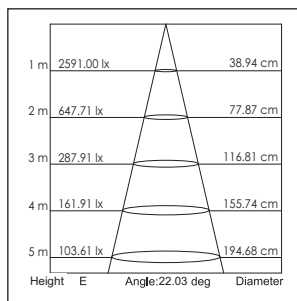

LED DOWNLIGHTS (ACCENTVERLICHTING) (ACCENT LIGHTING)

Verstelbaar randloos LED inbouwarmatuur. Behuizing gemaakt uit gegoten aluminium, gepoederlakt in de kleuren wit, zwart of zilver. Verkrijgbaar in meerdere verlichtingshoeken. Voorzien van koud gewalst spiegeloptiek en verdiepte LED module om hinderlijke verblinding tegen te gaan. Het armatuur is 350° roteer- en 30° kantelbaar. Het armatuur is uitgevoerd met een hoogwaardig koellichaam om de lichtterugval tot een minimum te beperken. De voeding wordt separaat meegeleverd.

Toepassingsgebieden: Hotels, musea, tentoonstellingen, restaurants, cafés, winkels, representatieve ruimtes, etc.

Recessed trimless LED downlight with die-cast aluminum body, powder-coated in white, black or silver. Multiple beam angle options. Equipped with deep cone for anti-glare, 350° rotation and 30° tilting. Excellent heat sink capability to minimize the luminous degradation. Remote LED driver is included.

Applications: Hotels, museums, exhibitions, restaurants, cafes, sales areas and promotional areas, etc.

Lichtbron (Light Source): Max 2x12.8W High power LED
Verlichtingshoek (Beam angle): 25°/40°
Kleurtemperatuur (Color temperature): 2700K/3000K/4100K/5600K
Lichtstroom (Light output): 1656LM/1700LM/1840LM/2400LM
Kleurweergave index (Color rendering index): Ra ≥ 85/82/80/65
Bedrijfstemperatuur (Operating temperature): -30°C- +40°C
Aantal branduren (Rated life hours): 35,000 - 50,000
LED voeding (inclusief) (LED driver (included)): (CE,UL)
Voedingsspanning (Input voltage): 100-240V AC 50/60Hz
LED-stroom (LED-current): 1050mA
Opgenomen vermogen (inclusief voeding) (Power consumption (driver included)): Max 2x16W

42121 / .. / .. / ..

Lichtkleur
Light color