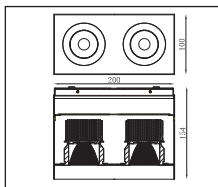

LED OPBOUWARMATUREN (LED SURFACE MOUNTED LIGHTS)

LED opbouwarmatuur. Behuizing gemaakt uit koud gewalst staal, gepoederlakt in de kleuren wit, zwart of zilver. Het armatuur is in meerdere verlichtingshoeken instelbaar. Voorzien van koud gewalst spiegeloptiek en verdiepte LED module om hinderlijke verblinding tegen te gaan. Het armatuur is uitgevoerd met een hoogwaardig koellichaam om de lichtterugval tot een minimum te beperken. Wordt compleet geleverd met geïntegreerde voeding.

Toepassingsgebieden: Musea, tentoonstellingen, beursstands, winkels, representatieve ruimtes, etc.

Surface mounted LED downlight with quality cold rolled steel body, powder-coated in white, black or silver. Multiple beam angle options. Equipped with deep cone for anti-glare. Excellent heat sink capability to minimize the luminous degradation. Integral LED driver is included.

Applications: Museums, exhibitions, trade-fair stands, sales areas and promotional areas, etc.

Lichtbron (Light Source): Max 2x12.8W High power LED
Verlichtingshoek (Beam angle): 25°/40°
Kleurtemperatuur (Color temperature): 2700K/3000K/4100K/5600K
Lichtstroom (Light output): 1656LM/1700LM/1840LM/2400LM
Kleurweergave index (Color rendering index): Ra ≥ 85/82/80/65
Bedrijfstemperatuur (Operating temperature): -30°C - +40°C
Aantal branduren (Rated life hours): 35,000 - 50,000
LED voeding (inclusief) (LED driver (included)): (CE,UL)
Voedingsspanning (Input voltage): 100-240V AC 50/60Hz
LED-stroom (LED-current): 1050mA
Opgenomen vermogen (inclusief voeding) (Power consumption (driver included)): Max 2x16W

1. 42130 / .. / .. / ..
2. Lichtkleur
     Light color
   - 0: 3000K
   - 1: 4100K
   - 2: 5600K
   - 3: 2700K
   - Verlichtingshoek
     Beam angle
   - 1: 25°
   - 2: 40°
   - Armatuur kleur
     Fixture color
   - 0: Wit (White)
   - 1: Zwart (Black)
   - 2: Zilver (Silver)

2 x 16W LED
Incl. LED Driver