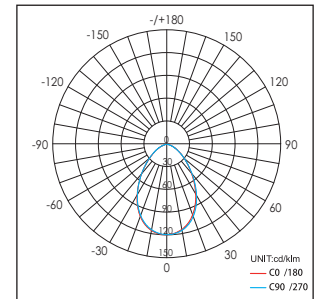

LED inbouwarmatuur. Behuizing gemaakt uit gegoten aluminium, gepoederlakt in de kleuren wit, zwart of zilver. Voorzien van matte aluminium reflector en een matte hoge transmissie acrylaat diffusor. Het armatuur is uitgevoerd met een hoogwaardig koellichaam om de lichtterugval tot een minimum te beperken. De voeding wordt separaat meegeleverd.

Toepassingsgebieden: Musea, beursstands, tentoonstellingen, winkels, representatieve ruimtes, etc.

Recessed LED downlight with die-cast aluminum body, powder-coated in white, silver or black. Frosted high purity aluminum reflector. Frosted acrylic diffuser of high transmittance. Excellent heat sink capability to minimize the luminous degradation. Remote LED driver is included.

Applications: Museums, trade-fair stands, exhibitions, sales areas and promotional areas, etc.

Lichtbron (Light Source): Max SMD LED 3020 3.6W
Verlichtingshoek (Beam angle): 80°
Kleurtemperatuur (Color temperature): 3000K/4000K/6000K
Lichtstroom (Light output): 288LM/317LM/360LM
Kleurweergave index (Color rendering index): Ra ≥ 80/75/70
Bedrijfstemperatuur (Operating temperature): -30°C - +40°C
Aantal branduren (Rated life hours): 35,000 - 50,000
LED voeding (inclusief) (LED driver (included)): (CE,UL)
Voedingsspanning (Input voltage): 100-240V AC 50/60Hz
LED-stroom (LED-current): 350mA
Opgenomen vermogen (inclusief voeding) (Power consumption (driver included)): Max 5W

1. 42111 / .. / .. / ..
2. Lichtkleur
     Light color
     - 0: 3000K
     - 1: 4000K
     - 2: 6000K
   - Verlichtingshoek
     Beam angle
     - 1: 80°
   - Armatuur kleur
     Fixture color
     - 0: Wit (White)
     - 1: Zwart (Black)
     - 2: Zilver (Silver)

5W LED
Incl. LED Driver