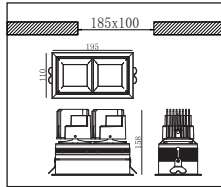

LED DOWNLIGHTS (ALGEMENE VERLICHTING) (GENERAL LIGHTING)

LED inbouwarmatuur. Behuizing gemaakt uit gegoten aluminium, gepoederlakt in de kleuren wit, zwart of zilver. Verkrijgbaar in meerdere verlichtingshoeken. Voorzien van hoogglans spiegel. Het armatuur is uitgevoerd met een hoogwaardig koellichaam om de lichtterugval tot een minimum te beperken. De voeding wordt separaat meegeleverd.

Toepassingsgebieden: Musea, beursstands, tentoonstellingen, winkels, representatieve ruimtes, etc.

Recessed LED downlight with die-cast aluminum body, powder-coated in white, silver or black. Multiple beam angle options. High purity anodized silver aluminum reflector. Excellent heat sink capability to minimize the luminous degradation. Remote LED driver is included.

Applications: museums, trade-fair stands, exhibitions, sales areas and promotional areas, etc.

Lichtbron (Light Source): Max 2x12.8W High power LED
Verlichtingshoek (Beam angle): 25°/40°
Kleurtemperatuur (Color temperature): 2700K/3000K/4100K/5600K
Lichtstroom (Light output): 1656LM/1700LM/18420LM/2400LM
Kleurweergave index (Color rendering index): Ra ≥ 85/82/80/65
Bedrijfstemperatuur (Operating temperature): -30°C- +80°C
Aantal branduren (Rated life hours): 35,000 - 50,000
LED voeding (inclusief) (LED driver (included)): (CE,UL)
Voedingsspanning (Input voltage): 100-240V AC 50/60Hz
LED-stroom (LED-current): 1050mA
Opgenomen vermogen (inclusief voeding) (Power consumption (driver included)): Max 2x16W

42104 / .. / .. / ..

- Lichtkleur
  Light color
- 0: 3000K
- 1: 4100K
- 2: 5600K
- 3: 2700K
- Verlichtingshoek
  Beam angle
- 1: 25°
- 2: 40°
- Armatuur kleur
  Fixture color
- 0: Wit (White)
- 1: Zwart (Black)
- 2: Zilver (Silver)

2 x 16W LED
2 x Incl. separate LED Driver