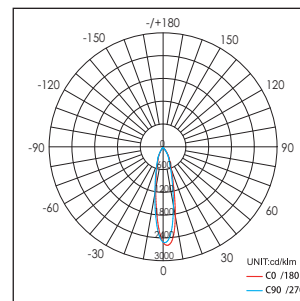

LED OPBOUWARMATUREN (LED SURFACE MOUNTED LIGHTS)

LED opbouwarmatuur. Behuizing gemaakt uit koud gewalst staal, gepoederlakt in de kleuren wit, zwart of zilver. Het armatuur is in meerdere verlichtingshoeken instelbaar. Voorzien van koud gewalst spiegeloptiek en verdiepte LED module om hinderlijke verblinding tegen te gaan. Het armatuur is uitgevoerd met een hoogwaardig koellichaam om de lichtterugval tot een minimum te beperken. Wordt compleet geleverd met geïntegreerde voeding.

Toepassingsgebieden: Musea, tentoonstellingen, beursstands, winkels, representatieve ruimtes, etc.

Surface mounted LED downlight with quality cold rolled steel body, powder-coated in white, black or silver. Multiple beam angle options. Equipped with deep cone for anti-glare. Excellent heat sink capability to minimize the luminous degradation. Integral LED driver is included.

Applications: Museums, exhibitions, trade-fair stands, sales areas and promotional areas, etc.

Lichtbron (Light Source): Max 2x12.8W High power LED
Verlichtingshoek (Beam angle): 25°/40°
Kleurtemperatuur (Color temperature): 2700K/3000K/4100K/5600K
Lichtstroom (Light output): 1656LM/1700LM/1840LM/2400LM
Kleurweergave index (Color rendering index): Ra ≥ 85/82/80/65
Bedrijfstemperatuur (Operating temperature): -30°C - +40°C
Aantal branduren (Rated life hours): 35,000 - 50,000
LED voeding (inclusief) (LED driver (included)): (CE,UL)
Voedingsspanning (Input voltage): 100-240V AC 50/60Hz
LED-stroom (LED-current): 1050mA
Opgenomen vermogen (inclusief voeding) (Power consumption (driver included)): Max 2x16W