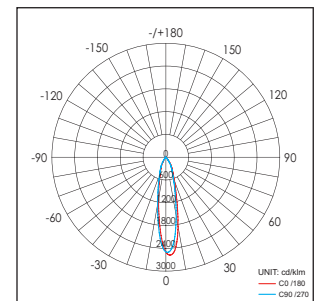

Verstelbaar LED armatuur voor trackmontage. Behuizing gemaakt uit geëxtrudeerd aluminium, gepoederlakt in de kleuren wit, zwart of zilver. Voorzien van koud gewalst spiegeloptiek en verdiepte LED module om hinderlijke verblinding tegen te gaan. Het armatuur is 350° roteer- en 180° kantelbaar. Het armatuur is uitgevoerd met een hoogwaardig koellichaam om de lichtterugval tot een minimum te beperken. Wordt compleet geleverd met geïntegreerde voeding.

Toepassingsgebieden: Musea, tentoonstellingen, kunstgalerieën, hotels, restaurants, winkels, representatieve ruimtes, etc.

Adjustable track mounted LED spotlight with extruded aluminum body, powder-coated in white, black or silver. Equipped with a cold rolled steel deep cone for anti-glare. 350° rotation and 180° tilting for multi-direction adjustment. Excellent heat sink capability to minimize the luminous degradation. Integral LED driver is included.

Applications: Museums, exhibitions, art galleries, hotel, restaurants, sales areas and promotional areas, etc.

Lichtbron (Light Source): Max 12.8W High power LED
Verlichtingshoek (Beam angle): 25° / 40°
Kleurtemperatuur (Color temperature): 2700K/3000K/4100K/5600K
Lichtstroom (Light output): 765LM/850LM/920LM/1200LM
Kleurweergave index (Color rendering index): Ra ≥ 85/82/80/65
Bedrijfstemperatuur (Operating temperature): -30° C - +40° C
Aantal branduren (Rated life hours): 35,000 - 50,000
LED voeding (inclusief) (LED driver (included)): (CE,UL)
Voedingsspanning (Input voltage): 100-240V AC 50/60Hz
LED-stroom (LED-current): 1050mA
Opgenomen vermogen (inclusief voeding) (Power consumption (driver included)): Max 16W

42157/ .. / .. / ..

Lichtkleur
Light color

- 0: 3000K
- 1: 4100K
- 2: 5600K
- 3: 2700K