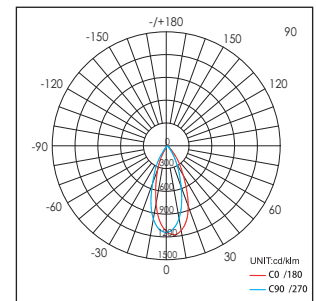

Verstelbaar LED inbouwarmatuur. Behuizing gemaakt uit gegoten aluminium, gepoederlakt in de kleuren wit, zwart of zilver. Verkrijgbaar in meerdere verlichtingshoeken. Voorzien van koud gewalst spiegeloptiek en verdiepte LED module om hinderlijke verblinding tegen te gaan. Het armatuur is 30° kantelbaar. Het armatuur is uitgevoerd met een hoogwaardig koellichaam om de lichterugval tot een minimum te beperken. De voeding wordt separaat meegeleverd.

Toepassingsgebieden: Hotels, musea, tentoonstellingen, restaurants, cafés, beursstands, winkels, representatieve ruimtes, etc.

Adjustable recessed LED downlight with die-cast aluminum body in powder-coated in white, silver or black. Multiple beam angle options. Equipped with deep cone for anti-glare. Excellent heat sink capability to minimize the luminous degradation, 30° tilting. Remote LED driver is included.

Applications: Hotels, museums, exhibitions, restaurants, cafes, trade fair stands, sales areas and promotional areas, etc.

Lichtbron (Light Source): Max 12.8W High power LED
Verlichtingshoek (Beam angle): 25°/40°
Kleurtemperatuur (Color temperature): 2700K/3000K/4100K/5600K
Lichtstroom (Light output): 828LM/850LM/920LM/1200LM
Kleurweergave index (Color rendering index): Ra ≥ 85/82/80/65
Bedrijfstemperatuur (Operating temperature): -30°C- +40°C
Aantal branduren (Rated life hours): 35,000 - 50,000
LED voeding (inclusief) (LED driver (included)): (CE,UL)
Voedingsspanning (Input voltage): 100-240V AC 50/60Hz
LED-stroom (LED-current): 1050mA
Opgenomen vermogen (inclusief voeding) (Power consumption (driver included)): Max 16W