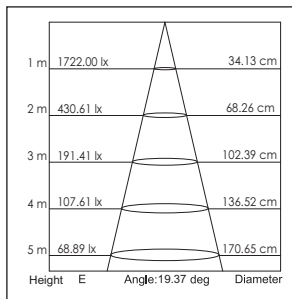

LED OPBOUWARMATUREN (LED SURFACE MOUNTED LIGHTS)

LED opbouwarmatuur. Behuizing gemaakt uit geëxtrudeerd aluminium, gepoederlakt in de kleuren wit, zwart of zilver. Verkrijgbaar in meerdere verlichtingshoeken. Voorzien van koud gewalst spiegeloptiek en verdiepte LED module om hinderlijke verblinding tegen te gaan. Het armatuur is uitgevoerd met een hoogwaardig koellichaam om de lichtterugval tot een minimum te beperken. Wordt compleet geleverd met geïntegreerde voeding.

Toepassingsgebieden: Musea, tentoonstellingen, beursstands, winkels, representatieve ruimtes, etc.

Surface mounted LED downlight with extruded aluminum body, powder-coated in white, black or silver. Multiple beam angle options. Equipped with deep cone for anti-glare. Excellent heat sink capability to minimize the luminous degradation. Integral LED driver is included.

Applications: Museums, exhibitions, trade-fair stands, sales areas and promotional areas, etc.

Lichtbron (Light Source): Max 6.8W High power LED
Verlichtingshoek (Beam angle): 20°/40°
Kleurtemperatuur (Color temperature): 2700K/3000K/4100K/5600K
Lichtstroom (Light output): 378LM/420LM/450LM/560LM
Kleurweergave index (Color rendering index): Ra ≥ 85/82/80/65
Bedrijfstemperatuur (Operating temperature): -30°C- +40°C
Aantal branduren (Rated life hours): 35,000 - 50,000
LED voeding (inclusief) (LED driver (included)): (CE,UL)
Voedingsspanning (Input voltage): 100-240V AC 50/60Hz
LED-stroom (LED-current): 700mA
Opgenomen vermogen (inclusief voeding) (Power consumption (driver included)): Max 9W

42133 / .. / .. / ..

Lichtkleur
Light color

- 0: 3000K
- 1: 4100K
- 2: 5600K
- 3: 2700K

Verlichtingshoek
Beam angle

- 1: 20°
- 2: 40°

Armatuur kleur
Fixture color