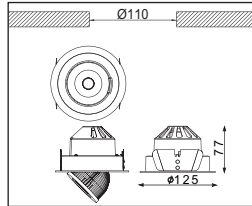

Verstelbaar LED inbouwarmatuur. Behuizing gemaakt uit geëxtrudeerd aluminium, gepoederlakt in de kleuren wit, zwart of zilver. Voorzien van koud gewalst zilver spiegeloptiek en verdiepte LED module om hinderlijke verblinding tegen te gaan. Het armatuur is 355° roteer- en 60° kantelbaar. Uitgevoerd met een hoogwaardig koellichaam om de lichtterugval tot een minimum te beperken. De voeding wordt separaat meegeleverd.

Toepassingsgebieden: Musea, tentoonstellingen, kunstgalerieën, hotels, restaurants, winkels, representatieve ruimtes, etc.

Adjustable recessed LED spotlight with extruded aluminum body, powder-coated in white, silver or black. Equipped with a cold rolled silver steel deep cone for anti-glare. 355° rotation and 60° tilting for multi-direction adjustment. Excellent heat sink capability to minimize the luminous degradation. Remote LED driver is included.

Applications: Museums, exhibitions, art galleries, hotel, restaurants, sales areas and promotional areas, etc.

Lichtbron (Light Source): 10W High power LED
Verlichtingshoek (Beam angle): 25°/ 40°
Kleurtemperatuur (Color temperature): 2700K/3000K/4100K/5600K
Lichtstroom (Light output): 567LM/630LM/720LM/880LM
Kleurweergave index (Color rendering index): Ra ≥ 85/85/80/65
Bedrijfstemperatuur (Operating temperature): -30°C - +40°C
Aantal branduren (Rated life hours): 35,000 - 50,000
LED voeding (inclusief) (LED driver (included)): (CE,UL)
Voedingsspanning (Input voltage): 100-240V AC 50/60Hz
LED-stroom (LED-current): 700mA
Opgenomen vermogen (inclusief voeding) (Power consumption (driver included)): Max 12W

42146/ .. / .. / ..

Lichtkleur
Light color

0: 3000K

1: 4100K

2: 5600K

3: 2700K

Verlichtingshoek
Beam angle

1: 25°

2: 40°