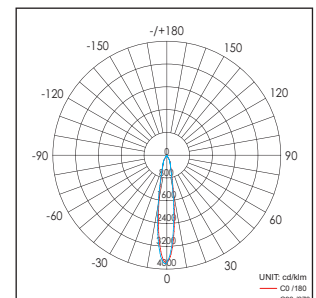

Verstelbaar LED armatuur voor trackmontage. Behuizing gemaakt uit geëxtrudeerd aluminium, gepoederlakt in de kleuren wit, zwart of zilver. Voorzien van koud gewalst spiegeloptiek en verdiepte LED module om hinderlijke verblinding tegen te gaan. Het armatuur is 350° roteer- en 200° kantelbaar. Het armatuur is uitgevoerd met een hoogwaardig koellichaam om de lichtterugval tot een minimum te beperken. Wordt compleet geleverd met geïntegreerde voeding.

Toepassingsgebieden: Musea, tentoonstellingen, kunstgalerieën, hotels, restaurants, winkels, representatieve ruimtes, etc.

Adjustable track mounted LED spotlight with extruded aluminum body, powder-coated in white, silver or black. Equipped with a cold rolled steel deep cone for anti-glare. 350° rotation and 200° tilting for multi-direction adjustment. Excellent heat sink capability to minimize the luminous degradation. Integral LED driver is included.

Applications: Museums, exhibitions, art galleries, hotels, restaurants, sales areas and promotional areas, etc.

Lichtbron (Light Source): Max 12.8W High power LED
Verlichtingshoek (Beam angle): 17°
Kleurtemperatuur (Color temperature): 2700K/3000K/4100K/5600K
Lichtstroom (Light output): 765LM/850LM/920LM/1200LM
Kleurweergave index (Color rendering index): Ra ≥ 85/82/80/65
Bedrijfstemperatuur (Operating temperature): -30°C - +40°C
Aantal branduren (Rated life hours): 35,000 - 50,000
LED voeding (inclusief) (LED driver (included)): (CE,UL)
Voedingsspanning (Input voltage): 100-240V AC 50/60Hz
LED-stroom (LED-current): 1050mA
Opgenomen vermogen (inclusief voeding) (Power consumption (driver included)): Max 16W

42159/ .. / .. / ..