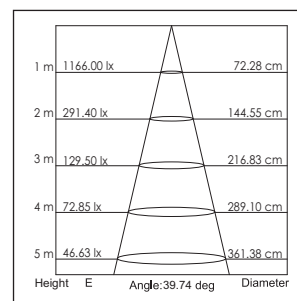

LED DOWNLIGHTS (ACCENTVERLICHTING) (ACCENT LIGHTING)

Verstelbaar LED inbouwarmatuur. Behuizing gemaakt uit gegoten aluminium, gepoederlakt in de kleuren wit, zwart of zilver. Verkrijgbaar in meerdere verlichtingshoeken. Voorzien van koud gewalst spiegeloptiek en verdiepte LED module om hinderlijke verblinding tegen te gaan. Het armatuur is 350° roteer- en 30° kantelbaar. Het armatuur is uitgevoerd met een hoogwaardig koellichaam om de lichtterugval tot een minimum te beperken. De voeding wordt separaat meegeleverd.

Toepassingsgebieden: Hotels, musea, tentoonstellingen, restaurants, cafés, beursstands, winkels, representatieve ruimtes, etc.

Adjustable recessed LED downlight with die-cast aluminum body, powder-coated in white, silver or black. Multiple beam angle options. Equipped with deep cone for anti-glare, excellent heat sink capability to minimize the luminous degradation, 350° rotation and 30° tilting. Remote LED driver is included.

Applications: Hotels, museums, exhibitions, restaurants, cafes, trade fair stands, sales areas and promotional areas, etc.

Lichtbron (Light Source): Max 12.8W High power LED
Verlichtingshoek (Beam angle): 25°/40°
Kleurtemperatuur (Color temperature): 2700K/3000K/4100K/5600K
Lichtstroom (Light output): 828LM/850LM/920LM/1200LM
Kleurweergave index (Color rendering index): Ra ≥ 85/82/80/65
Bedrijfstemperatuur (Operating temperature): -30°C- +40°C
Aantal branduren (Rated life hours): 35,000 - 50,000
LED voeding (inclusief) (LED driver (included)): (CE,UL)
Voedingsspanning (Input voltage): 100-240V AC 50/60Hz
LED-stroom (LED-current): 1050mA
Opgenomen vermogen (inclusief voeding) (Power consumption (driver included)): Max 16W

42019 / .. / .. / ..