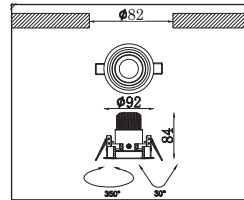

Verstelbaar LED inbouwarmatuur. Behuizing gemaakt uit gegoten aluminium, gepoederlakt in de kleuren wit, zwart of zilver. Voorzien van koud gewalst spiegeloptiek en verdiepte LED module om hinderlijke verblinding tegen te gaan. Het armatuur is uitgevoerd met een hoogwaardig koellichaam. Het armatuur is 350° rooteer- en 30° kantelbaar. De voeding wordt separaat meegeleverd.

Toepassingsgebieden: Hotels, musea, tentoonstellingen, restaurants, cafés, winkels, representatieve ruimtes, etc.

Adjustable recessed LED downlight with die-cast aluminum body, powder-coated in white, silver or black. Multiple beam angle options. Equipped with deep cone for anti-glare. Excellent heat sink capability to minimize the luminous degradation. 350° rotation and 30° tilting. Remote LED driver is included.

Applications: Hotels, museums, exhibitions, restaurants, cafes, sales areas and promotional areas, etc.

42038 / .. / .. / ..

Lichtkleur
Light color

- 0: 3000K
- 1: 4100K
- 2: 5600K
- 3: 2700K

Verlichtingshoek
Beam angle

- 1: 20°

Armatuur kleur
Fixture color

- 0: Wit (White)
- 1: Zwart (Black)
- 2: Zilver (Silver)

6W LED
Incl. separate LED Driver

Lichtbron (Light Source): Max 4.6W High power LED
Verlichtingshoek (Beam angle): 20°
Kleurtemperatuur (Color temperature): 2700K/3000K/4100K/5600K
Lichtstroom (Light output): 234LM/265LM/280LM/360LM
Kleurweergave index (Color rendering index): Ra ≥ 83/82/80/65
Bedrijfstemperatuur (Operating temperature): -30°C- +40°C
Aantal branduren (Rated life hours): 35,000 - 50,000
LED voeding (inclusief) (LED driver (included)): (CE,UL)
Voedingsspanning (Input voltage): 100-240V AC 50/60Hz
LED-stroom (LED-current): 350mA
Opgenomen vermogen (inclusief voeding) (Power consumption (driver included)): Max 6W