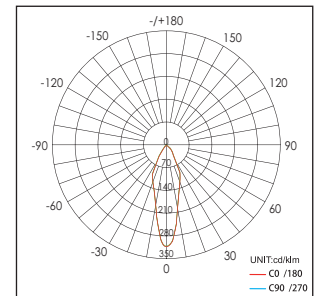

Verstelbaar LED armatuur voor trackmontage. Behuizing gemaakt uit geëxtrudeerd aluminium, gepoederlakt in de kleuren wit, zwart of zilver. Voorzien van koud gewalst spiegeloptiek en verdiepte LED module om hinderlijke verblinding tegen te gaan. Het armatuur is 350° roter- en 180° kantelbaar. Het armatuur is uitgevoerd met een hoogwaardig koellichaam om de lichtterugval tot een minimum te beperken. Wordt compleet geleverd met geïntegreerde voeding.

Toepassingsgebieden: Musea, tentoonstellingen, kunstgalerieën, hotels, restaurants, winkels, representatieve ruimtes, etc.

Adjustable track mounted LED spotlight with extruded aluminum body, powder-coated in white, black or silver. Equipped with a cold rolled steel deep cone for anti-glare. 350° rotation and 180° tilting for multi-direction adjustment. Excellent heat sink capability to minimize the luminous degradation. Integral LED driver is included.

Applications: Museums, exhibitions, art galleries, hotel, restaurants, sales areas and promotional areas, etc.

Lichtbron (Light Source): Max 2x4.6W High power LED
Verlichtingshoek (Beam angle): 20°/40°
Kleurtemperatuur (Color temperature): 2700K/3000K/5600K
Lichtstroom (Light output): 468LM/530LM/720LM
Kleurweergave index (Color rendering index): Ra ≥ 83/82/65
Bedrijfstemperatuur (Operating temperature): -30°C - +40°C
Aantal branduren (Rated life hours): 35,000 - 50,000
LED voeding (inclusief) (LED driver (included)): (CE,UL)
Voedingsspanning (Input voltage): 100-240V AC 50/60Hz
LED-stroom (LED-current): 350mA
Opgenomen vermogen (inclusief voeding) (Power consumption (driver included)): Max 2x6W

42010 / .. / .. / ..

Lichtkleur
Light color

- 0: 3000K
- 1: 5600K
- 3: 2700K

Verlichtingshoek
Beam angle