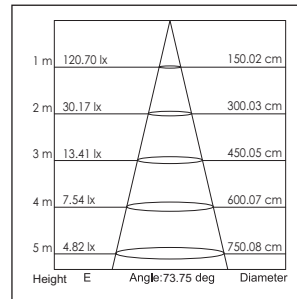

LED inbouwarmatuur. Behuizing gemaakt uit gegoten aluminium, gepoederlakt in de kleuren wit, zwart of zilver. Voorzien van matte aluminium reflector en een matte hoge transmissie acrylaat diffusor. Het armatuur is uitgevoerd met een hoogwaardig koellichaam om de lichtterugval tot een minimum te beperken. De voeding wordt separaat meegeleverd.

Toepassingsgebieden: Musea, beursstands, tentoonstellingen, winkels, representatieve ruimtes, etc.

Recessed LED downlight with die-cast aluminum body, powder-coated in white, silver or black. Frosted high purity aluminum reflector. Frosted acrylic diffuser of high transmittance. Excellent heat sink capability to minimize the luminous degradation. Remote LED driver is included.

Applications: Museums, trade-fair stands, exhibitions, sales areas and promotional areas, etc.

Lichtbron (Light Source): Max SMD LED 3020 3.6W
Verlichtingshoek (Beam angle): 80°
Kleurtemperatuur (Color temperature): 3000K/4000K/6000K
Lichtstroom (Light output): 288LM/317LM/360LM
Kleurweergave index (Color rendering index): Ra ≥ 80/75/70
Bedrijfstemperatuur (Operating temperature): -30°C - +40°C
Aantal branduren (Rated life hours): 35,000 - 50,000
LED voeding (inclusief) (LED driver (included)): (CE,UL)
Voedingsspanning (Input voltage): 100-240V AC 50/60Hz
LED-stroom (LED-current): 350mA
Opgenomen vermogen (inclusief voeding) (Power consumption (driver included)): Max 5W

1. 42111 / .. / .. / ..
2. Lichtkleur
     Light color
     - 0: 3000K
     - 1: 4000K
     - 2: 6000K
   - Verlichtingshoek
     Beam angle
     - 1: 80°
   - Armatuur kleur
     Fixture color
     - 0: Wit (White)
     - 1: Zwart (Black)
     - 2: Zilver (Silver)

5W LED
Incl. LED Driver