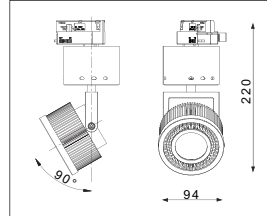

Verstelbaar LED armatuur voor trackmontage. Behuizing gemaakt uit geëxtrudeerd aluminium, gepoederlakt in de kleuren wit, zwart of zilver. Voorzien van koud gewalst spiegeloptiek en verdiepte LED module om hinderlijke verblinding tegen te gaan. Het armatuur is 350° roteer- en 180° kantelbaar. Het armatuur is uitgevoerd met een hoogwaardig koellichaam om de lichtterugval tot een minimum te beperken. Wordt compleet geleverd met geïntegreerde voeding.

Toepassingsgebieden: Musea, tentoonstellingen, kunstgalerieën, hotels, restaurants, winkels, representatieve ruimtes, etc.

Adjustable track mounted LED spotlight with extruded aluminum body, powder-coated in white, black or silver. Equipped with a cold rolled steel deep cone for anti-glare. 350° rotation and 180° tilting for multi-direction adjustment. Excellent heat sink capability to minimize the luminous degradation. Integral LED driver is included.

Applications: Museums, exhibitions, art galleries, hotel, restaurants, sales areas and promotional areas, etc.

Lichtbron (Light Source): Max 12.8W High power LED
Verlichtingshoek (Beam angle): 25° / 40°
Kleurtemperatuur (Color temperature): 2700K/3000K/4100K/5600K
Lichtstroom (Light output): 765LM/850LM/920LM/1200LM
Kleurweergave index (Color rendering index): Ra ≥ 85/82/80/65
Bedrijfstemperatuur (Operating temperature): -30° C - +40° C
Aantal branduren (Rated life hours): 35,000 - 50,000
LED voeding (inclusief) (LED driver (included)): (CE,UL)
Voedingsspanning (Input voltage): 100-240V AC 50/60Hz
LED-stroom (LED-current): 1050mA
Opgenomen vermogen (inclusief voeding) (Power consumption (driver included)): Max 16W

42157/ .. / .. / ..

Lichtkleur
Light color

- 0: 3000K
- 1: 4100K
- 2: 5600K
- 3: 2700K

Verlichtingshoek
Beam angle

- 1: 25°
- 2: 40°

Armatuur kleur
Fixture color

- 0: Wit (White)
- 1: Zwart (Black)
- 2: Zilver (Silver)

16W LED
Incl. LED Driver