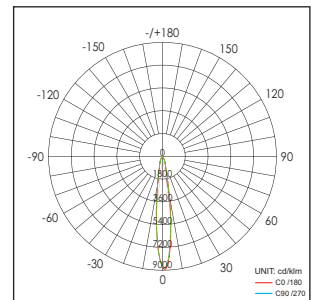

LED SPOTS (LED SPOTLIGHTS)

Verstelbaar LED armatuur voor trackmontage. Behuizing gemaakt uit geëxtrudeerd aluminium, gepoederlakt in de kleuren wit, zwart of zilver. Voorzien van koud gewalst spiegeloptiek en verdiepte LED module om hinderlijke verblinding tegen te gaan. Het armatuur is 350° roteer- en 180° kantelbaar. Het armatuur is uitgevoerd met een hoogwaardig koellichaam om de lichterugval tot een minimum te beperken. Wordt compleet geleverd met geïntegreerde voeding.

Toepassingsgebieden: Musea, tentoonstellingen, kunstgalerieën, hotels, restaurants, winkels, representatieve ruimtes, etc.

Adjustable track mounted LED spotlight with extruded aluminum body, powder-coated in white, black or silver. Equipped with a cold rolled steel deep cone for anti-glare. 350° rotation and 180° tilting for multi-direction adjustment. Excellent heat sink capability to minimize the luminous degradation. Integral LED driver is included.

Applications: Museums, exhibitions, art galleries, hotel, restaurants, sales areas and promotional areas, etc.

Lichtbron (Light Source): Max 18.2W High power LED
Verlichtingshoek (Beam angle): 15°/ 25°
Kleurtemperatuur (Color temperature): 2700K/3000K/4100K
Lichtstroom (Light output): 1230LM/1370LM/1530LM
Kleurweergave index (Color rendering index): Ra ≥ 85/82/80
Bedrijfstemperatuur (Operating temperature): -30° C - +40° C
Aantal branduren (Rated life hours): 35,000 - 50,000
LED voeding (inclusief) (LED driver (included)): (CE,UL)
Voedingsspanning (Input voltage): 100-240V AC 50/60Hz
LED-stroom (LED-current): 1050mA
Opgenomen vermogen (inclusief voeding) (Power consumption (driver included)): Max 21W