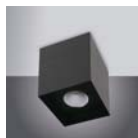

LED OPBOUWARMATUREN (LED SURFACE MOUNTED LIGHTS)

16W

42129...
104