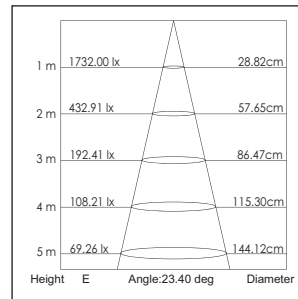

2: 40°

Armatuur kleur
Fixture color

0: Wit (White)

1: Zwart (Black)

2: Zilver (Silver)

12W LED
Incl. LED Driver

LED
10W 25°

LED
10W 40°