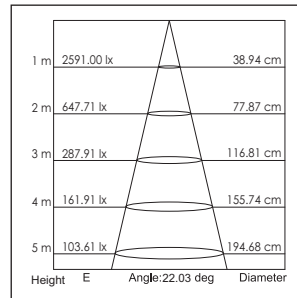

Toepassingsgebieden: Hotels, musea, tentoonstellingen, restaurants, cafés, winkels, representatieve ruimtes, etc.

Recessed trimless LED downlight with die-cast aluminum body, powder-coated in white, black or silver. Multiple beam angle options. Equipped with deep cone for anti-glare, 350° rotation and 30° tilting. Excellent heat sink capability to minimize the luminous degradation. Remote LED driver is included.

Applications: Hotels, museums, exhibitions, restaurants, cafes, sales areas and promotional areas, etc.

Lichtbron (Light Source): Max 12.8W High power LED
Verlichtingshoek (Beam angle): 25°/40°
Kleurtemperatuur (Color temperature): 2700K/3000K/4100K/5600K
Lichtstroom (Light output): 828LM/850LM/920LM/1200LM
Kleurweergave index (Color rendering index): Ra ≥ 85/82/80/65
Bedrijfstemperatuur (Operating temperature): -30°C - +40°C
Aantal branduren (Rated life hours): 35,000 - 50,000
LED voeding (inclusief) (LED driver (included)): (CE,UL)
Voedingsspanning (Input voltage): 100-240V AC 50/60Hz
LED-stroom (LED-current): 1050mA
Opgenomen vermogen (inclusief voeding) (Power consumption (driver included)): Max 16W

42120 / .. / .. / ..

Lichtkleur
Light color

- 0: 3000K
- 1: 4100K
- 2: 5600K
- 3: 2700K

Verlichtingshoek
Beam angle

- 1: 25°
- 2: 40°

Armatuur kleur
Fixture color

- 0: Wit (White)
- 1: Zwart (Black)
- 2: Zilver (Silver)

16W LED
Incl. LED Driver

LED
12.8W 25°