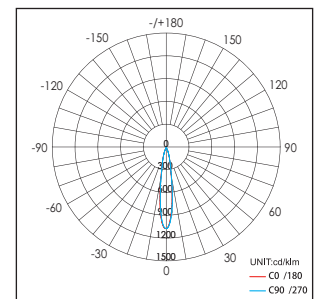

Verstelbaar LED armatuur voor trackmontage. Behuizing gemaakt uit geëxtrudeerd aluminium, gepoederlakt in de kleuren wit, zwart of zilver. Voorzien van koud gewalst spiegeloptiek en verdiepte LED module om hinderlijke verblinding tegen te gaan. Het armatuur is 350° roteer- en 180° kantelbaar. Het armatuur is uitgevoerd met een hoogwaardig koellichaam om de lichtterugval tot een minimum te beperken. Wordt compleet geleverd met geïntegreerde voeding.

Toepassingsgebieden: Musea, tentoonstellingen, kunstgalerieën, hotels, restaurants, winkels, representatieve ruimtes, etc.

Adjustable track mounted LED spotlight with extruded aluminum body, powder-coated in white, black or silver. Equipped with a cold rolled steel deep cone for anti-glare. 350° rotation and 180° tilting for multi-direction adjustment. Excellent heat sink capability to minimize the luminous degradation. Integral LED driver is included.

Applications: Museums, exhibitions, art galleries, hotel, restaurants, sales areas and promotional areas, etc.

Lichtbron (Light Source): Max 1x4.6W High power LED
Verlichtingshoek (Beam angle): 20°/40°
Kleur temperatuur (Color temperature): 2700K/3000K/4000K/6000K
Lichtstroom (Light output): 234LM/320LM/360LM/392LM
Kleurweergave index (Color rendering index): Ra ≥ 83/80/75/72
Bedrijfstemperatuur (Operating temperature): -30°C- +40°C
Aantal branduren (Rated life hours): 35,000 - 50,000
LED voeding (inclusief) (LED driver (included)): (CE,UL)
Voedingsspanning (Input voltage): 100-240V AC 50/60Hz
LED-stroom (LED-current): 350mA
Opgenomen vermogen (inclusief voeding) (Power consumption (driver included)): Max 6W

42011 / .. / .. / ..

Lichtkleur
Light color

- 0: 3000K
- 1: 4000K
- 2: 6000K
- 3: 2700K