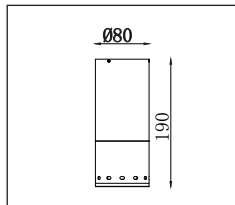

LED OPBOUWARMATUREN (LED SURFACE MOUNTED LIGHTS)

LED opbouwarmatuur. Behuizing gemaakt uit geëxtrudeerd aluminium, gepoederlakt in de kleuren wit, zwart of zilver. Verkrijgbaar in meerdere verlichtingshoeken. Voorzien van koud gewalst spiegeloptiek en verdiepte LED module om hinderlijke verblinding tegen te gaan. Het armatuur is uitgevoerd met een hoogwaardig koellichaam om de lichtterugval tot een minimum te beperken. Wordt compleet geleverd met geïntegreerde voeding.

Toepassingsgebieden: Musea, tentoonstellingen, beursstands, winkels, representatieve ruimtes, etc.

Surface mounted LED downlight with extruded aluminum body, powder-coated in white, black or silver. Multiple beam angle options. Equipped with deep cone for anti-glare. Excellent heat sink capability to minimize the luminous degradation. Integral LED driver is included.

Applications: Museums, exhibitions, trade-fair stands, sales areas and promotional areas, etc.

Lichtbron (Light Source): Max 12.8W High power LED
Verlichtingshoek (Beam angle): 20°/40°
Kleurtemperatuur (Color temperature): 2700K/3000K/4100K/5600K
Lichtstroom (Light output): 828LM/850LM/920LM/1200LM
Kleurweergave index (Color rendering index): Ra ≥ 85/82/80/65
Bedrijfstemperatuur (Operating temperature): -30°C - +40°C
Aantal branduren (Rated life hours): 35,000 - 50,000
LED voeding (inclusief) (LED driver (included)): (CE,UL)
Voedingsspanning (Input voltage): 100-240V AC 50/60Hz
LED-stroom (LED-current): 1050mA
Opgenomen vermogen (inclusief voeding) (Power consumption (driver included)): Max 16W

1. 42131 / .. / .. / ..
2. Lichtkleur
     Light color
   - 0: 3000K
   - 1: 4100K
   - 2: 5600K
   - 3: 2700K
   - Verlichtingshoek
     Beam angle
   - 1: 20°
   - 2: 40°
   - Armatuur kleur
     Fixture color
   - 0: Wit (White)
   - 1: Zwart (Black)
   - 2: Zilver (Silver)

16W LED
Incl. LED Driver