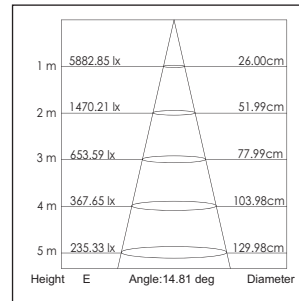

LED DOWNLIGHTS (ACCENTVERLICHTING) (ACCENT LIGHTING)

Verstelbaar LED inbouwarmatuur. Behuizing gemaakt uit geëxtrudeerd aluminium, gepoederlakt in de kleuren wit, zwart of zilver. Voorzien van koud gewalst zilver spiegeloppoetiek en verdiepte LED module om hinderlijke verblinding tegen te gaan. Het armatuur is 350° roteer- en 35° kantelbaar. Het armatuur is uitgevoerd met een hoogwaardig koellichaam om de lichtterugval tot een minimum te beperken. De voeding wordt separaat meegeleverd.

Toepassingsgebieden: Musea, tentoonstellingen, kunstgalerieën, hotels, restaurants, winkels, representatieve ruimtes, etc.

Adjustable recessed LED spotlight with extruded aluminum body, powder-coated in white, silver or black. Equipped with a cold rolled steel deep silver cone for anti-glare. 350° rotation and 35° tilting for multi-direction adjustment. Excellent heat sink capability to minimize the luminous degradation. Remote LED driver is included.

Applications: Museums, exhibitions, art galleries, hotels, restaurants, sales areas and promotional areas, etc.

Lichtbron (Light Source): 25.2W High power LED
Verlichtingshoek (Beam angle): 15°/25°
Kleurtemperatuur (Color temperature): 2700K/3000K/4100K/5600K
Lichtstroom (Light output): 1800LM/2000LM/2200LM/2800LM
Kleurweergave index (Color rendering index): Ra ≥ 82/80/65
Bedrijfstemperatuur (Operating temperature): -30°C- +40°C
Aantal branduren (Rated life hours): 35,000 - 50,000
LED voeding (inclusief) (LED driver (included)): (CE,UL)
Voedingsspanning (Input voltage): 100-240V AC 50/60Hz
LED-stroom (LED-current): 700mA
Opgenomen vermogen (inclusief voeding) (Power consumption (driver included)): Max 28W

42151/.../.../...

Lichtkleur
Light color