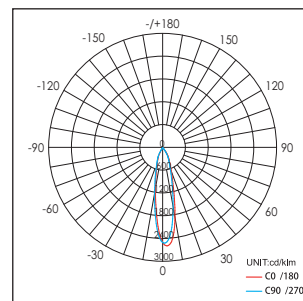

LED DOWNLIGHTS (ACCENTVERLICHTING) (ACCENT LIGHTING)

Verstelbaar randloos LED inbouwarmatuur. Behuizing gemaakt uit gegoten aluminium, gepoederlakt in de kleuren wit, zwart of zilver. Verkrijgbaar in meerdere verlichtingshoeken. Voorzien van koud gewalst spiegeloptiek en verdiepte LED module om hinderlijke verblinding tegen te gaan. Het armatuur is 350° roteer- en 30° kantelbaar. Het armatuur is uitgevoerd met een hoogwaardig koellichaam om de lichtterugval tot een minimum te beperken. De voeding wordt separaat meegeleverd.

Toepassingsgebieden: Hotels, musea, tentoonstellingen, restaurants, cafés, winkels, representatieve ruimtes, etc.

Recessed trimless LED downlight with die-cast aluminum body, powder-coated in white, black or silver. Multiple beam angle options. Equipped with deep cone for anti-glare, 350° rotation and 30° tilting. Excellent heat sink capability to minimize the luminous degradation. Remote LED driver is included.

Applications: Hotels, museums, exhibitions, restaurants, cafes, sales areas and promotional areas, etc.

Lichtbron (Light Source): Max 2x12.8W High power LED
Verlichtingshoek (Beam angle): 25°/40°
Kleurtemperatuur (Color temperature): 2700K/3000K/4100K/5600K
Lichtstroom (Light output): 1656LM/1700LM/1840LM/2400LM
Kleurweergave index (Color rendering index): Ra ≥ 85/82/80/65
Bedrijfstemperatuur (Operating temperature): -30°C- +40°C
Aantal branduren (Rated life hours): 35,000 - 50,000
LED voeding (inclusief) (LED driver (included)): (CE,UL)
Voedingsspanning (Input voltage): 100-240V AC 50/60Hz
LED-stroom (LED-current): 1050mA
Opgenomen vermogen (inclusief voeding) (Power consumption (driver included)): Max 2x16W

42121 / .. / .. / ..

Lichtkleur
Light color