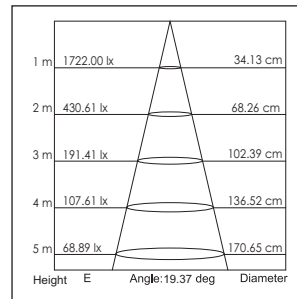

Toepassingsgebieden: Hotels, musea, tentoonstellingen, restaurants, cafés, winkels, representatieve ruimtes, etc.

Adjustable recessed LED downlight with die-cast aluminum body, powder-coated in white, silver or black. Multiple beam angle options. Equipped with deep cone for anti-glare. Excellent heat sink capability to minimize the luminous degradation, 350° rotation and 30° tilting. Remote LED driver is included.

Applications: Hotels, museums, exhibitions, restaurants, cafes, sales areas and promotional areas, etc.

42030 / .. / .. / ..

Lichtkleur
Light color

- 0: 3000K
- 1: 4100K
- 2: 5600K
- 3: 2700K

Verlichtingshoek
Beam angle

- 1: 20°
- 2: 40°

Armatuur kleur
Fixture color

- 0: Wit (White)
- 1: Zwart (Black)
- 2: Zilver (Silver)

9W LED
Incl. separate LED Driver

Lichtbron (Light Source): Max 6.3W High power LED

Verlichtingshoek (Beam angle): 20°/40°

Kleurtemperatuur (Color temperature): 2700K/3000K/4100K/5600K

Lichtstroom (Light output): 378LM/420LM/450LM/560LM

Kleurweergave index (Color rendering index): Ra ≥ 83/82/80/65

Bedrijfstemperatuur (Operating temperature): -30°C- +40°C

Aantal branduren (Rated life hours): 35,000 - 50,000

LED voeding (inclusief) (LED driver (included)): (CE,UL)

Voedingsspanning (Input voltage): 100-240V AC 50/60Hz

LED-stroom (LED-current): 700mA

Opgenomen vermogen (inclusief voeding) (Power consumption (driver included)): Max 12W