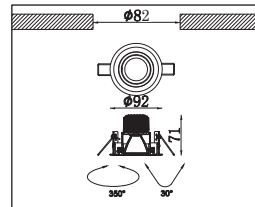

Verstelbaar LED inbouwarmatuur. Behuizing gemaakt uit gegoten aluminium, gepoederlakt in de kleuren wit, zwart of zilver. Verkrijgbaar in meerdere verlichtingshoeken. Voorzien van koud gewalst spiegeloptiek en verdiepte LED module om hinderlijke verblinding tegen te gaan. Het armatuur is uitgevoerd met een hoogwaardig koellichaam. Het armatuur is 350° roteer- en 30° kantelbaar. De voeding wordt separaat meegeleverd.

Toepassingsgebieden: Hotels, musea, tentoonstellingen, restaurants, cafés, winkel, representatieve ruimtes, etc.

Recessed LED downlight with die-cast aluminum body, powder-coated in white, silver or black. Multiple beam angle options. Equipped with deep cone for anti-glare. Excellent heat sink capability to minimize the luminous degradation, 350° rotation and 30° tilting. Remote LED driver is included.

Applications: Hotels, museums, exhibitions, restaurants, cafes, sales areas and promotional areas, etc.

Lichtbron (Light Source): Max 6.3W High power LED
Verlichtingshoek (Beam angle): 20°/40°
Kleurtemperatuur (Color temperature): 2700K/3000K/4100K/5600K
Lichtstroom (Light output): 378LM/420LM/450LM/560LM
Kleurweergave index (Color rendering index): Ra ≥ 83/82/80/65
Bedrijfstemperatuur (Operating temperature): -30°C- +40°C
Aantal branduren (Rated life hours): 35,000 - 50,000
LED voeding (inclusief) (LED driver (included)): (CE,UL)
Voedingsspanning (Input voltage): 100-240V AC 50/60Hz
LED-stroom (LED-current): 700mA
Opgenomen vermogen (inclusief voeding) (Power consumption (driver included)): Max 9W

42031 / .. / .. / ..

Lichtkleur
Light color

- 0: 3000K
- 1: 4100K
- 2: 5600K
- 3: 2700K

Verlichtingshoek
Beam angle

- 1: 20°
- 2: 40°

Armatuur kleur
Fixture color

- 0: Wit (White)
- 1: Zwart (Black)
- 2: Zilver (Silver)

9W LED
Incl. separate LED Driver