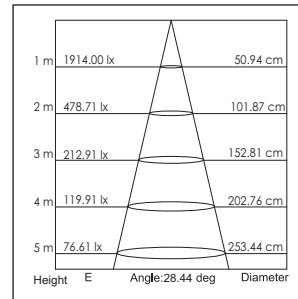

LED inbouwarmatuur. Behuizing gemaakt uit gegoten aluminium, gepoederlakt in de kleuren wit, zwart of zilver. Verkrijgbaar in meerdere verlichtingshoeken. Voorzien van hoogglans spiegel. Het armatuur is uitgevoerd met een hoogwaardig koellichaam om de lichtterugval tot een minimum te beperken. De voeding wordt separaat meegeleverd.

Toepassingsgebieden: Musea, beursstands, tentoonstellingen, winkels, representatieve ruimtes, etc.

Recessed LED downlight with die-cast aluminum body, powder-coated in white, silver or black. Multiple beam angle options. High purity anodized silver aluminum reflector. Excellent heat sink capability to minimize the luminous degradation. Remote LED driver is included.

Applications: Museums, trade-fair stands, exhibitions, sales areas and promotional areas, etc.

Lichtbron (Light Source): Max 12.8W High power LED
Verlichtingshoek (Beam angle): 25°/40°
Kleurtemperatuur (Color temperature): 2700K/3000K/4100K/5600K
Lichtstroom (Light output): 828LM/850LM/920LM/1200LM
Kleurweergave index (Color rendering index): Ra ≥ 85/82/80/65
Bedrijfstemperatuur (Operating temperature): -30°C- +80°C
Aantal branduren (Rated life hours): 35,000 - 50,000
LED voeding (inclusief) (LED driver (included)): (CE,UL)
Voedingsspanning (Input voltage): 100-240V AC 50/60Hz
LED-stroom (LED-current): 1050mA
Opgenomen vermogen (inclusief voeding) (Power consumption (driver included)): Max 16W

1. 42103 / .. / .. / ..
2. Lichtkleur
     Light color
   - 0: 3000K
   - 1: 4100K
   - 2: 5600K
   - 3: 2700K
   - Verlichtingshoek
     Beam angle
   - 1: 25°
   - 2: 40°
   - Armatuur kleur
     Fixture color
   - 0: Wit (White)
   - 1: Zwart (Black)
   - 2: Zilver (Silver)

16W LED
Incl. separate LED Driver