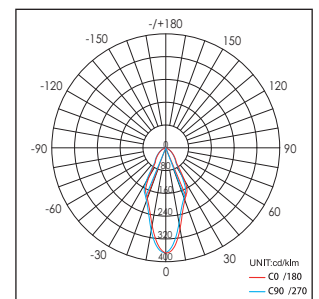

LED
6.3W 40°