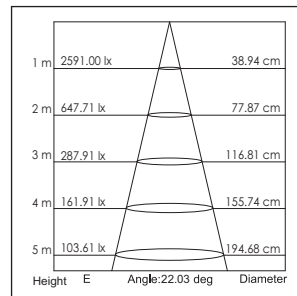

LED DOWNLIGHTS (ACCENTVERLICHTING) (ACCENT LIGHTING)

Verstelbaar LED inbouwarmatuur. Behuizing gemaakt uit gegoten aluminium, gepoederlakt in de kleuren wit, zwart of zilver. Verkrijgbaar in meerdere verlichtingshoeken. Voorzien van koud gewalst spiegeloptiek en verdiepte LED module om hinderlijke verblinding tegen te gaan. Het armatuur is 350° roteer- en 30° kantelbaar. Het armatuur is uitgevoerd met een hoogwaardig koellichaam om de lichtterugval tot een minimum te beperken. De voeding wordt separaat meegeleverd.

Toepassingsgebieden: Hotels, musea, tentoonstellingen, restaurants, cafés, beursstands, winkels, representatieve ruimtes, etc.

Adjustable recessed LED downlight with die-cast aluminum body, powder-coated in white, silver or black. Multiple beam angle options. Equipped with deep cone for anti-glare. Excellent heat sink capability to minimize the luminous degradation, 350° rotation and 30° tilting. Remote LED driver is included.

Applications: Hotels, museums, exhibitions, restaurants, cafes, trade fair stands, sales areas and promotional areas, etc.

Lichtbron (Light Source): Max 2x12.8W High power LED
Verlichtingshoek (Beam angle): 25°/40°
Kleurtemperatuur (Color temperature): 2700K/3000K/4100K/5600K
Lichtstroom (Light output): 1656LM/1700LM/1840LM/2400LM
Kleurweergave index (Color rendering index): Ra ≥ 85/82/80/65
Bedrijfstemperatuur (Operating temperature): -30°C- +40°C
Aantal branduren (Rated life hours): 35,000 - 50,000
LED voeding (inclusief) (LED driver (included)): (CE,UL)
Voedingsspanning (Input voltage): 100-240V AC 50/60Hz
LED-stroom (LED-current): 1050mA
Opgenomen vermogen (inclusief voeding) (Power consumption (driver included)): Max 2x16W

42027 / .. / .. / ..