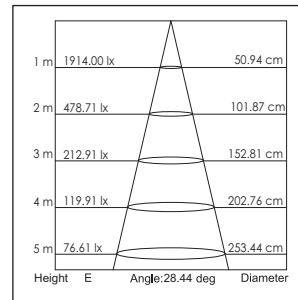

LED DOWNLIGHTS (ALGEMENE VERLICHTING) (GENERAL LIGHTING)

LED inbouwarmatuur. Behuizing gemaakt uit gegoten aluminium, gepoederlakt in de kleuren wit, zwart of zilver. Verkrijgbaar in meerdere verlichtingshoeken. Voorzien van hoogglans spiegel. Het armatuur is uitgevoerd met een hoogwaardig koellichaam om de lichtterugval tot een minimum te beperken. De voeding wordt separaat meegeleverd.

Toepassingsgebieden: Musea, beurstands, tentoonstellingen, winkels, representatieve ruimtes, etc.

Recessed LED downlight with die-cast aluminum body, powder-coated in white, silver or black. Multiple beam angle options. High purity anodized silver aluminum reflector. Excellent heat sink capability to minimize the luminous degradation. Remote LED driver is included.

Applications: Museums, trade-fair stands, exhibitions, sales areas and promotional areas, etc.

Lichtbron (Light Source): Max 3x12.8W High power LED

Verlichtingshoek (Beam angle): 25°/40°

Kleurtemperatuur (Color temperature): 2700K/3000K/4000K/5500K

Lichtstroom (Light output): 2484LM/2550LM/2760LM/3600LM

Kleurweergave index (Color rendering index): Ra ≥ 85/82/80/62

Bedrijfstemperatuur (Operating temperature): -30°C- +80°C

Aantal branduren (Rated life hours): 35,000 - 50,000

LED voeding (inclusief) (LED driver (included)): (CE,UL)

Voedingsspanning (Input voltage): 100-240V AC 50/60Hz

LED-stroom (LED-current): 1050mA

Opgenomen vermogen (inclusief voeding) (Power consumption (driver included)): Max 3x16W

42105 / .. / .. / ..

Lichtkleur
Light color

0: 3000K

1: 4100K

2: 5600K

3: 2700K

Verlichtingshoek
Beam angle

1: 25°

2: 40°

Armatuur kleur
Fixture color

0: Wit (White)

1: Zwart (Black)

2: Zilver (Silver)

3 x 16W LED

3 x Incl. separate LED Driver