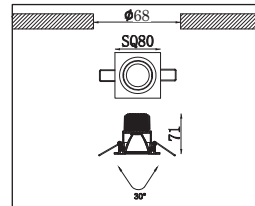

Verstelbaar LED inbouwarmatuur. Behuizing gemaakt uit gegoten aluminium, gepoederlakt in de kleuren wit, zwart of zilver. Verkrijgbaar in meerdere verlichtingshoeken. Voorzien van koud gewalst spiegeloptiek en verdiepte LED module om hinderlijke verblinding tegen te gaan. Het armatuur is uitgevoerd met een hoogwaardig koellichaam om de lichtterugval tot een minimum te beperken. Het armatuur is 30° kantelbaar. De voeding wordt separaat meegeleverd.

Toepassingsgebieden: Hotels, musea, tentoonstellingen, restaurants, cafés, winkels, representatieve ruimtes, etc.

Adjustable recessed LED downlight with die-cast aluminum body, powder-coated in white, silver or black. Multiple beam angle options. Equipped with deep cone for anti-glare. Excellent heat sink capability to minimize the luminous degradation, 30° tilting. Remote LED driver is included.

Applications: Hotels, museums, exhibitions, restaurants, cafes, sales areas and promotional areas, etc.

Lichtbron (Light Source): Max 6.3W High power LED

Verlichtingshoek (Beam angle): 20°/40°

Kleurtemperatuur (Color temperature): 2700K/3000K/4100K/5600K

Lichtstroom (Light output): 378LM/420LM/450LM/560LM

Kleurweergave index (Color rendering index): Ra ≥ 83/82/80/65

Bedrijfstemperatuur (Operating temperature): -30°C - +40°C

Aantal branduren (Rated life hours): 35,000 - 50,000

LED voeding (inclusief) (LED driver (included)): (CE,UL)

Voedingsspanning (Input voltage): 100-240V AC 50/60Hz

LED-stroom (LED-current): 700mA

Opgenomen vermogen (inclusief voeding) (Power consumption (driver included)): Max 9W

42035 / .. / .. / ..

Lichtkleur
Light color

0: 3000K

1: 4100K

2: 5600K

3: 2700K

Verlichtingshoek
Beam angle

1: 20°

2: 40°

Armatuur kleur
Fixture color

0: Wit (White)

1: Zwart (Black)

2: Zilver (Silver)

9W LED
Incl. separate LED Driver