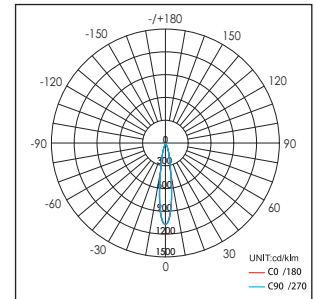

Toepassingsgebieden: Hotels, musea, tentoonstellingen, restaurants, cafés, winkels, representatieve ruimtes, etc.

Adjustable recessed LED downlight with die-cast aluminum body, powder-coated in white, silver or black. Multiple beam angle options. Equipped with deep cone for anti-glare. Excellent heat sink capability to minimize the luminous degradation. 350° rotation and 30° tilting. Remote LED driver is included.

Applications: Hotels, museums, exhibitions, restaurants, cafes, sales areas and promotional areas, etc.

42038 / .. / .. / ..

Lichtkleur
Light color

- 0: 3000K
- 1: 4100K
- 2: 5600K
- 3: 2700K

Verlichtingshoek
Beam angle

- 1: 20°

Armatuur kleur
Fixture color

- 0: Wit (White)
- 1: Zwart (Black)
- 2: Zilver (Silver)

6W LED
Incl. separate LED Driver

Lichtbron (Light Source): Max 4.6W High power LED
Verlichtingshoek (Beam angle): 20°
Kleurtemperatuur (Color temperature): 2700K/3000K/4100K/5600K
Lichtstroom (Light output): 234LM/265LM/280LM/360LM
Kleurweergave index (Color rendering index): Ra ≥ 83/82/80/65
Bedrijfstemperatuur (Operating temperature): -30°C- +40°C
Aantal branduren (Rated life hours): 35,000 - 50,000
LED voeding (inclusief) (LED driver (included)): (CE,UL)
Voedingsspanning (Input voltage): 100-240V AC 50/60Hz
LED-stroom (LED-current): 350mA
Opgenomen vermogen (inclusief voeding) (Power consumption (driver included)): Max 6W