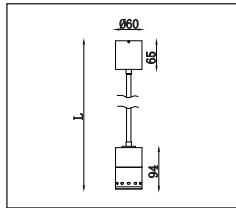

LED hanglamp opbouwarmatuur. Behuizing gemaakt uit geëxtrudeerd aluminium, gepoederlakt in de kleuren wit, zwart of zilver. Voorzien van koud gewalst spiegeloptiek en verdiepte LED module om hinderlijke verblinding tegen te gaan. Het armatuur is uitgevoerd met een hoogwaardig koellichaam om de lichtterugval tot een minimum te beperken. Wordt compleet geleverd met geïntegreerde voeding.

Toepassingsgebieden: Musea, tentoonstellingen, beursstands, winkels, representatieve ruimtes, etc.

Surface mounted LED pendant light with extruded aluminum body, powder-coated in white, black or silver. Equipped with deep cone for anti-glare. Excellent heat sink capability to minimize the luminous degradation. Integral LED driver is included.

Applications: Museums, exhibitions, trade-fair stands, sales areas and promotional areas, etc.

Lichtbron (Light Source): Max 4.6W High power LED
Verlichtingshoek (Beam angle): 20°/40°
Kleurtemperatuur (Color temperature): 2700K/3000K/4100/5600K
Lichtstroom (Light output): 234LM/265LM/310LM/360LM
Kleurweergave index (Color rendering index): Ra ≥ 83/82/74/65
Bedrijfstemperatuur (Operating temperature): -30°C - +40°C
Aantal branduren (Rated life hours): 35,000 - 50,000
LED voeding (inclusief) (LED driver (included)): (CE,UL)
Voedingsspanning (Input voltage): 100-240V AC 50/60Hz
LED-stroom (LED-current): 350mA
Opgenomen vermogen (inclusief voeding) (Power consumption (driver included)): Max 6W

42136 / .. / .. / ..

Lichtkleur
Light color

- 0: 3000K
- 1: 4100K
- 2: 5600K
- 3: 2700K

Verlichtingshoek
Beam angle

- 1: 20°
- 2: 40°

Armatuur kleur
Fixture color

- 0: Wit (White)
- 1: Zwart (Black)
- 2: Zilver (Silver)

6W LED
Incl. LED Driver