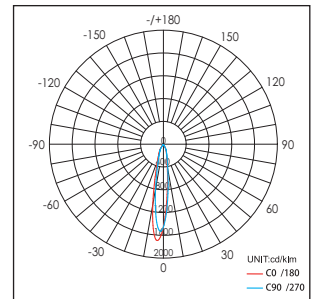

LED hanglamp. Behuizing gemaakt uit geëxtrudeerd aluminium, gepoederlakt in de kleuren wit, zwart of zilver. Verkrijgbaar in meerdere verlichtingshoeken. Voorzien van koud gewalst spiegeloptiek en verdiepte LED module om hinderlijke verblinding tegen te gaan. Het armatuur is uitgevoerd met een hoogwaardig koellichaam om de lichtterugval tot een minimum te beperken. Wordt compleet geleverd met geïntegreerde voeding.

Toepassingsgebieden: Musea, tentoonstellingen, beursstands, winkels, representatieve ruimtes, etc.

Surface mounted LED downlight with extruded aluminum body, powder-coated in white, black or silver. Multiple beam angle options. Equipped with deep cone for anti-glare. Excellent heat sink capability to minimize the luminous degradation. Integral LED driver is included.

Applications: Museums, exhibitions, trade-fair stands, sales areas and promotional areas, etc.

Lichtbron (Light Source): Max 12.8W High power LED
Verlichtingshoek (Beam angle): 20°/40°
Kleurtemperatuur (Color temperature): 2700K/3000K/4100K/5600K
Lichtstroom (Light output): 828LM/850LM/920LM/1200LM
Kleurweergave index (Color rendering index): Ra ≥ 85/82/80/65
Bedrijfstemperatuur (Operating temperature): -30°C- +40°C
Aantal branduren (Rated life hours): 35,000 - 50,000
LED voeding (inclusief) (LED driver (included)): (CE,UL)
Voedingsspanning (Input voltage): 100-240V AC 50/60Hz
LED-stroom (LED-current): 1050mA
Opgenomen vermogen (inclusief voeding) (Power consumption (driver included)): Max 16W

1. 42132 / .. / .. / ..
2. Lichtkleur
     Light color
   - 0: 3000K
   - 1: 4100K
   - 2: 5600K
   - 3: 2700K
   - Verlichtingshoek
     Beam angle
   - 1: 20°
   - 2: 40°
   - Armatuur kleur
     Fixture color
   - 0: Wit (White)
   - 1: Zwart (Black)
   - 2: Zilver (Silver)

16W LED
Incl. LED Driver