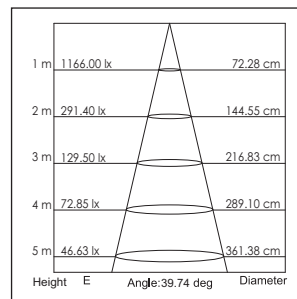

LED DOWNLIGHTS (ACCENTVERLICHTING) (ACCENT LIGHTING)

Verstelbaar LED inbouwarmatuur. Behuizing gemaakt uit gegoten aluminium, gepoederlakt in de kleuren wit, zwart of zilver. Verkrijgbaar in meerdere verlichtingshoeken. Voorzien van koud gewalst spiegeloptiek en verdiepte LED module om hinderlijke verblinding tegen te gaan. Het armatuur is 30° kantelbaar. Het armatuur is uitgevoerd met een hoogwaardig koellichaam om de lichtterugval tot een minimum te beperken. De voeding wordt separaat meegeleverd.

Toepassingsgebieden: Hotels, musea, tentoonstellingen, restaurants, cafés, beursstands, winkels, representatieve ruimtes, etc.

Adjustable recessed LED down light with die-cast aluminum body in powder-coated in white, silver or black. Multiple beam angle options. Equipped with deep cone for anti-glare. Excellent heat sink capability to minimize the luminous degradation, 30° tilting. Remote LED driver is included.

Applications: Hotels, museums, exhibitions, restaurants, cafes, trade fair stands, sales areas and promotional areas, etc.

Lichtbron (Light Source): Max 12.8W High power LED
Verlichtingshoek (Beam angle): 25°/40°
Kleurtemperatuur (Color temperature): 2700K/3000K/4100K/5600K
Lichtstroom (Light output): 828LM/850LM/920LM/1200LM
Kleurweergave index (Color rendering index): Ra ≥ 85/82/80/65
Bedrijfstemperatuur (Operating temperature): -30°C - +40°C
Aantal branduren (Rated life hours): 35,000 - 50,000
LED voeding (inclusief) (LED driver (included)): (CE,UL)
Voedingsspanning (Input voltage): 100-240V AC 50/60Hz
LED-stroom (LED-current): 1050mA
Opgenomen vermogen (inclusief voeding) (Power consumption (driver included)): Max 16W

42021 / .. / .. / ..