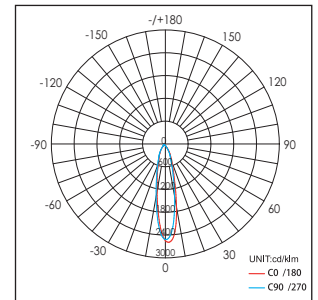

LED DOWNLIGHTS (ACCENTVERLICHTING) (ACCENT LIGHTING)

Verstelbaar LED inbouwarmatuur. Behuizing gemaakt uit gegoten aluminium, gepoederlakt in de kleuren wit, zwart of zilver. Verkrijgbaar in meerdere verlichtingshoeken. Voorzien van koud gewalst spiegeloptiek en verdiepte LED module om hinderlijke verblinding tegen te gaan. Het armatuur is 350° roteer- en 30° kantelbaar. Het armatuur is uitgevoerd met een hoogwaardig koellichaam om de lichtterugval tot een minimum te beperken. De voeding wordt separaat meegeleverd.

Toepassingsgebieden: Hotels, musea, tentoonstellingen, restaurants, cafés, beursstands, winkels, representatieve ruimtes, etc.

Adjustable recessed LED downlight with die-cast aluminum body in body, powder-coated in white, silver or black. Multiple beam angle options. Equipped with deep cone for anti-glare. Excellent heat sink capability to minimize the luminous degradation, 350° rotation and 30° tilting. Remote LED driver is included.

Applications: Hotels, museums, exhibitions, restaurants, cafes, trade fair stands, sales areas and promotional areas, etc.

Lichtbron (Light Source): Max 2x12.8W High power LED
Verlichtingshoek (Beam angle): 25°/40°
Kleurtemperatuur (Color temperature): 2700K/3000K/4100K/5600K
Lichtstroom (Light output): 1656LM/1700LM/1840LM/2400LM
Kleurweergave index (Color rendering index): Ra ≥ 85/82/50/65
Bedrijfstemperatuur (Operating temperature): -30°C - +40°C
Aantal branduren (Rated life hours): 35,000 - 50,000
LED voeding (inclusief) (LED driver (included)): (CE,UL)
Voedingsspanning (Input voltage): 100-240V AC 50/60Hz
LED-stroom (LED-current): 1050mA
Opgenomen vermogen (inclusief voeding) (Power consumption (driver included)): Max 2x16W