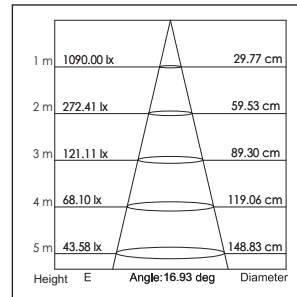

Toepassingsgebieden: Hotels, musea, tentoonstellingen, restaurants, cafés, winkels, representatieve ruimtes, etc.

Adjustable recessed LED downlight with die-cast aluminum body, powder-coated in white, silver or black. Equipped with deep cone for anti-glare. Excellent heat sink capability to minimize the luminous degradation, 350° rotation and 30° tilting. Remote LED driver is included.

Applications: Hotels, museums, exhibitions, restaurants, cafes, sales areas and promotional areas, etc.

42044 / .. / .. / ..

Lichtkleur
Light color

- 0: 3000K
- 1: 4100K
- 2: 5600K
- 3: 2700K

Verlichtingshoek
Beam angle

- 1: 20°

Armatuur kleur
Fixture color

- 0: Wit (White)
- 1: Zwart (Black)
- 2: Zilver (Silver)

6W LED
Incl. separate LED Driver

Lichtbron (Light Source): Max 4.6W High power LED

Verlichtingshoek (Beam angle): 20°

Kleurtemperatuur (Color temperature): 2700K/3000K/4100K/5600K

Lichtstroom (Light output): 234LM/265LM/280LM/360LM

Kleurweergave index (Color rendering index): Ra ≥ 83/82/80/65

Bedrijfstemperatuur (Operating temperature): -30°C- +40°C

Aantal branduren (Rated life hours): 35,000 - 50,000

LED voeding (inclusief) (LED driver (included)): (CE,UL)

Voedingsspanning (Input voltage): 100-240V AC 50/60Hz

LED-stroom (LED-current): 350mA

Opgenomen vermogen (inclusief voeding) (Power consumption (driver included)): Max 6W