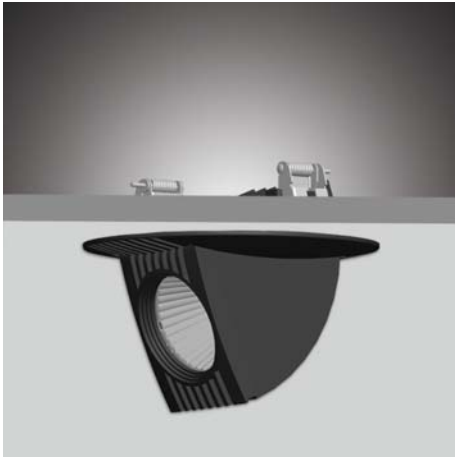

Verstelbaar LED inbouwarmatuur. Behuizing gemaakt uit geëxtrudeerd aluminium, gepoederlakt in de kleuren wit, zwart of zilver. Voorzien van koud gewalst zilver spiegeloptiek en verdiepte LED module om hinderlijke verblinding tegen te gaan. Het armatuur is 60° kantelbaar en is uitgevoerd met een hoogwaardig koellichaam om de lichtterugval tot een minimum te beperken. De voeding wordt separaat meegeleverd.

Toepassingsgebieden: Musea, tentoonstellingen, kunstgalerieën, hotels, restaurants, winkels, representatieve ruimtes, etc.

Adjustable recessed LED spotlight with extruded aluminum body, powder-coated in white, silver or black. Equipped with a cold rolled silver steel deep cone for anti-glare. 60° tilting for multi-direction adjustment. Excellent heat sink capability to minimize the luminous degradation. Remote LED driver is included.

Applications: Museums, exhibitions, art galleries, hotel, restaurants, sales areas and promotional areas, etc.

Lichtbron (Light Source): 25.2W High power LED
Verlichtingshoek (Beam angle): 15°/ 25°
Kleurtemperatuur (Color temperature): 2700K/3000K/4100K/5600K
Lichtstroom (Light output): 1800LM/2000LM/2200LM/2800LM
Kleurweergave index (Color rendering index): Ra ≥ 82/80/65
Bedrijfstemperatuur (Operating temperature): -30°C- +40°C
Aantal branduren (Rated life hours): 35,000 - 50,000
LED voeding (inclusief) (LED driver (included)): (CE,UL)
Voedingsspanning (Input voltage): 100-240V AC 50/60Hz
LED-stroom (LED-current): 700mA
Opgenomen vermogen (inclusief voeding) (Power consumption (driver included)): Max 28W

42148/ .. / .. / ..

Lichtkleur
Light color

- 0: 3000K
- 1: 4100K
- 2: 5600K
- 3: 2700K

Verlichtingshoek
Beam angle

- 1: 15°
- 2: 25°

Armatuur kleur
Fixture color