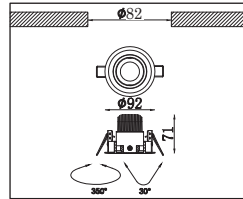

Verstelbaar LED inbouwarmatuur. Behuizing gemaakt uit gegoten aluminium, gepoederlakt in de kleuren wit, zwart of zilver. Voorzien van koud gewalst spiegeloptiek en verdiepte LED module om hinderlijke verblinding tegen te gaan. Het armatuur is uitgevoerd met een hoogwaardig koellichaam. Het armatuur is 350° roteer- en 30° kantelbaar. De voeding wordt separaat meegeleverd.

Toepassingsgebieden: Hotels, musea, tentoonstellingen, restaurants, cafés, winkels, representatieve ruimtes, etc.

Adjustable recessed LED downlight with die-cast aluminum body, powder-coated in white, silver or black. Equipped with deep cone for anti-glare. Excellent heat sink capability to minimize the luminous degradation, 350° rotation and 30° tilting. Remote LED driver is included.

Applications: Hotels, museums, exhibitions, restaurants, cafes, sales areas and promotional areas, etc.

42044 / .. / .. / ..

Lichtkleur
Light color

- 0: 3000K
- 1: 4100K
- 2: 5600K
- 3: 2700K

Verlichtingshoek
Beam angle

- 1: 20°

Armatuur kleur
Fixture color

- 0: Wit (White)
- 1: Zwart (Black)
- 2: Zilver (Silver)

6W LED
Incl. separate LED Driver

Lichtbron (Light Source): Max 4.6W High power LED

Verlichtingshoek (Beam angle): 20°

Kleurtemperatuur (Color temperature): 2700K/3000K/4100K/5600K

Lichtstroom (Light output): 234LM/265LM/280LM/360LM

Kleurweergave index (Color rendering index): Ra ≥ 83/82/80/65

Bedrijfstemperatuur (Operating temperature): -30°C- +40°C

Aantal branduren (Rated life hours): 35,000 - 50,000

LED voeding (inclusief) (LED driver (included)): (CE,UL)

Voedingsspanning (Input voltage): 100-240V AC 50/60Hz

LED-stroom (LED-current): 350mA

Opgenomen vermogen (inclusief voeding) (Power consumption (driver included)): Max 6W