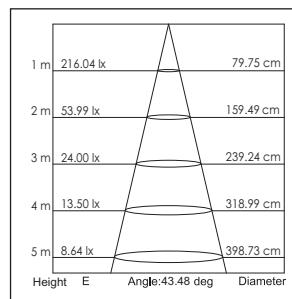

LED OPBOUWARMATUREN (LED SURFACE MOUNTED LIGHTS)

LED opbouwarmatuur. Behuizing gemaakt uit geëxtrudeerd aluminium, gepoederlakt in de kleuren wit, zwart of zilver. Verkrijgbaar in meerdere verlichtingshoeken. Voorzien van koud gewalst spiegeloptiek en verdiepte LED module om hinderlijke verblinding tegen te gaan. Het armatuur is uitgevoerd met een hoogwaardig koellichaam om de lichtterugval tot een minimum te beperken. Wordt compleet geleverd met geïntegreerde voeding.

Toepassingsgebieden: Musea, tentoonstellingen, beursstands, winkels, representatieve ruimtes, etc.

Surface mounted LED downlight with extruded aluminum body, powder-coated in white, black or silver. Multiple beam angle options. Equipped with deep cone for anti-glare. Excellent heat sink capability to minimize the luminous degradation. Integral LED driver is included.

Applications: Museums, exhibitions, trade-fair stands, sales areas and promotional areas, etc.

Lichtbron (Light Source): Max 6.8W High power LED
Verlichtingshoek (Beam angle): 20°/40°
Kleurtemperatuur (Color temperature): 2700K/3000K/4100K/5600K
Lichtstroom (Light output): 378LM/420LM/450LM/560LM
Kleurweergave index (Color rendering index): Ra ≥ 85/82/80/65
Bedrijfstemperatuur (Operating temperature): -30°C- +40°C
Aantal branduren (Rated life hours): 35,000 - 50,000
LED voeding (inclusief) (LED driver (included)): (CE,UL)
Voedingsspanning (Input voltage): 100-240V AC 50/60Hz
LED-stroom (LED-current): 700mA
Opgenomen vermogen (inclusief voeding) (Power consumption (driver included)): Max 9W

42133 / .. / .. / ..

Lichtkleur
Light color

- 0: 3000K
- 1: 4100K
- 2: 5600K
- 3: 2700K

Verlichtingshoek
Beam angle

- 1: 20°
- 2: 40°

Armatuur kleur
Fixture color