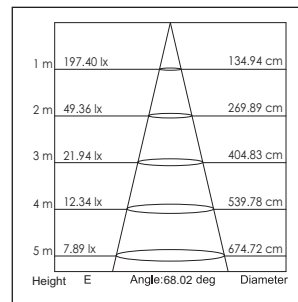

LED inbouwarmatuur. Behuizing gemaakt uit gegoten aluminium, gepoederlakt in de kleuren wit, zwart of zilver. Voorzien van matte aluminium reflector en een matte hoge transmissie acrylaat diffusor. Het armatuur is uitgevoerd met een hoogwaardig koellichaam om de lichtterugval tot een minimum te beperken. De voeding wordt separaat meegeleverd.

Toepassingsgebieden: Musea, beursstands, tentoonstellingen, winkels, representatieve ruimtes, etc.

Recessed LED downlight with die-cast aluminum body, powder-coated in white, silver or black. Frosted high purity aluminium reflector. Frosted acrylic diffuser of high transmittance. Excellent heat sink capability to minimize the luminous degradation. Remote LED driver is included.

Applications: Museums, trade-fair stands, exhibitions, sales areas and promotional areas, etc.

Lichtbron (Light Source): Max SMD LED 3528 8.4W
Verlichtingshoek (Beam angle): 100°
Kleurtemperatuur (Color temperature): 3000K/4000K/6000K
Lichtstroom (Light output): 672LM/739LM/840LM
Kleurweergave index (Color rendering index): Ra ≥ 80/75/70
Bedrijfstemperatuur (Operating temperature): -30°C - +40°C
Aantal branduren (Rated life hours): 35,000 - 50,000
LED voeding (inclusief) (LED driver (included)): (CE,UL)
Voedingsspanning (Input voltage): 100-240V AC 50/60Hz
LED-stroom (LED-current): 700mA
Opgenomen vermogen (inclusief voeding) (Power consumption (driver included)): Max 9W

1. 42112 / .. / .. / ..
2. Lichtkleur
     Light color
     - 0: 3000K
     - 1: 4000K
     - 2: 6000K
   - Verlichtingshoek
     Beam angle
     - 1: 100°
   - Armatuur kleur
     Fixture color
     - 0: Wit (White)
     - 1: Zwart (Black)
     - 2: Zilver (Silver)

9W LED
Incl. LED Driver