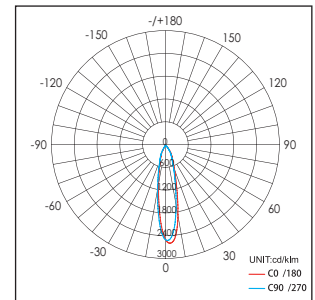

Verstelbaar LED opbouwarmatuur. Behuizing gemaakt uit geëxtrudeerd aluminium, gepoederlakt in de kleuren wit, zwart of zilver. Voorzien van koud gewalst spiegeloptiek en verdiepte LED module om hinderlijke verblinding tegen te gaan. Het armatuur is 350° roteer- en 180° kantelbaar. Het armatuur is uitgevoerd met een hoogwaardig koellichaam om de lichtterugval tot een minimum te beperken. Wordt compleet geleverd met geïntegreerde voeding.

Toepassingsgebieden: Musea, tentoonstellingen, kunstgalerieën, hotels, restaurants, winkels, representatieve ruimtes, etc.

Adjustable surface mounted LED spotlight with extruded aluminum body, powder-coated in white, black or silver. Equipped with a cold rolled steel deep cone for anti-glare. 350° rotation and 180° tilting for multi-direction adjustment. Excellent heat sink capability to minimize the luminous degradation. Integral LED driver is included.

Applications: Museums, exhibitions, art galleries, hotel, restaurants, sales areas and promotional areas, etc.

Lichtbron (Light Source): Max 12.8W High power LED
Verlichtingshoek (Beam angle): 25° /40°
Kleurtemperatuur (Color temperature): 2700K/3000K/4100K/5600K
Lichtstroom (Light output): 765LM/850LM/920LM/1200LM
Kleurweergave index (Color rendering index): Ra ≥ 85/82/80/65
Bedrijfstemperatuur (Operating temperature): -30° C - +40° C
Aantal branduren (Rated life hours): 35,000 - 50,000
LED voeding (inclusief) (LED driver (included)): (CE,JUL)
Voedingsspanning (Input voltage): 100-240V AC 50/60Hz
LED-stroom (LED-current): 1050mA
Opgenomen vermogen (inclusief voeding) (Power consumption (driver included)): Max 16W

42001 / .. / .. / ..

Lichtkleur
Light color

- 0: 3000K
- 1: 4100K
- 2: 5600K
- 3: 2700K