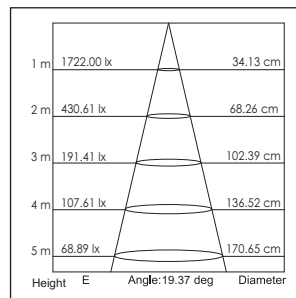

LED DOWNLIGHTS (ACCENTVERLICHTING) (ACCENT LIGHTING)

LED inbouwarmatuur. Behuizing gemaakt uit gegoten aluminium, gepoederlakt in de kleuren wit, zwart of zilver. Verkrijgbaar in meerdere verlichtingshoeken. Voorzien van koud gewalst spiegeloptiek en verdiepte LED module om hinderlijke verblinding tegen te gaan. Het armatuur is uitgevoerd met een hoogwaardig koellichaam om de lichtterugval tot een minimum te beperken. De voeding wordt separaat meegeleverd.

Toepassingsgebieden: Hotels, musea, tentoonstellingen, restaurants, cafés, winkels, representatieve ruimtes, etc.

Recessed LED downlight with die-cast aluminum body, powder-coated in white, silver or black. Multiple beam angle options. Equipped with deep cone for anti-glare. Excellent heat sink capability to minimize the luminous degradation. Remote LED driver is included.

Applications: Hotels, museums, exhibitions, restaurants, cafes, sales areas and promotional areas, etc.

Lichtbron (Light Source): Max 6.3W High power LED
Verlichtingshoek (Beam angle): 20°/40°
Kleurtemperatuur (Color temperature): 2700K/3000K/4100K/5600K
Lichtstroom (Light output): 378LM/420LM/450LM/560LM
Kleurweergave index (Color rendering index): Ra ≥ 83/82/80/65
Bedrijfstemperatuur (Operating temperature): -30°C- +40°C
Aantal branduren (Rated life hours): 35,000 - 50,000
LED voeding (inclusief) (LED driver (included)): (CE,UL)
Voedingsspanning (Input voltage): 100-240V AC 50/60Hz
LED-stroom (LED-current): 700mA
Opgenomen vermogen (inclusief voeding) (Power consumption (driver included)): Max 9W

42036 / .. / .. / ..