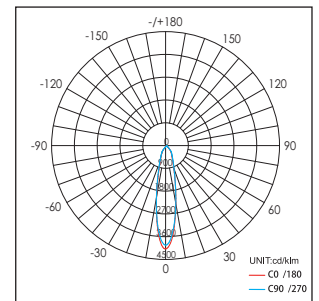

LED inbouwarmatuur. Behuizing gemaakt uit gegoten aluminium, gepoederlakt in de kleuren wit, zwart of zilver. Het armatuur is uitgevoerd met een hoogwaardig koellichaam om de lichtterugval tot een minimum te beperken.

Toepassingsgebieden: Musea, beursstands, tentoonstellingen, winkels, representatieve ruimtes, etc.

Recessed LED down light with die-cast aluminum body powder-coated in white, black or silver. Excellent heat sink capability to minimize the luminous degradation.

Applications: Museums, trade-fair stands, exhibitions, sales areas and promotional areas, etc.

Lichtbron (Light Source): 10W High power LED

Verlichtingshoek (Beam angle): 20°

Kleurtemperatuur (Color temperature): 3000K

Lichtstroom (Light output): 600LM

Kleurweergave index (Color rendering index): Ra ≥ 85

Bedrijfstemperatuur (Operating temperature): -30°C - +40°C

Aantal branduren (Rated life hours): 35,000 - 50,000

LED voeding (inclusief) (LED driver (included)): (CE,UJ)

Voedingsspanning (Input voltage): 100-240V AC 50/60Hz

LED-stroom (LED-current): 700mA

Opgenomen vermogen (inclusief voeding) (Power consumption (driver included)): Max 12W

42106 / .. / .. / ..

Lichtkleur
Light color

0: 3000K

Verlichtingshoek
Beam angle

1: 20°

Armatuur kleur
Fixture color

0: Wit (White)

1: Zwart (Black)

2: Zilver (Silver)

12W LED
Incl. LED Driver

CE IP20