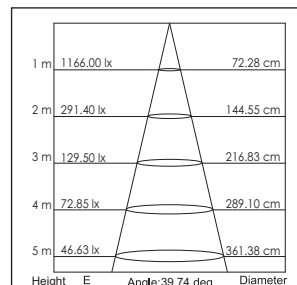

LED DOWNLIGHTS (ACCENTVERLICHTING) (ACCENT LIGHTING)

Verstelbaar LED inbouwarmatuur. Behuizing gemaakt uit gegoten aluminium, gepoederlakt in de kleuren wit, zwart of zilver. Verkrijgbaar in meerdere verlichtingshoeken. Voorzien van koud gewalst spiegeloptiek en verdiepte LED module om hinderlijke verblinding tegen te gaan. Het armatuur is 350° roteer- en 30° kantelbaar. Het armatuur is uitgevoerd met een hoogwaardig koellichaam om de lichtterugval tot een minimum te beperken. De voeding wordt separaat meegeleverd.

Toepassingsgebieden: Hotels, musea, tentoonstellingen, restaurants, cafés, beursstands, winkels, representatieve ruimtes, etc.

Adjustable recessed LED downlight with die-cast aluminum body in body, powder-coated in white, silver or black. Multiple beam angle options. Equipped with deep cone for anti-glare. Excellent heat sink capability to minimize the luminous degradation, 350° rotation and 30° tilting. Remote LED driver is included.

Applications: Hotels, museums, exhibitions, restaurants, cafes, trade fair stands, sales areas and promotional areas, etc.

Lichtbron (Light Source): Max 2x12.8W High power LED
Verlichtingshoek (Beam angle): 25°/40°
Kleurtemperatuur (Color temperature): 2700K/3000K/4100K/5600K
Lichtstroom (Light output): 1656LM/1700LM/1840LM/2400LM
Kleurweergave index (Color rendering index): Ra ≥ 85/82/50/65
Bedrijfstemperatuur (Operating temperature): -30°C - +40°C
Aantal branduren (Rated life hours): 35,000 - 50,000
LED voeding (inclusief) (LED driver (included)): (CE,UL)
Voedingsspanning (Input voltage): 100-240V AC 50/60Hz
LED-stroom (LED-current): 1050mA
Opgenomen vermogen (inclusief voeding) (Power consumption (driver included)): Max 2x16W