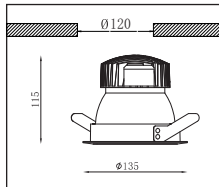

LED DOWNLIGHTS (ALGEMENE VERLICHTING) (GENERAL LIGHTING)

LED inbouwarmatuur. Behuizing gemaakt uit gegoten aluminium, gepoederlakt in de kleuren wit, zwart of zilver. Voorzien van matte aluminium reflector en een matte hoge transmissie acrylaat diffusor. Het armatuur is uitgevoerd met een hoogwaardig koellichaam om de lichtterugval tot een minimum te beperken. De voeding wordt separaat meegeleverd.

Toepassingsgebieden: Musea, beursstands, tentoonstellingen, winkels, representatieve ruimtes, etc.

Recessed LED downlight with die-cast aluminum body, powder-coated in white, silver or black. Frosted high purity aluminium reflector. Frosted acrylic diffuser of high transmittance. Excellent heat sink capability to minimize the luminous degradation. Remote LED driver is included.

Applications: Museums, trade-fair stands, exhibitions, sales areas and promotional areas, etc.

Lichtbron (Light Source): Max SMD LED 3020 9.12W
Verlichtingshoek (Beam angle): 100°
Kleurtemperatuur (Color temperature): 3000K/4000K/6000K
Lichtstroom (Light output): 730LM/803LM/912LM
Kleurweergave index (Color rendering index): Ra ≥ 80/75/70
Bedrijfstemperatuur (Operating temperature): -30°C - +40°C
Aantal branduren (Rated life hours): 35,000 - 50,000
LED voeding (inclusief) (LED driver (included)): (CE,UL)
Voedingsspanning (Input voltage): 100-240V AC 50/60Hz
LED-stroom (LED-current): 350mA
Opgenomen vermogen (inclusief voeding) (Power consumption (driver included)): Max 11W

1. 42113 / .. / .. / ..
2. Lichtkleur
     Light color
     - 0: 3000K
     - 1: 4000K
     - 2: 6000K
   - Verlichtingshoek
     Beam angle
     - 1: 100°
   - Armatuur kleur
     Fixture color
     - 0: Wit (White)
     - 1: Zwart (Black)
     - 2: Zilver (Silver)

11W LED
Incl. LED Driver