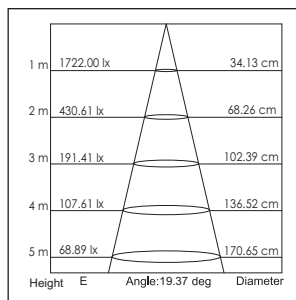

LED DOWNLIGHTS (ACCENTVERLICHTING) (ACCENT LIGHTING)

LED inbouwarmatuur. Behuizing gemaakt uit gegoten aluminium, gepoederlakt in de kleuren wit, zwart of zilver. Verkrijgbaar in meerdere verlichtingshoeken. Voorzien van koud gewalst spiegeloptiek en verdiepte LED module om hinderlijke verblinding tegen te gaan. Het armatuur is uitgevoerd met een hoogwaardig koellichaam om de lichtterugval tot een minimum te beperken. De voeding wordt separaat meegeleverd.

Toepassingsgebieden: Hotels, musea, tentoonstellingen, restaurants, cafés, winkels, representatieve ruimtes, etc.

Recessed LED downlight with die-cast aluminum body, powder-coated in white, silver or black. Multiple beam angle options. Equipped with deep cone for anti-glare. Excellent heat sink capability to minimize the luminous degradation. Remote LED driver is included.

Applications: Hotels, museums, exhibitions, restaurants, cafes, sales areas and promotional areas, etc.

Lichtbron (Light Source): Max 6.3W High power LED
Verlichtingshoek (Beam angle): 20°/40°
Kleurtemperatuur (Color temperature): 2700K/3000K/4100K/5600K
Lichtstroom (Light output): 378LM/420LM/450LM/560LM
Kleurweergave index (Color rendering index): Ra ≥ 83/82/80/65
Bedrijfstemperatuur (Operating temperature): -30°C - +40°C
Aantal branduren (Rated life hours): 35,000 - 50,000
LED voeding (inclusief) (LED driver (included)): (CE,UL)
Voedingsspanning (Input voltage): 100-240V AC 50/60Hz
LED-stroom (LED-current): 700mA
Opgenomen vermogen (inclusief voeding) (Power consumption (driver included)): Max 9W

42034 / .. / .. / ..