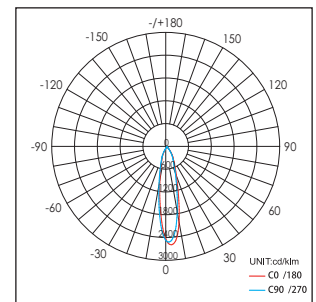

Adjustable recessed LED downlight with die-cast aluminum body in powder-coated in white, silver or black. Multiple beam angle options. Equipped with deep cone for anti-glare. Excellent heat sink capability to minimize the luminous degradation, 350° rotation and 30° tilting. Remote LED driver is included.

Applications: Hotels, museums, exhibitions, restaurants, cafes, trade fair stands, sales areas and promotional areas, etc.

Lichtbron (Light Source): Max 12.8W High power LED

Verlichtingshoek (Beam angle): 25°/40°

Kleurtemperatuur (Color temperature): 2700K/3000K/4100K/5600K

Lichtstroom (Light output): 828LM/850LM/920LM/1200LM

Kleurweergave index (Color rendering index): Ra ≥ 85/82/80/65

Bedrijfstemperatuur (Operating temperature): -30°C- +40°C

Aantal branduren (Rated life hours): 35,000 - 50,000

LED voeding (inclusief) (LED driver (included)): (CE,UL)

Voedingsspanning (Input voltage): 100-240V AC 50/60Hz

LED-stroom (LED-current): 1050mA

Opgenomen vermogen (inclusief voeding) (Power consumption (driver included)): Max 16W

42020 / .. / .. / ..

Lichtkleur
Light color

0: 3000K

1: 4100K

2: 5600K

3: 2700K

Verlichtingshoek
Beam angle

1: 25°

2: 40°

Armatuur kleur
Fixture color

0: Wit (White)

1: Zwart (Black)

2: Zilver (Silver)

16W LED

Incl. separate LED Driver

LED
12.8W 25°