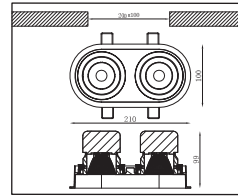

LED inbouwarmatuur. Behuizing gemaakt uit gegoten aluminium, gepoederlakt in de kleuren wit, zwart of zilver. Verkrijgbaar in meerdere verlichtingshoeken. Voorzien van koud gewalst spiegeloptiek en verdiepte LED module om hinderlijke verblinding tegen te gaan. Het armatuur is uitgevoerd met een hoogwaardig koellichaam om de lichtterugval tot een minimum te beperken. De voeding wordt separaat meegeleverd.

Toepassingsgebieden: Hotels, musea, tentoonstellingen, restaurants, cafés, beursstands, winkels, representatieve ruimtes, etc.

Recessed LED downlight with die-cast aluminum body in powder-coated in white, silver or black. Multiple beam angle options. Equipped with deep cone for anti-glare. Excellent heat sink capability to minimize the luminous degradation. Remote LED driver is included.

Applications: Hotels, museums, exhibitions, restaurants, cafes, trade fair stands, sales areas and promotional areas, etc.

Lichtbron (Light Source): Max 2x12.8W High power LED
Verlichtingshoek (Beam angle): 25°/40°
Kleurtemperatuur (Color temperature): 2700K/3000K/4100K/5600K
Lichtstroom (Light output): 1656LM/1700LM/1840LM/2400LM
Kleurweergave index (Color rendering index): Ra ≥ 85/82/80/65
Bedrijfstemperatuur (Operating temperature): -30°C - +40°C
Aantal branduren (Rated life hours): 35,000 - 50,000
LED voeding (inclusief) (LED driver (included)): (CE,UL)
Voedingsspanning (Input voltage): 100-240V AC 50/60Hz
LED-stroom (LED-current): 1050mA
Opgenomen vermogen (inclusief voeding) (Power consumption (driver included)): Max 2x16W

42028 / .. / .. / ..

Lichtkleur
Light color

- 0: 3000K
- 1: 4100K
- 2: 5600K
- 3: 2700K

Verlichtingshoek
Beam angle

- 1: 25°
- 2: 40°

Armatuur kleur
Fixture color