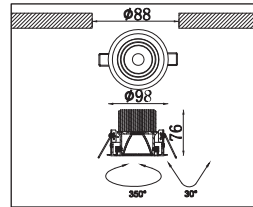

Verstelbaar LED inbouwarmatuur. Behuizing gemaakt uit gegoten aluminium, gepoederlakt in de kleuren wit, zwart of zilver. Verkrijgbaar in meerdere verlichtingshoeken. Voorzien van koud gewalst spiegeloptiek en verdiepte LED module om hinderlijke verblinding tegen te gaan. Het armatuur is 350° roteer- en 30° kantelbaar. Het armatuur is uitgevoerd met een hoogwaardig koellichaam om de lichtterugval tot een minimum te beperken. De voeding wordt separaat meegeleverd.

Toepassingsgebieden: Hotels, musea, tentoonstellingen, restaurants, cafés, beursstands, winkels, representatieve ruimtes, etc.

Adjustable recessed LED downlight with die-cast aluminum body in powder-coated in white, silver or black. Multiple beam angle options. Equipped with deep cone for anti-glare. Excellent heat sink capability to minimize the luminous degradation, 350° rotation and 30° tilting. Remote LED driver is included.

Applications: Hotels, museums, exhibitions, restaurants, cafes, trade fair stands, sales areas and promotional areas, etc.

Lichtbron (Light Source): Max 12.8W High power LED

Verlichtingshoek (Beam angle): 25°/40°

Kleurtemperatuur (Color temperature): 2700K/3000K/4100K/5600K

Lichtstroom (Light output): 828LM/850LM/920LM/1200LM

Kleurweergave index (Color rendering index): Ra ≥ 85/82/80/65

Bedrijfstemperatuur (Operating temperature): -30°C- +40°C

Aantal branduren (Rated life hours): 35,000 - 50,000

LED voeding (inclusief) (LED driver (included)): (CE,UL)

Voedingsspanning (Input voltage): 100-240V AC 50/60Hz

LED-stroom (LED-current): 1050mA

Opgenomen vermogen (inclusief voeding) (Power consumption (driver included)): Max 16W

42020 / .. / .. / ..

Lichtkleur
Light color

0: 3000K

1: 4100K

2: 5600K

3: 2700K