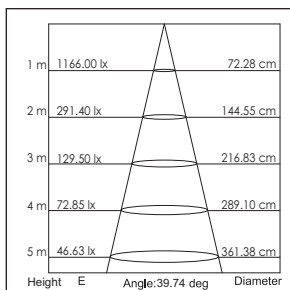

LED OPBOUWARMATUREN (LED SURFACE MOUNTED LIGHTS)

LED opbouwarmatuur. Behuizing gemaakt uit koud gewalst staal, gepoederlakt in de kleuren wit, zwart of zilver. Het armatuur is in meerdere verlichtingshoeken instelbaar. Voorzien van koud gewalst spiegeloptiek en verdiepte LED module om hinderlijke verblinding tegen te gaan. Het armatuur is uitgevoerd met een hoogwaardig koellichaam om de lichtterugval tot een minimum te beperken. Wordt compleet geleverd met geïntegreerde voeding.

Toepassingsgebieden: Musea, tentoonstellingen, beursstands, winkels, representatieve ruimtes, etc.

Surface mounted LED downlight with quality cold rolled steel body, powder-coated in white, black or silver. Multiple beam angle options. Equipped with deep cone for anti-glare. Excellent heat sink capability to minimize the luminous degradation. Integral LED driver is included.

Applications: Museums, exhibitions, trade-fair stands, sales areas and promotional areas, etc.

Lichtbron (Light Source): Max 2x12.8W High power LED
Verlichtingshoek (Beam angle): 25°/40°
Kleurtemperatuur (Color temperature): 2700K/3000K/4100K/5600K
Lichtstroom (Light output): 1656LM/1700LM/1840LM/2400LM
Kleurweergave index (Color rendering index): Ra ≥ 85/82/80/65
Bedrijfstemperatuur (Operating temperature): -30°C - +40°C
Aantal branduren (Rated life hours): 35,000 - 50,000
LED voeding (inclusief) (LED driver (included)): (CE,UL)
Voedingsspanning (Input voltage): 100-240V AC 50/60Hz
LED-stroom (LED-current): 1050mA
Opgenomen vermogen (inclusief voeding) (Power consumption (driver included)): Max 2x16W