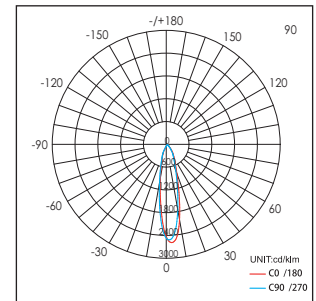

Verstelbaar LED inbouwarmatuur. Behuizing gemaakt uit gegoten aluminium, gepoederlakt in de kleuren wit, zwart of zilver. Verkrijgbaar in meerdere verlichtingshoeken. Voorzien van koud gewalst spiegeloptiek en verdiepte LED module om hinderlijke verblinding tegen te gaan. Het armatuur is 30° kantelbaar. Het armatuur is uitgevoerd met een hoogwaardig koellichaam om de lichterugval tot een minimum te beperken. De voeding wordt separaat meegeleverd.

Toepassingsgebieden: Hotels, musea, tentoonstellingen, restaurants, cafés, beursstands, winkels, representatieve ruimtes, etc.

Adjustable recessed LED downlight with die-cast aluminum body in powder-coated in white, silver or black. Multiple beam angle options. Equipped with deep cone for anti-glare. Excellent heat sink capability to minimize the luminous degradation, 30° tilting. Remote LED driver is included.

Applications: Hotels, museums, exhibitions, restaurants, cafes, trade fair stands, sales areas and promotional areas, etc.

Lichtbron (Light Source): Max 12.8W High power LED
Verlichtingshoek (Beam angle): 25°/40°
Kleurtemperatuur (Color temperature): 2700K/3000K/4100K/5600K
Lichtstroom (Light output): 828LM/850LM/920LM/1200LM
Kleurweergave index (Color rendering index): Ra ≥ 85/82/80/65
Bedrijfstemperatuur (Operating temperature): -30°C- +40°C
Aantal branduren (Rated life hours): 35,000 - 50,000
LED voeding (inclusief) (LED driver (included)): (CE,UL)
Voedingsspanning (Input voltage): 100-240V AC 50/60Hz
LED-stroom (LED-current): 1050mA
Opgenomen vermogen (inclusief voeding) (Power consumption (driver included)): Max 16W