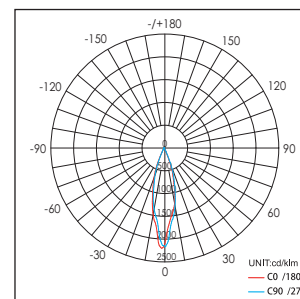

LED DOWNLIGHTS (ALGEMENE VERLICHTING) (GENERAL LIGHTING)

Verstelbaar LED inbouwarmatuur. Behuizing gemaakt uit gegoten aluminium, gepoederlakt in de kleuren wit, zwart of zilver. Verkrijgbaar in meerdere verlichtingshoeken. Voorzien van hoogglans spiegel. Het armatuur is 350° roteer- en 30° kantelbaar. Het armatuur is uitgevoerd met een hoogwaardig koellichaam om de lichtterugval tot een minimum te beperken. De voeding wordt separaat meegeleverd.

Toepassingsgebieden: Musea, beursstands, tentoonstellingen, winkels, representatieve ruimtes, etc.

Adjustable recessed LED downlight with die-cast aluminum body, powder-coated in white, silver or black. Multiple beam angle options. High purity anodized silver aluminum reflector. Excellent heat sink capability to minimize the luminous degradation, 350° rotation and 30° tilting. Remote LED driver is included.

Applications: Museums, trade-fair stands, exhibitions, sales areas and promotional areas, etc.

Lichtbron (Light Source): Max 12.8W High power LED
Verlichtingshoek (Beam angle): 25°/40°
Kleurtemperatuur (Color temperature): 2700K/3000K/4100K/5600K
Lichtstroom (Light output): 828LM/850LM/920LM/1200LM
Kleurweergave index (Color rendering index): Ra ≥ 85/82/80/65
Bedrijfstemperatuur (Operating temperature): -30°C - +80°C
Aantal branduren (Rated life hours): 35,000 - 50,000
LED voeding (inclusief) (LED driver (included)): (CE,UL)
Voedingsspanning (Input voltage): 100-240V AC 50/60Hz
LED-stroom (LED-current): 1050mA
Opgenomen vermogen (inclusief voeding) (Power consumption (driver included)): Max 16W

42101 / .. / .. / ..

Lichtkleur
Light color

- 0: 3000K
- 1: 4100K
- 2: 5600K
- 3: 2700K

Verlichtingshoek
Beam angle

- 1: 25°
- 2: 40°

Armatuur kleur
Fixture color