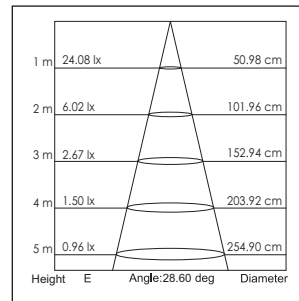

LED OPBOUWARMATUREN (LED SURFACE MOUNTED LIGHTS)

LED leeslamp, gefabriceerd uit geanodiseerd aluminium, gepoederlakt in de kleuren wit, zwart of zilver. Verkrijgbaar in meerdere verlichtingshoeken. Voorzien van een hoge transmissie matte acrylaat diffusor. Het armatuur is uitgevoerd met een hoogwaardig koellichaam om de lichtterugval tot een minimum te beperken. De voeding wordt separaat meegeleverd.

Toepassingsgebieden: Onder een kast, gastenverblijven, woonkamers, winkels, etc.

Recessed LED reading light with anodized aluminium body in powder-coated in white, black or silver. Multiple beam angle options. Frosted acrylic diffuser of high transmittance. Excellent heat sink capability to minimize the luminous degradation. remote LED driver is included.

Applications: Under cabinet, guest room, living room, shops, etc.

1. 42142 / .. / .. / ..
2. Lichtkleur
     Light color
     - 0: 3000K
     - 1: 4000K
     - 2: 6000K
   - Verlichtingshoek
     Beam angle
     - 1: 25°
     - 2: 40°
     - 3: 60°
   - Armatuur kleur
     Fixture color
     - 0: Wit (White)
     - 1: Zwart (Black)
     - 2: Zilver (Silver)

Lichtbron (Light Source): Max 1W High power LED
Verlichtingshoek (Beam angle): 25°/40° /60°
Kleurtemperatuur (Color temperature): 3000K/4000K/6000K
Lichtstroom (Light output): 80LM/90LM/98LM
Kleurweergave index (Color rendering index): Ra ≥ 80/75/72
Bedrijfstemperatuur (Operating temperature): -30°C- +40°C
Aantal branduren (Rated life hours): 35,000 - 50,000
LED voeding (inclusief) (LED driver (included)): (CE,UL)
Voedingsspanning (Input voltage): 100-240V AC 50/60Hz
LED-stroom (LED-current): 350mA
Opgenomen vermogen (inclusief voeding) (Power consumption (driver included)): Max 1W

1W LED
Incl. LED Driver