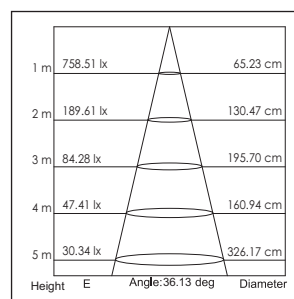

LED OPBOUWARMATUREN (LED SURFACE MOUNTED LIGHTS)

LED opbouwarmatuur. Behuizing gemaakt uit geëxtrudeerd aluminium, gepoederlakt in de kleuren wit, zwart of zilver. Verkrijgbaar in meerdere verlichtingshoeken. Voorzien van koud gewalst spiegeloptiek en verdiepte LED module om hinderlijke verblinding tegen te gaan. Het armatuur is uitgevoerd met een hoogwaardig koellichaam om de lichtterugval tot een minimum te beperken. Wordt compleet geleverd met geïntegreerde voeding.

Toepassingsgebieden: Musea, tentoonstellingen, beursstands, winkels, representatieve ruimtes, etc.

Surface mounted LED downlight with extruded aluminum body, powder-coated in white, black or silver. Multiple beam angle options. Equipped with deep cone for anti-glare. Excellent heat sink capability to minimize the luminous degradation. Integral LED driver is included.

Applications: Museums, exhibitions, trade-fair stands, sales areas and promotional areas, etc.

Lichtbron (Light Source): Max 12.8W High power LED
Verlichtingshoek (Beam angle): 20°/40°
Kleurtemperatuur (Color temperature): 2700K/3000K/4100K/5600K
Lichtstroom (Light output): 828LM/850LM/920LM/1200LM
Kleurweergave index (Color rendering index): Ra ≥ 85/82/80/65
Bedrijfstemperatuur (Operating temperature): -30°C - +40°C
Aantal branduren (Rated life hours): 35,000 - 50,000
LED voeding (inclusief) (LED driver (included)): (CE,UL)
Voedingsspanning (Input voltage): 100-240V AC 50/60Hz
LED-stroom (LED-current): 1050mA
Opgenomen vermogen (inclusief voeding) (Power consumption (driver included)): Max 16W