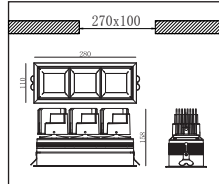

LED DOWNLIGHTS (ALGEMENE VERLICHTING) (GENERAL LIGHTING)

LED inbouwarmatuur. Behuizing gemaakt uit gegoten aluminium, gepoederlakt in de kleuren wit, zwart of zilver. Verkrijgbaar in meerdere verlichtingshoeken. Voorzien van hoogglans spiegel. Het armatuur is uitgevoerd met een hoogwaardig koellichaam om de lichtterugval tot een minimum te beperken. De voeding wordt separaat meegeleverd.

Toepassingsgebieden: Musea, beurstands, tentoonstellingen, winkels, representatieve ruimtes, etc.

Recessed LED downlight with die-cast aluminum body, powder-coated in white, silver or black. Multiple beam angle options. High purity anodized silver aluminum reflector. Excellent heat sink capability to minimize the luminous degradation. Remote LED driver is included.

Applications: Museums, trade-fair stands, exhibitions, sales areas and promotional areas, etc.

Lichtbron (Light Source): Max 3x12.8W High power LED

Verlichtingshoek (Beam angle): 25°/40°

Kleurtemperatuur (Color temperature): 2700K/3000K/4000K/5500K

Lichtstroom (Light output): 2484LM/2550LM/2760LM/3600LM

Kleurweergave index (Color rendering index): Ra ≥ 85/82/80/62

Bedrijfstemperatuur (Operating temperature): -30°C- +80°C

Aantal branduren (Rated life hours): 35,000 - 50,000

LED voeding (inclusief) (LED driver (included)): (CE,UL)

Voedingsspanning (Input voltage): 100-240V AC 50/60Hz

LED-stroom (LED-current): 1050mA

Opgenomen vermogen (inclusief voeding) (Power consumption (driver included)): Max 3x16W

42105 / .. / .. / ..

Lichtkleur
Light color

0: 3000K

1: 4100K

2: 5600K

3: 2700K

Verlichtingshoek
Beam angle

1: 25°

2: 40°

Armatuur kleur
Fixture color

0: Wit (White)

1: Zwart (Black)

2: Zilver (Silver)

3 x 16W LED

3 x Incl. separate LED Driver