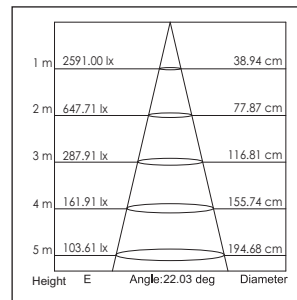

Verstelbaar LED inbouwarmatuur. Behuizing gemaakt uit gegoten aluminium, gepoederlakt in de kleuren wit, zwart of zilver. Verkrijgbaar in meerdere verlichtingshoeken. Voorzien van koud gewalst spiegeloptiek en verdiepte LED module om hinderlijke verblinding tegen te gaan. Het armatuur is 350° roteer- en 30° kantelbaar. Het armatuur is uitgevoerd met een hoogwaardig koellichaam om de lichtterugval tot een minimum te beperken. De voeding wordt separaat meegeleverd.

Toepassingsgebieden: Hotels, musea, tentoonstellingen, restaurants, cafés, winkels, representatieve ruimtes, etc.

Recessed LED downlight with die-cast aluminum body, powder-coated in white, silver or black. Multiple beam angle options. Equipped with deep cone for anti-glare, 350° rotation and 30° tilting. Excellent heat sink capability to minimize the luminous degradation. Remote LED driver is included.

Applications: Hotels, museums, exhibitions, restaurants, cafes, sales areas and promotional areas, etc.

Lichtbron (Light Source): Max 12.8W High power LED
Verlichtingshoek (Beam angle): 25°/40°
Kleurtemperatuur (Color temperature): 2700K/3000K/4100K/5600K
Lichtstroom (Light output): 828LM/850LM/920LM/1200LM
Kleurweergave index (Color rendering index): Ra ≥ 85/82/80/65
Bedrijfstemperatuur (Operating temperature): -30°C - +40°C
Aantal branduren (Rated life hours): 35,000 - 50,000
LED voeding (inclusief) (LED driver (included)): (CE,UL)
Voedingsspanning (Input voltage): 100-240V AC 50/60Hz
LED-stroom (LED-current): 1050mA
Opgenomen vermogen (inclusief voeding) (Power consumption (driver included)): Max 16W