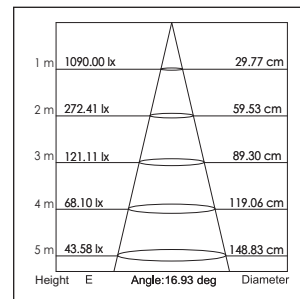

LED DOWNLIGHTS (ACCENTVERLICHTING) (ACCENT LIGHTING)

LED inbouwarmatuur. Behuizing gemaakt uit gegoten aluminium, gepoederlakt in de kleuren wit, zwart of zilver. Voorzien van koud gewalst spiegeloptiek en verdiepte LED module om hinderlijke verblinding tegen te gaan. Het armatuur is uitgevoerd met een hoogwaardig koellichaam om de lichtterugval tot een minimum te beperken. De voeding wordt separaat meegeleverd.

Toepassingsgebieden: Hotels, musea, tentoonstellingen, restaurants, cafés, winkels, representatieve ruimtes, etc.

Recessed LED downlight with die-cast aluminum body, powder-coated in white, silver or black. Equipped with deep cone for anti-glare. Excellent heat sink capability to minimize the luminous degradation. Remote LED driver is included.

Applications: Hotels, museums, exhibitions, restaurants, cafes, sales areas and promotional areas, etc.

Lichtbron (Light Source): Max 4.6W High power LED

Verlichtingshoek (Beam angle): 20°

Kleurtemperatuur (Color temperature): 2700K/3000K/4100K/5600K

Lichtstroom (Light output): 234LM/265LM/280LM/360LM

Kleurweergave index (Color rendering index): Ra ≥ 83/82/80/65

Bedrijfstemperatuur (Operating temperature): -30°C - +40°C

Aantal branduren (Rated life hours): 35,000 - 50,000

LED voeding (inclusief) (LED driver (included)): (CE,UL)

Voedingsspanning (Input voltage): 100-240V AC 50/60Hz

LED-stroom (LED-current): 350mA

Opgenomen vermogen (inclusief voeding) (Power consumption (driver included)): Max 6W

42043 / .. / .. / ..

Lichtkleur
Light color

0: 3000K

1: 4100K

2: 5600K

3: 2700K

Verlichtingshoek
Beam angle

1: 20°

Armatuur kleur
Fixture color

0: Wit (White)

1: Zwart (Black)

2: Zilver (Silver)

6W LED
Incl. separate LED Driver