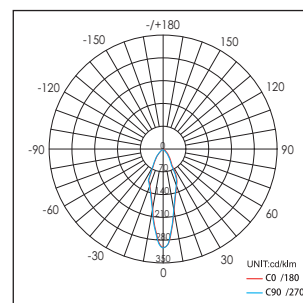

LED OPBOUWARMATUREN (LED SURFACE MOUNTED LIGHTS)

LED opbouwarmatuur. Behuizing gemaakt uit geëxtrudeerd aluminium, gepoederlakt in de kleuren wit, zwart of zilver. Voorzien van koud gewalst spiegeloptiek en verdiepte LED module om hinderlijke verblinding tegen te gaan. Het armatuur is uitgevoerd met een hoogwaardig koellichaam om de lichtterugval tot een minimum te beperken. Wordt compleet geleverd met geïntegreerde voeding.

Toepassingsgebieden: Musea, tentoonstellingen, beursstands, winkels, representatieve ruimtes, etc.

Surface mounted LED pendant light with extruded aluminum body, powder-coated in white, black or silver. Equipped with deep cone for anti-glare. Excellent heat sink capability to minimize the luminous degradation. Integral LED driver is included.

Applications: Museums, exhibitions, trade-fair stands, sales areas and promotional areas, etc.

Lichtbron (Light Source): Max 4.6W High power LED
Verlichtingshoek (Beam angle): 20°/40°
Kleurtemperatuur (Color temperature): 2700K/3000K/4100K/5600K
Lichtstroom (Light output): 234LM/265LM/310LM/360LM
Kleurweergave index (Color rendering index): Ra ≥ 83/82/74/65
Bedrijfstemperatuur (Operating temperature): -30°C - +40°C
Aantal branduren (Rated life hours): 35,000 - 50,000
LED voeding (inclusief) (LED driver (included)): (CE,UL)
Voedingsspanning (Input voltage): 100-240V AC 50/60Hz
LED-stroom (LED-current): 350mA
Opgenomen vermogen (inclusief voeding) (Power consumption (driver included)): Max 6W

1. 42135 / .. / .. / ..
2. Lichtkleur
     Light color
   - 0: 3000K
   - 1: 4100K
   - 2: 5600K
   - 3: 2700K
   - Verlichtingshoek
     Beam angle
   - 1: 20°
   - 2: 40°
   - Armatuur kleur
     Fixture color
   - 0: Wit (White)
   - 1: Zwart (Black)
   - 2: Zilver (Silver)

6W LED
Incl. LED Driver