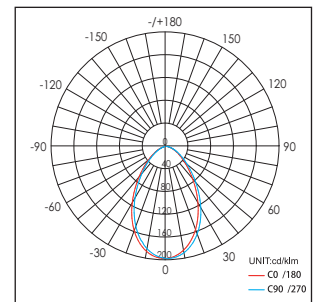

LED inbouwarmatuur. Behuizing gemaakt uit gegoten aluminium, gepoederlakt in de kleuren wit, zwart of zilver. Voorzien van matte aluminium reflector en een matte hoge transmissie acrylaat diffusor. Het armatuur is uitgevoerd met een hoogwaardig koellichaam om de lichtterugval tot een minimum te beperken. De voeding wordt separaat meegeleverd.

Toepassingsgebieden: Musea, beursstands, tentoonstellingen, winkels, representatieve ruimtes, etc.

Recessed LED downlight with die-cast aluminum body, powder-coated in white, silver or black. Frosted high purity aluminium reflector. Frosted acrylic diffuser of high transmittance. Excellent heat sink capability to minimize the luminous degradation. Remote LED driver is included.

Applications: Museums, trade-fair stands, exhibitions, sales areas and promotional areas, etc.

Lichtbron (Light Source): Max SMD LED 3528 8.4W
Verlichtingshoek (Beam angle): 100°
Kleurtemperatuur (Color temperature): 3000K/4000K/6000K
Lichtstroom (Light output): 672LM/739LM/840LM
Kleurweergave index (Color rendering index): Ra ≥ 80/75/70
Bedrijfstemperatuur (Operating temperature): -30°C - +40°C
Aantal branduren (Rated life hours): 35,000 - 50,000
LED voeding (inclusief) (LED driver (included)): (CE,UL)
Voedingsspanning (Input voltage): 100-240V AC 50/60Hz
LED-stroom (LED-current): 700mA
Opgenomen vermogen (inclusief voeding) (Power consumption (driver included)): Max 9W

1. 42112 / .. / .. / ..
2. Lichtkleur
     Light color
     - 0: 3000K
     - 1: 4000K
     - 2: 6000K
   - Verlichtingshoek
     Beam angle
     - 1: 100°
   - Armatuur kleur
     Fixture color
     - 0: Wit (White)
     - 1: Zwart (Black)
     - 2: Zilver (Silver)

9W LED
Incl. LED Driver