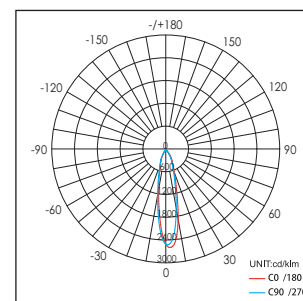

LED OPBOUWARMATUREN (LED SURFACE MOUNTED LIGHTS)

LED opbouwarmatuur. Behuizing gemaakt uit koud gewalst staal, gepoederlakt in de kleuren wit, zwart of zilver. Verkrijgbaar in meerdere verlichtingshoeken. Voorzien van koud gewalst spiegeloptiek en verdiepte LED module om hinderlijke verblinding tegen te gaan. Het armatuur is uitgevoerd met een hoogwaardig koellichaam om de lichtterugval tot een minimum te beperken. Wordt compleet geleverd met geïntegreerde voeding.

Toepassingsgebieden: Musea, tentoonstellingen, beursstands, winkels, representatieve ruimtes, etc.

Surface mounted LED downlight with quality cold rolled steel body, powder-coated in white, black or silver. Multiple beam angle options. Equipped with deep cone for anti-glare. Excellent heat sink capability to minimize the luminous degradation. Integral LED driver is included.

Applications: Museums, exhibitions, trade-fair stands, sales areas and promotional areas, etc.

Lichtbron (Light Source): Max 12.8W High power LED
Verlichtingshoek (Beam angle): 25°/40°
Kleurtemperatuur (Color temperature): 2700K/3000K/4100K/5600K
Lichtstroom (Light output): 828LM/850LM/920LM/1200LM
Kleurweergave index (Color rendering index): Ra ≥ 85/82/80/65
Bedrijfstemperatuur (Operating temperature): -30°C - +40°C
Aantal branduren (Rated life hours): 35,000 - 50,000
LED voeding (inclusief) (LED driver (included)): (CE,UL)
Voedingsspanning (Input voltage): 100-240V AC 50/60Hz
LED-stroom (LED-current): 1050mA
Opgenomen vermogen (inclusief voeding) (Power consumption (driver included)): Max 16W

42129 / .. / .. / ..