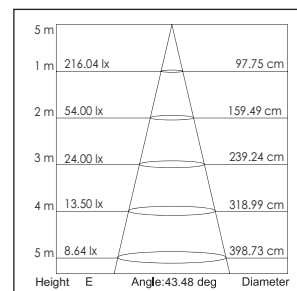

LED SPOTS (LED SPOTLIGHTS)

Verstelbaar LED armatuur voor trackmontage. Behuizing gemaakt uit geëxtrudeerd aluminium, gepoederlakt in de kleuren wit, zwart of zilver. Voorzien van koud gewalst spiegeloptiek en verdiepte LED module om hinderlijke verblinding tegen te gaan. Het armatuur is 350° roteer- en 180° kantelbaar. Het armatuur is uitgevoerd met een hoogwaardig koellichaam om de lichtterugval tot een minimum te beperken. Wordt compleet geleverd met geïntegreerde voeding.

Toepassingsgebieden: Musea, tentoonstellingen, kunstgalerieën, hotels, restaurants, winkels, representatieve ruimtes, etc.

Adjustable track mounted LED spotlight with extruded aluminum body, powder-coated in white, black or silver. Equipped with a cold rolled steel deep cone for anti-glare. 350° rotation and 180° tilting for multi-direction adjustment. Excellent heat sink capability to minimize the luminous degradation. Integral LED driver is included.

Applications: Museums, exhibitions, art galleries, hotel, restaurants, sales areas and promotional areas, etc.

Lichtbron (Light Source): Max 6.3W High power LED
Verlichtingshoek (Beam angle): 20°/40°
Kleurtemperatuur (Color temperature): 2700K/3000K/4100K/5600K
Lichtstroom (Light output): 378LM/420LM/450LM/560LM
Kleurweergave index (Color rendering index): Ra ≥ 83/82/80/65
Bedrijfstemperatuur (Operating temperature): -30°C - +40°C
Aantal branduren (Rated life hours): 35,000 - 50,000
LED voeding (inclusief) (LED driver (included)): (CE,UL)
Voedingsspanning (Input voltage): 100-240V AC 50/60Hz
LED-stroom (LED-current): 700mA
Opgenomen vermogen (inclusief voeding) (Power consumption (driver included)): Max 9W

42007 / .. / .. / ..

Lichtkleur
Light color