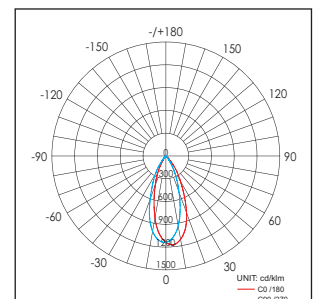

Verstelbaar LED armatuur voor trackmontage. Behuizing gemaakt uit geëxtrudeerd aluminium, gepoederlakt in de kleuren wit, zwart of zilver. Voorzien van koud gewalst spiegeloptiek en verdiepte LED module om hinderlijke verblinding tegen te gaan. Het armatuur is 350° roteer- en 180° kantelbaar. Het armatuur is uitgevoerd met een hoogwaardig koellichaam om de lichtterugval tot een minimum te beperken. Wordt compleet geleverd met geïntegreerde voeding.

Toepassingsgebieden: Musea, tentoonstellingen, kunstgalerieën, hotels, restaurants, winkels, representatieve ruimtes, etc.

Adjustable track mounted LED spotlight with extruded aluminum body, powder-coated in white, black or silver. Equipped with a cold rolled steel deep cone for anti-glare. 350° rotation and 180° tilting for multi-direction adjustment. Excellent heat sink capability to minimize the luminous degradation. Integral LED driver is included.

Applications: Museums, exhibitions, art galleries, hotel, restaurants, sales areas and promotional areas, etc.

Lichtbron (Light Source): Max 12.8W High power LED
Verlichtingshoek (Beam angle): 25° / 40°
Kleurtemperatuur (Color temperature): 2700K/3000K/4100K/5600K
Lichtstroom (Light output): 765LM/850LM/920LM/1200LM
Kleurweergave index (Color rendering index): Ra ≥ 85/82/80/65
Bedrijfstemperatuur (Operating temperature): -30° C - +40° C
Aantal branduren (Rated life hours): 35,000 - 50,000
LED voeding (inclusief) (LED driver (included)): (CE,UL)
Voedingsspanning (Input voltage): 100-240V AC 50/60Hz
LED-stroom (LED-current): 1050mA
Opgenomen vermogen (inclusief voeding) (Power consumption (driver included)): Max 16W

42157/ .. / .. / ..

Lichtkleur
Light color

- 0: 3000K
- 1: 4100K
- 2: 5600K
- 3: 2700K