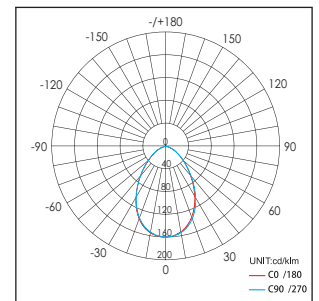

Recessed LED downlight with die-cast aluminum body, powder-coated in white, silver or black. Frosted high purity aluminium reflector. Frosted acrylic diffuser of high transmittance. Excellent heat sink capability to minimize the luminous degradation. Remote LED driver is included.

Applications: Museums, trade-fair stands, exhibitions, sales areas and promotional areas, etc.

Lichtbron (Light Source): Max SMD LED 3020 3.6W
Verlichtingshoek (Beam angle): 80°
Kleurtemperatuur (Color temperature): 3000K/4000K/6000K
Lichtstroom (Light output): 288LM/317LM/360LM
Kleurweergave index (Color rendering index): Ra ≥ 80/75/70
Bedrijfstemperatuur (Operating temperature): -30°C - +40°C
Aantal branduren (Rated life hours): 35,000 - 50,000
LED voeding (inclusief) (LED driver (included)): (CE,UL)
Voedingsspanning (Input voltage): 100-240V AC 50/60Hz
LED-stroom (LED-current): 350mA
Opgenomen vermogen (inclusief voeding) (Power consumption (driver included)): Max 5W

1. 42107 / .. / .. / ..
2. Lichtkleur
     Light color
   - 0: 3000K
   - 1: 4000K
   - 2: 6000K
   - Verlichtingshoek
     Beam angle
   - 1: 80°
   - Armatuur kleur
     Fixture color
   - 0: Wit (White)
   - 1: Zwart (Black)
   - 2: Zilver (Silver)

5W LED
Incl. LED Driver

(Accessoires: verkrijgbaar met 42110001, 42110002, 42110003, 42110004, 42110005, zie pagina 101)

(Accessories: available with 42110001, 42110002, 42110003, 42110004, 42110005, see page 101)