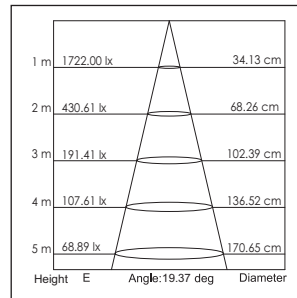

Toepassingsgebieden: Hotels, musea, tentoonstellingen, restaurants, cafés, winkels, representatieve ruimtes, etc.

Adjustable recessed LED downlight with die-cast aluminum body, powder-coated in white, silver or black. Multiple beam angle options. Equipped with deep cone for anti-glare. Excellent heat sink capability to minimize the luminous degradation, 30° tilting. Remote LED driver is included.

Applications: Hotels, museums, exhibitions, restaurants, cafes, sales areas and promotional areas, etc.

42032 / .. / .. / ..

Lichtkleur
Light color

- 0: 3000K
- 1: 4100K
- 2: 5600K
- 3: 2700K

Verlichtingshoek
Beam angle

- 1: 20°
- 2: 40°

Armatuur kleur
Fixture color

- 0: Wit (White)
- 1: Zwart (Black)
- 2: Zilver (Silver)

9W LED
Incl. separate LED Driver

Lichtbron (Light Source): Max 6.3W High power LED

Verlichtingshoek (Beam angle): 20°/40°

Kleurtemperatuur (Color temperature): 2700K/3000K/4100K/5600K

Lichtstroom (Light output): 378LM/420LM/450LM/560LM

Kleurweergave index (Color rendering index): Ra ≥ 83/82/80/65

Bedrijfstemperatuur (Operating temperature): -30°C - +40°C

Aantal branduren (Rated life hours): 35,000 - 50,000

LED voeding (inclusief) (LED driver (included)): (CE,UL)

Voedingsspanning (Input voltage): 100-240V AC 50/60Hz

LED-stroom (LED-current): 700mA

Opgenomen vermogen (inclusief voeding) (Power consumption (driver included)): Max 9W

LED
6.3W 20°