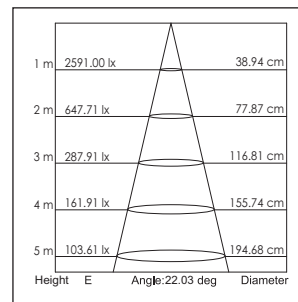

2: 40°

Armatuur kleur
Fixture color

0: Wit (White)

1: Zwart (Black)

2: Zilver (Silver)

16W LED

Incl. separate LED Driver

LED
12.8W 25°