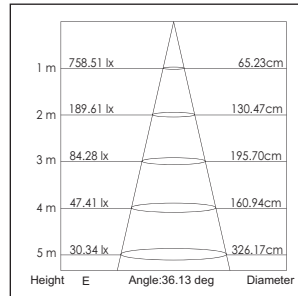

2: 40°

Armatuur kleur
Fixture color

0: Wit (White)

1: Zwart (Black)

2: Zilver (Silver)

12W LED
Incl. LED Driver

LED
10W 25°

LED
10W 40°