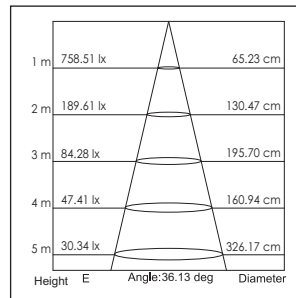

LED hanglamp. Behuizing gemaakt uit geëxtrudeerd aluminium, gepoederlakt in de kleuren wit, zwart of zilver. Verkrijgbaar in meerdere verlichtingshoeken. Voorzien van koud gewalst spiegeloptiek en verdiepte LED module om hinderlijke verblinding tegen te gaan. Het armatuur is uitgevoerd met een hoogwaardig koellichaam om de lichtterugval tot een minimum te beperken. Wordt compleet geleverd met geïntegreerde voeding.

Toepassingsgebieden: Musea, tentoonstellingen, beursstands, winkels, representatieve ruimtes, etc.

Surface mounted LED downlight with extruded aluminum body, powder-coated in white, black or silver. Multiple beam angle options. Equipped with deep cone for anti-glare. Excellent heat sink capability to minimize the luminous degradation. Integral LED driver is included.

Applications: Museums, exhibitions, trade-fair stands, sales areas and promotional areas, etc.

Lichtbron (Light Source): Max 12.8W High power LED
Verlichtingshoek (Beam angle): 20°/40°
Kleurtemperatuur (Color temperature): 2700K/3000K/4100K/5600K
Lichtstroom (Light output): 828LM/850LM/920LM/1200LM
Kleurweergave index (Color rendering index): Ra ≥ 85/82/80/65
Bedrijfstemperatuur (Operating temperature): -30°C- +40°C
Aantal branduren (Rated life hours): 35,000 - 50,000
LED voeding (inclusief) (LED driver (included)): (CE,UL)
Voedingsspanning (Input voltage): 100-240V AC 50/60Hz
LED-stroom (LED-current): 1050mA
Opgenomen vermogen (inclusief voeding) (Power consumption (driver included)): Max 16W

1. 42132 / .. / .. / ..
2. Lichtkleur
     Light color
   - 0: 3000K
   - 1: 4100K
   - 2: 5600K
   - 3: 2700K
   - Verlichtingshoek
     Beam angle
   - 1: 20°
   - 2: 40°
   - Armatuur kleur
     Fixture color
   - 0: Wit (White)
   - 1: Zwart (Black)
   - 2: Zilver (Silver)

16W LED
Incl. LED Driver