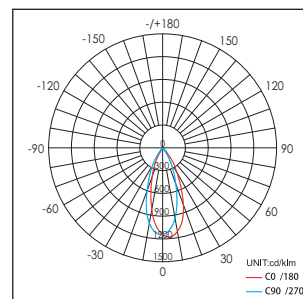

LED DOWNLIGHTS (ACCENTVERLICHTING) (ACCENT LIGHTING)

Verstelbaar randloos LED inbouwarmatuur. Behuizing gemaakt uit gegoten aluminium, gepoederlakt in de kleuren wit, zwart of zilver. Verkrijgbaar in meerdere verlichtingshoeken. Voorzien van koud gewalst spiegeloptiek en verdiepte LED module om hinderlijke verblinding tegen te gaan. Het armatuur is 350° roteer- en 30° kantelbaar. Het armatuur is uitgevoerd met een hoogwaardig koellichaam om de lichtterugval tot een minimum te beperken. De voeding wordt separaat meegeleverd.

Toepassingsgebieden: Hotels, musea, tentoonstellingen, restaurants, cafés, winkels, representatieve ruimtes, etc.

Recessed trimless LED downlight with die-cast aluminum body, powder-coated in white, black or silver. Multiple beam angle options. Equipped with deep cone for anti-glare, 350° rotation and 30° tilting. Excellent heat sink capability to minimize the luminous degradation. Remote LED driver is included.

Applications: Hotels, museums, exhibitions, restaurants, cafes, sales areas and promotional areas, etc.

Lichtbron (Light Source): Max 2x12.8W High power LED
Verlichtingshoek (Beam angle): 25°/40°
Kleurtemperatuur (Color temperature): 2700K/3000K/4100K/5600K
Lichtstroom (Light output): 1656LM/1700LM/1840LM/2400LM
Kleurweergave index (Color rendering index): Ra ≥ 85/82/80/65
Bedrijfstemperatuur (Operating temperature): -30°C- +40°C
Aantal branduren (Rated life hours): 35,000 - 50,000
LED voeding (inclusief) (LED driver (included)): (CE,UL)
Voedingsspanning (Input voltage): 100-240V AC 50/60Hz
LED-stroom (LED-current): 1050mA
Opgenomen vermogen (inclusief voeding) (Power consumption (driver included)): Max 2x16W

42121 / .. / .. / ..

Lichtkleur
Light color