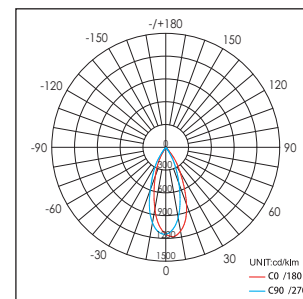

LED OPBOUWARMATUREN (LED SURFACE MOUNTED LIGHTS)

LED opbouwarmatuur. Behuizing gemaakt uit koud gewalst staal, gepoederlakt in de kleuren wit, zwart of zilver. Verkrijgbaar in meerdere verlichtingshoeken. Voorzien van koud gewalst spiegeloptiek en verdiepte LED module om hinderlijke verblinding tegen te gaan. Het armatuur is uitgevoerd met een hoogwaardig koellichaam om de lichtterugval tot een minimum te beperken. Wordt compleet geleverd met geïntegreerde voeding.

Toepassingsgebieden: Musea, tentoonstellingen, beursstands, winkels, representatieve ruimtes, etc.

Surface mounted LED downlight with quality cold rolled steel body, powder-coated in white, black or silver. Multiple beam angle options. Equipped with deep cone for anti-glare. Excellent heat sink capability to minimize the luminous degradation. Integral LED driver is included.

Applications: Museums, exhibitions, trade-fair stands, sales areas and promotional areas, etc.

Lichtbron (Light Source): Max 12.8W High power LED
Verlichtingshoek (Beam angle): 25°/40°
Kleurtemperatuur (Color temperature): 2700K/3000K/4100K/5600K
Lichtstroom (Light output): 828LM/850LM/920LM/1200LM
Kleurweergave index (Color rendering index): Ra ≥ 85/82/80/65
Bedrijfstemperatuur (Operating temperature): -30°C - +40°C
Aantal branduren (Rated life hours): 35,000 - 50,000
LED voeding (inclusief) (LED driver (included)): (CE,UL)
Voedingsspanning (Input voltage): 100-240V AC 50/60Hz
LED-stroom (LED-current): 1050mA
Opgenomen vermogen (inclusief voeding) (Power consumption (driver included)): Max 16W

42129 / .. / .. / ..