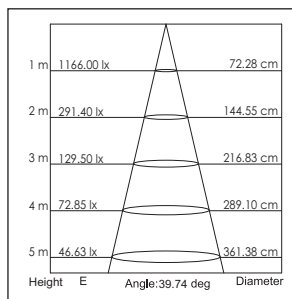

LED OPBOUWARMATUREN (LED SURFACE MOUNTED LIGHTS)

LED opbouwarmatuur. Behuizing gemaakt uit koud gewalst staal, gepoederlakt in de kleuren wit, zwart of zilver. Verkrijgbaar in meerdere verlichtingshoeken. Voorzien van koud gewalst spiegeloptiek en verdiepte LED module om hinderlijke verblinding tegen te gaan. Het armatuur is uitgevoerd met een hoogwaardig koellichaam om de lichtterugval tot een minimum te beperken. Wordt compleet geleverd met geïntegreerde voeding.

Toepassingsgebieden: Musea, tentoonstellingen, beursstands, winkels, representatieve ruimtes, etc.

Surface mounted LED downlight with quality cold rolled steel body, powder-coated in white, black or silver. Multiple beam angle options. Equipped with deep cone for anti-glare. Excellent heat sink capability to minimize the luminous degradation. Integral LED driver is included.

Applications: Museums, exhibitions, trade-fair stands, sales areas and promotional areas, etc.

Lichtbron (Light Source): Max 12.8W High power LED
Verlichtingshoek (Beam angle): 25°/40°
Kleurtemperatuur (Color temperature): 2700K/3000K/4100K/5600K
Lichtstroom (Light output): 828LM/850LM/920LM/1200LM
Kleurweergave index (Color rendering index): Ra ≥ 85/82/80/65
Bedrijfstemperatuur (Operating temperature): -30°C - +40°C
Aantal branduren (Rated life hours): 35,000 - 50,000
LED voeding (inclusief) (LED driver (included)): (CE,UL)
Voedingsspanning (Input voltage): 100-240V AC 50/60Hz
LED-stroom (LED-current): 1050mA
Opgenomen vermogen (inclusief voeding) (Power consumption (driver included)): Max 16W

42129 / .. / .. / ..