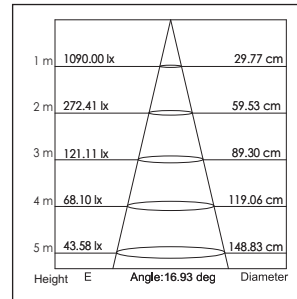

Toepassingsgebieden: Hotels, musea, tentoonstellingen, restaurants, cafés, winkels, representatieve ruimtes, etc.

Adjustable recessed LED downlight with die-cast aluminum body, powder-coated in white, silver or black. Multiple beam angle options. Equipped with deep cone for anti-glare. Excellent heat sink capability to minimize the luminous degradation. 350° rotation and 30° tilting. Remote LED driver is included.

Applications: Hotels, museums, exhibitions, restaurants, cafes, sales areas and promotional areas, etc.

42038 / .. / .. / ..

Lichtkleur
Light color

- 0: 3000K
- 1: 4100K
- 2: 5600K
- 3: 2700K

Verlichtingshoek
Beam angle

- 1: 20°

Armatuur kleur
Fixture color

- 0: Wit (White)
- 1: Zwart (Black)
- 2: Zilver (Silver)

6W LED
Incl. separate LED Driver

Lichtbron (Light Source): Max 4.6W High power LED
Verlichtingshoek (Beam angle): 20°
Kleurtemperatuur (Color temperature): 2700K/3000K/4100K/5600K
Lichtstroom (Light output): 234LM/265LM/280LM/360LM
Kleurweergave index (Color rendering index): Ra ≥ 83/82/80/65
Bedrijfstemperatuur (Operating temperature): -30°C- +40°C
Aantal branduren (Rated life hours): 35,000 - 50,000
LED voeding (inclusief) (LED driver (included)): (CE,UL)
Voedingsspanning (Input voltage): 100-240V AC 50/60Hz
LED-stroom (LED-current): 350mA
Opgenomen vermogen (inclusief voeding) (Power consumption (driver included)): Max 6W