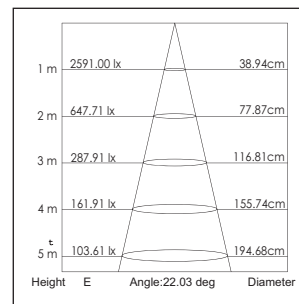

LED DOWNLIGHTS (ACCENTVERLICHTING) (ACCENT LIGHTING)

Verstelbaar LED inbouwarmatuur. Behuizing gemaakt uit geëxtrudeerd aluminium, gepoederlakt in de kleuren wit, zwart of zilver. Voorzien van koud gewalst zilver spiegeloptiek en verdiepte LED module om hinderlijke verblinding tegen te gaan. Het armatuur is 60° kantelbaar en is uitgevoerd met een hoogwaardig koellichaam om de lichtterugval tot een minimum te beperken. De voeding wordt separaat meegeleverd.

Toepassingsgebieden: Musea, tentoonstellingen, kunstgalerieën, hotels, restaurants, winkels, representatieve ruimtes, etc.

Adjustable recessed LED spotlight with extruded aluminum body, powder-coated in white, silver or black. Equipped with a cold rolled silver steel deep cone for anti-glare. 60° tilting for multi-direction adjustment. Excellent heat sink capability to minimize the luminous degradation. Remote LED driver is included.

Applications: Museums, exhibitions, art galleries, hotel, restaurants, sales areas and promotional areas, etc.

Lichtbron (Light Source): 12.8W High power LED
Verlichtingshoek (Beam angle): 25°/ 40°
Kleurtemperatuur (Color temperature): 2700K/3000K/4100K/5600K
Lichtstroom (Light output): 828LM/850LM/920LM/1200LM
Kleurweergave index (Color rendering index): Ra ≥ 85/82/80/65
Bedrijfstemperatuur (Operating temperature): -30°C - +40°C
Aantal branduren (Rated life hours): 35,000 - 50,000
LED voeding (inclusief) (LED driver (included)): (CE,UL)
Voedingsspanning (Input voltage): 100-240V AC 50/60Hz
LED-stroom (LED-current): 1050mA
Opgenomen vermogen (inclusief voeding) (Power consumption (driver included)): Max 16W

42147/.../.../...

Lichtkleur
Light color

- 0: 3000K
- 1: 4100K
- 2: 5600K
- 3: 2700K