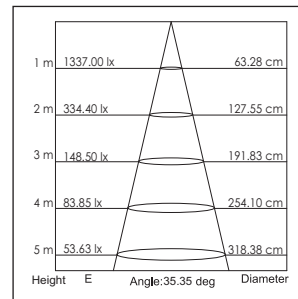

LED inbouwarmatuur. Behuizing gemaakt uit gegoten aluminium, gepoederlakt in de kleuren wit, zwart of zilver. Verkrijgbaar in meerdere verlichtingshoeken. Voorzien van hoogglans spiegel. Het armatuur is uitgevoerd met een hoogwaardig koellichaam om de lichtterugval tot een minimum te beperken. De voeding wordt separaat meegeleverd.

Toepassingsgebieden: Musea, beursstands, tentoonstellingen, winkels, representatieve ruimtes, etc.

Recessed LED downlight with die-cast aluminum body, powder-coated in white, silver or black. Multiple beam angle options. High purity anodized silver aluminum reflector. Excellent heat sink capability to minimize the luminous degradation. Remote LED driver is included.

Applications: Museums, trade-fair stands, exhibitions, sales areas and promotional areas, etc.

Lichtbron (Light Source): Max 12.8W High power LED
Verlichtingshoek (Beam angle): 25°/40°
Kleurtemperatuur (Color temperature): 2700K/3000K/4100K/5600K
Lichtstroom (Light output): 828LM/850LM/920LM/1200LM
Kleurweergave index (Color rendering index): Ra ≥ 85/82/80/65
Bedrijfstemperatuur (Operating temperature): -30°C- +80°C
Aantal branduren (Rated life hours): 35,000 - 50,000
LED voeding (inclusief) (LED driver (included)): (CE,UL)
Voedingsspanning (Input voltage): 100-240V AC 50/60Hz
LED-stroom (LED-current): 1050mA
Opgenomen vermogen (inclusief voeding) (Power consumption (driver included)): Max 16W

1. 42103 / .. / .. / ..
2. Lichtkleur
     Light color
   - 0: 3000K
   - 1: 4100K
   - 2: 5600K
   - 3: 2700K
   - Verlichtingshoek
     Beam angle
   - 1: 25°
   - 2: 40°
   - Armatuur kleur
     Fixture color
   - 0: Wit (White)
   - 1: Zwart (Black)
   - 2: Zilver (Silver)

16W LED
Incl. separate LED Driver