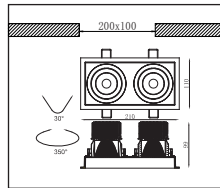

LED DOWNLIGHTS (ACCENTVERLICHTING) (ACCENT LIGHTING)

Verstelbaar LED inbouwarmatuur. Behuizing gemaakt uit gegoten aluminium, gepoederlakt in de kleuren wit, zwart of zilver. Verkrijgbaar in meerdere verlichtingshoeken. Voorzien van koud gewalst spiegeloptiek en verdiepte LED module om hinderlijke verblinding tegen te gaan. Het armatuur is 350° roteer- en 30° kantelbaar. Het armatuur is uitgevoerd met een hoogwaardig koellichaam om de lichtterugval tot een minimum te beperken. De voeding wordt separaat meegeleverd.

Toepassingsgebieden: Hotels, musea, tentoonstellingen, restaurants, cafés, winkels, representatieve ruimtes, etc.

Adjustable recessed LED downlight with die-cast aluminum body, powder-coated in white, black or silver. Multiple beam angle options. Equipped with deep cone for anti-glare, 350° rotation and 30° tilting. Excellent heat sink capability to minimize the luminous degradation. Remote LED driver is included.

Applications: Hotels, museums, exhibitions, restaurants, cafes, sales areas and promotional areas, etc.

Lichtbron (Light Source): Max 2x12.8W High power LED
Verlichtingshoek (Beam angle): 25°/40°
Kleurtemperatuur (Color temperature): 2700K/3000K/4100K/5600K
Lichtstroom (Light output): 1656LM/1700LM/1840LM/2400LM
Kleurweergave index (Color rendering index): Ra ≥ 85/82/80/65
Bedrijfstemperatuur (Operating temperature): -30°C - +40°C
Aantal branduren (Rated life hours): 35,000 - 50,000
LED voeding (inclusief) (LED driver (included)): (CE,UL)
Voedingsspanning (Input voltage): 100-240V AC 50/60Hz
LED-stroom (LED-current): 1050mA
Opgenomen vermogen (inclusief voeding) (Power consumption (driver included)): Max 2x16W

42122 / .. / .. / ..

Lichtkleur
Light color

- 0: 3000K
- 1: 4100K
- 2: 5600K
- 3: 2700K

Verlichtingshoek
Beam angle

- 1: 25°
- 2: 40°

Armatuur kleur
Fixture color

- 0: Wit (White)
- 1: Zwart (Black)
- 2: Zilver (Silver)

2 x 16W LED
2 x Incl. LED Driver