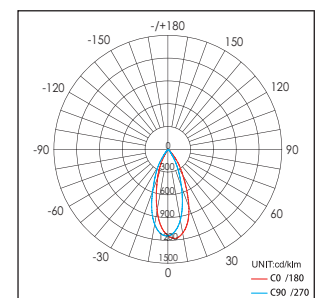

Verstelbaar LED armatuur voor trackmontage. Behuizing gemaakt uit geëxtrudeerd aluminium, gepoederlakt in de kleuren wit, zwart of zilver. Voorzien van koud gewalst spiegeloptiek en verdiepte LED module om hinderlijke verblinding tegen te gaan. Het armatuur is 350° roteer- en 180° kantelbaar. Het armatuur is uitgevoerd met een hoogwaardig koellichaam om de lichtterugval tot een minimum te beperken. Wordt compleet geleverd met geïntegreerde voeding.

Toepassingsgebieden: Musea, tentoonstellingen, kunstgalerieën, hotels, restaurants, winkels, representatieve ruimtes, etc.

Adjustable track mounted LED spotlight with extruded aluminum body, powder-coated in white, black or silver. Equipped with a cold rolled steel deep cone for anti-glare. 350° rotation and 180° tilting for multi-direction adjustment. Excellent heat sink capability to minimize the luminous degradation. Integral LED driver is included.

Applications: Museums, exhibitions, art galleries, hotel, restaurants, sales areas and promotional areas, etc.

Lichtbron (Light Source): Max 12.8W High power LED
Verlichtingshoek (Beam angle): 25° /40°
Kleurtemperatuur (Color temperature): 2700K/3000K/4100K/5600K
Lichtstroom (Light output): 765LM/850LM/920LM/1200LM
Kleurweergave index (Color rendering index): Ra ≥ 85/82/80/65
Bedrijfstemperatuur (Operating temperature): -30° C - +40° C
Aantal branduren (Rated life hours): 35,000 - 50,000
LED voeding (inclusief) (LED driver (included)): (CE,UL)
Voedingsspanning (Input voltage): 100-240V AC 50/60Hz
LED-stroom (LED-current): 1050mA
Opgenomen vermogen (inclusief voeding) (Power consumption (driver included)): Max 16W

42003 / .. / .. / ..

Lichtkleur
Light color

- 0: 3000K
- 1: 4100K
- 2: 5600K
- 3: 2700K