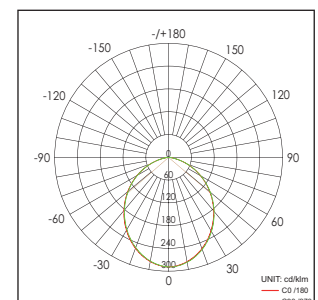

Toepassingsgebieden: Kantoren, winkels, representatieve ruimtes, musea, tentoonstellingen, kunstgalerieën, hotels, restaurants, toiletten, etc.

Recessed LED spotlight. Specially made housing with low mounting depth. Made of extruded aluminum, powder-coated in white, silver or black. Equipped with frosted acrylic diffuser. Excellent heat sink capability to minimize the luminous degradation. Remote LED driver is included.

Applications: Offices, sales areas, promotional areas, museums, exhibitions, art galleries, hotels, restaurants, toilets, etc.

Lichtbron (Light Source): SMD LED 3014 16.8W

Verlichtingshoek (Beam angle): 100°

Kleurtemperatuur (Color temperature): 3000K/4000K/6000K

Lichtstroom (Light output): 1200LM/1280LM/1300LM

Kleurweergave index (Color rendering index): Ra ≥ 82/70/65

Bedrijfstemperatuur (Operating temperature): -30°C- +40°C

Aantal branduren (Rated life hours): 35,000 - 50,000

LED voeding (inclusief) (LED driver (included)): (CE,UL)

Voedingsspanning (Input voltage): 100-240V AC 50/60Hz

LED-stroom (LED-current): 700mA

Opgenomen vermogen (inclusief voeding) (Power consumption (driver included)): Max 19W

42143/.../.../...

Lichtkleur
Light color

0: 3000K

1: 4000K

2: 6000K

Verlichtingshoek
Beam angle

1: 100°

Armatuur kleur
Fixture color

0: Wit (White)

1: Zwart (Black)

2: Zilver (Silver)

19W LED
Incl. LED Driver

LED
16.8W 100°