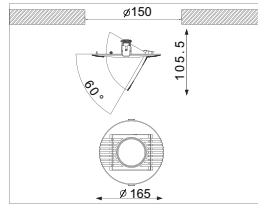

Verstelbaar LED inbouwarmatuur. Behuizing gemaakt uit geëxtrudeerd aluminium, gepoederlakt in de kleuren wit, zwart of zilver. Voorzien van koud gewalst zilver spiegeloptiek en verdiepte LED module om hinderlijke verblinding tegen te gaan. Het armatuur is 60° kantelbaar en is uitgevoerd met een hoogwaardig koellichaam om de lichtterugval tot een minimum te beperken. De voeding wordt separaat meegeleverd.

Toepassingsgebieden: Musea, tentoonstellingen, kunstgalerieën, hotels, restaurants, winkels, representatieve ruimtes, etc.

Adjustable recessed LED spotlight with extruded aluminum body, powder-coated in white, silver or black. Equipped with a cold rolled silver steel deep cone for anti-glare. 60° tilting for multi-direction adjustment. Excellent heat sink capability to minimize the luminous degradation. Remote LED driver is included.

Applications: Museums, exhibitions, art galleries, hotel, restaurants, sales areas and promotional areas, etc.

Lichtbron (Light Source): 25.2W High power LED
Verlichtingshoek (Beam angle): 15°/ 25°
Kleurtemperatuur (Color temperature): 2700K/3000K/4100K/5600K
Lichtstroom (Light output): 1800LM/2000LM/2200LM/2800LM
Kleurweergave index (Color rendering index): Ra ≥ 82/80/65
Bedrijfstemperatuur (Operating temperature): -30°C- +40°C
Aantal branduren (Rated life hours): 35,000 - 50,000
LED voeding (inclusief) (LED driver (included)): (CE,UL)
Voedingsspanning (Input voltage): 100-240V AC 50/60Hz
LED-stroom (LED-current): 700mA
Opgenomen vermogen (inclusief voeding) (Power consumption (driver included)): Max 28W

42148/ .. / .. / ..

Lichtkleur
Light color

- 0: 3000K
- 1: 4100K
- 2: 5600K
- 3: 2700K

Verlichtingshoek
Beam angle

- 1: 15°
- 2: 25°

Armatuur kleur
Fixture color

- 0: Wit (White)
- 1: Zwart (Black)
- 2: Zilver (Silver)

28W LED
Incl. LED Driver